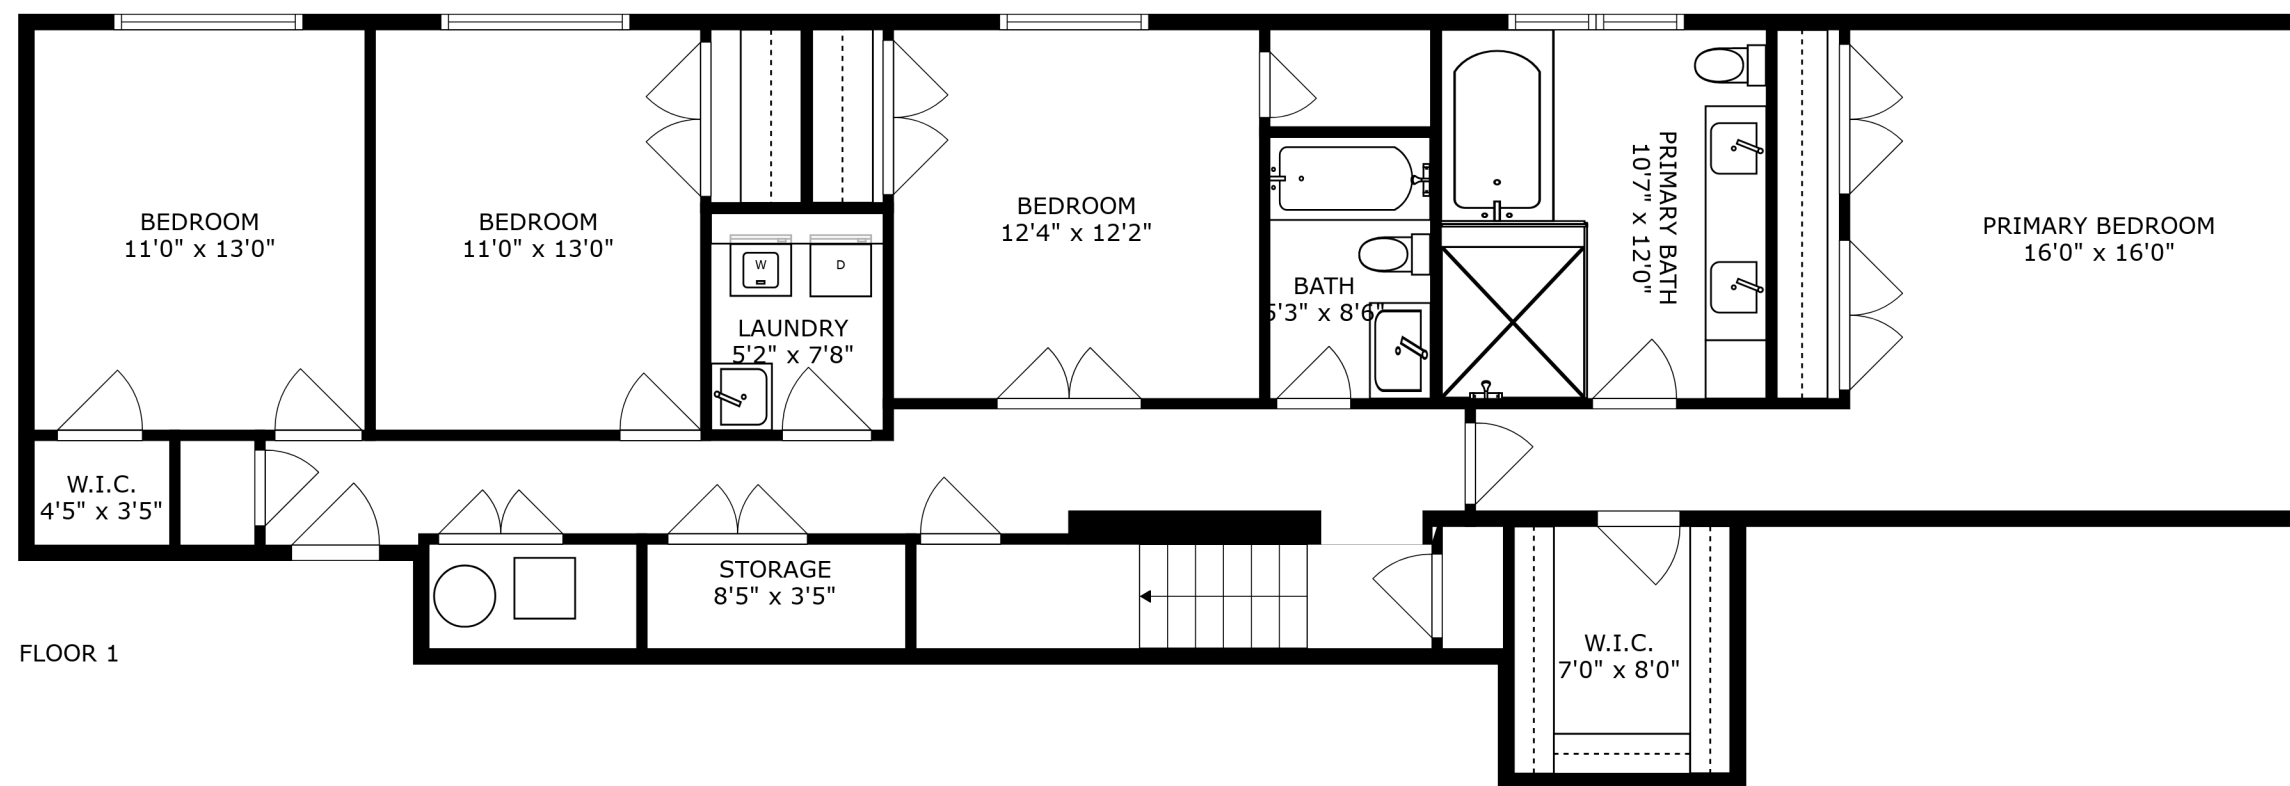

FLOOR 3

SIZES AND DIMENSIONS ARE APPROXIMATE, ACTUAL MAY VARY.

GARAGE ROOFTOP
19'0" x 18'5"

SIZES AND DIMENSIONS ARE APPROXIMATE, ACTUAL MAY VARY.

SIZES AND DIMENSIONS ARE APPROXIMATE, ACTUAL MAY VARY.

SIZES AND DIMENSIONS ARE APPROXIMATE, ACTUAL MAY VARY.