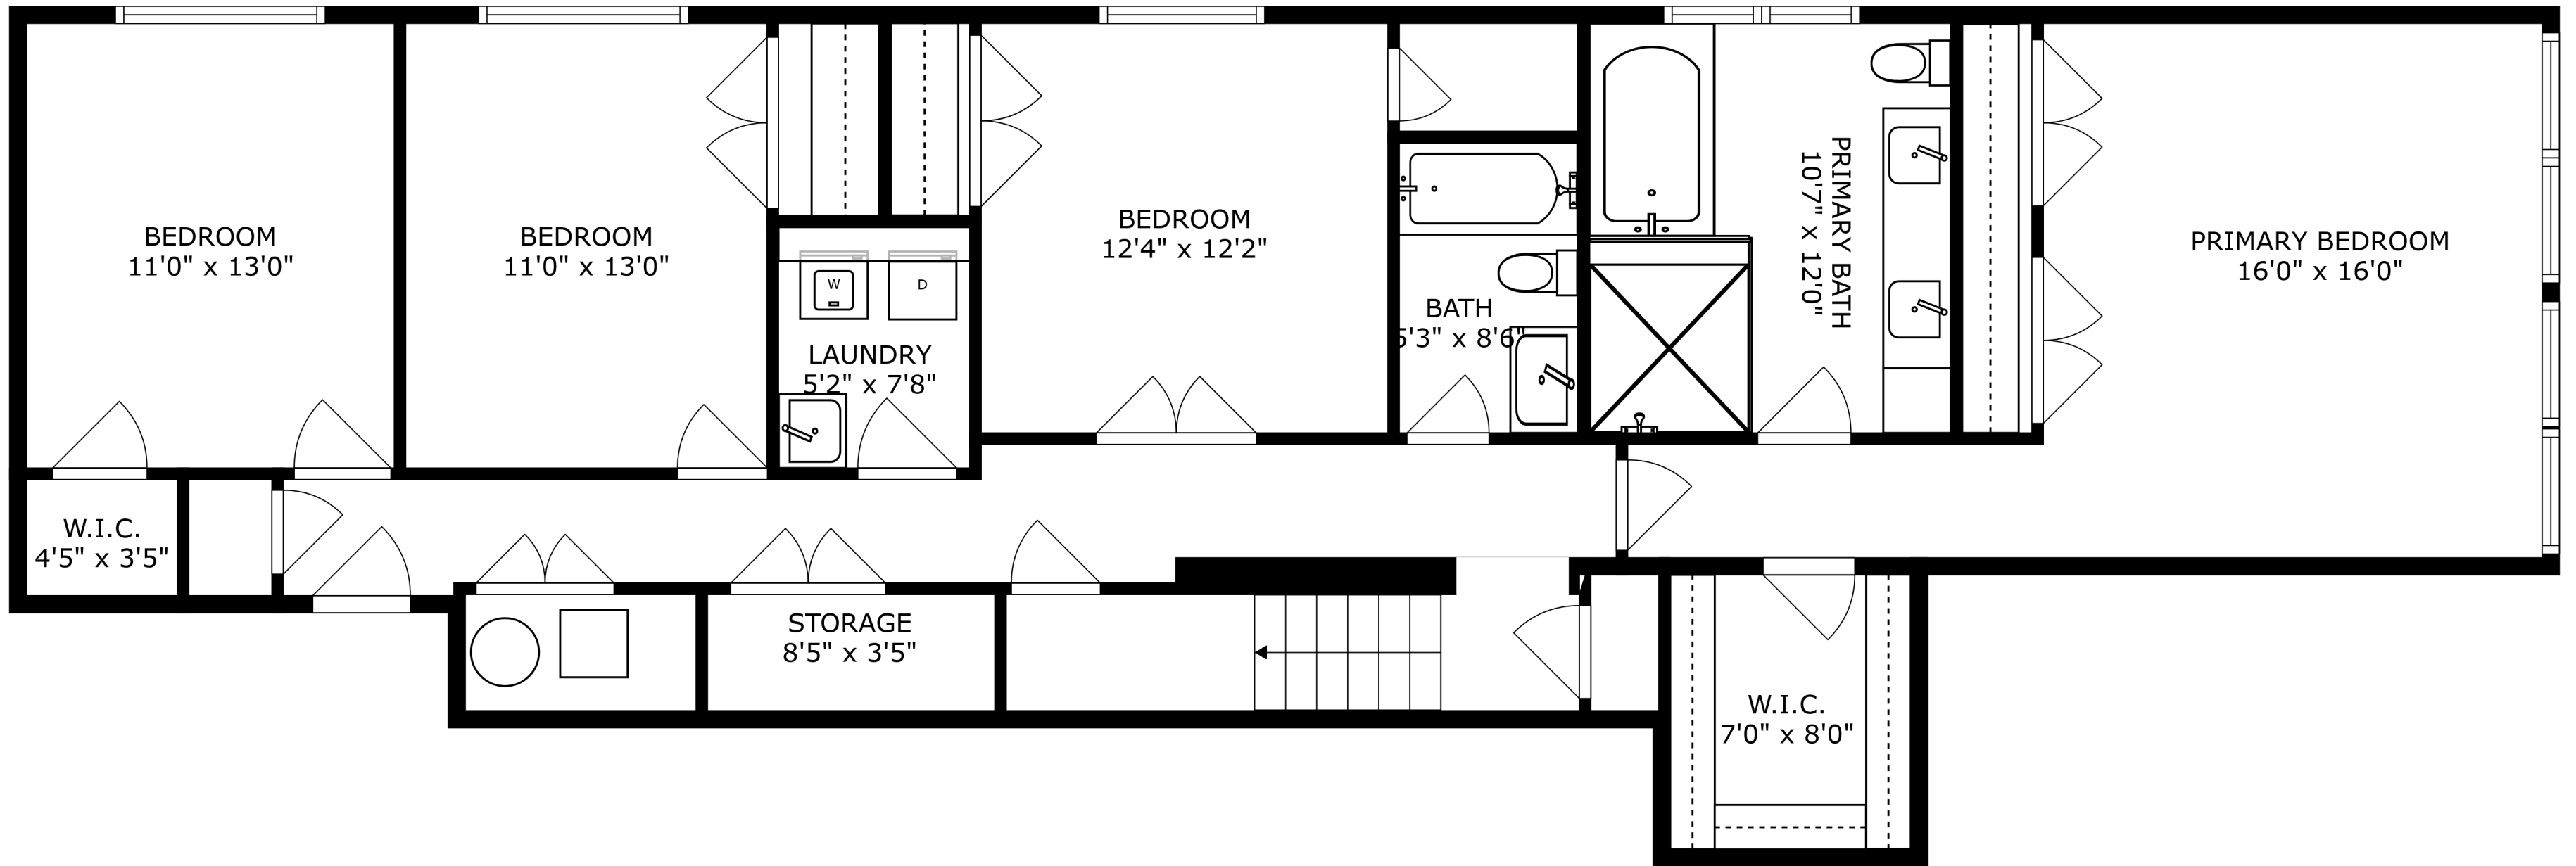

FLOOR 3

SIZES AND DIMENSIONS ARE APPROXIMATE, ACTUAL MAY VARY.

GARAGE ROOFTOP
19'0" x 18'5"

SIZES AND DIMENSIONS ARE APPROXIMATE, ACTUAL MAY VARY.

SIZES AND DIMENSIONS ARE APPROXIMATE, ACTUAL MAY VARY.

SIZES AND DIMENSIONS ARE APPROXIMATE, ACTUAL MAY VARY.