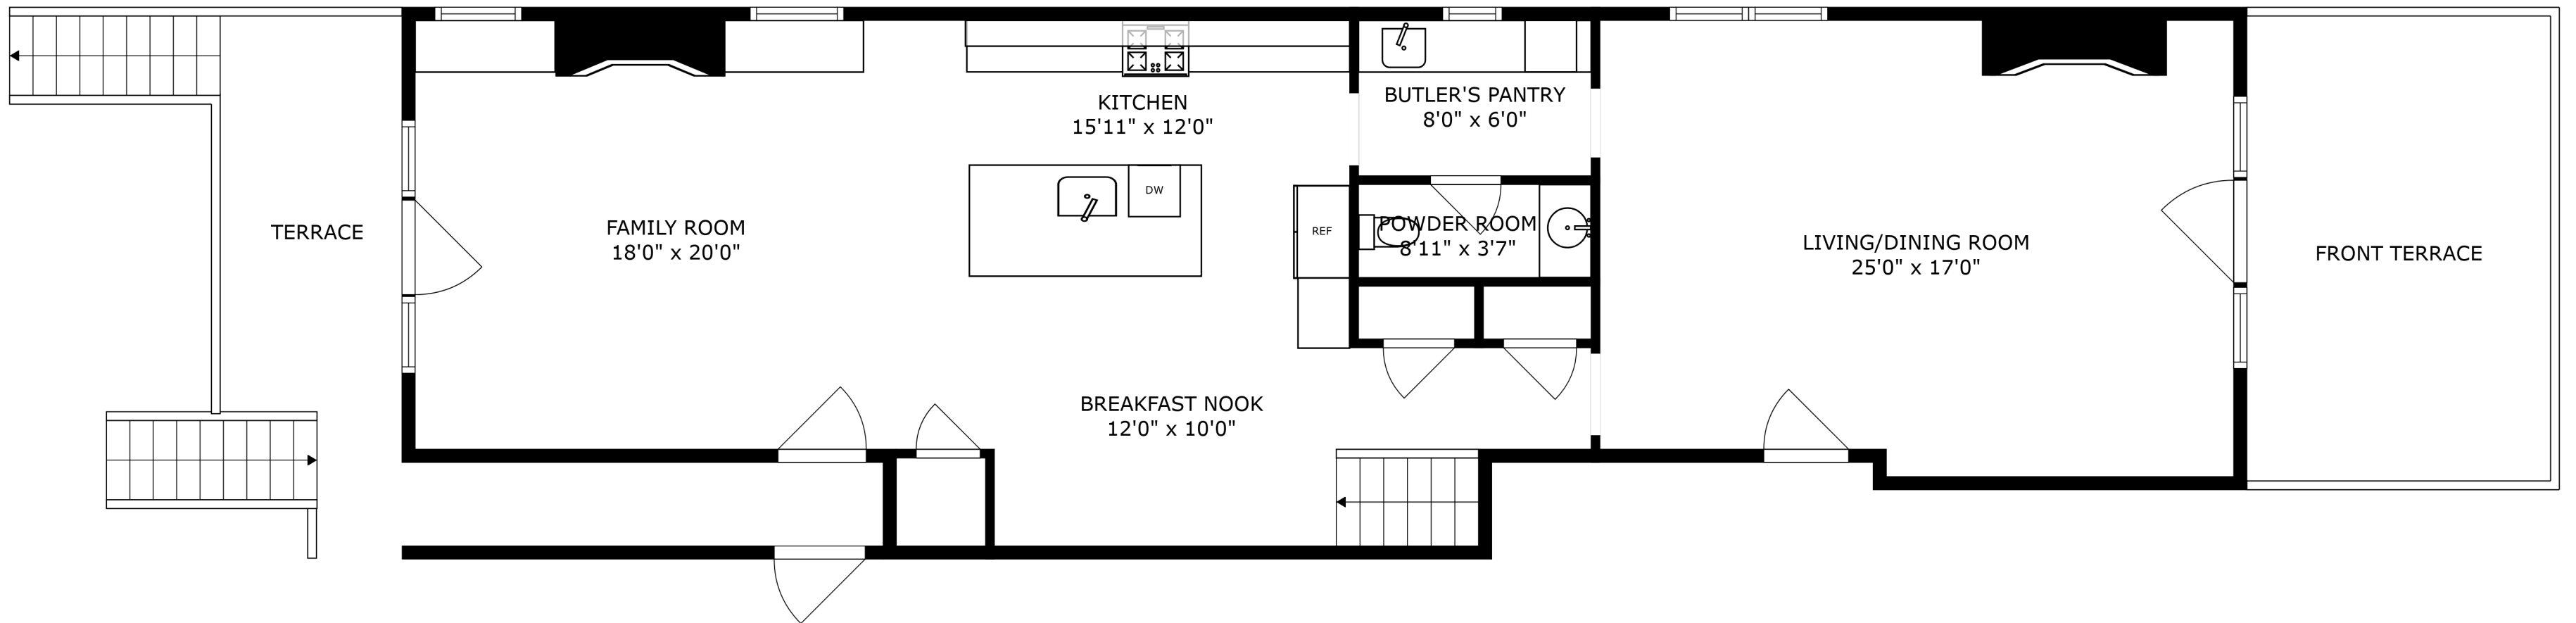

FLOOR 3

SIZES AND DIMENSIONS ARE APPROXIMATE, ACTUAL MAY VARY.

GARAGE ROOFTOP
19'0" x 18'5"

SIZES AND DIMENSIONS ARE APPROXIMATE, ACTUAL MAY VARY.

SIZES AND DIMENSIONS ARE APPROXIMATE, ACTUAL MAY VARY.

SIZES AND DIMENSIONS ARE APPROXIMATE, ACTUAL MAY VARY.