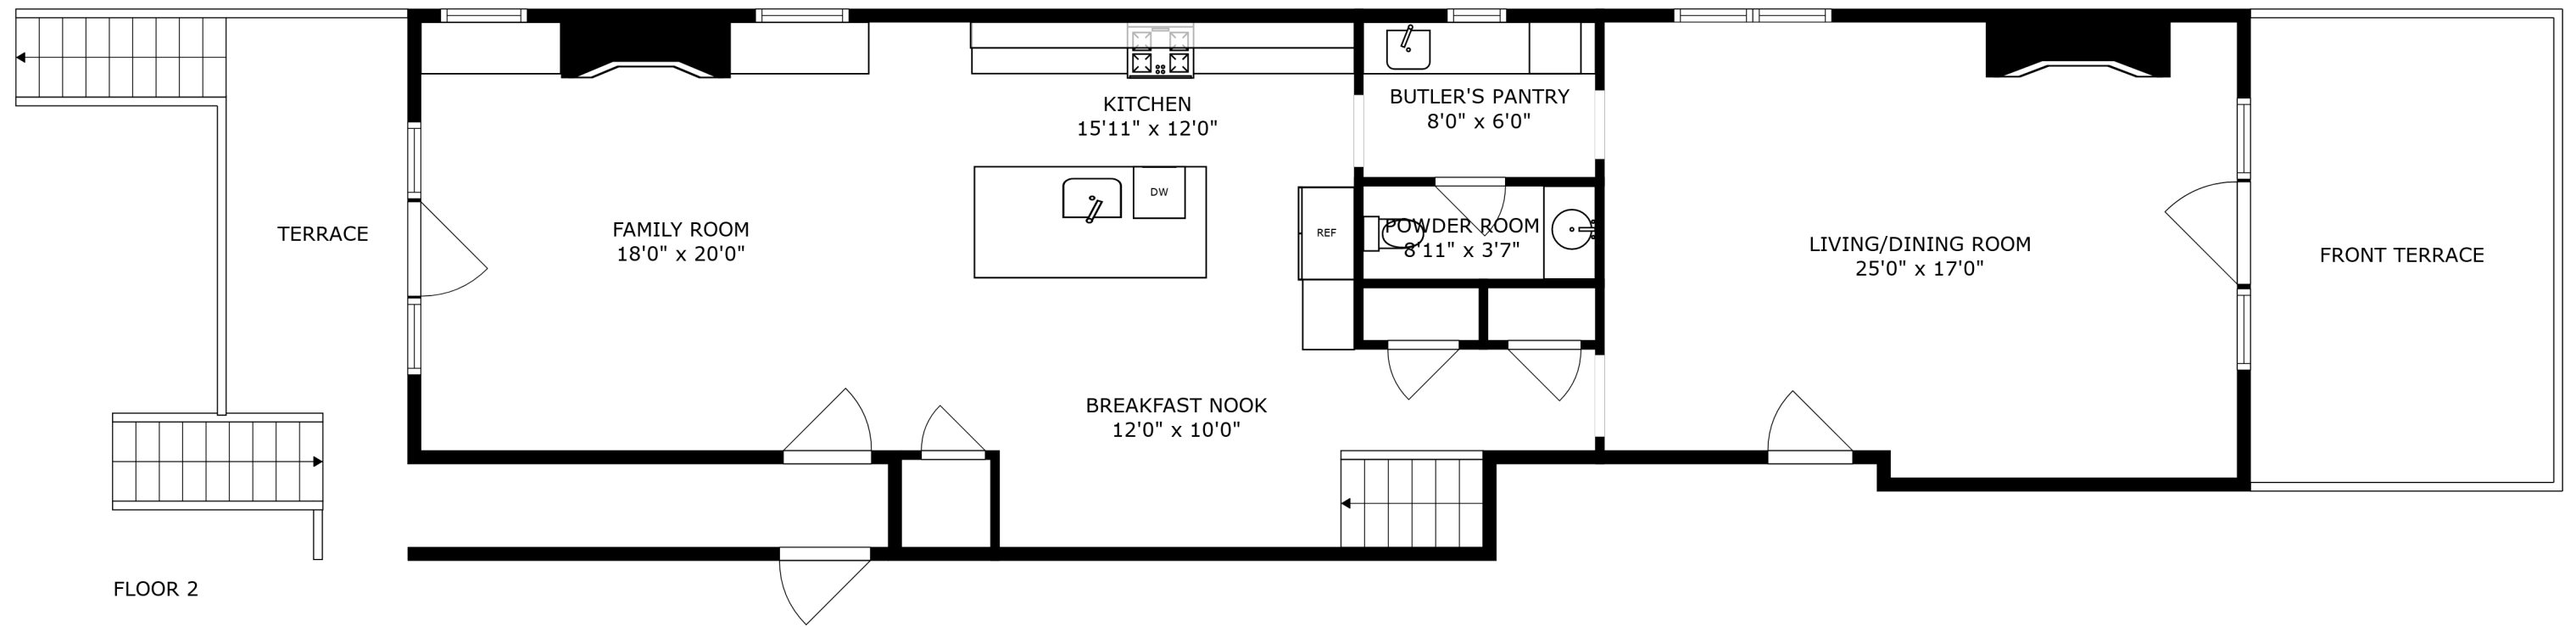

FLOOR 3

SIZES AND DIMENSIONS ARE APPROXIMATE, ACTUAL MAY VARY.

GARAGE ROOFTOP
19'0" x 18'5"

SIZES AND DIMENSIONS ARE APPROXIMATE, ACTUAL MAY VARY.

SIZES AND DIMENSIONS ARE APPROXIMATE, ACTUAL MAY VARY.

SIZES AND DIMENSIONS ARE APPROXIMATE, ACTUAL MAY VARY.