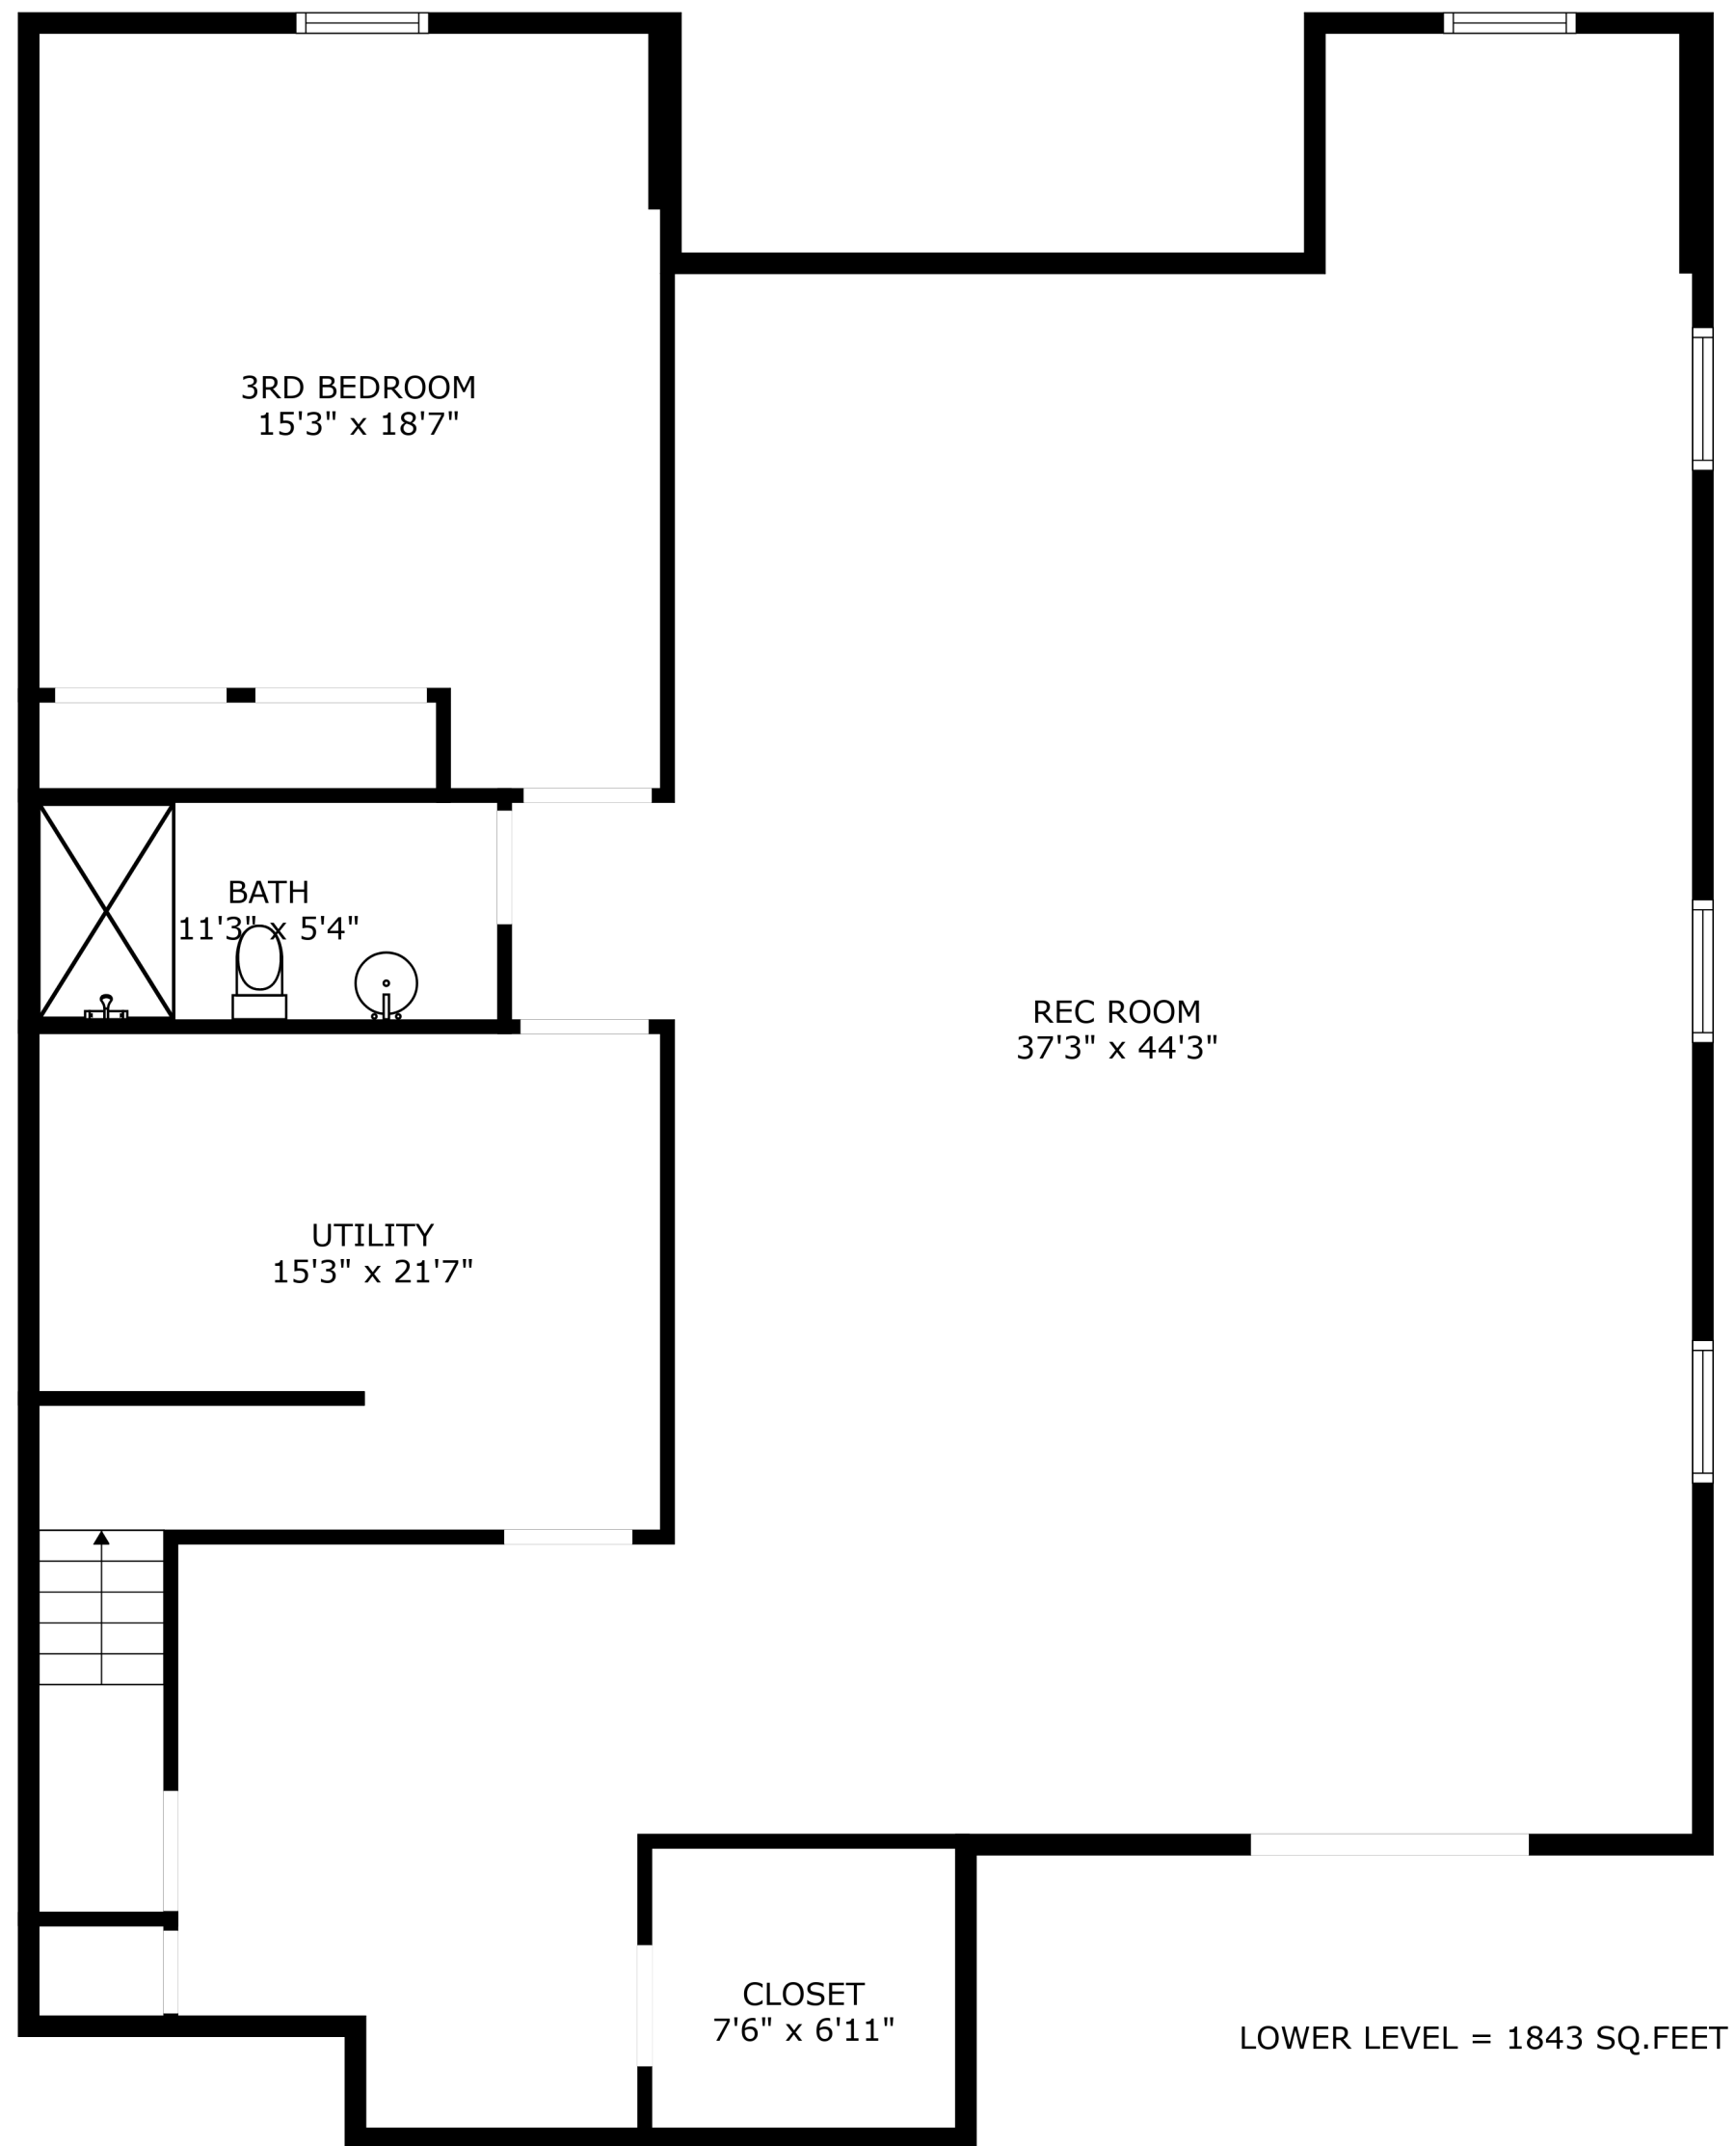

SIZES AND DIMENSIONS ARE APPROXIMATE, ACTUAL MAY VARY.

740 RUTH LAKE COURT, HINSDALE, IL 60521

SIZES AND DIMENSIONS ARE APPROXIMATE, ACTUAL MAY VARY.

SIZES AND DIMENSIONS ARE APPROXIMATE, ACTUAL MAY VARY.