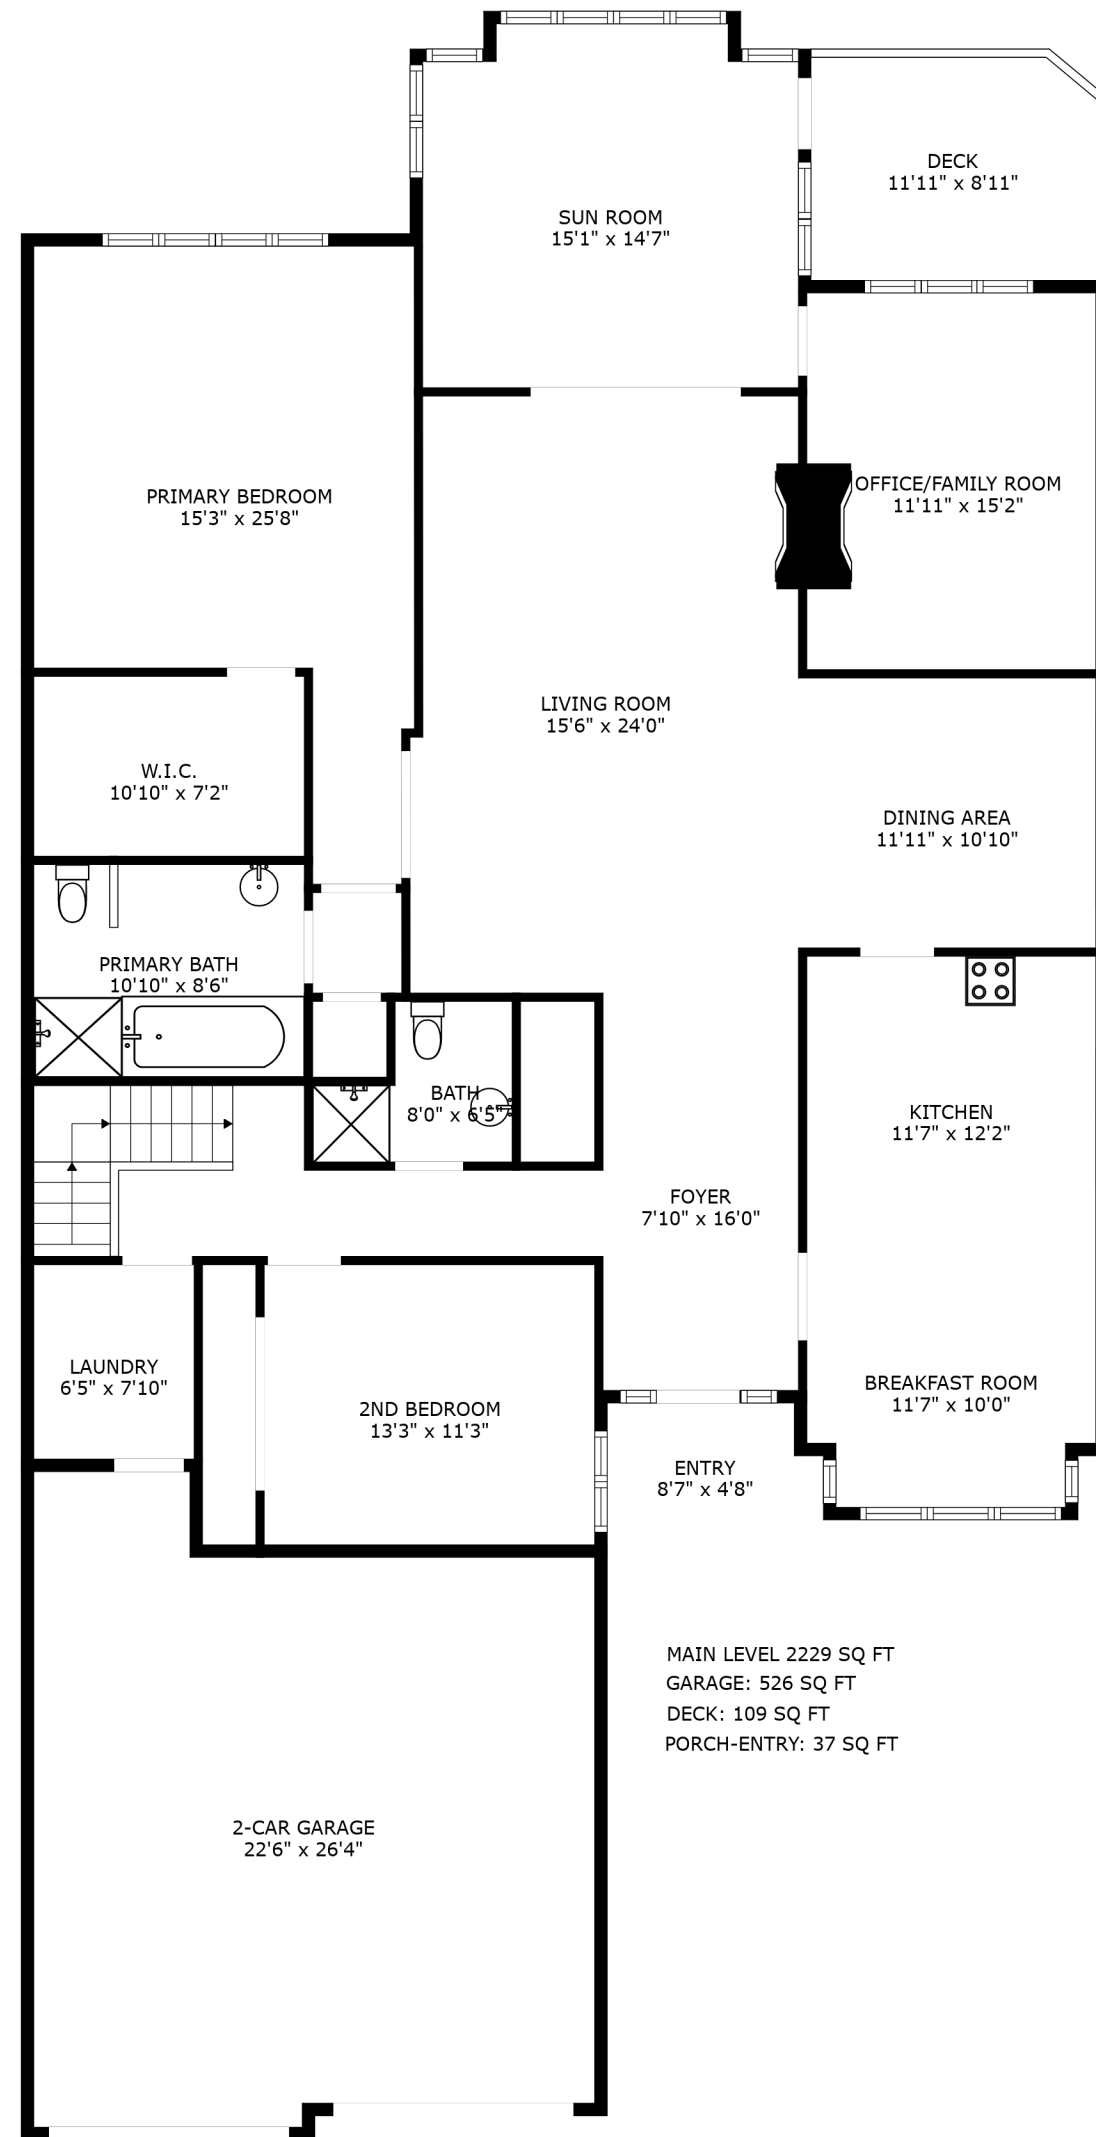

SIZES AND DIMENSIONS ARE APPROXIMATE, ACTUAL MAY VARY.

740 RUTH LAKE COURT, HINSDALE, IL 60521

SIZES AND DIMENSIONS ARE APPROXIMATE, ACTUAL MAY VARY.

SIZES AND DIMENSIONS ARE APPROXIMATE, ACTUAL MAY VARY.