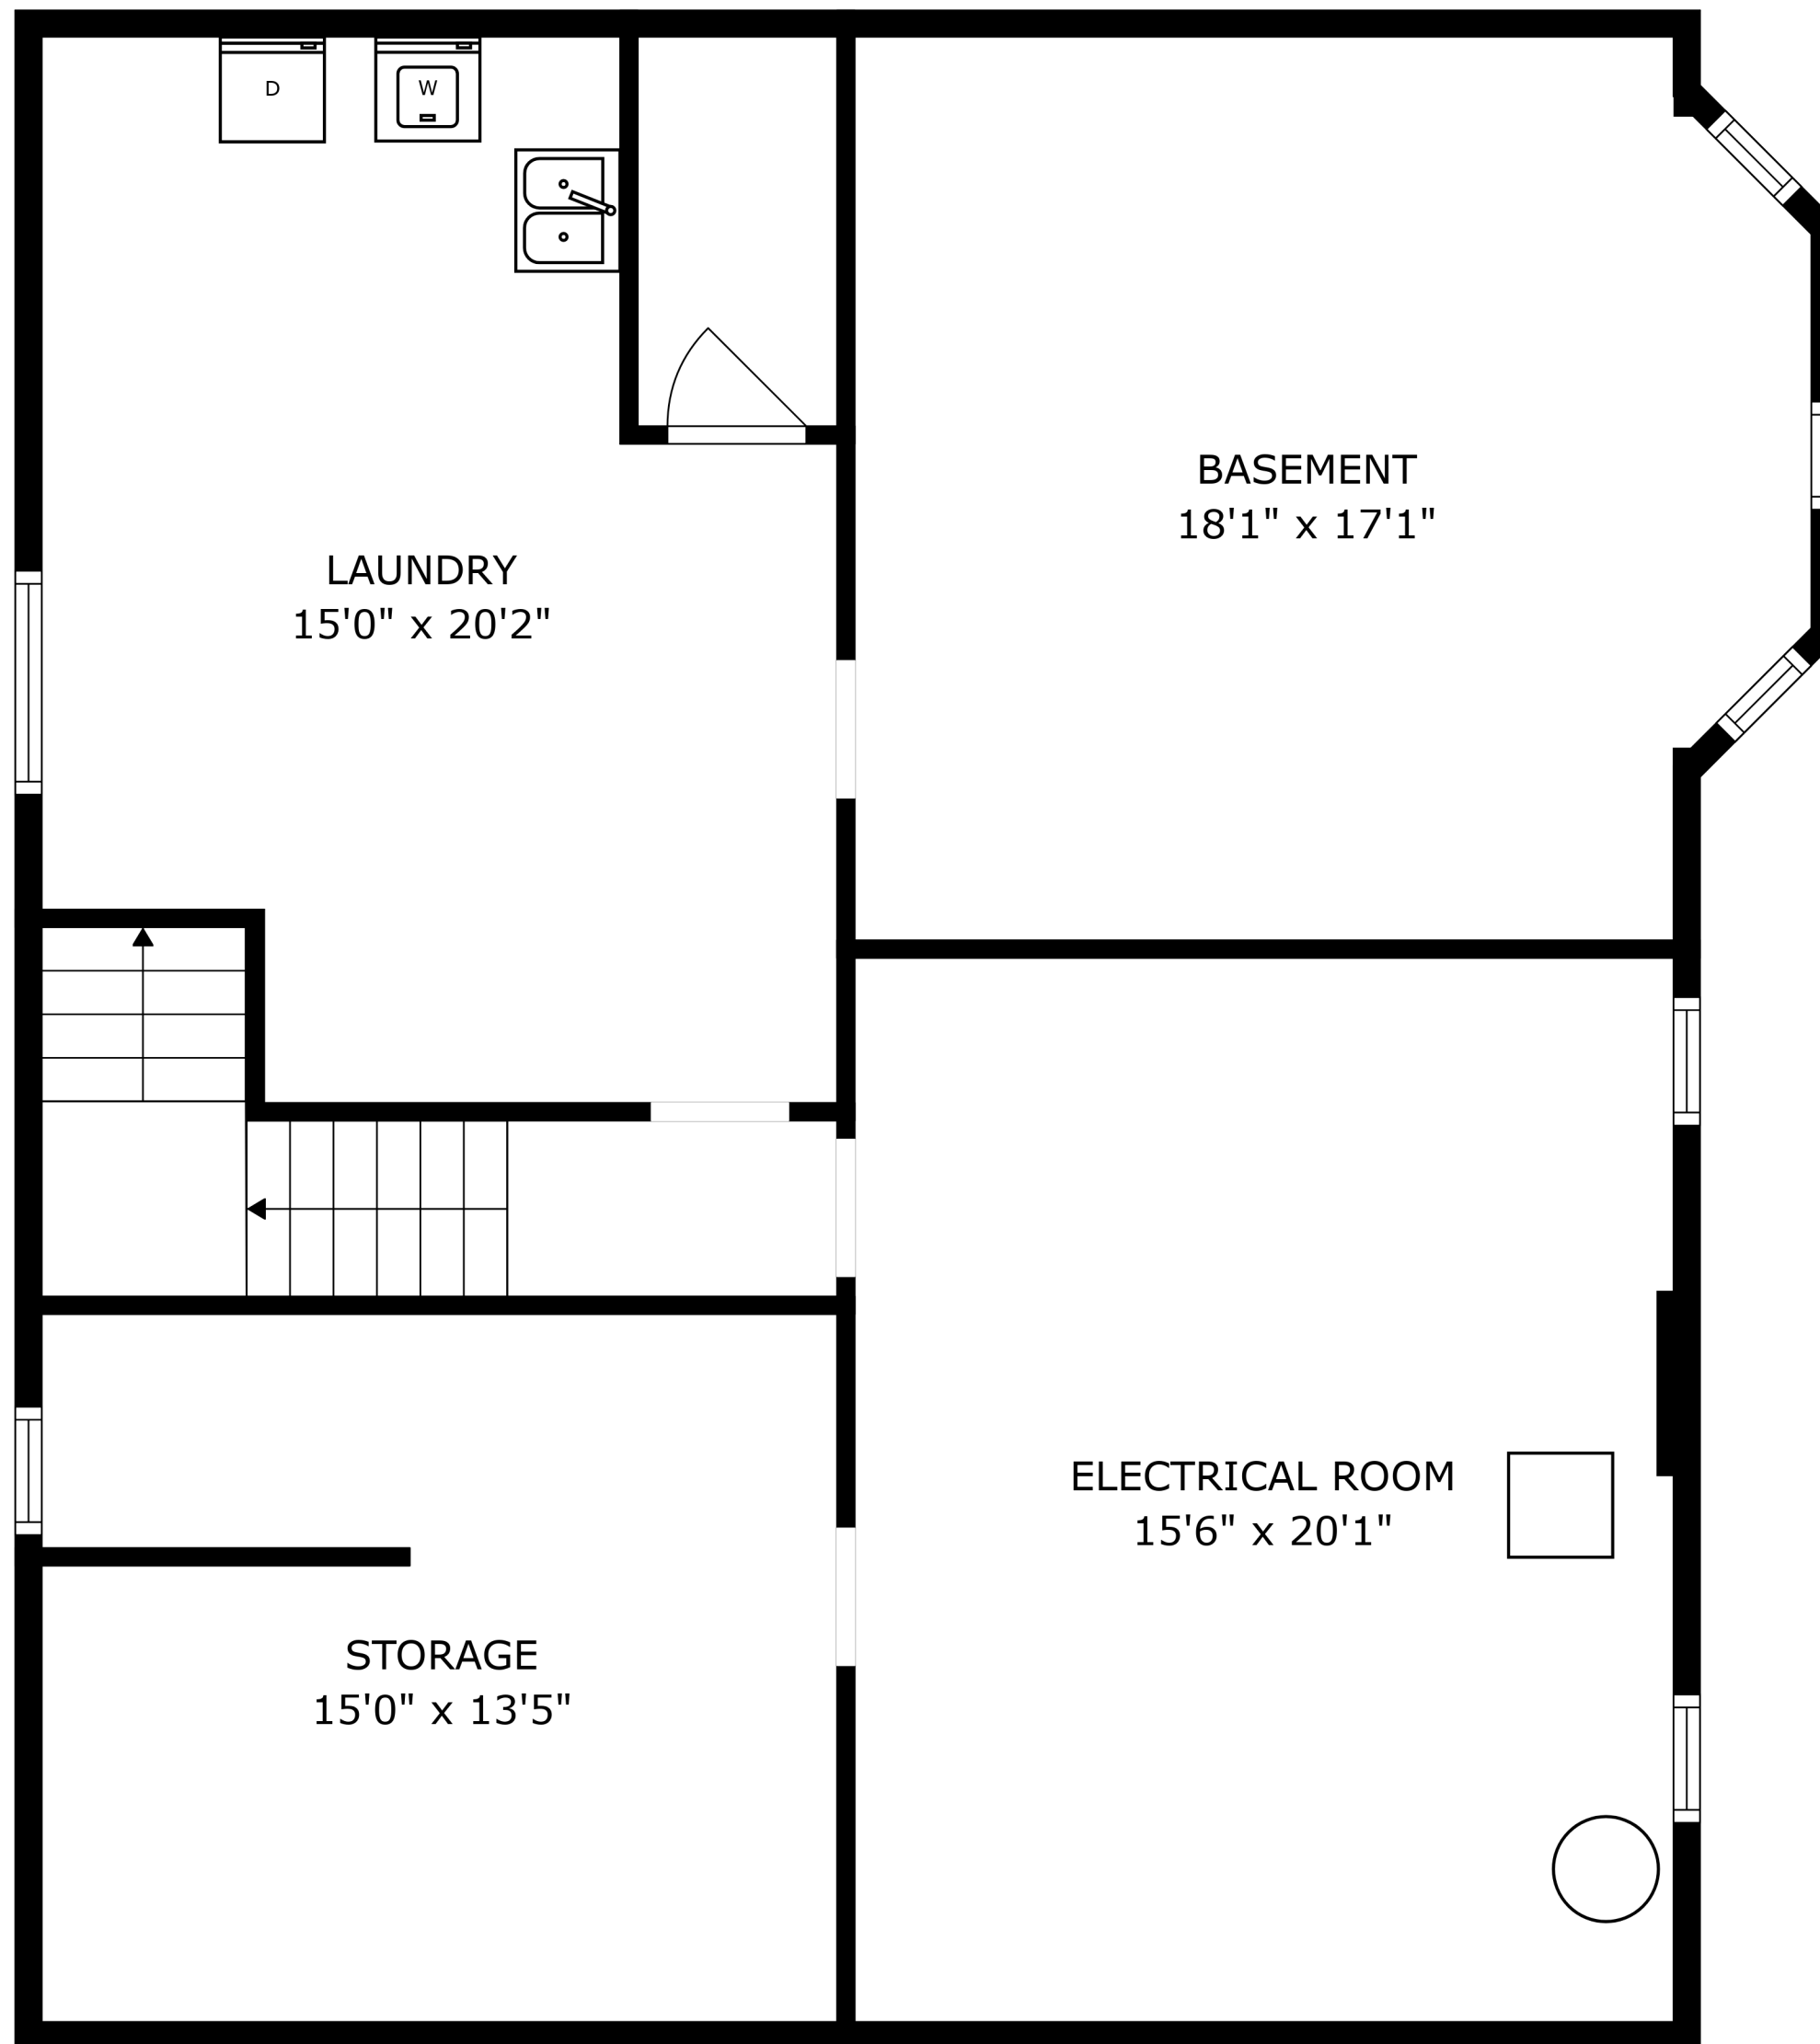

FLOOR 2

FLOOR 3

FLOOR 1

FLOOR 4

SIZES AND DIMENSIONS ARE APPROXIMATE, ACTUAL MAY VARY.

SIZES AND DIMENSIONS ARE APPROXIMATE, ACTUAL MAY VARY.

SIZES AND DIMENSIONS ARE APPROXIMATE, ACTUAL MAY VARY.

PATIO  
33'9" x 16'1"

SIZES AND DIMENSIONS ARE APPROXIMATE, ACTUAL MAY VARY.

SIZES AND DIMENSIONS ARE APPROXIMATE, ACTUAL MAY VARY.