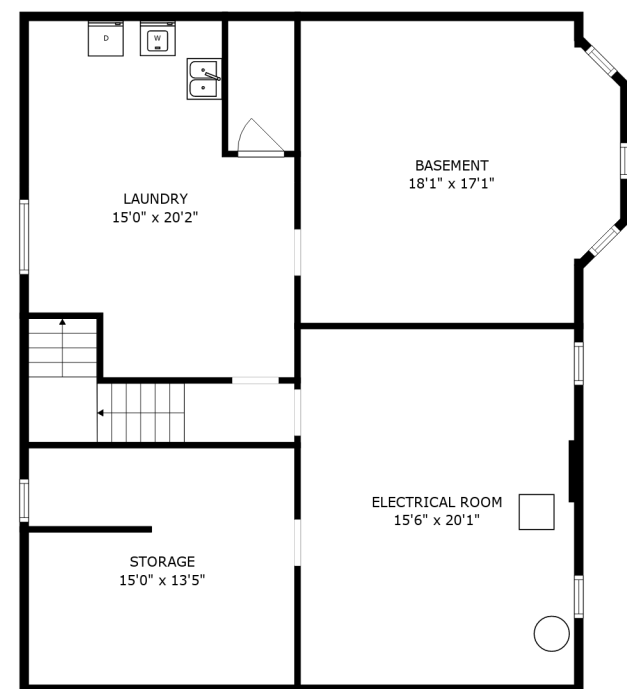

FLOOR 2

FLOOR 3

FLOOR 1

FLOOR 4

SIZES AND DIMENSIONS ARE APPROXIMATE, ACTUAL MAY VARY.

SIZES AND DIMENSIONS ARE APPROXIMATE, ACTUAL MAY VARY.

SIZES AND DIMENSIONS ARE APPROXIMATE, ACTUAL MAY VARY.

PATIO  
33'9" x 16'1"

SIZES AND DIMENSIONS ARE APPROXIMATE, ACTUAL MAY VARY.

SIZES AND DIMENSIONS ARE APPROXIMATE, ACTUAL MAY VARY.