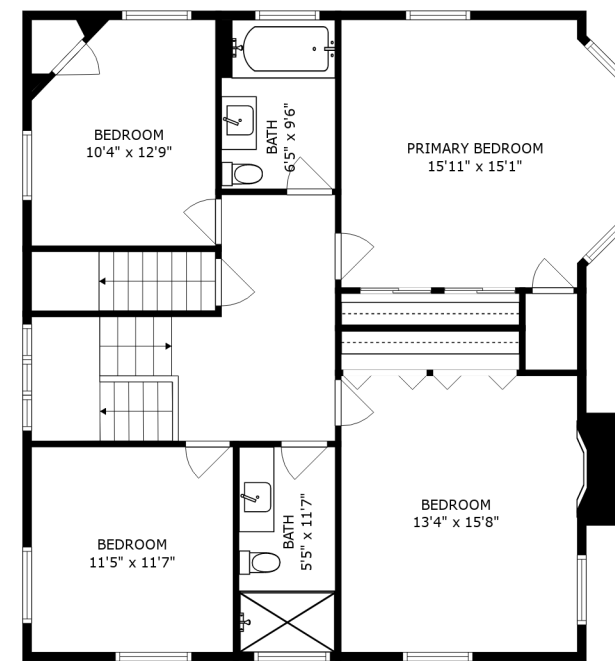

FLOOR 2

FLOOR 3

FLOOR 1

FLOOR 4

SIZES AND DIMENSIONS ARE APPROXIMATE, ACTUAL MAY VARY.

SIZES AND DIMENSIONS ARE APPROXIMATE, ACTUAL MAY VARY.

SIZES AND DIMENSIONS ARE APPROXIMATE, ACTUAL MAY VARY.

PATIO  
33'9" x 16'1"

SIZES AND DIMENSIONS ARE APPROXIMATE, ACTUAL MAY VARY.

SIZES AND DIMENSIONS ARE APPROXIMATE, ACTUAL MAY VARY.