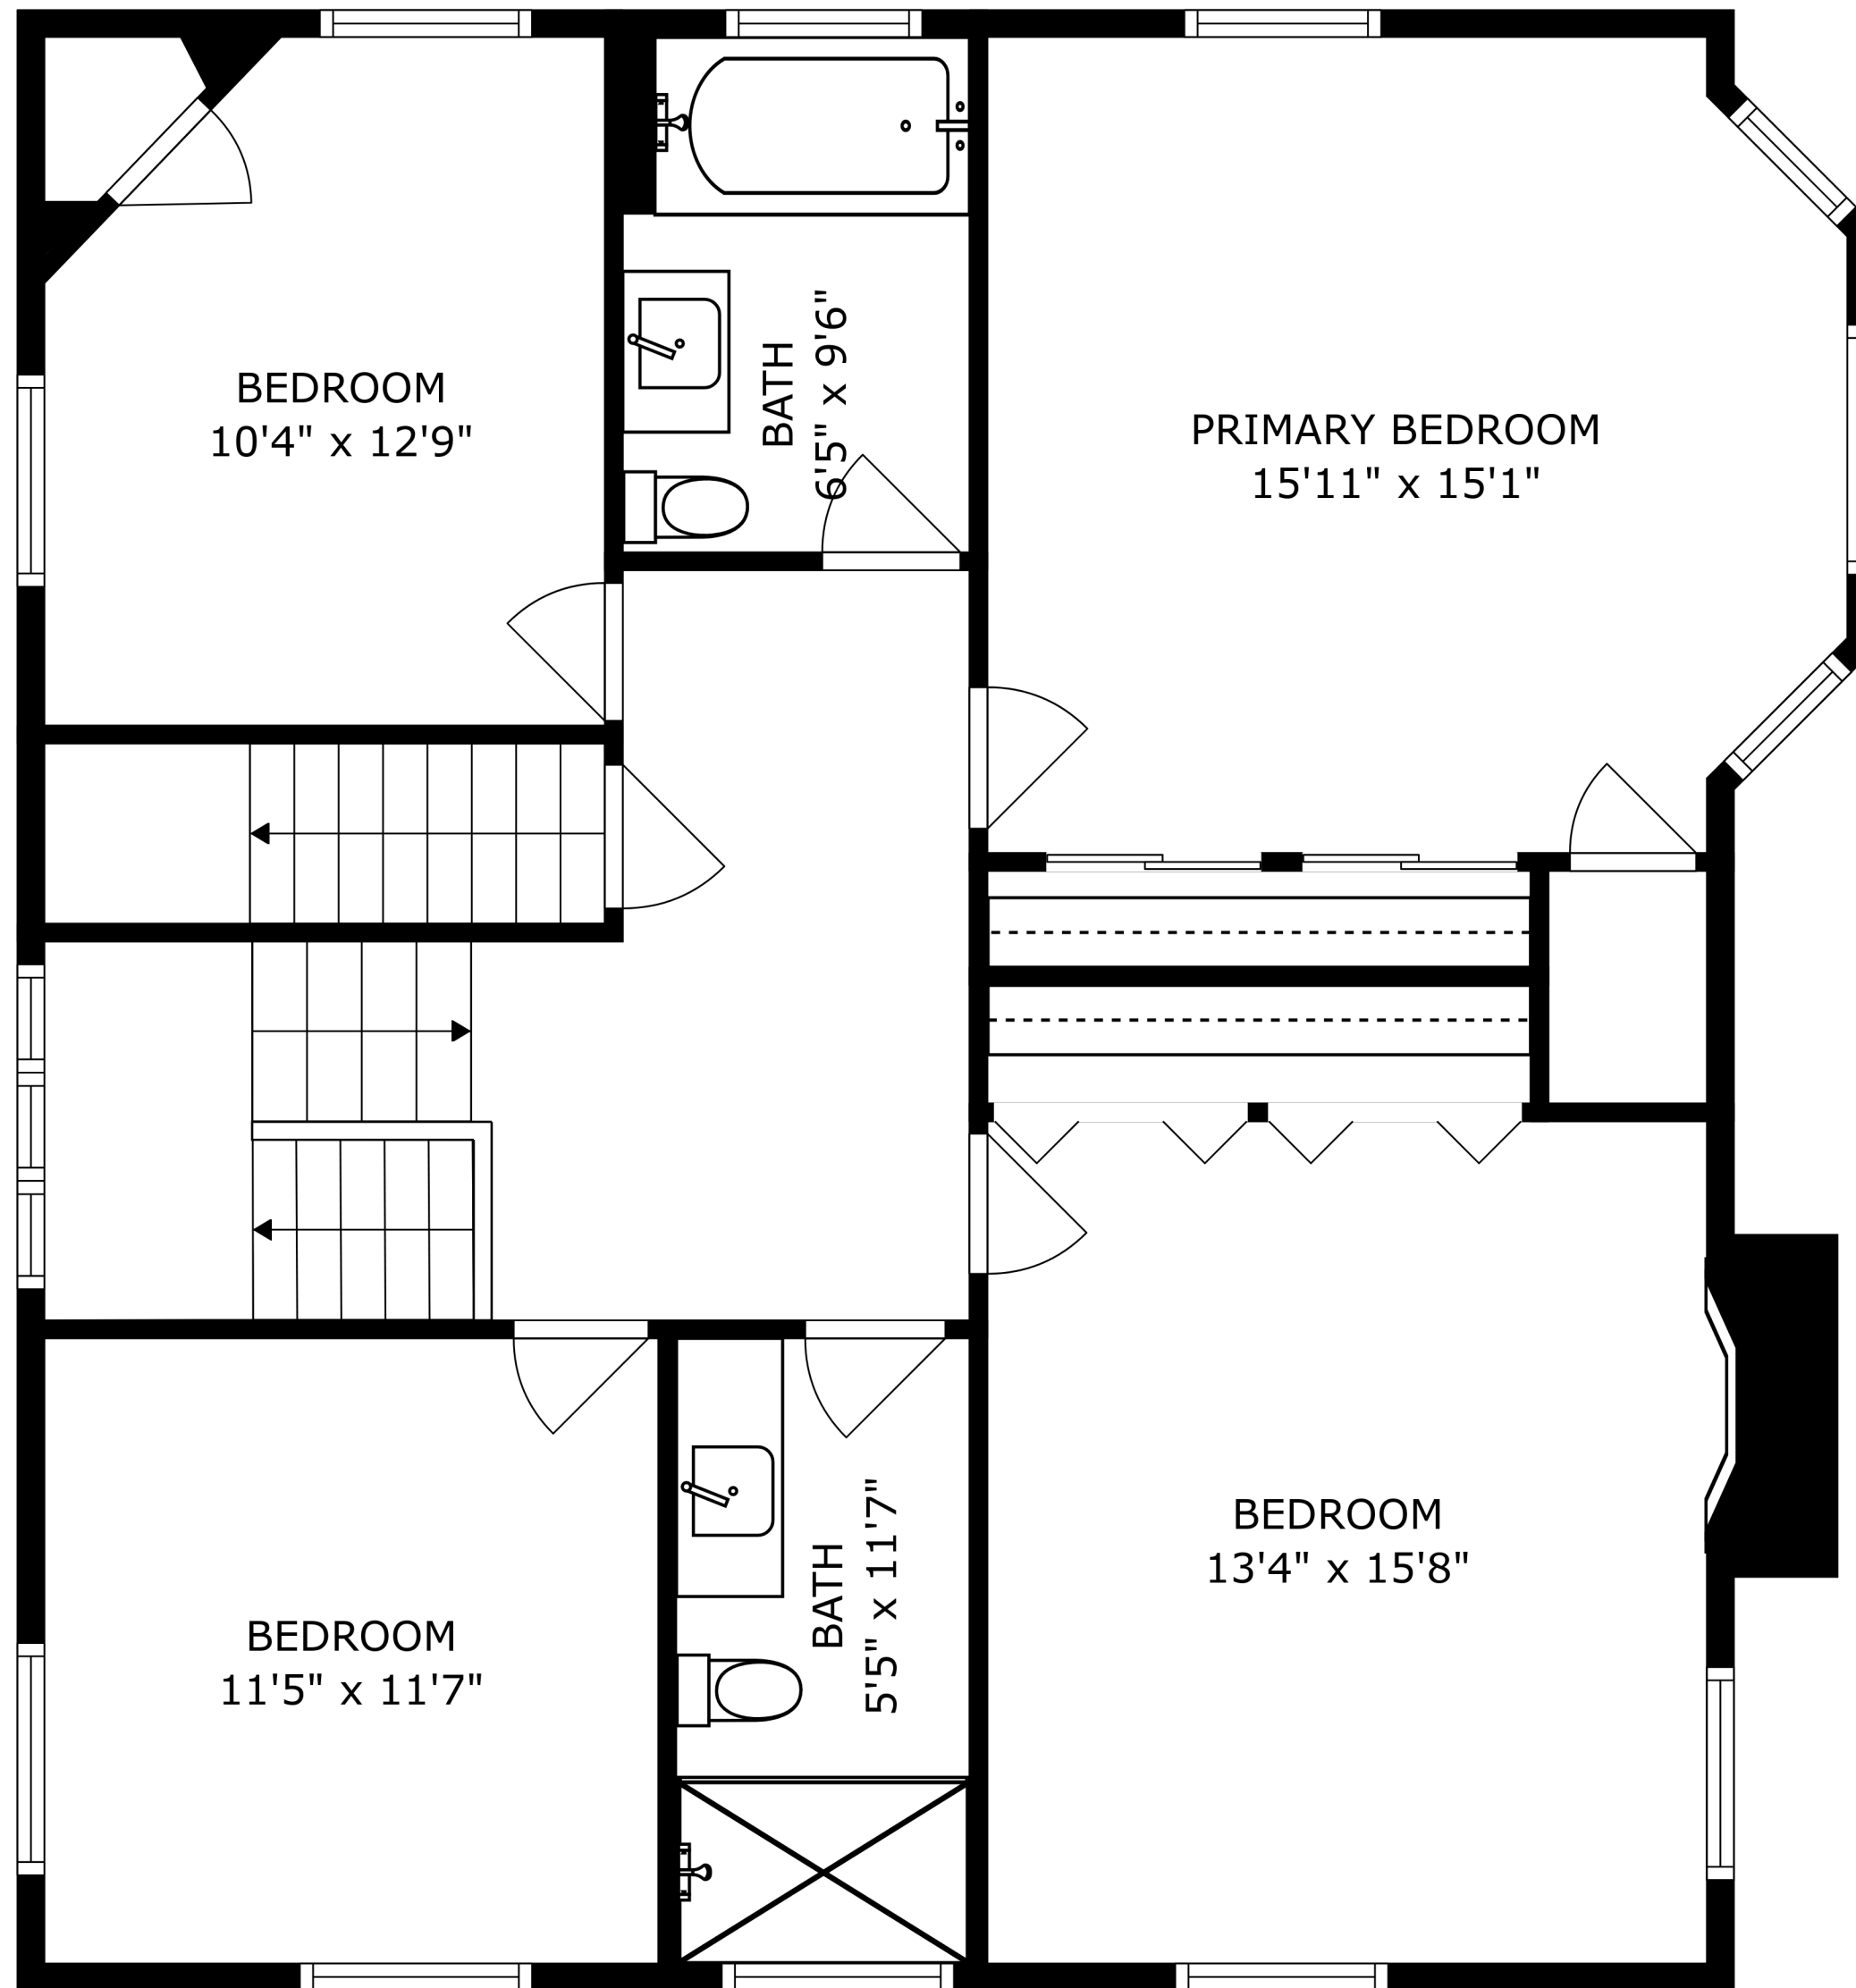

FLOOR 2

FLOOR 3

FLOOR 1

FLOOR 4

SIZES AND DIMENSIONS ARE APPROXIMATE, ACTUAL MAY VARY.

SIZES AND DIMENSIONS ARE APPROXIMATE, ACTUAL MAY VARY.

SIZES AND DIMENSIONS ARE APPROXIMATE, ACTUAL MAY VARY.

PATIO  
33'9" x 16'1"

SIZES AND DIMENSIONS ARE APPROXIMATE, ACTUAL MAY VARY.

SIZES AND DIMENSIONS ARE APPROXIMATE, ACTUAL MAY VARY.