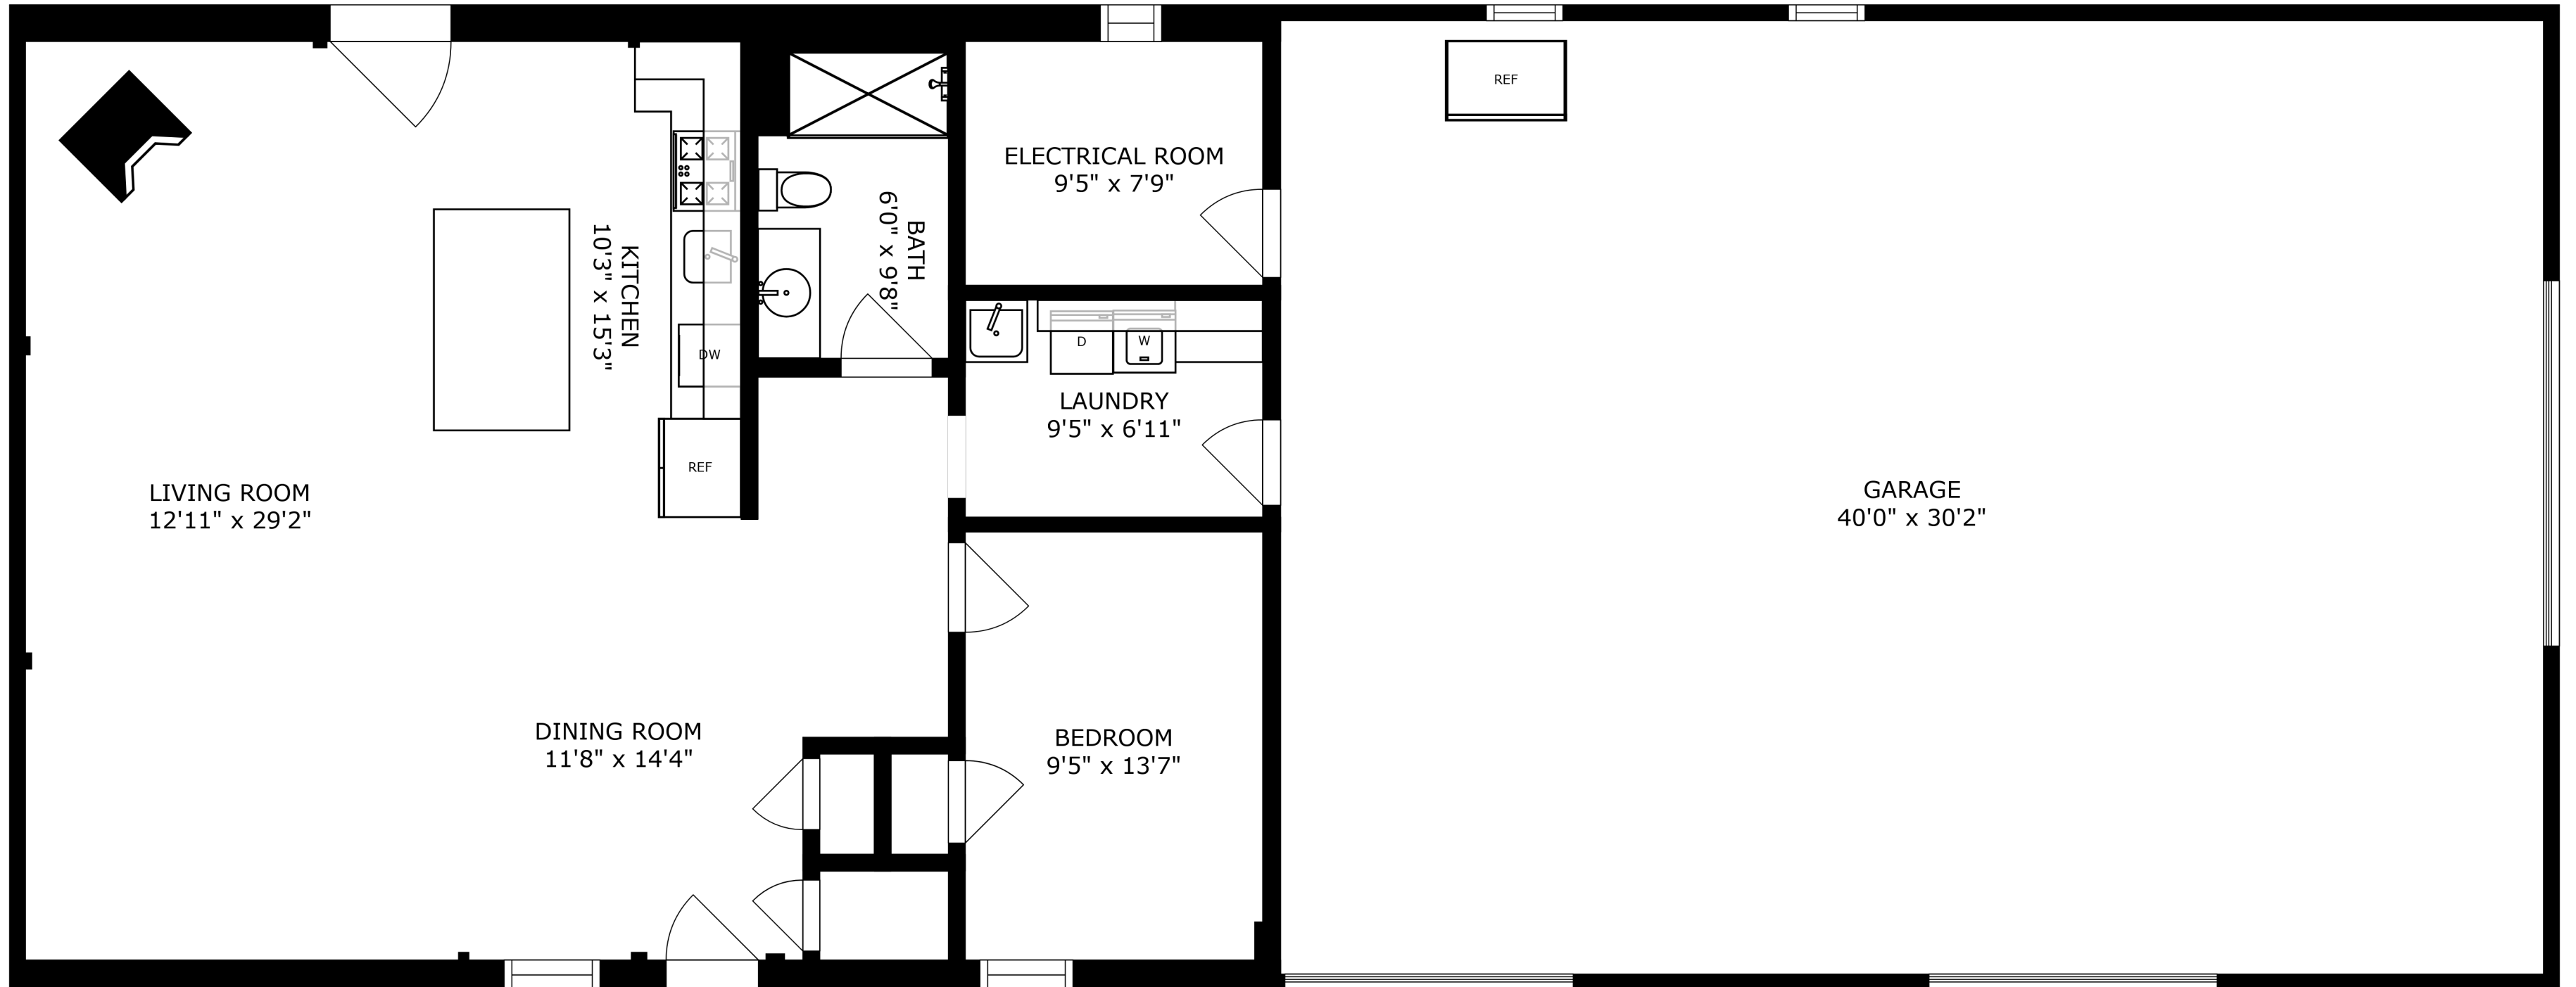

FLOOR 2

FLOOR 1

SIZES AND DIMENSIONS ARE APPROXIMATE, ACTUAL MAY VARY.

SIZES AND DIMENSIONS ARE APPROXIMATE, ACTUAL MAY VARY.

WORKSHOP
43'1" x 56'9"

WORKSHOP
30'4" x 56'4"

ROOM
17'3" x 24'6"

GREAT ROOM
15'8" x 31'7"