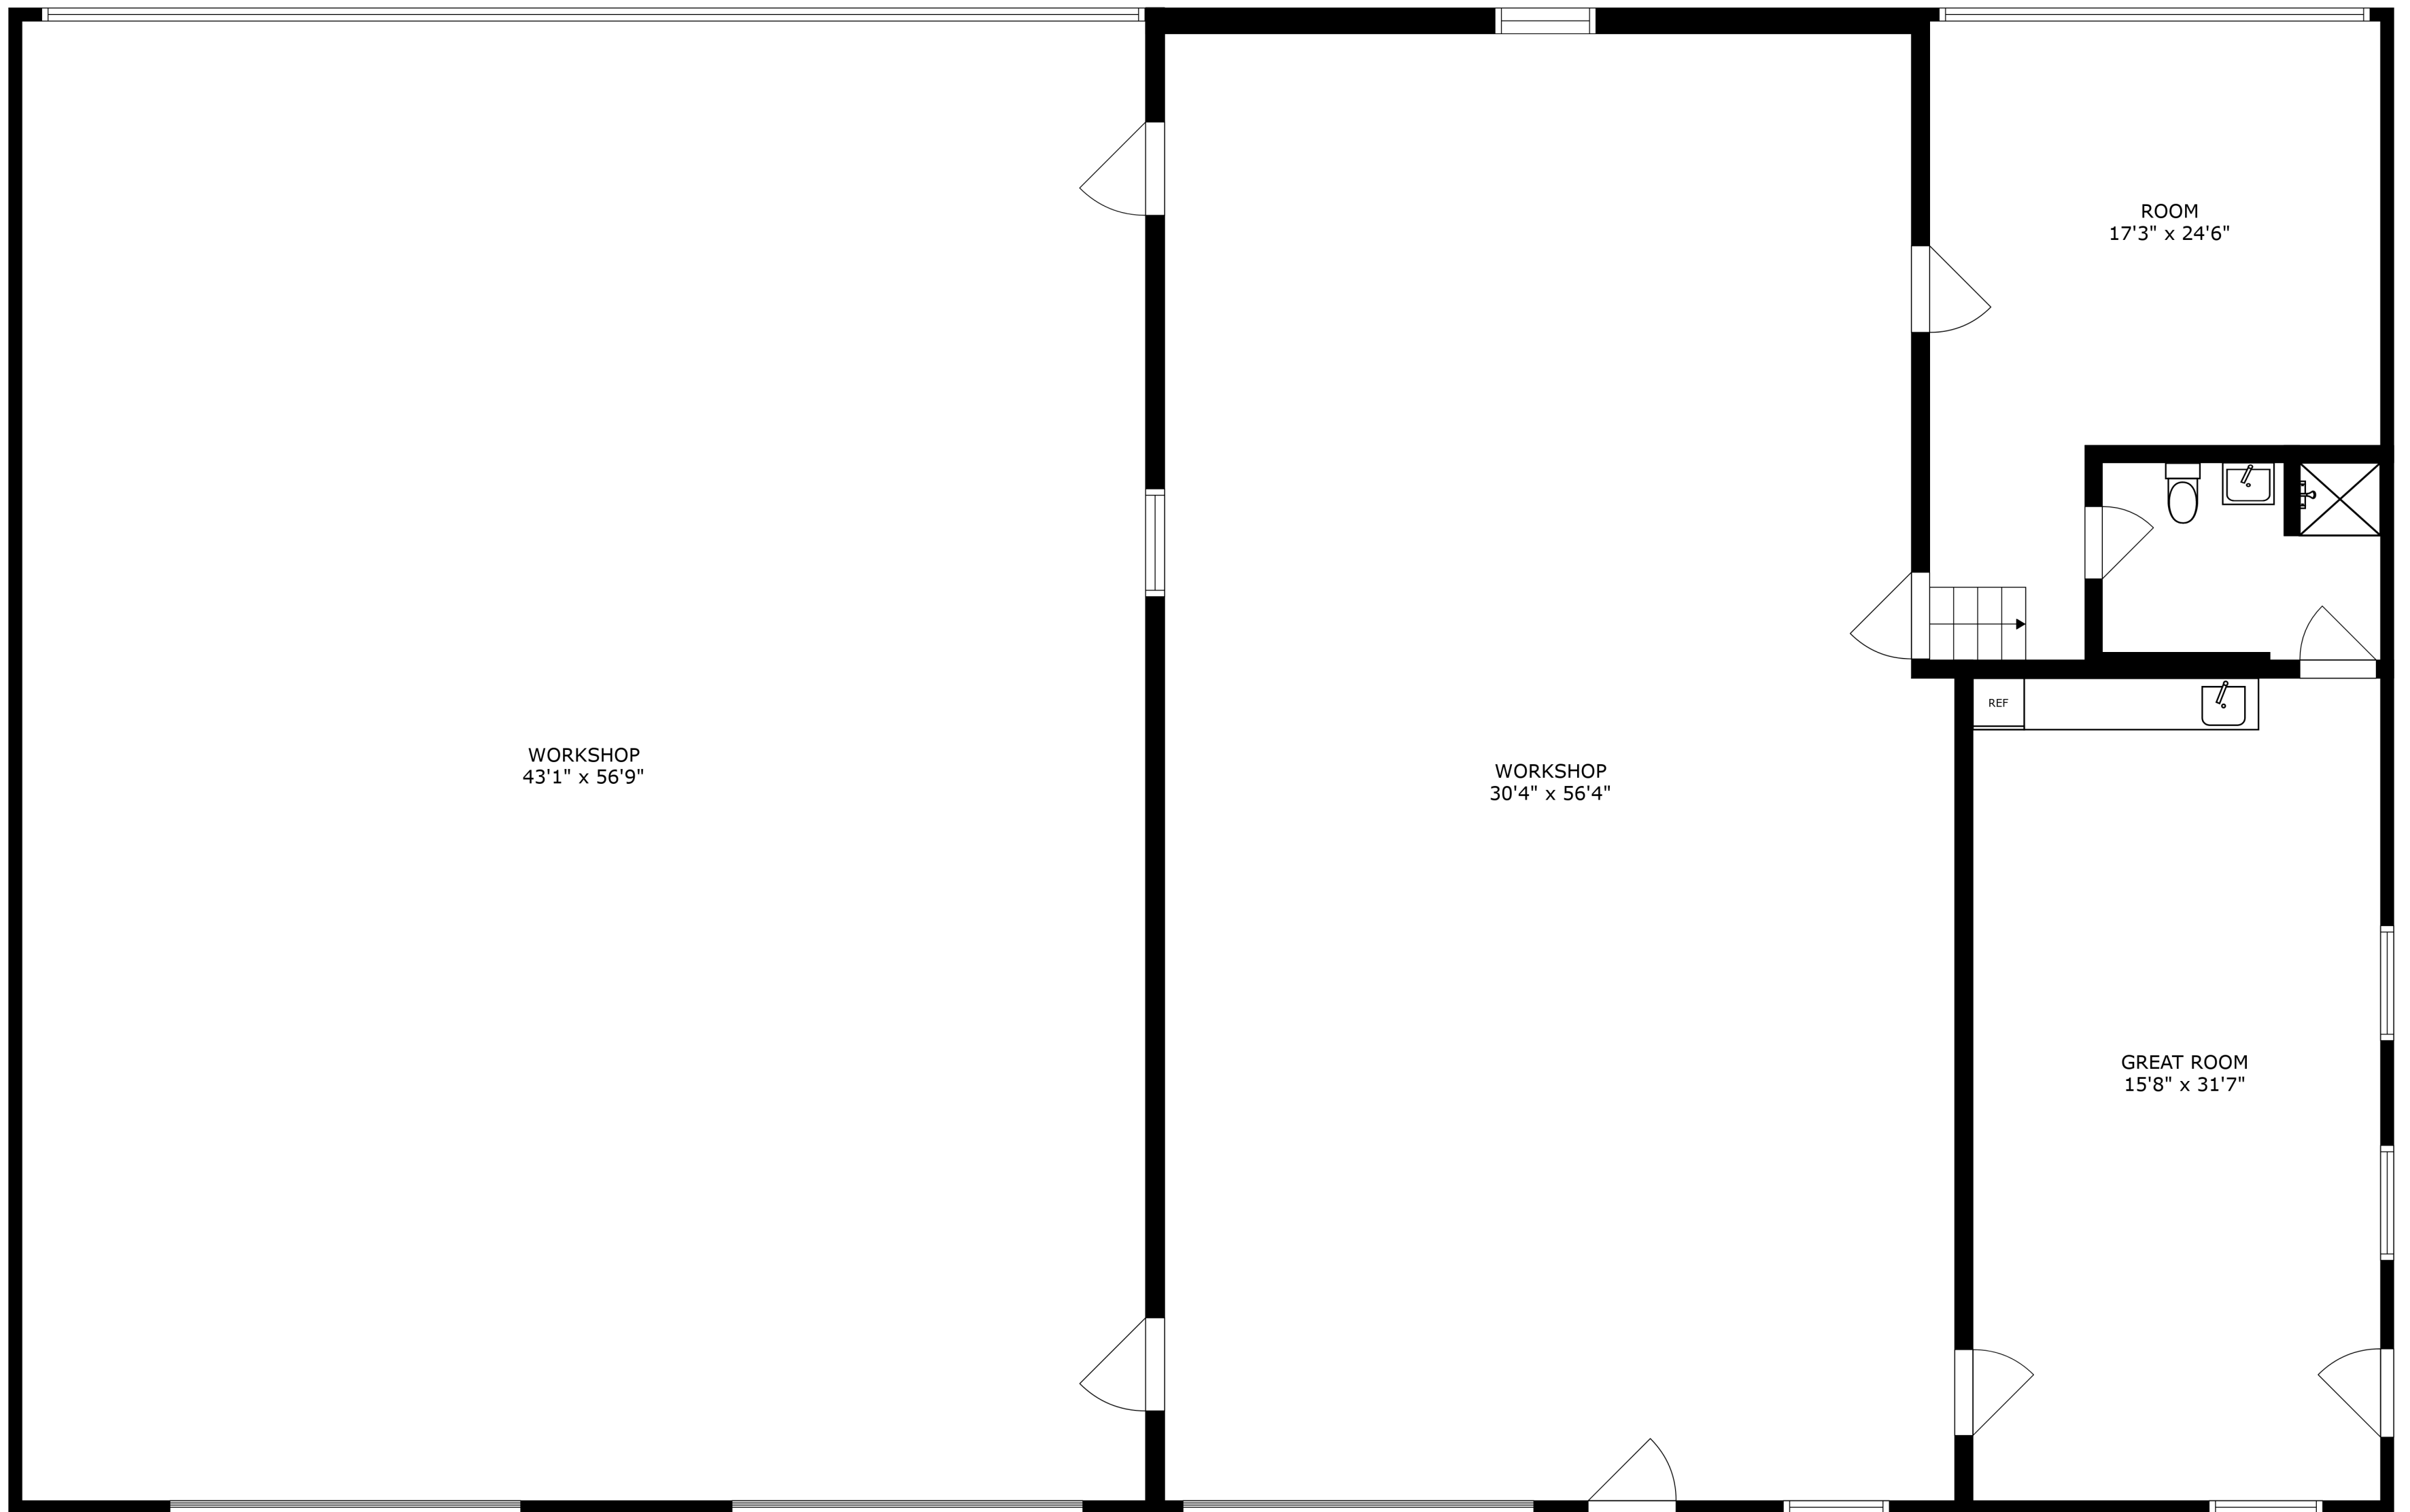

FLOOR 2

FLOOR 1

SIZES AND DIMENSIONS ARE APPROXIMATE, ACTUAL MAY VARY.

SIZES AND DIMENSIONS ARE APPROXIMATE, ACTUAL MAY VARY.

WORKSHOP
43'1" x 56'9"

WORKSHOP
30'4" x 56'4"

ROOM
17'3" x 24'6"

GREAT ROOM
15'8" x 31'7"