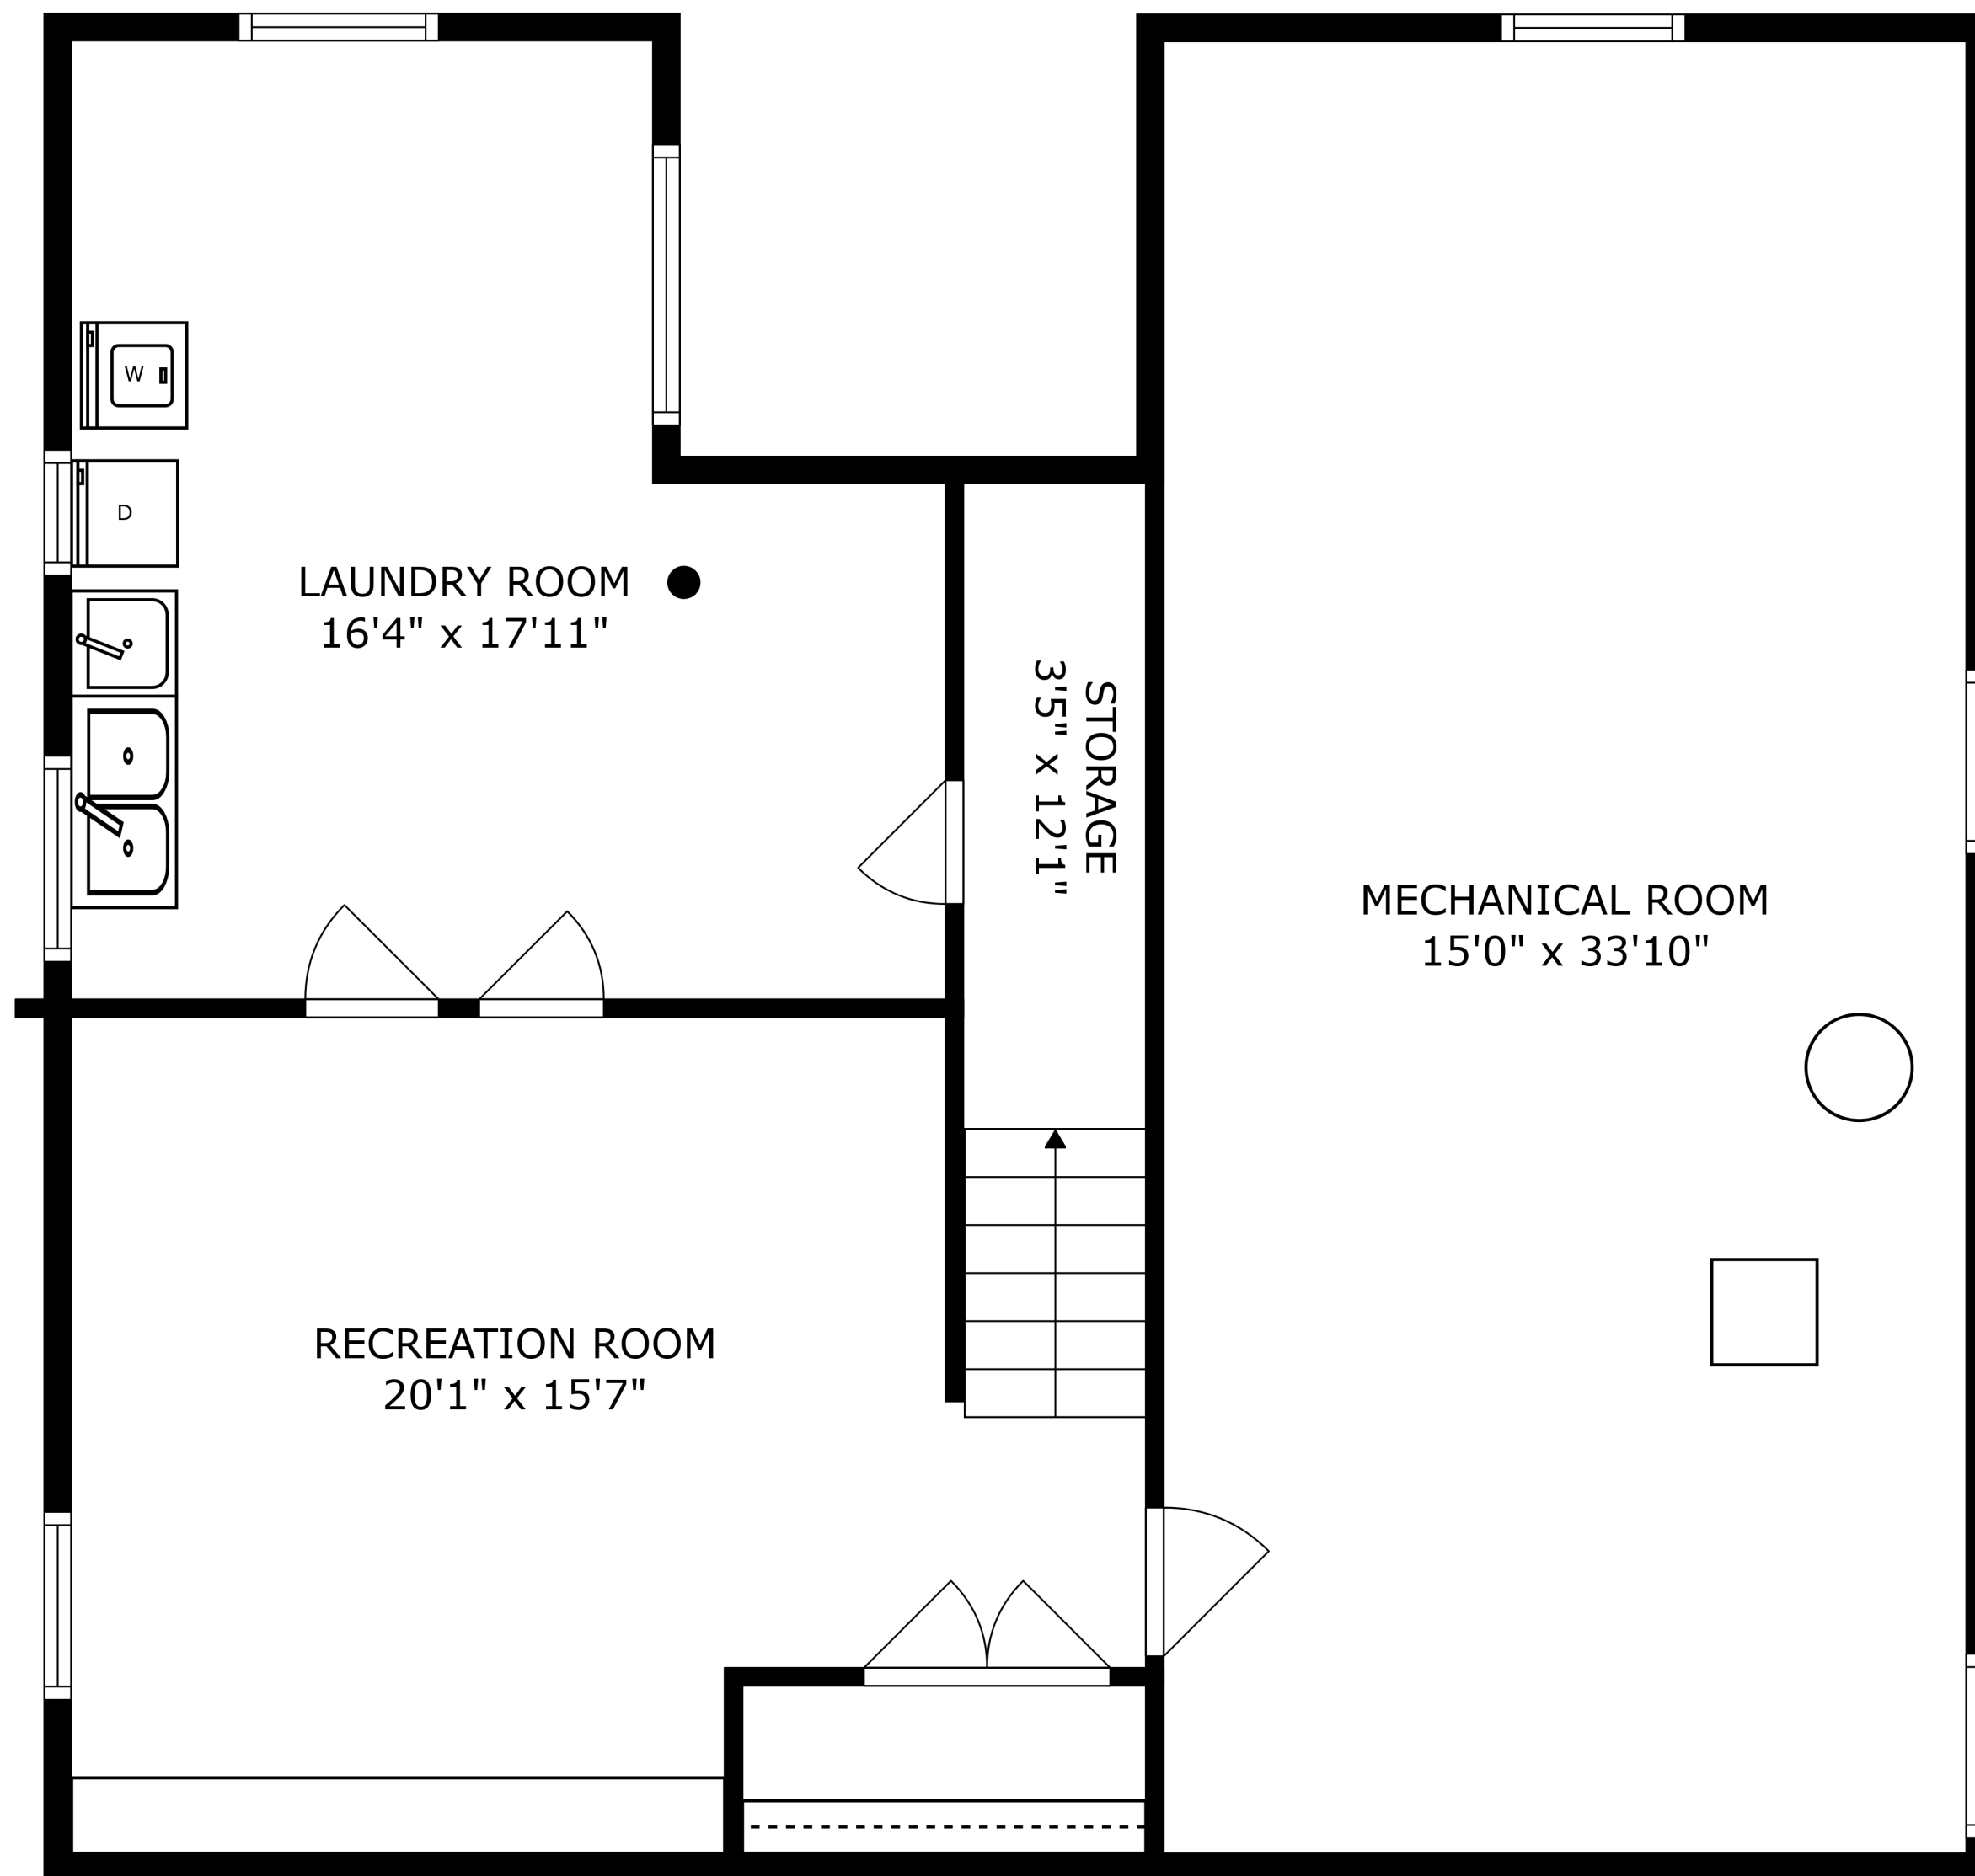

SIZES AND DIMENSIONS ARE APPROXIMATE, ACTUAL MAY VARY.

SIZES AND DIMENSIONS ARE APPROXIMATE, ACTUAL MAY VARY.

SIZES AND DIMENSIONS ARE APPROXIMATE, ACTUAL MAY VARY.

SIZES AND DIMENSIONS ARE APPROXIMATE, ACTUAL MAY VARY.

LAUNDRY ROOM ●  
16'4" x 17'11"

RECREATION ROOM  
20'1" x 15'7"

STORAGE  
3'5" x 12'1"

MECHANICAL ROOM  
15'0" x 33'10"

SIZES AND DIMENSIONS ARE APPROXIMATE, ACTUAL MAY VARY.