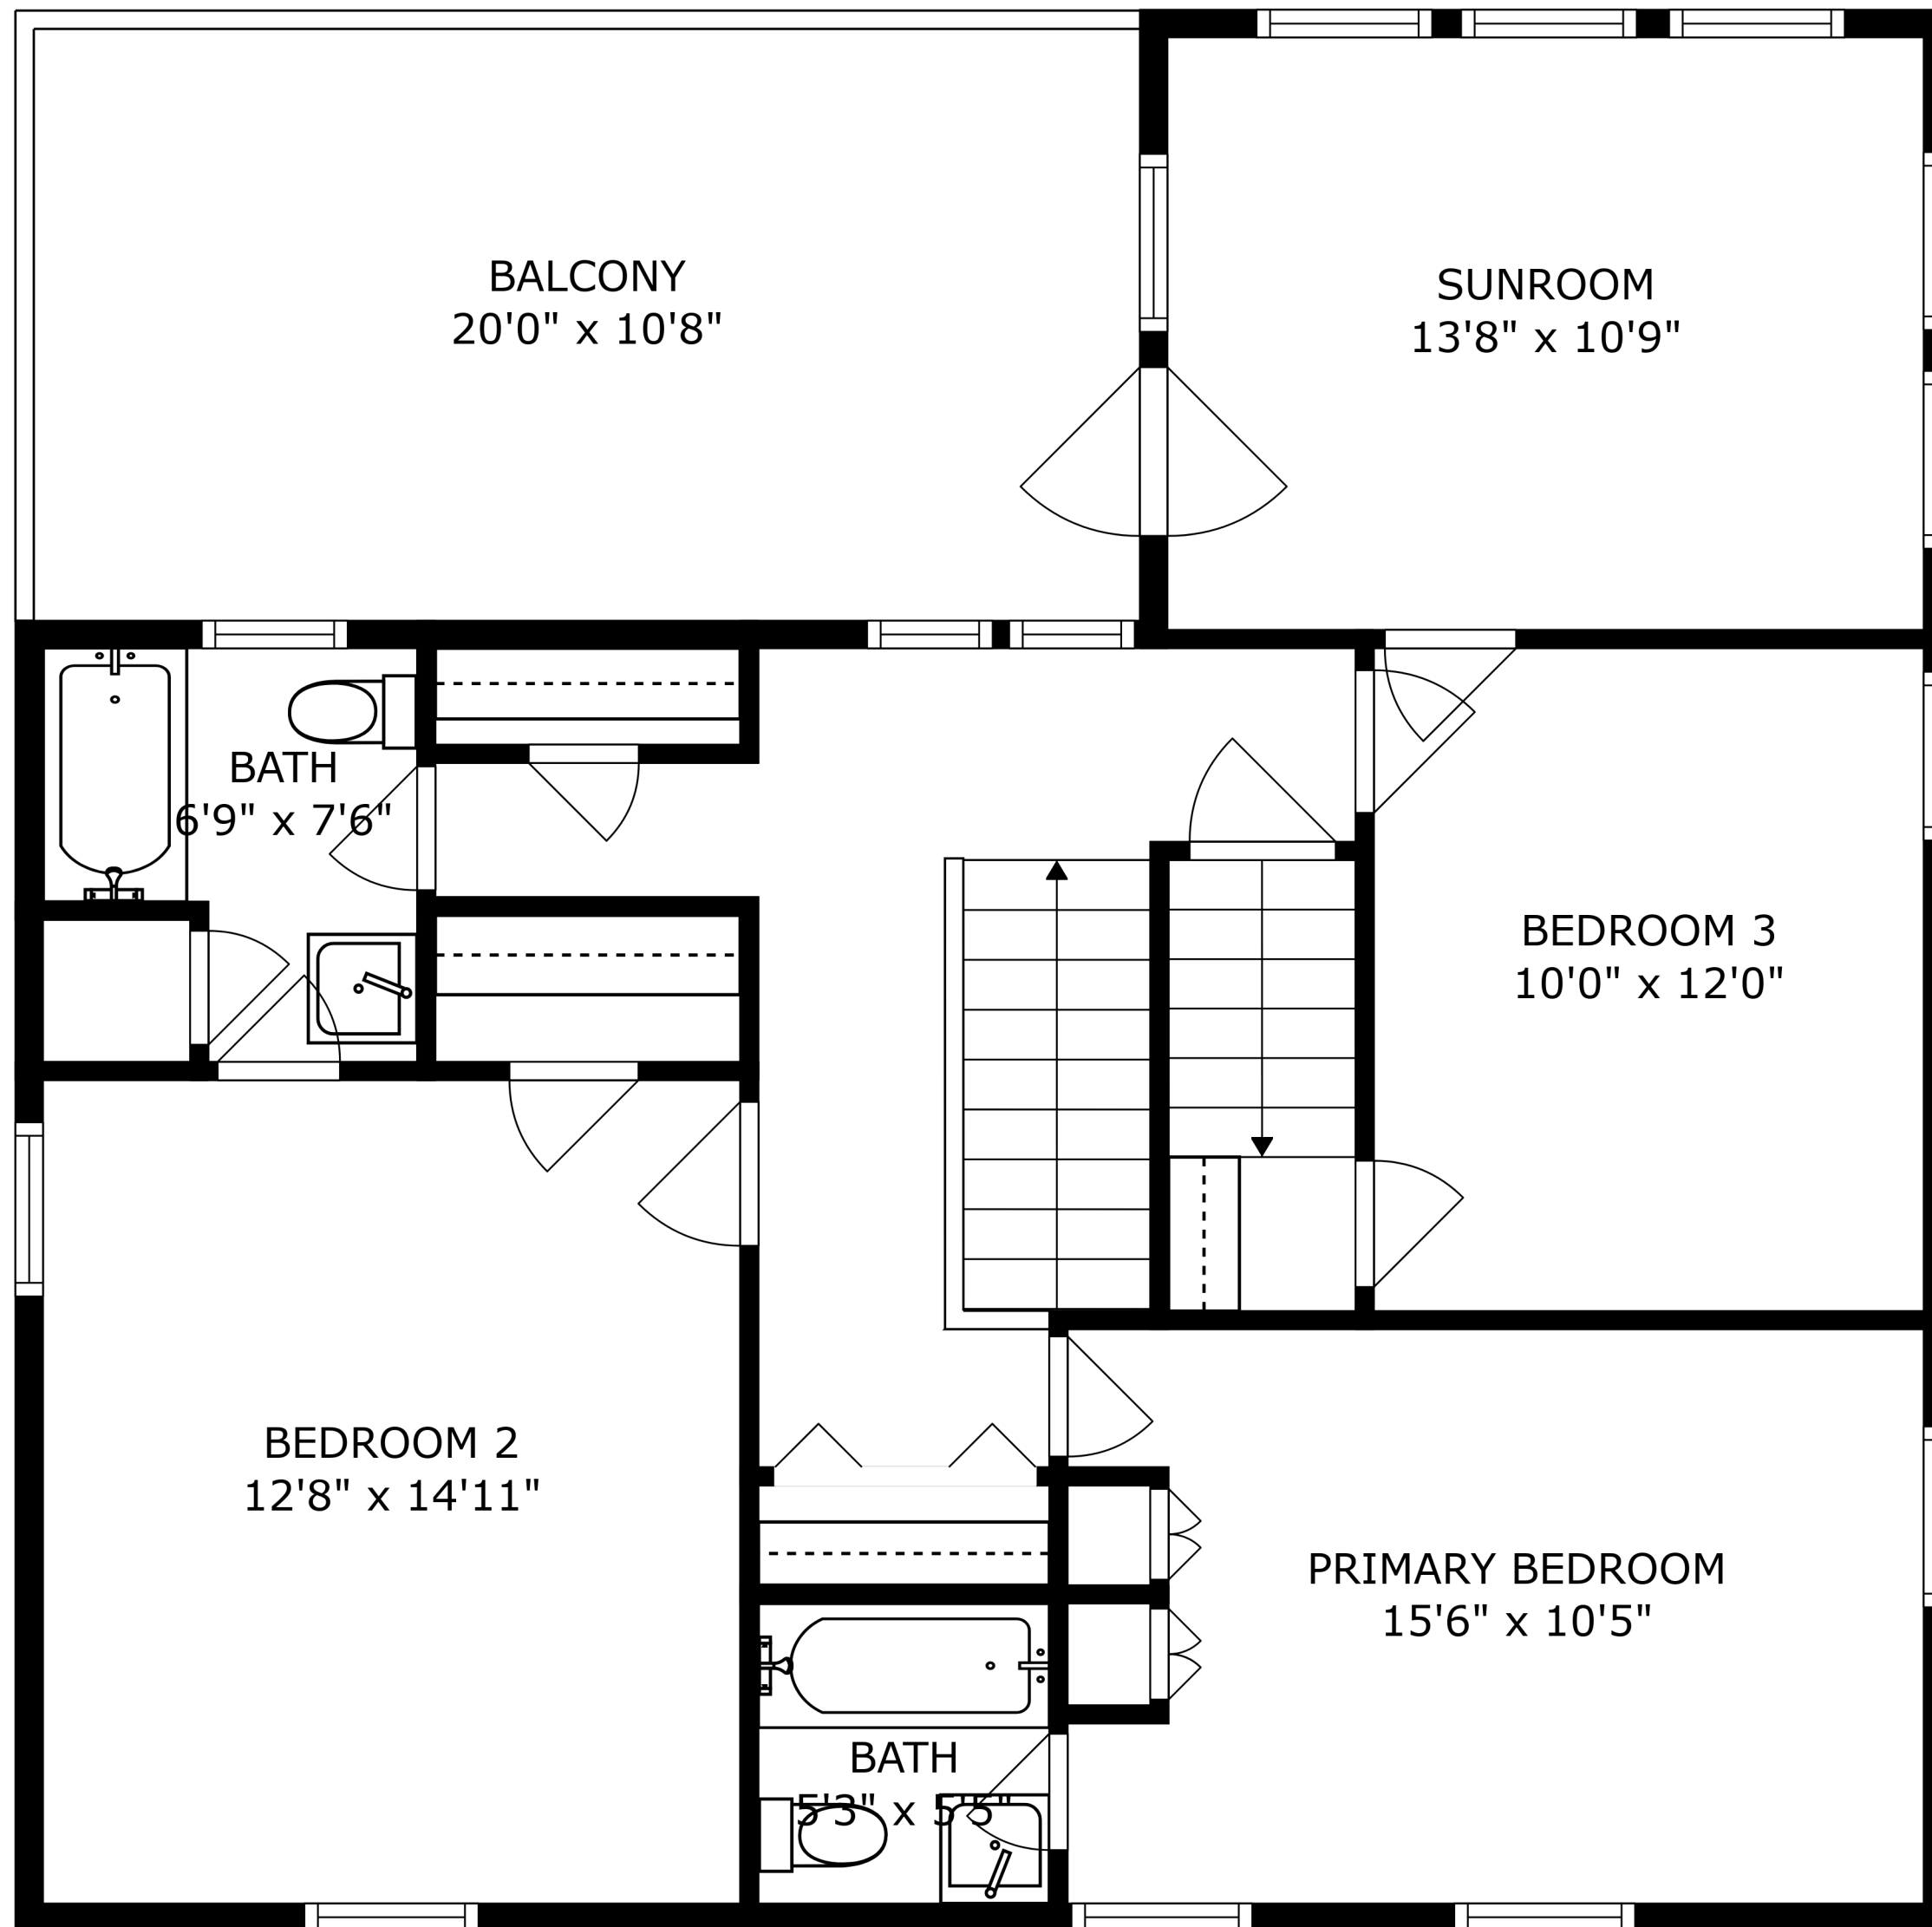

SIZES AND DIMENSIONS ARE APPROXIMATE, ACTUAL MAY VARY.

SIZES AND DIMENSIONS ARE APPROXIMATE, ACTUAL MAY VARY.

SIZES AND DIMENSIONS ARE APPROXIMATE, ACTUAL MAY VARY.

SIZES AND DIMENSIONS ARE APPROXIMATE, ACTUAL MAY VARY.

LAUNDRY ROOM ●  
16'4" x 17'11"

RECREATION ROOM  
20'1" x 15'7"

STORAGE  
3'5" x 12'1"

MECHANICAL ROOM  
15'0" x 33'10"

SIZES AND DIMENSIONS ARE APPROXIMATE, ACTUAL MAY VARY.