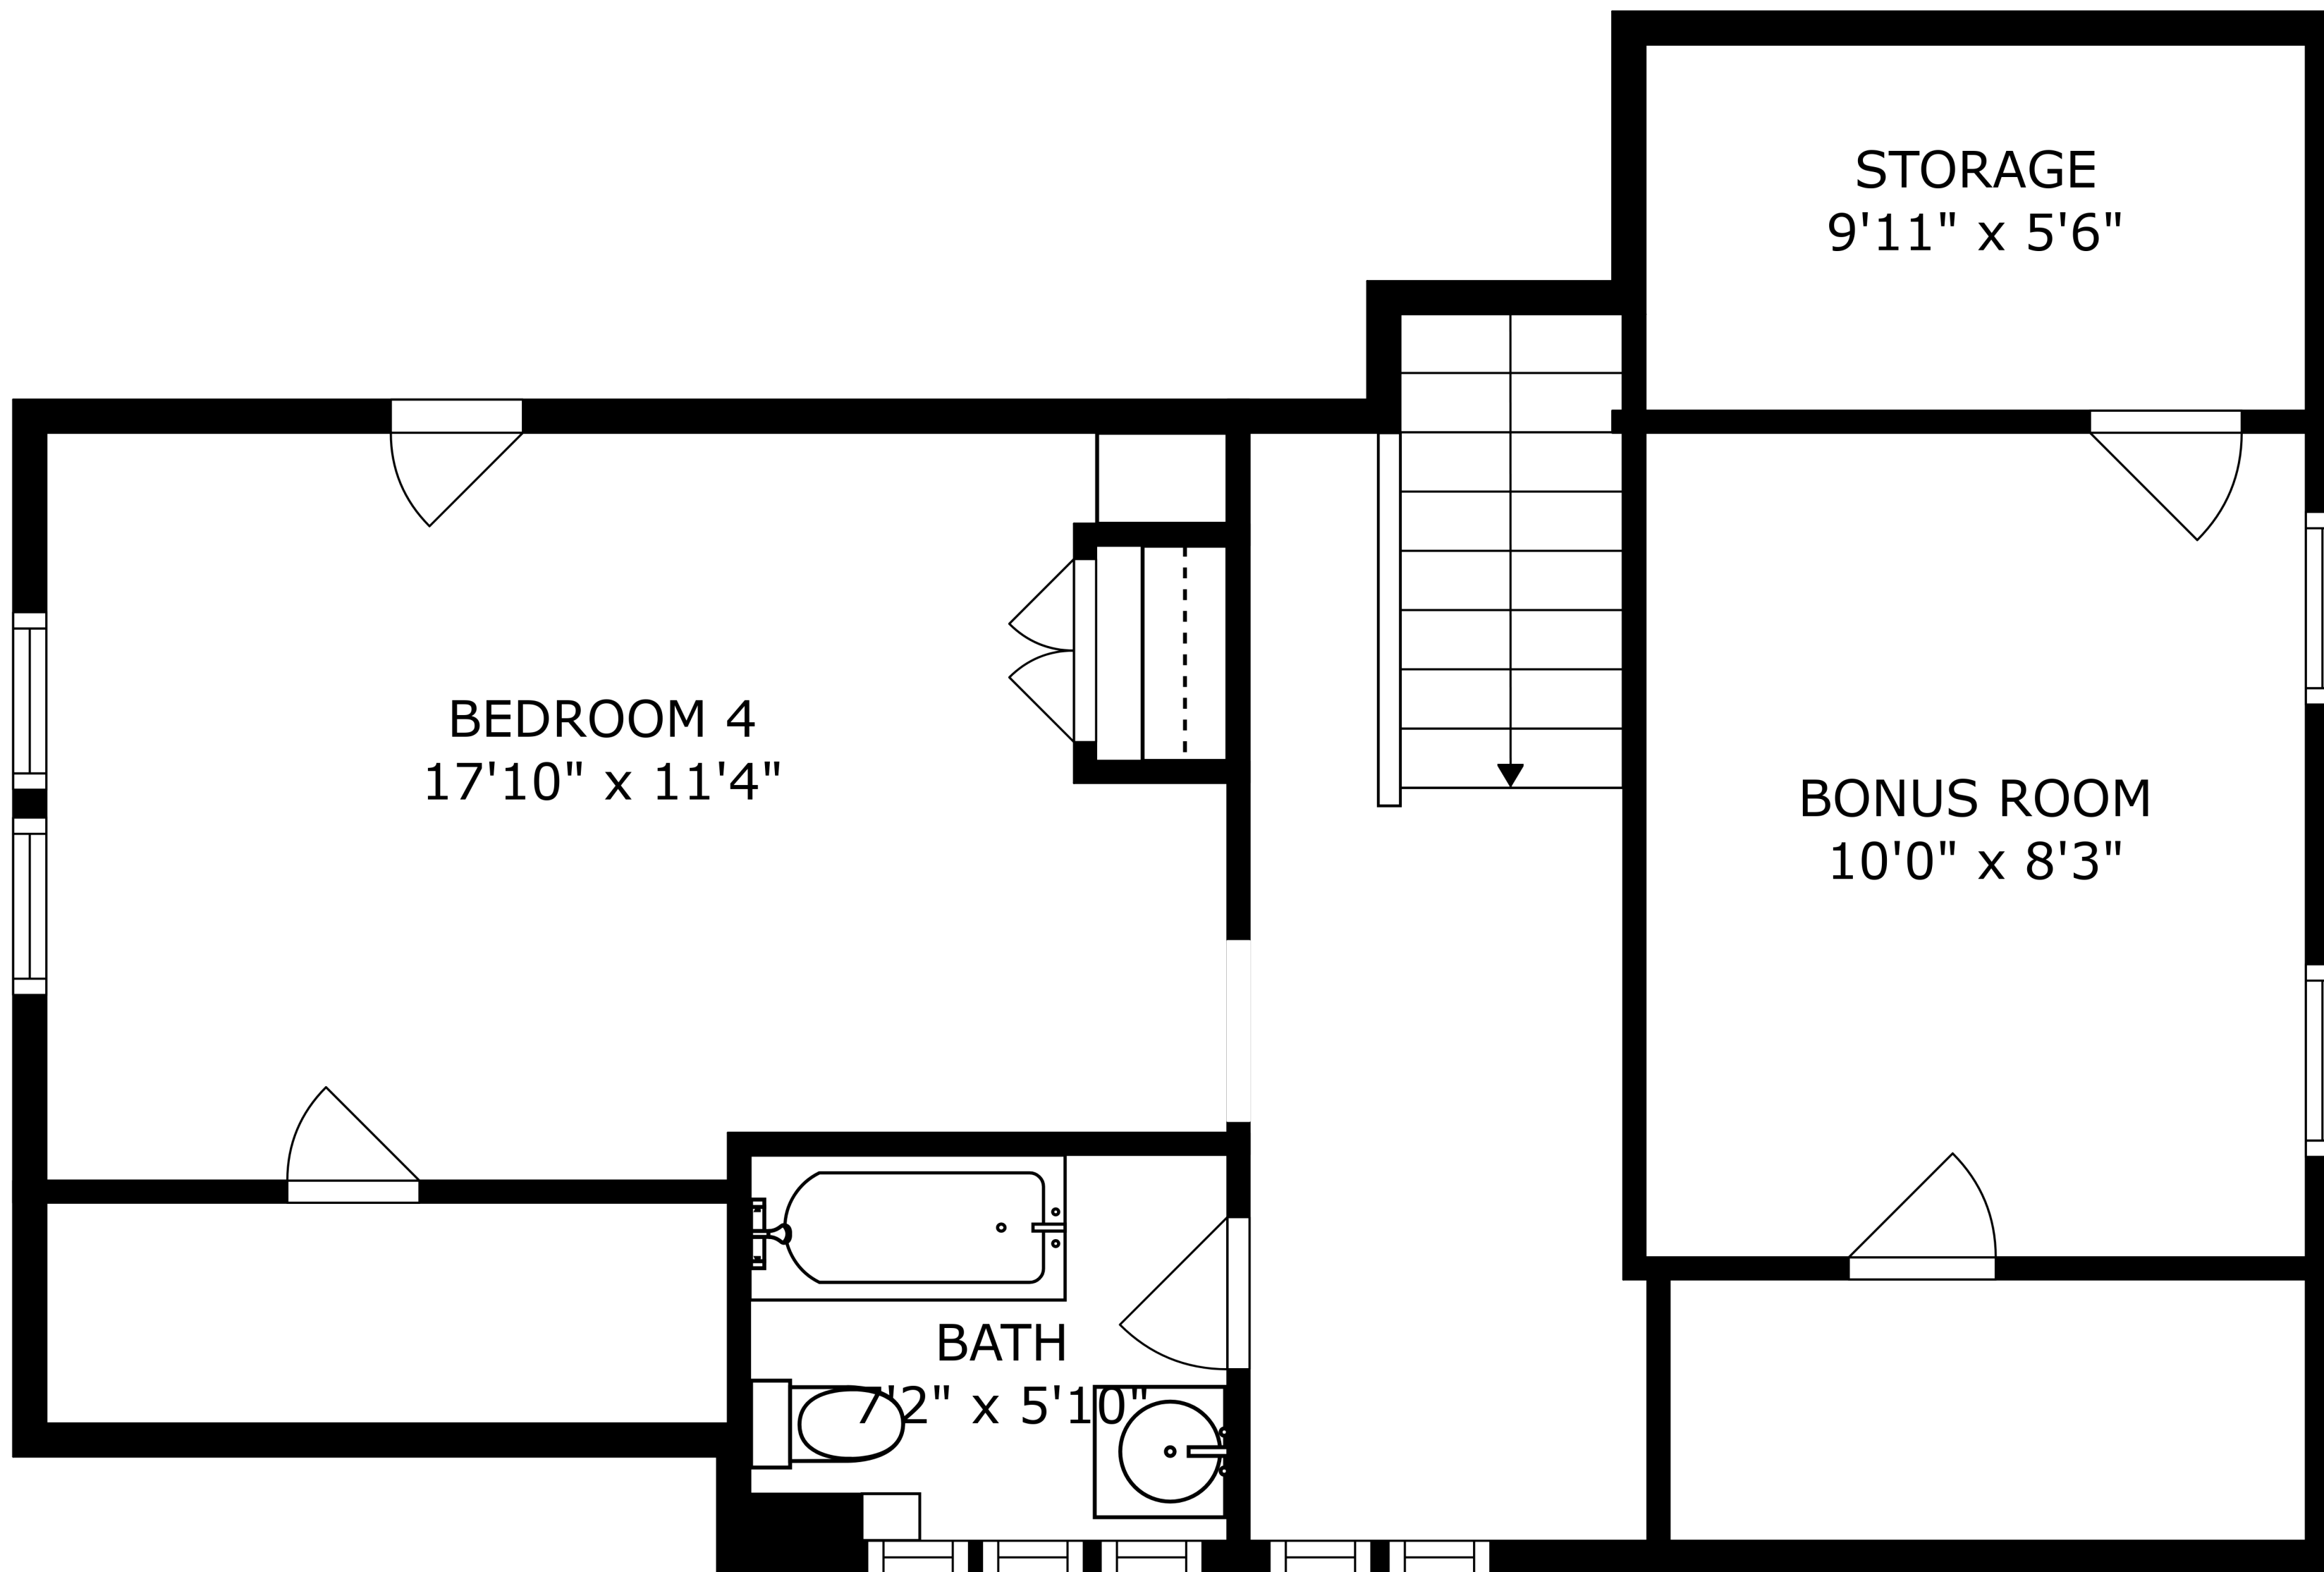

SIZES AND DIMENSIONS ARE APPROXIMATE, ACTUAL MAY VARY.

SIZES AND DIMENSIONS ARE APPROXIMATE, ACTUAL MAY VARY.

SIZES AND DIMENSIONS ARE APPROXIMATE, ACTUAL MAY VARY.

SIZES AND DIMENSIONS ARE APPROXIMATE, ACTUAL MAY VARY.

LAUNDRY ROOM ●  
16'4" x 17'11"

RECREATION ROOM  
20'1" x 15'7"

STORAGE  
3'5" x 12'1"

MECHANICAL ROOM  
15'0" x 33'10"

SIZES AND DIMENSIONS ARE APPROXIMATE, ACTUAL MAY VARY.