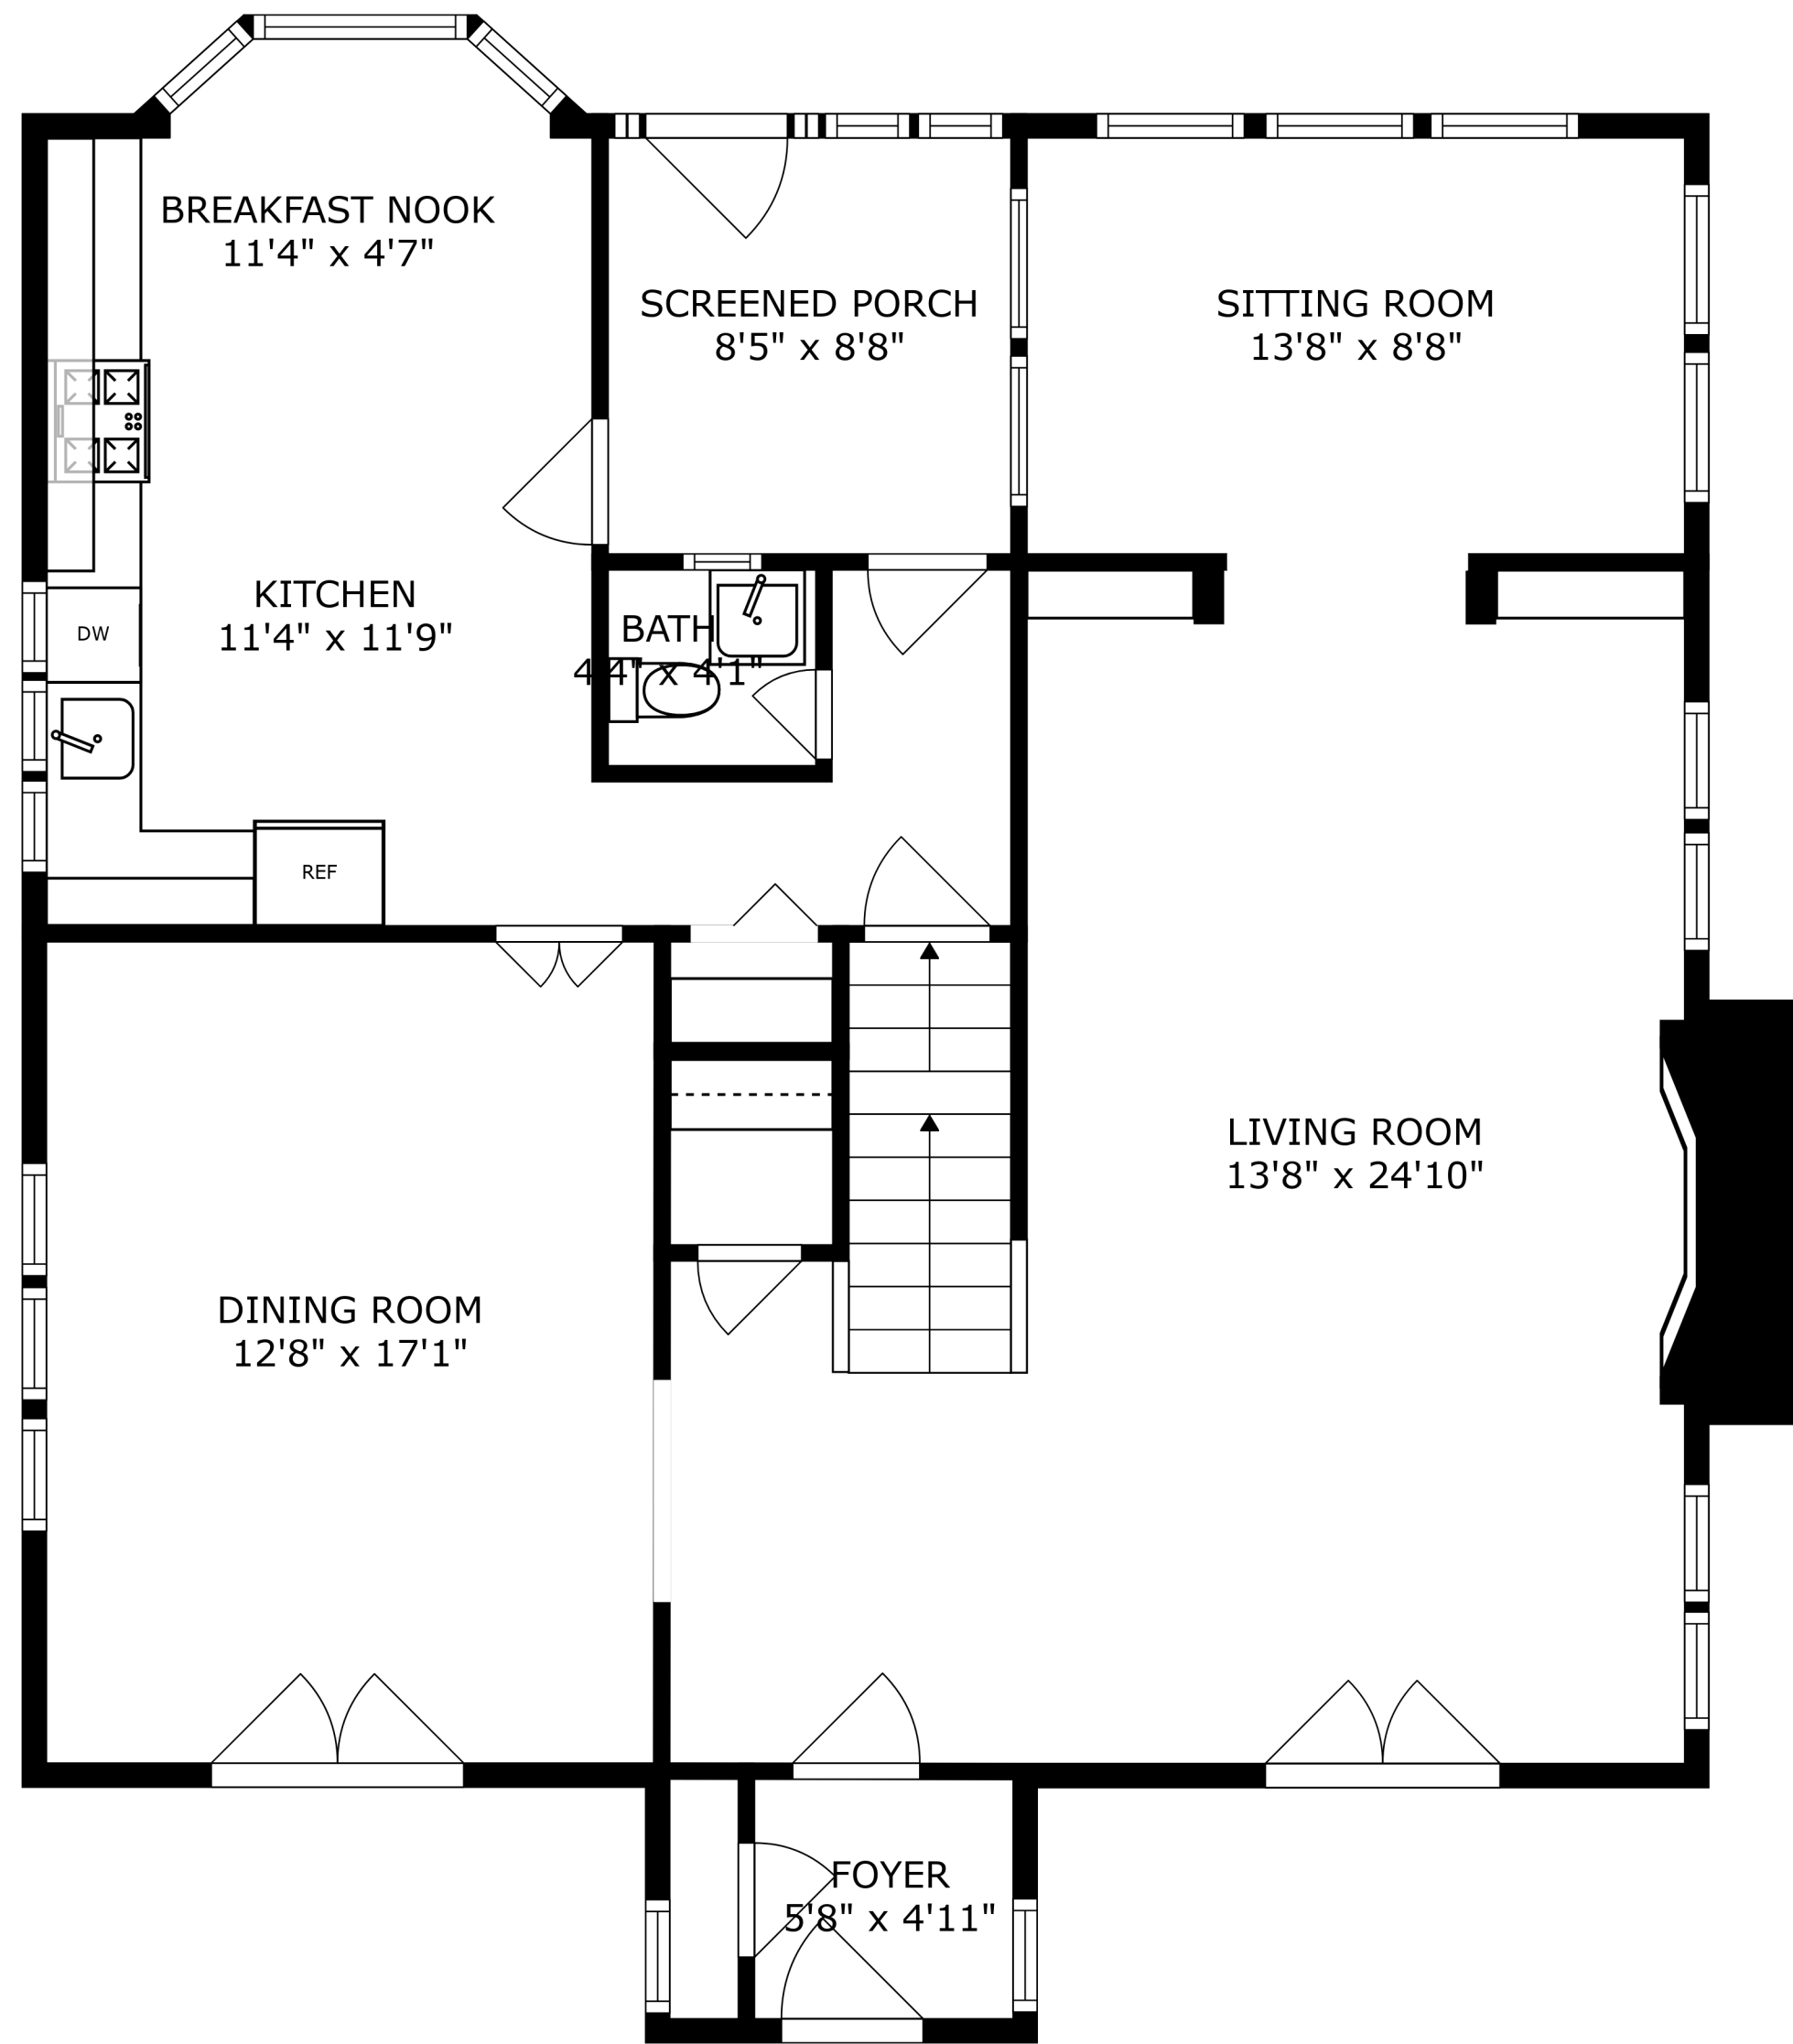

SIZES AND DIMENSIONS ARE APPROXIMATE, ACTUAL MAY VARY.

SIZES AND DIMENSIONS ARE APPROXIMATE, ACTUAL MAY VARY.

SIZES AND DIMENSIONS ARE APPROXIMATE, ACTUAL MAY VARY.

SIZES AND DIMENSIONS ARE APPROXIMATE, ACTUAL MAY VARY.

LAUNDRY ROOM ●  
16'4" x 17'11"

RECREATION ROOM  
20'1" x 15'7"

STORAGE  
3'5" x 12'1"

MECHANICAL ROOM  
15'0" x 33'10"

SIZES AND DIMENSIONS ARE APPROXIMATE, ACTUAL MAY VARY.