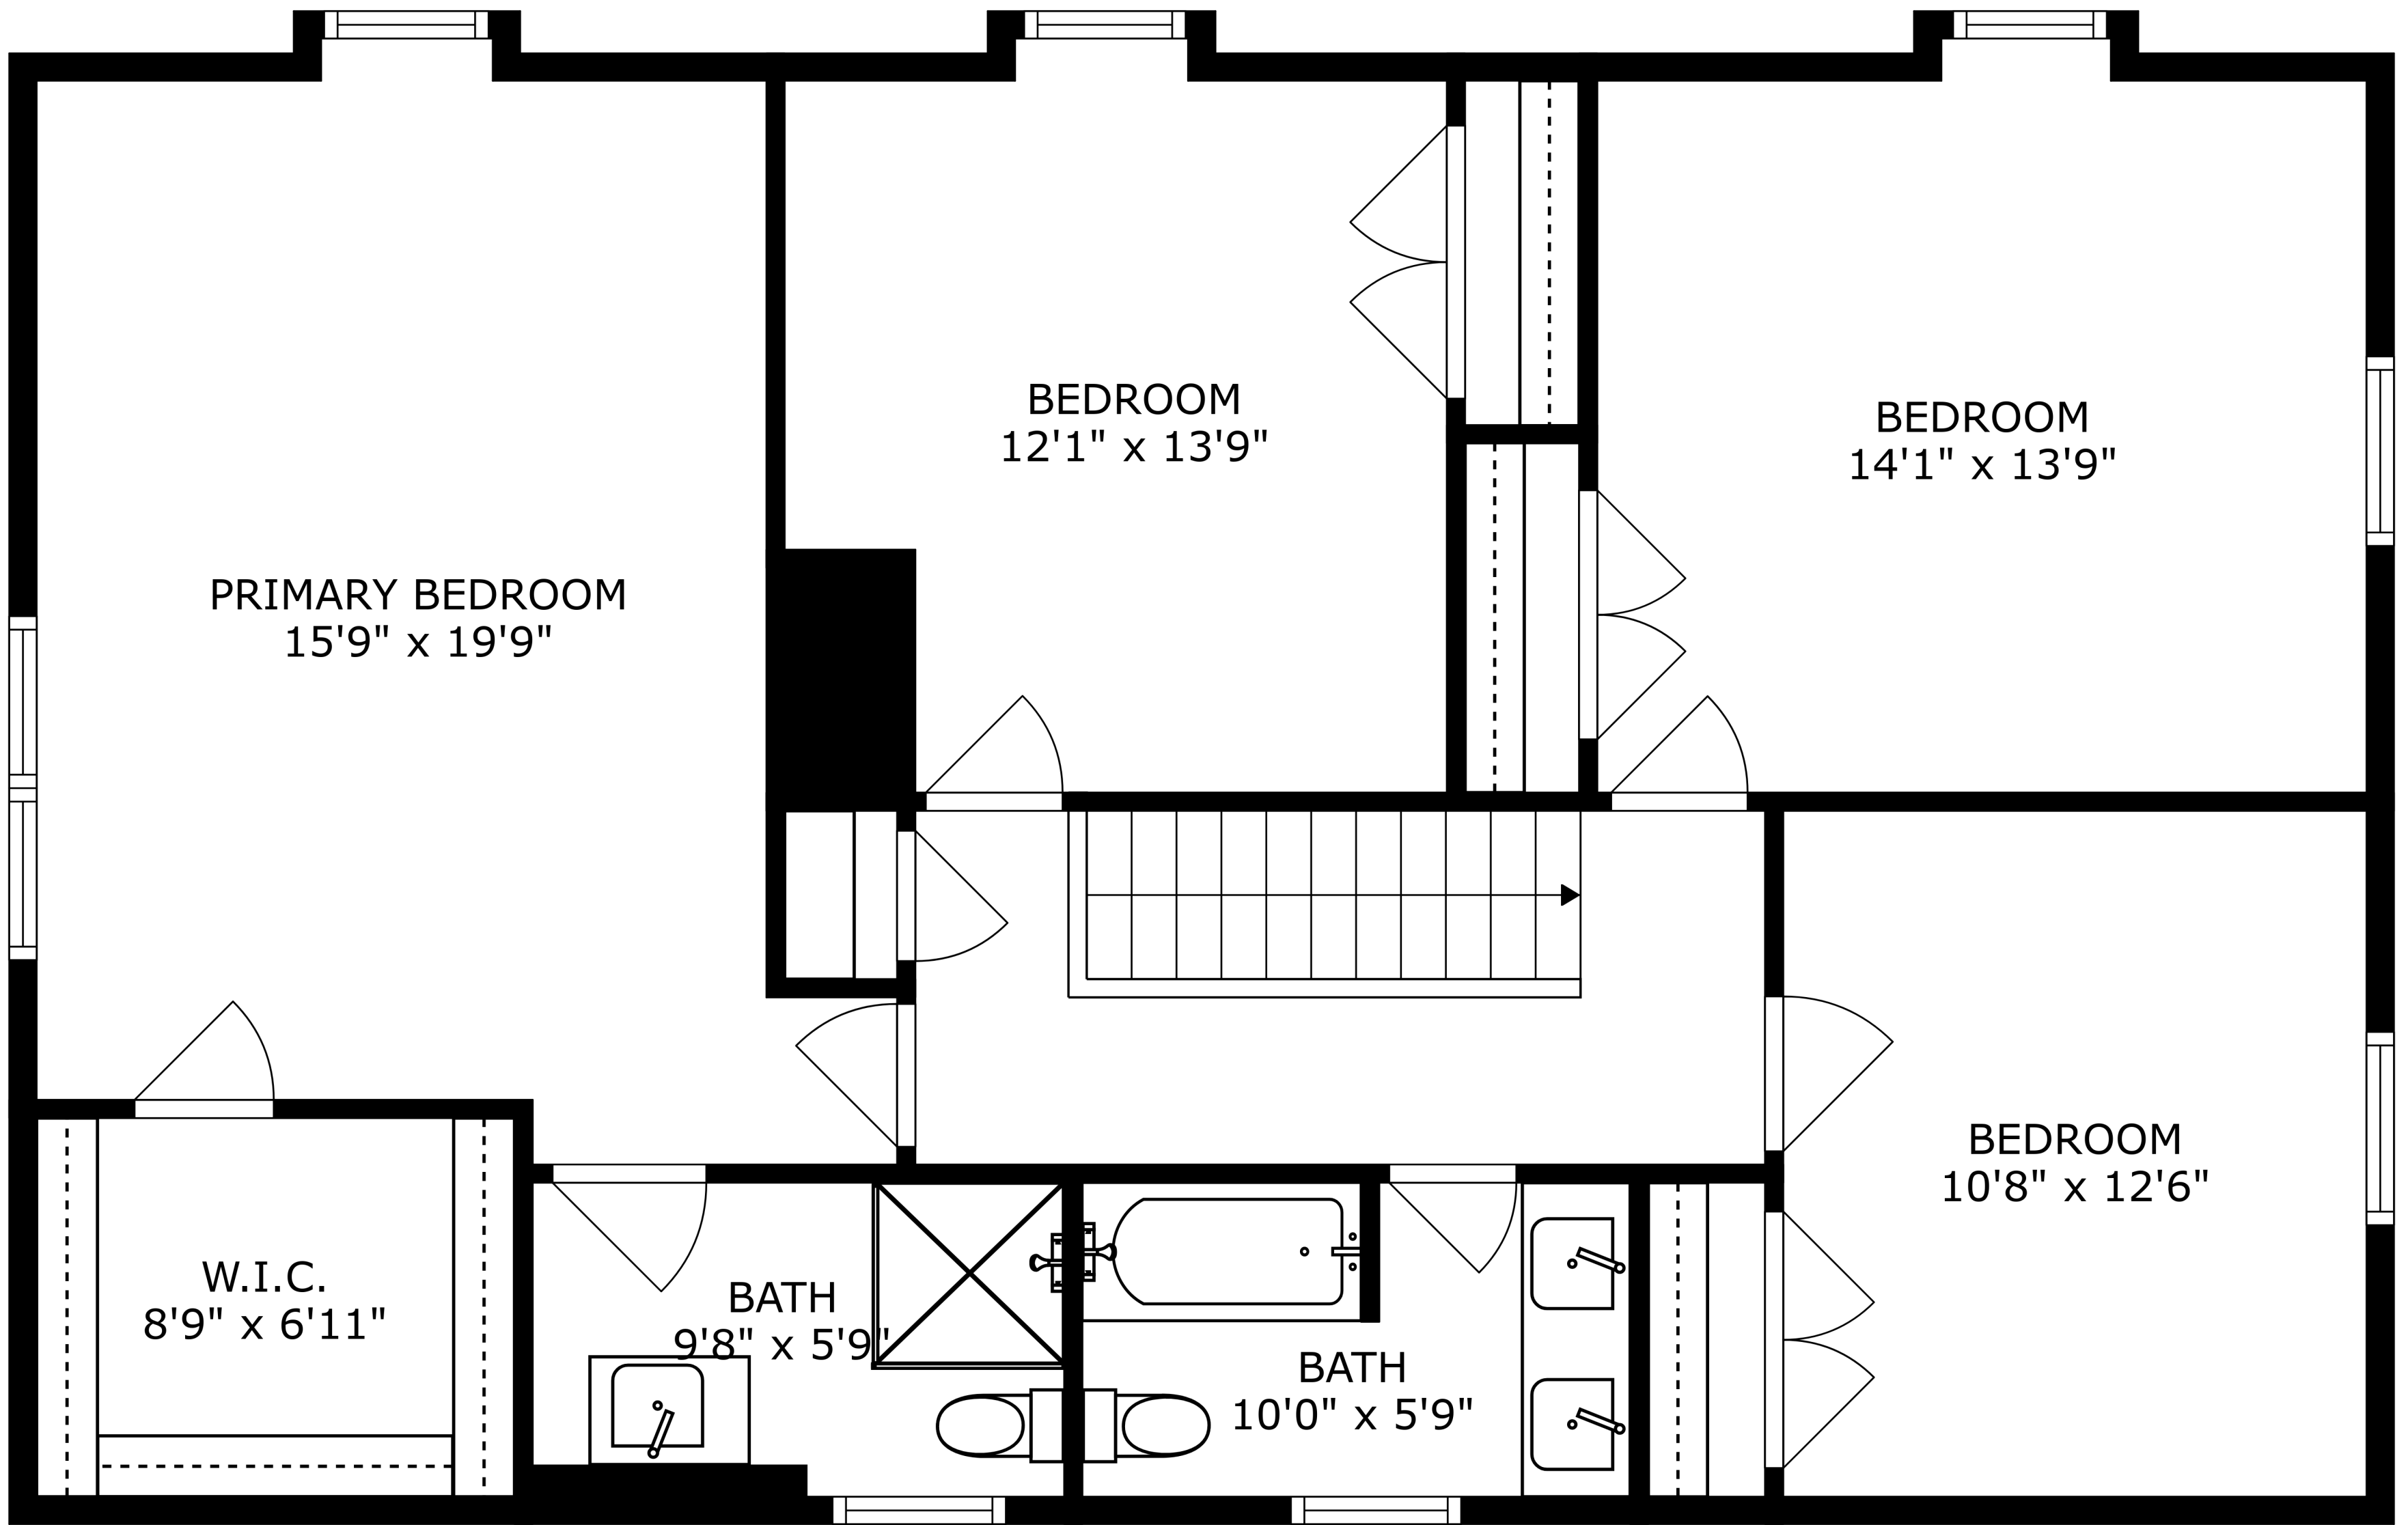

PATIO
26'10" x 36'4"

SIZES AND DIMENSIONS ARE APPROXIMATE, ACTUAL MAY VARY.

PRIMARY BEDROOM
15'9" x 19'9"

BEDROOM
12'1" x 13'9"

BEDROOM
14'1" x 13'9"

W.I.C.
8'9" x 6'11"

BATH
9'8" x 5'9"

BATH
10'0" x 5'9"

BEDROOM
10'8" x 12'6"

SIZES AND DIMENSIONS ARE APPROXIMATE, ACTUAL MAY VARY.

SIZES AND DIMENSIONS ARE APPROXIMATE, ACTUAL MAY VARY.

SIZES AND DIMENSIONS ARE APPROXIMATE, ACTUAL MAY VARY.