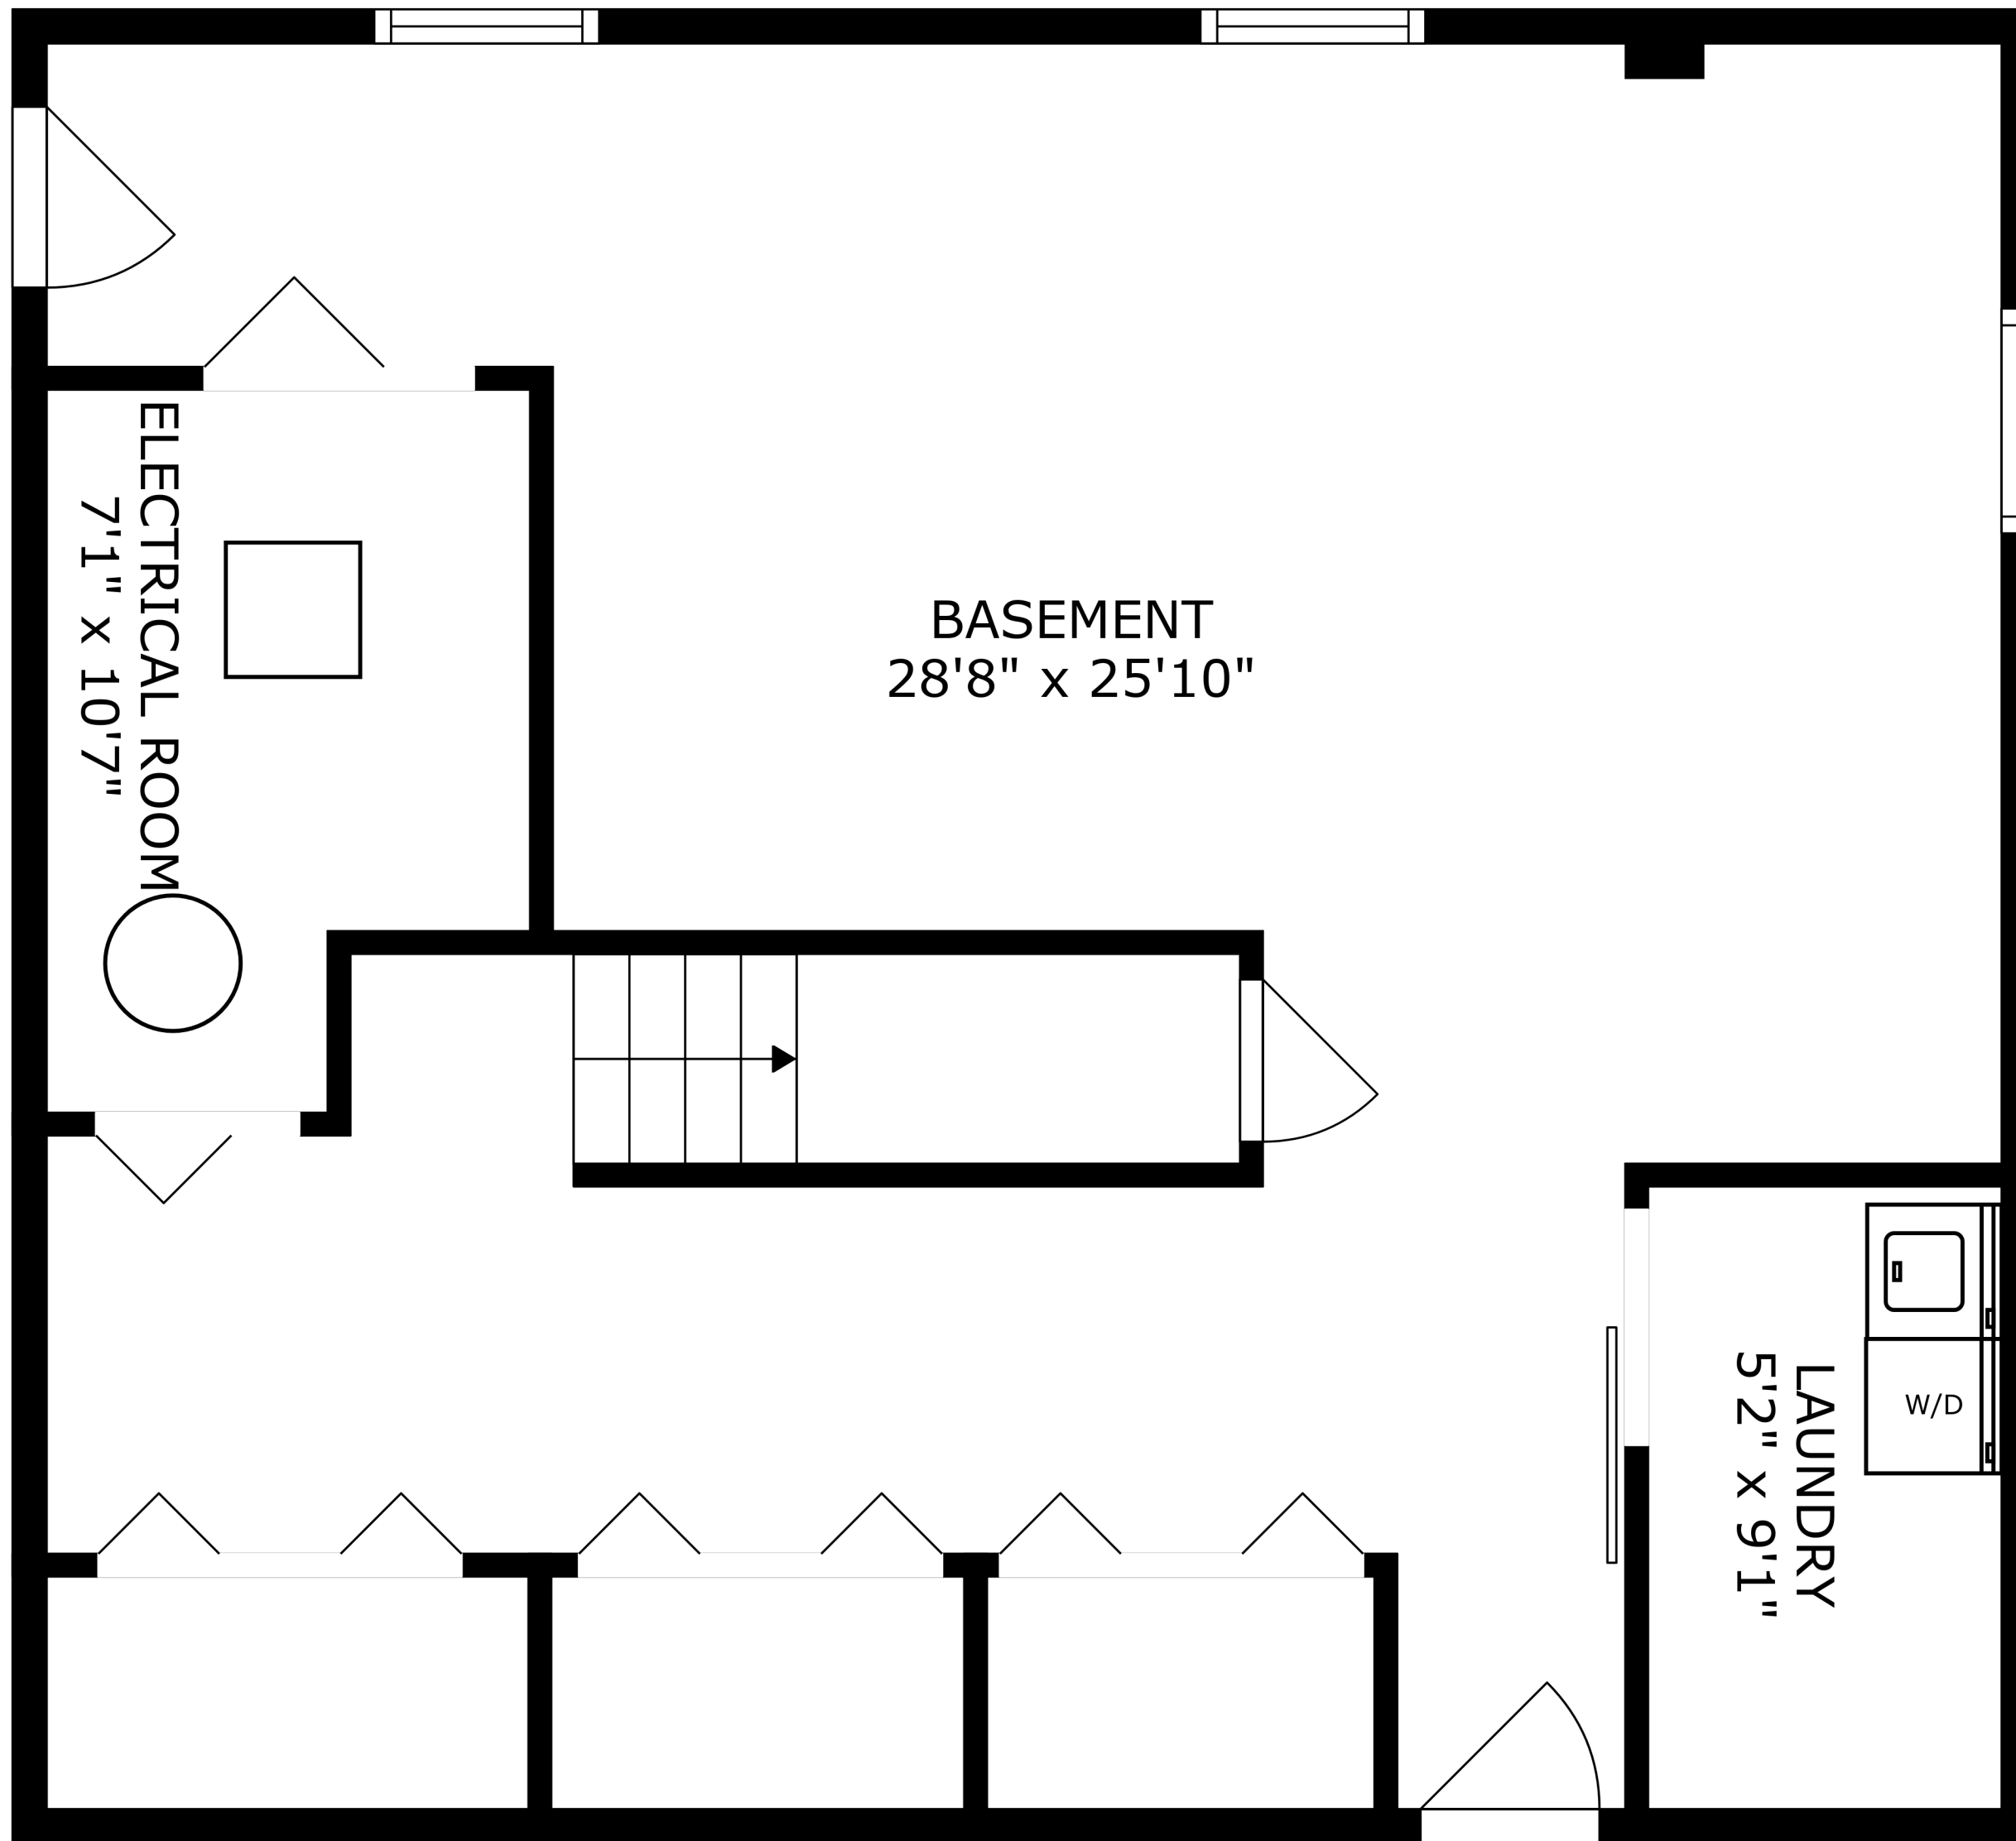

PATIO
26'10" x 36'4"

SIZES AND DIMENSIONS ARE APPROXIMATE, ACTUAL MAY VARY.

PRIMARY BEDROOM
15'9" x 19'9"

BEDROOM
12'1" x 13'9"

BEDROOM
14'1" x 13'9"

W.I.C.
8'9" x 6'11"

BATH
9'8" x 5'9"

BATH
10'0" x 5'9"

BEDROOM
10'8" x 12'6"

SIZES AND DIMENSIONS ARE APPROXIMATE, ACTUAL MAY VARY.

SIZES AND DIMENSIONS ARE APPROXIMATE, ACTUAL MAY VARY.

SIZES AND DIMENSIONS ARE APPROXIMATE, ACTUAL MAY VARY.