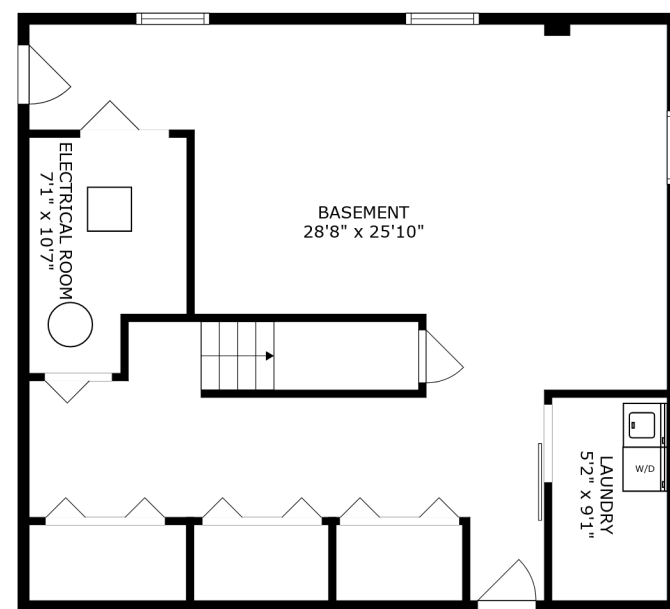

PATIO
26'10" x 36'4"

SIZES AND DIMENSIONS ARE APPROXIMATE, ACTUAL MAY VARY.

PRIMARY BEDROOM
15'9" x 19'9"

BEDROOM
12'1" x 13'9"

BEDROOM
14'1" x 13'9"

W.I.C.
8'9" x 6'11"

BATH
9'8" x 5'9"

BATH
10'0" x 5'9"

BEDROOM
10'8" x 12'6"

SIZES AND DIMENSIONS ARE APPROXIMATE, ACTUAL MAY VARY.

SIZES AND DIMENSIONS ARE APPROXIMATE, ACTUAL MAY VARY.

SIZES AND DIMENSIONS ARE APPROXIMATE, ACTUAL MAY VARY.