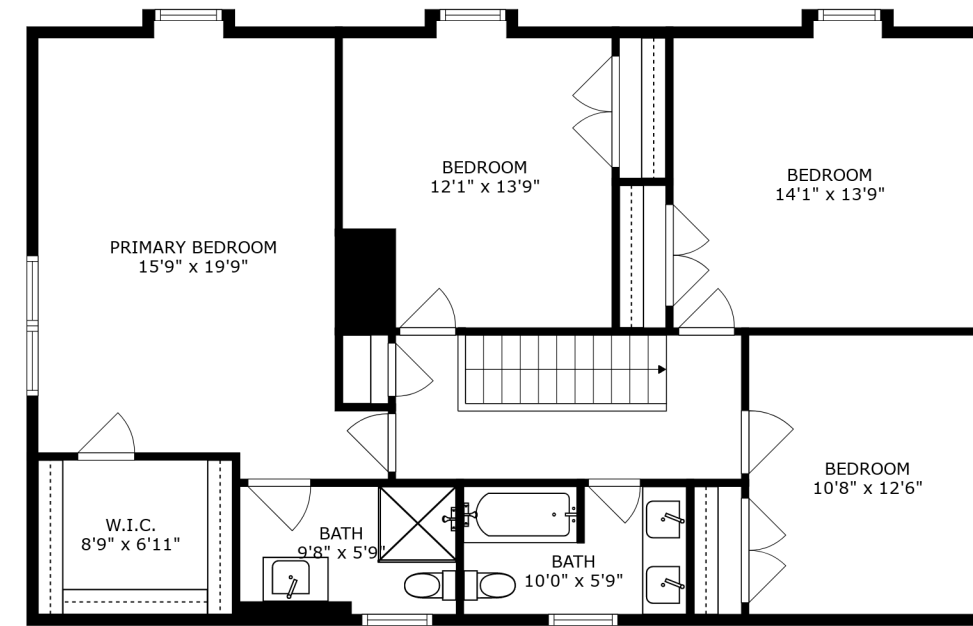

PATIO
26'10" x 36'4"

SIZES AND DIMENSIONS ARE APPROXIMATE, ACTUAL MAY VARY.

PRIMARY BEDROOM
15'9" x 19'9"

BEDROOM
12'1" x 13'9"

BEDROOM
14'1" x 13'9"

W.I.C.
8'9" x 6'11"

BATH
9'8" x 5'9"

BATH
10'0" x 5'9"

BEDROOM
10'8" x 12'6"

SIZES AND DIMENSIONS ARE APPROXIMATE, ACTUAL MAY VARY.

SIZES AND DIMENSIONS ARE APPROXIMATE, ACTUAL MAY VARY.

SIZES AND DIMENSIONS ARE APPROXIMATE, ACTUAL MAY VARY.