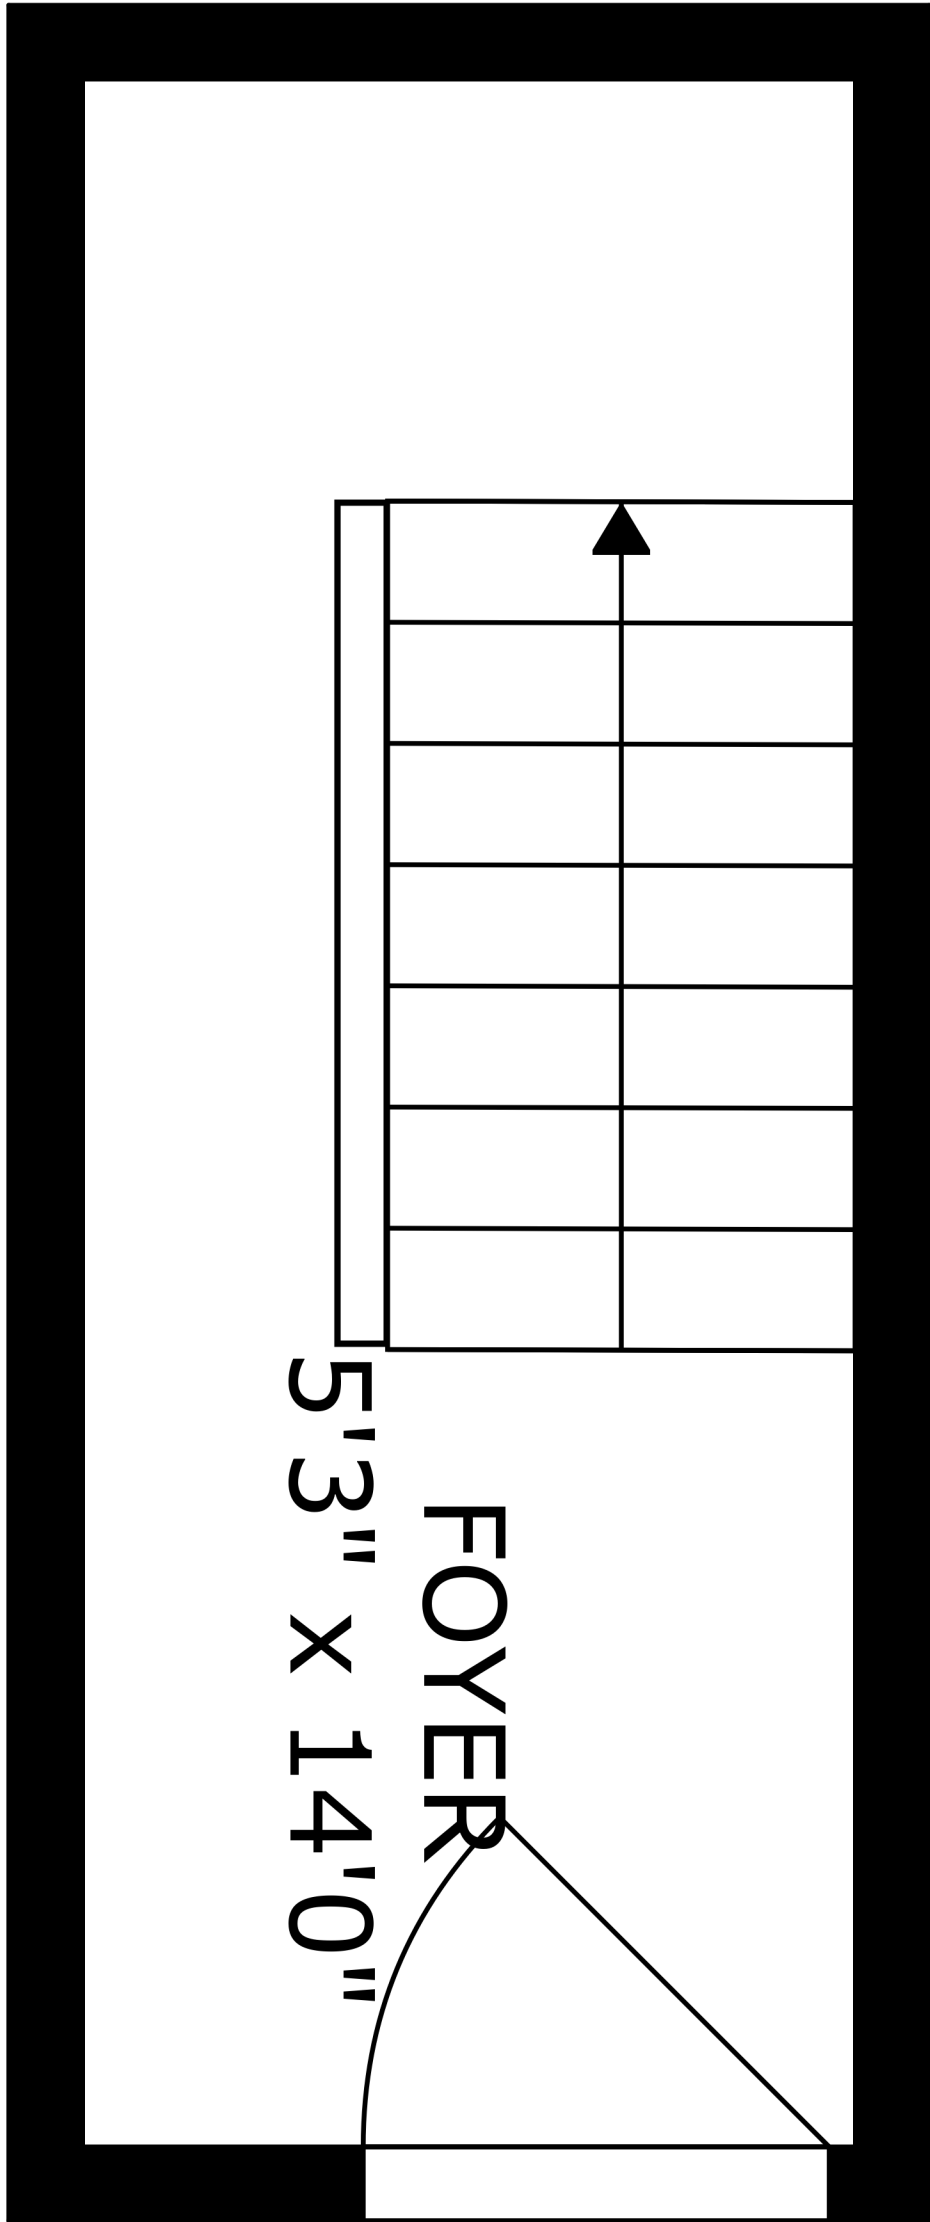

FLOOR 1

FLOOR 2

FLOOR 3

SIZES AND DIMENSIONS ARE APPROXIMATE, ACTUAL MAY VARY.

ROOF-TOP DECK
34'7" x 56'7"

SIZES AND DIMENSIONS ARE APPROXIMATE, ACTUAL MAY VARY.

SIZES AND DIMENSIONS ARE APPROXIMATE, ACTUAL MAY VARY.

SIZES AND DIMENSIONS ARE APPROXIMATE, ACTUAL MAY VARY.