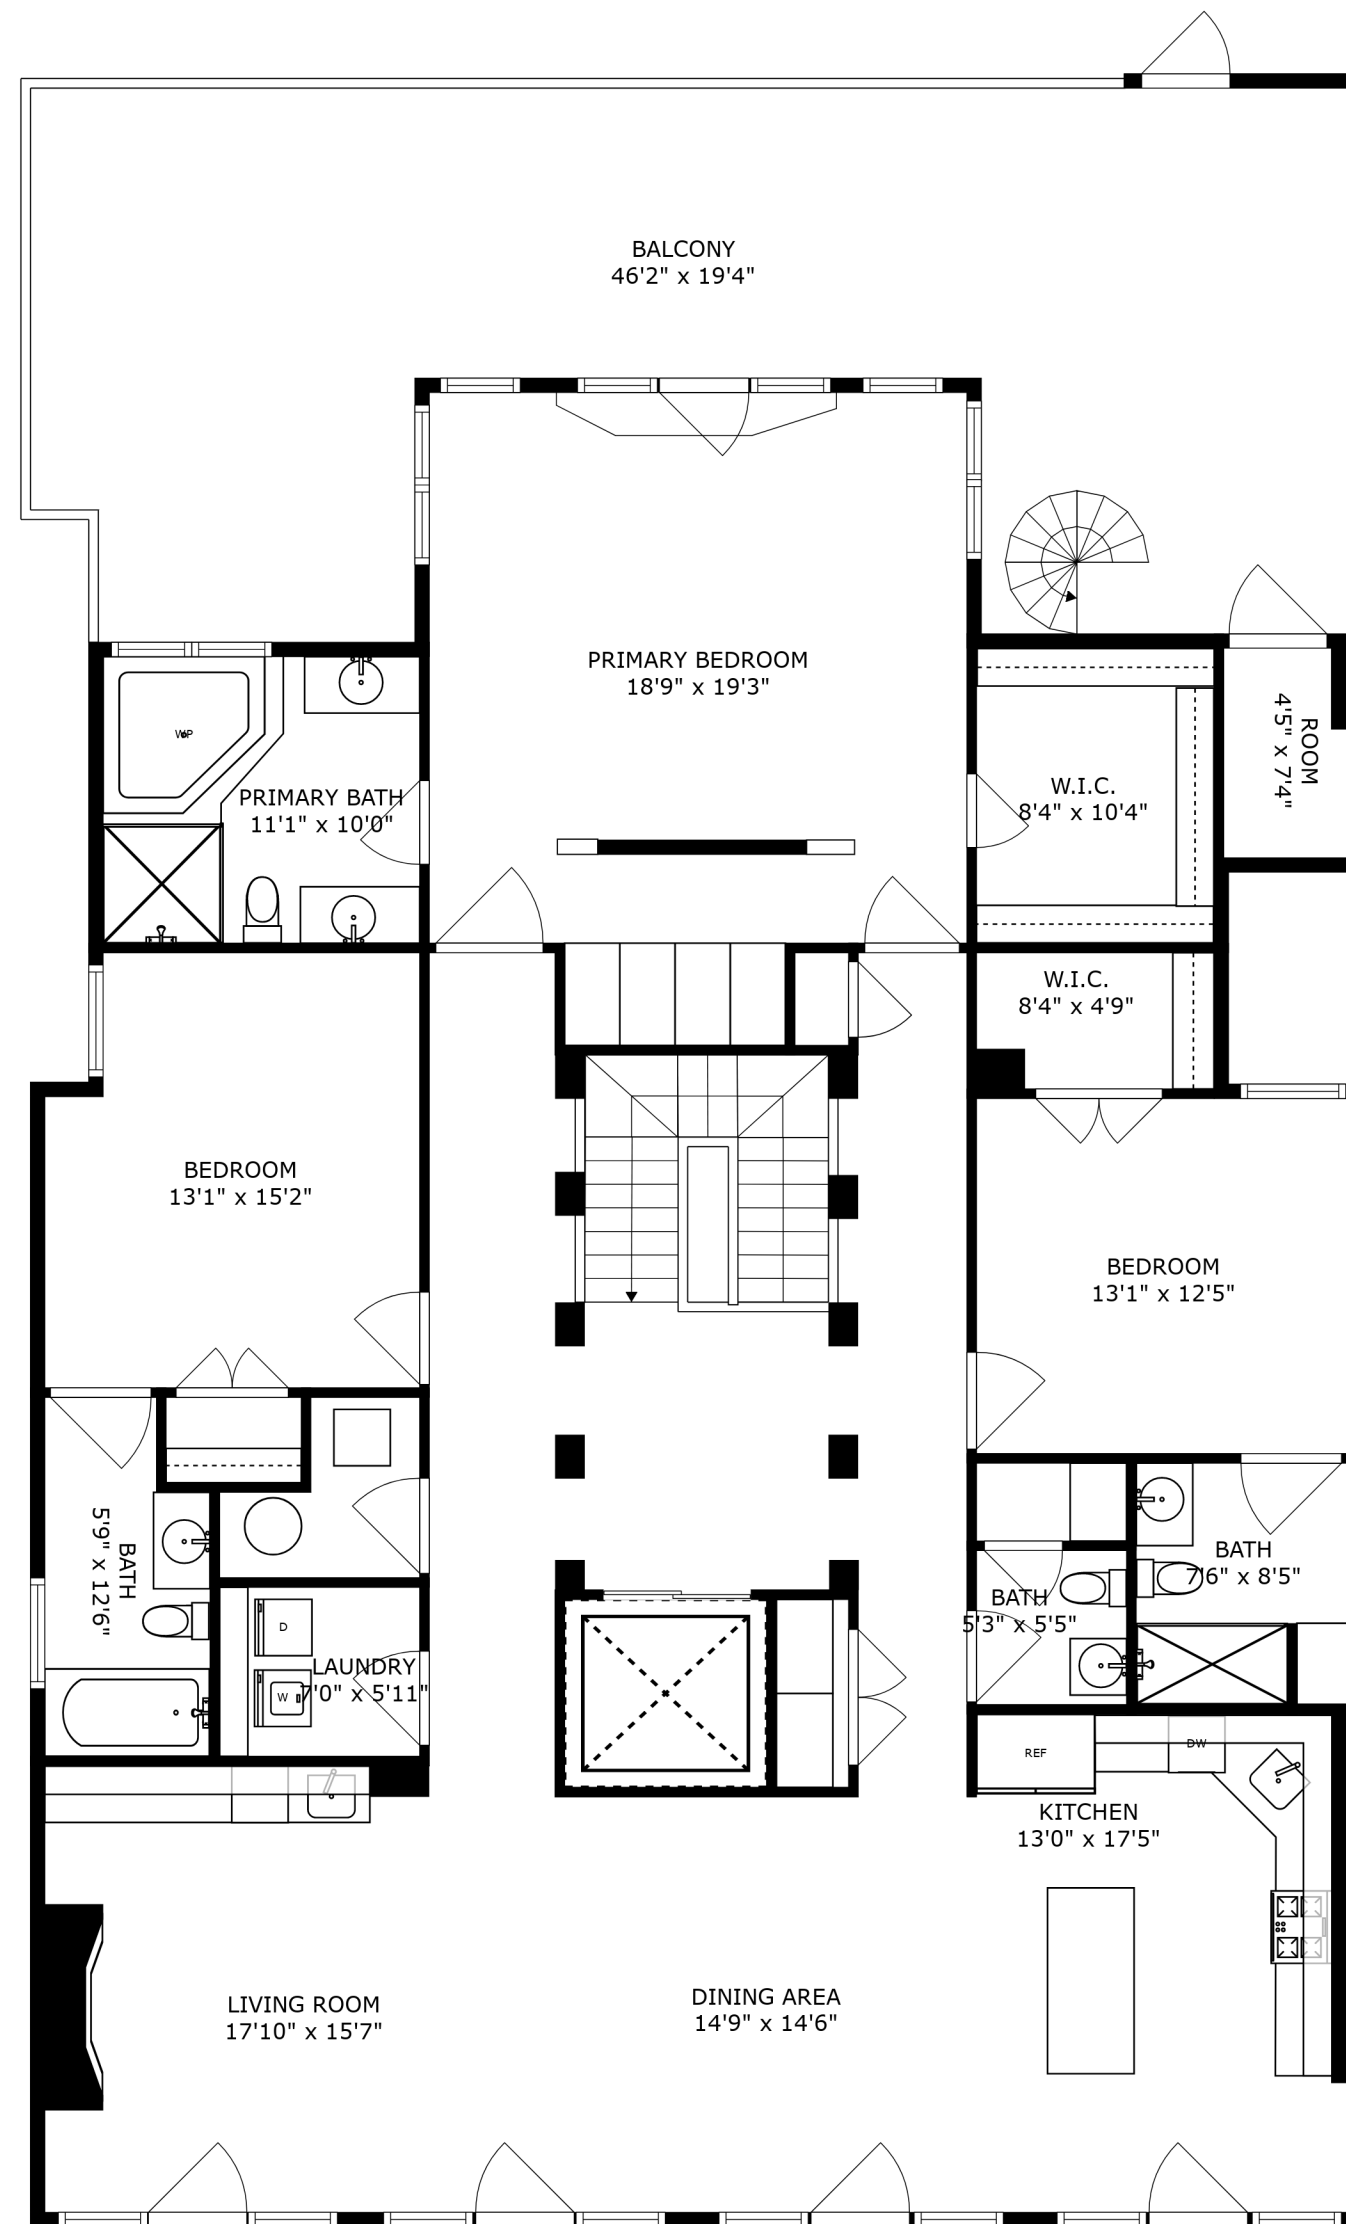

FLOOR 1

FLOOR 2

FLOOR 3

SIZES AND DIMENSIONS ARE APPROXIMATE, ACTUAL MAY VARY.

ROOF-TOP DECK
34'7" x 56'7"

SIZES AND DIMENSIONS ARE APPROXIMATE, ACTUAL MAY VARY.

SIZES AND DIMENSIONS ARE APPROXIMATE, ACTUAL MAY VARY.

SIZES AND DIMENSIONS ARE APPROXIMATE, ACTUAL MAY VARY.