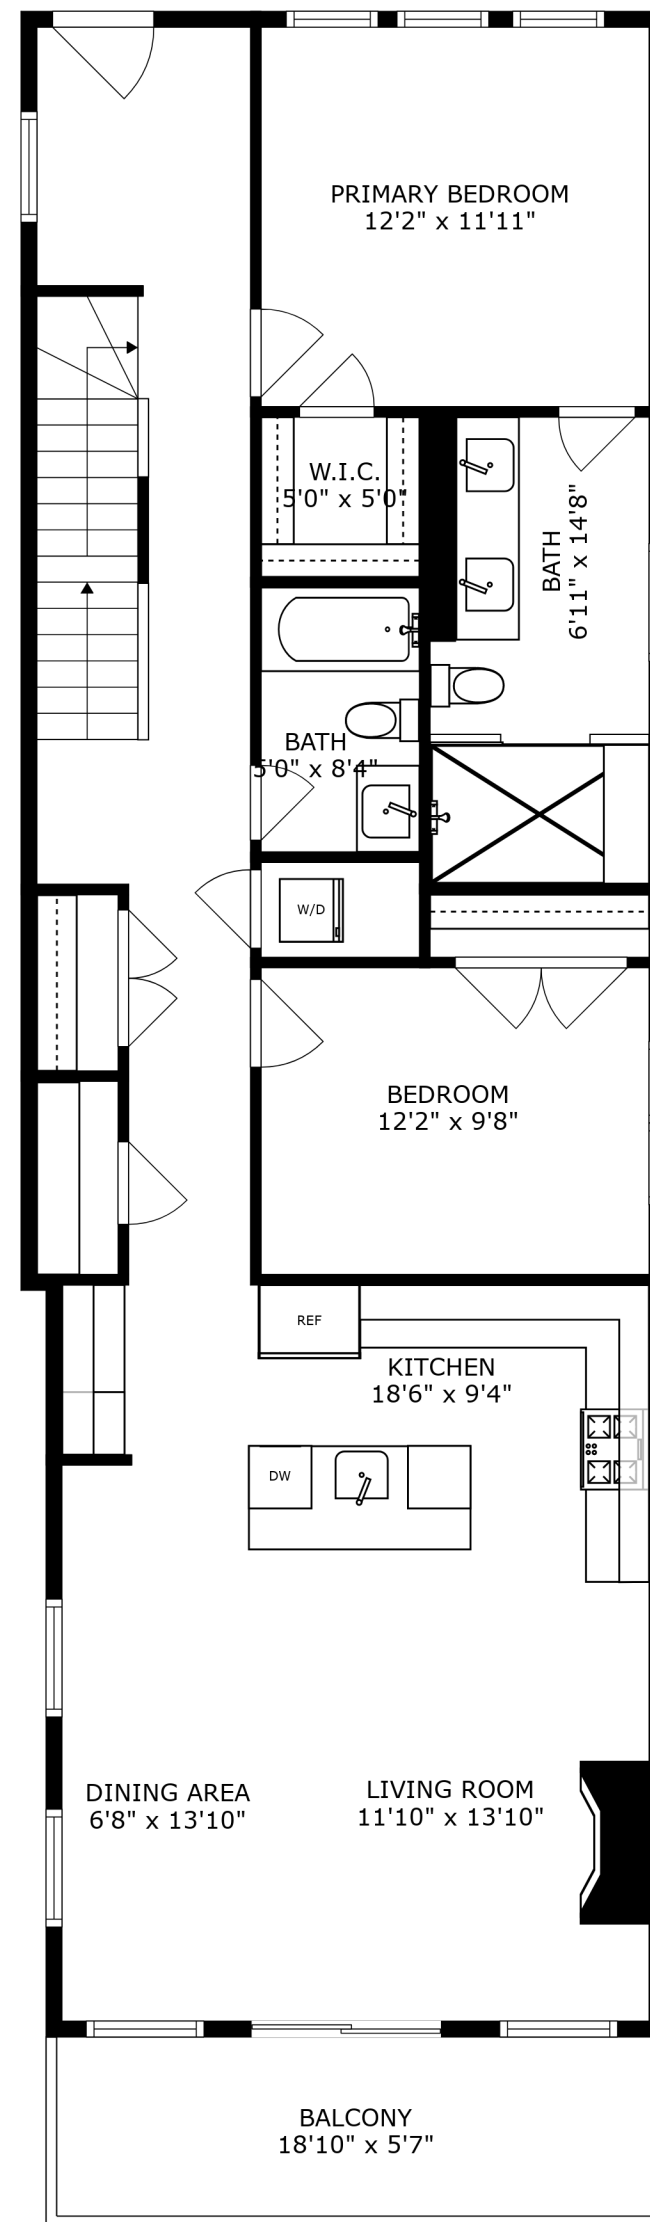

SIZES AND DIMENSIONS ARE APPROXIMATE, ACTUAL MAY VARY.

TERRACE
19'7" x 63'1"

SIZES AND DIMENSIONS ARE APPROXIMATE, ACTUAL MAY VARY.

SIZES AND DIMENSIONS ARE APPROXIMATE, ACTUAL MAY VARY.