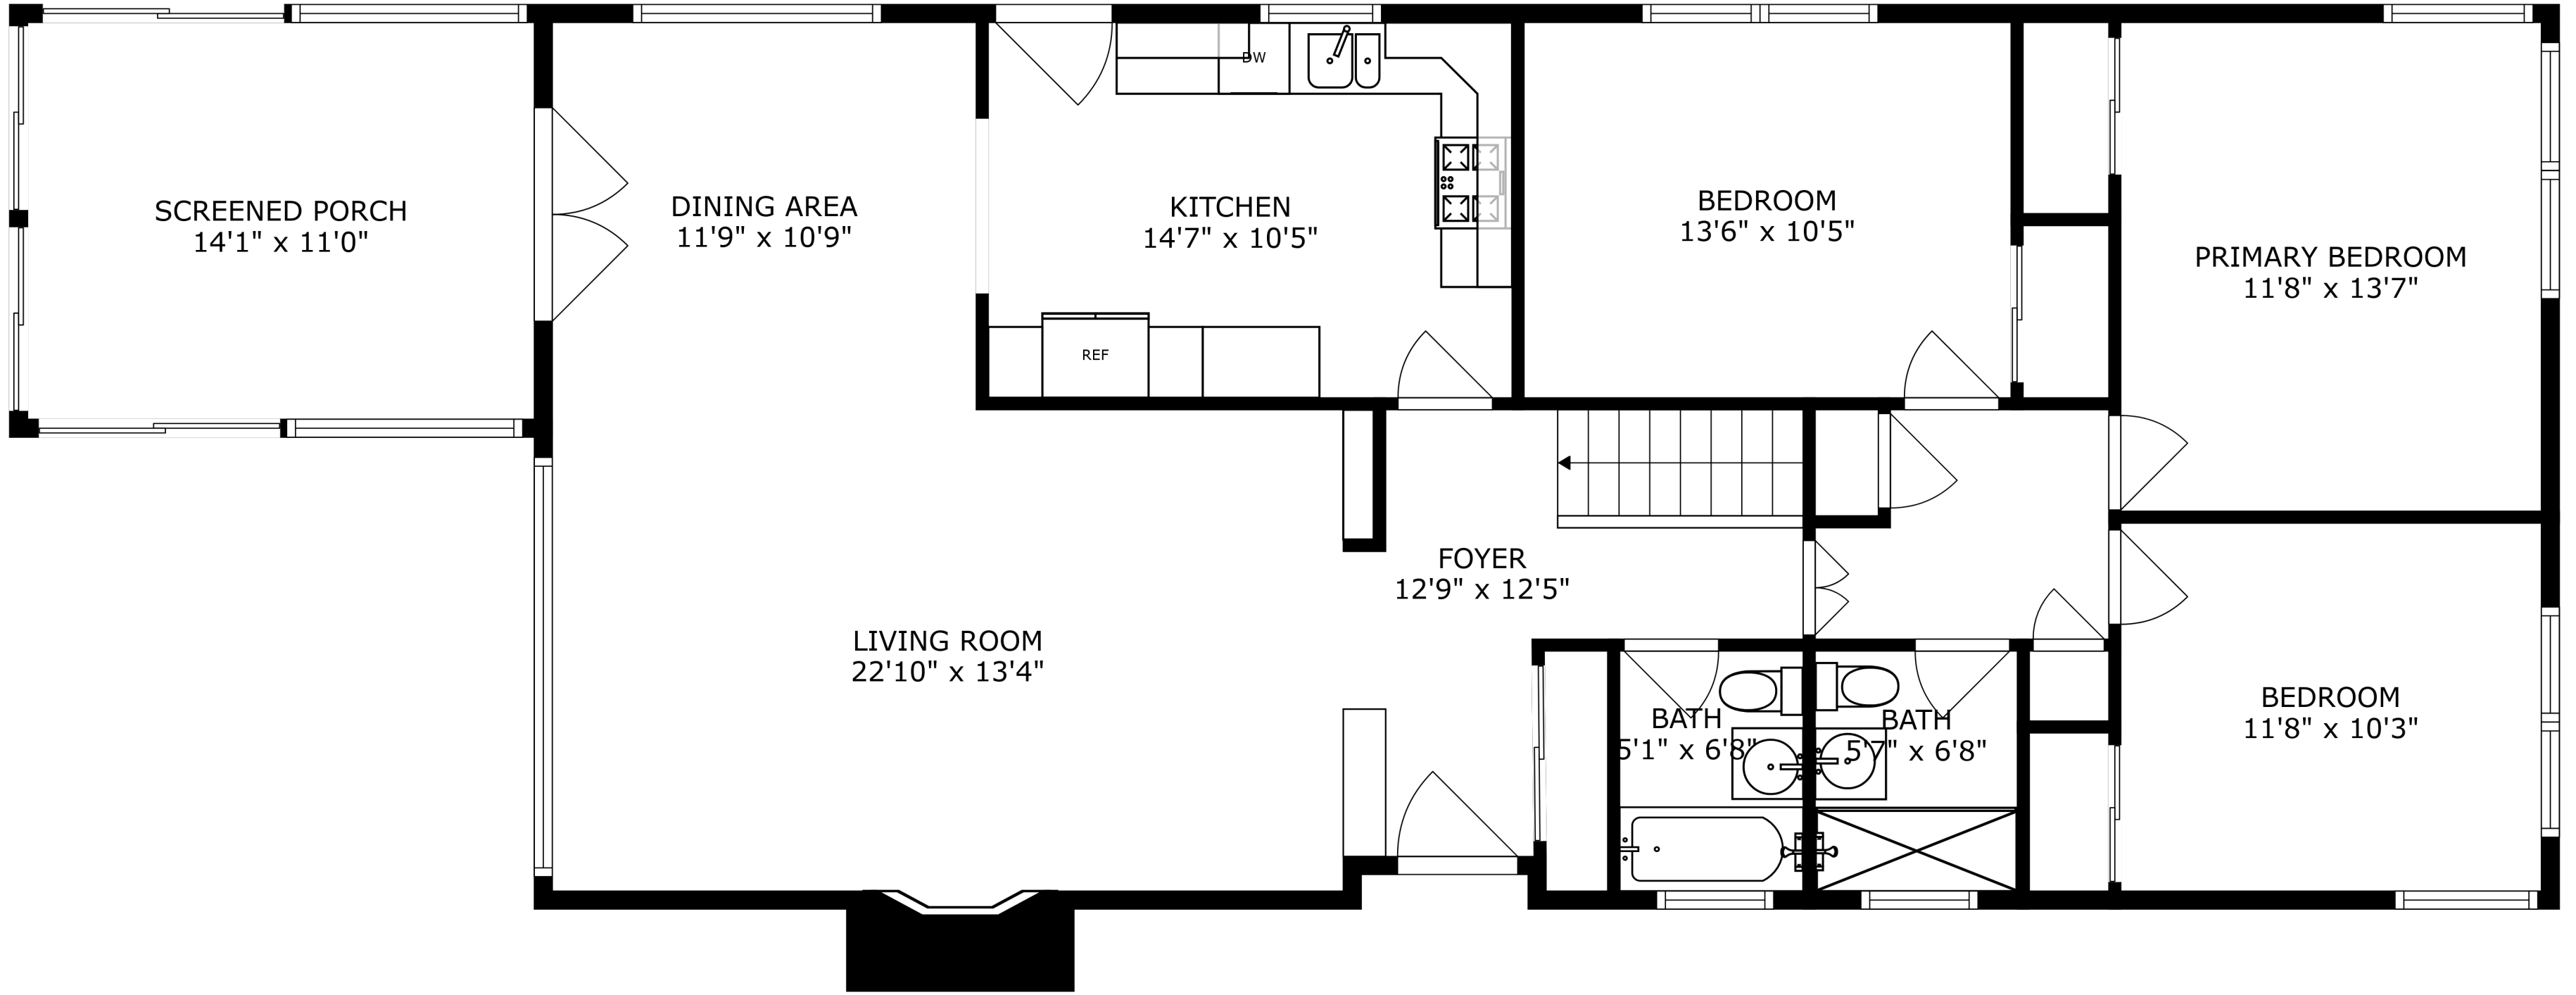

SIZES AND DIMENSIONS ARE APPROXIMATE, ACTUAL MAY VARY.

SIZES AND DIMENSIONS ARE APPROXIMATE, ACTUAL MAY VARY.

LAUNDRY/MECHANICAL ROOM
29'2" x 24'2"

FAMILY ROOM
25'9" x 13'8"

OFFICE/BONUS
25'9" x 10'1"

SIZES AND DIMENSIONS ARE APPROXIMATE, ACTUAL MAY VARY.