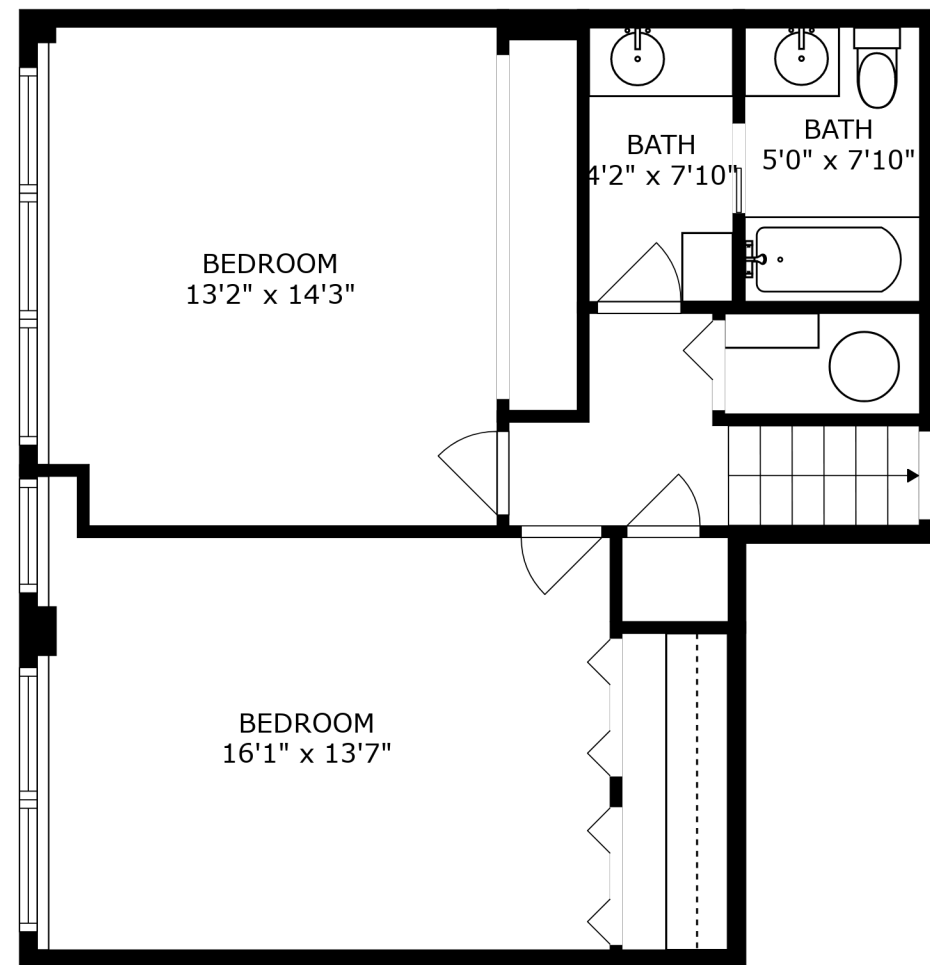

FLOOR 3

FLOOR 1

FLOOR 2

SIZES AND DIMENSIONS ARE APPROXIMATE, ACTUAL MAY VARY.

PRIMARY BEDROOM
15'2" x 26'5"

BATH
11'1" x 7'11"

W.I.C.
4'0" x 9'2"

SIZES AND DIMENSIONS ARE APPROXIMATE, ACTUAL MAY VARY.

SIZES AND DIMENSIONS ARE APPROXIMATE, ACTUAL MAY VARY.

SIZES AND DIMENSIONS ARE APPROXIMATE, ACTUAL MAY VARY.