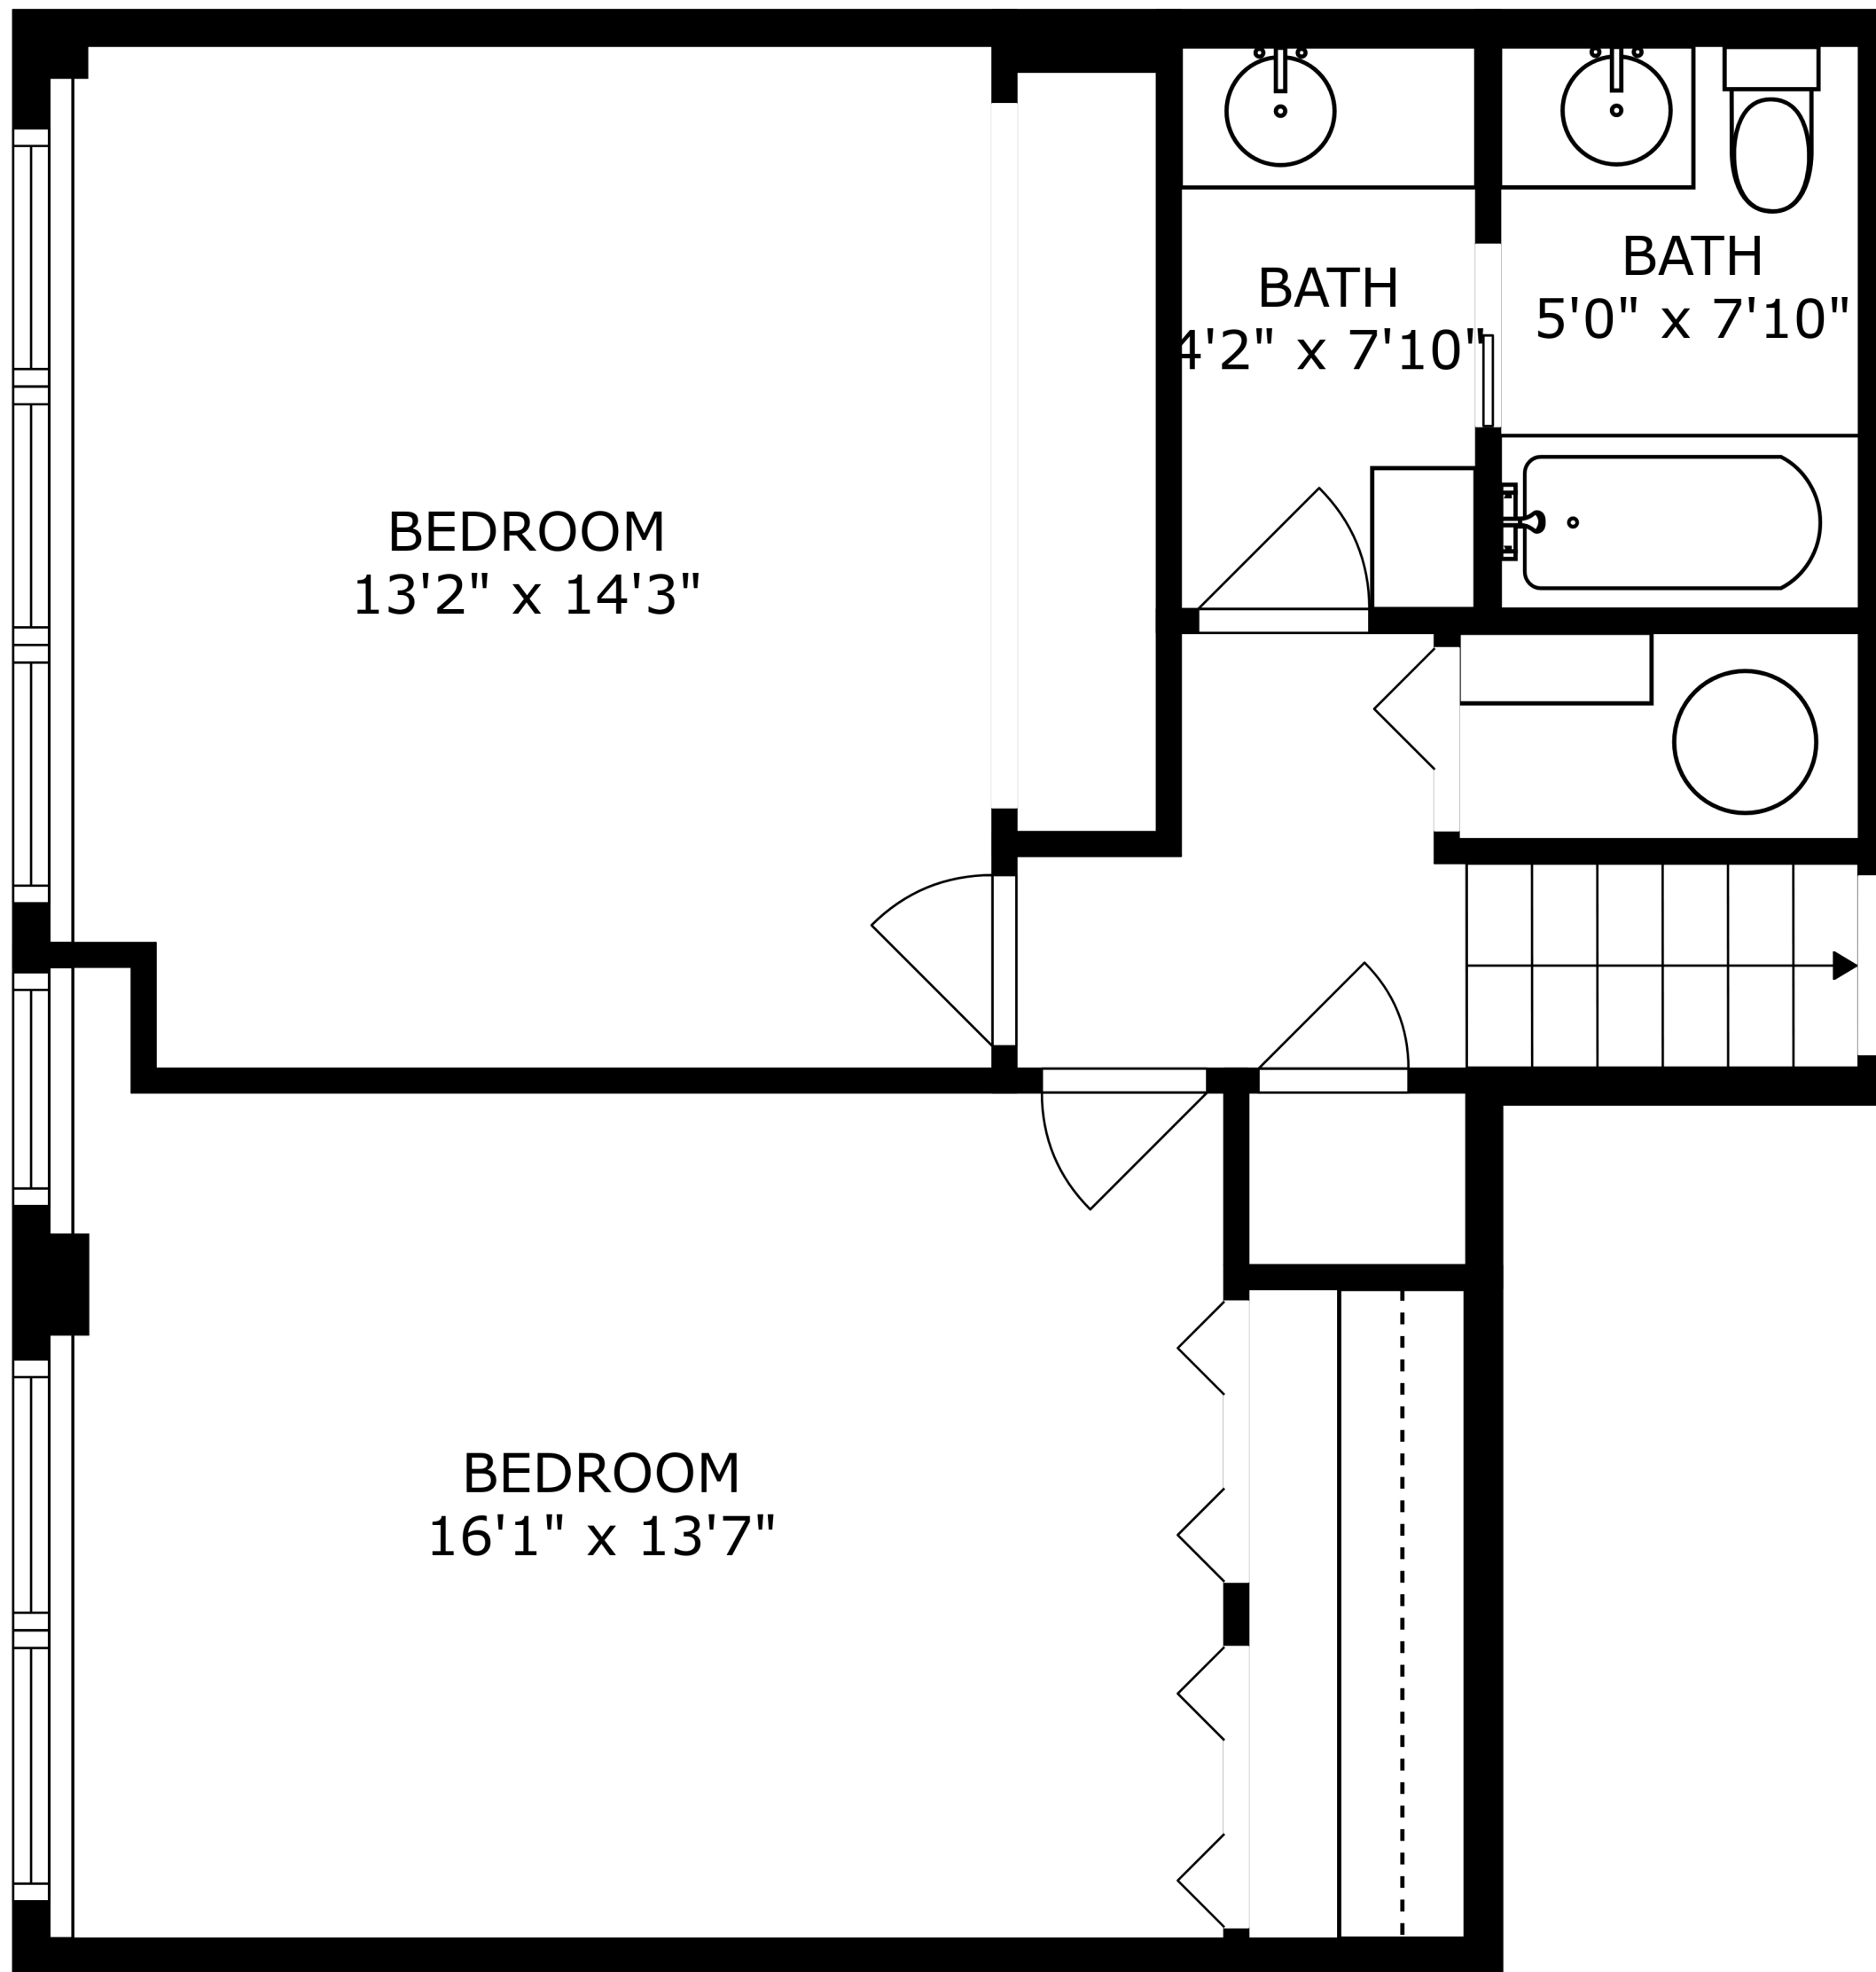

FLOOR 3

FLOOR 1

FLOOR 2

SIZES AND DIMENSIONS ARE APPROXIMATE, ACTUAL MAY VARY.

PRIMARY BEDROOM
15'2" x 26'5"

BATH
11'1" x 7'11"

W.I.C.
4'0" x 9'2"

SIZES AND DIMENSIONS ARE APPROXIMATE, ACTUAL MAY VARY.

SIZES AND DIMENSIONS ARE APPROXIMATE, ACTUAL MAY VARY.

SIZES AND DIMENSIONS ARE APPROXIMATE, ACTUAL MAY VARY.