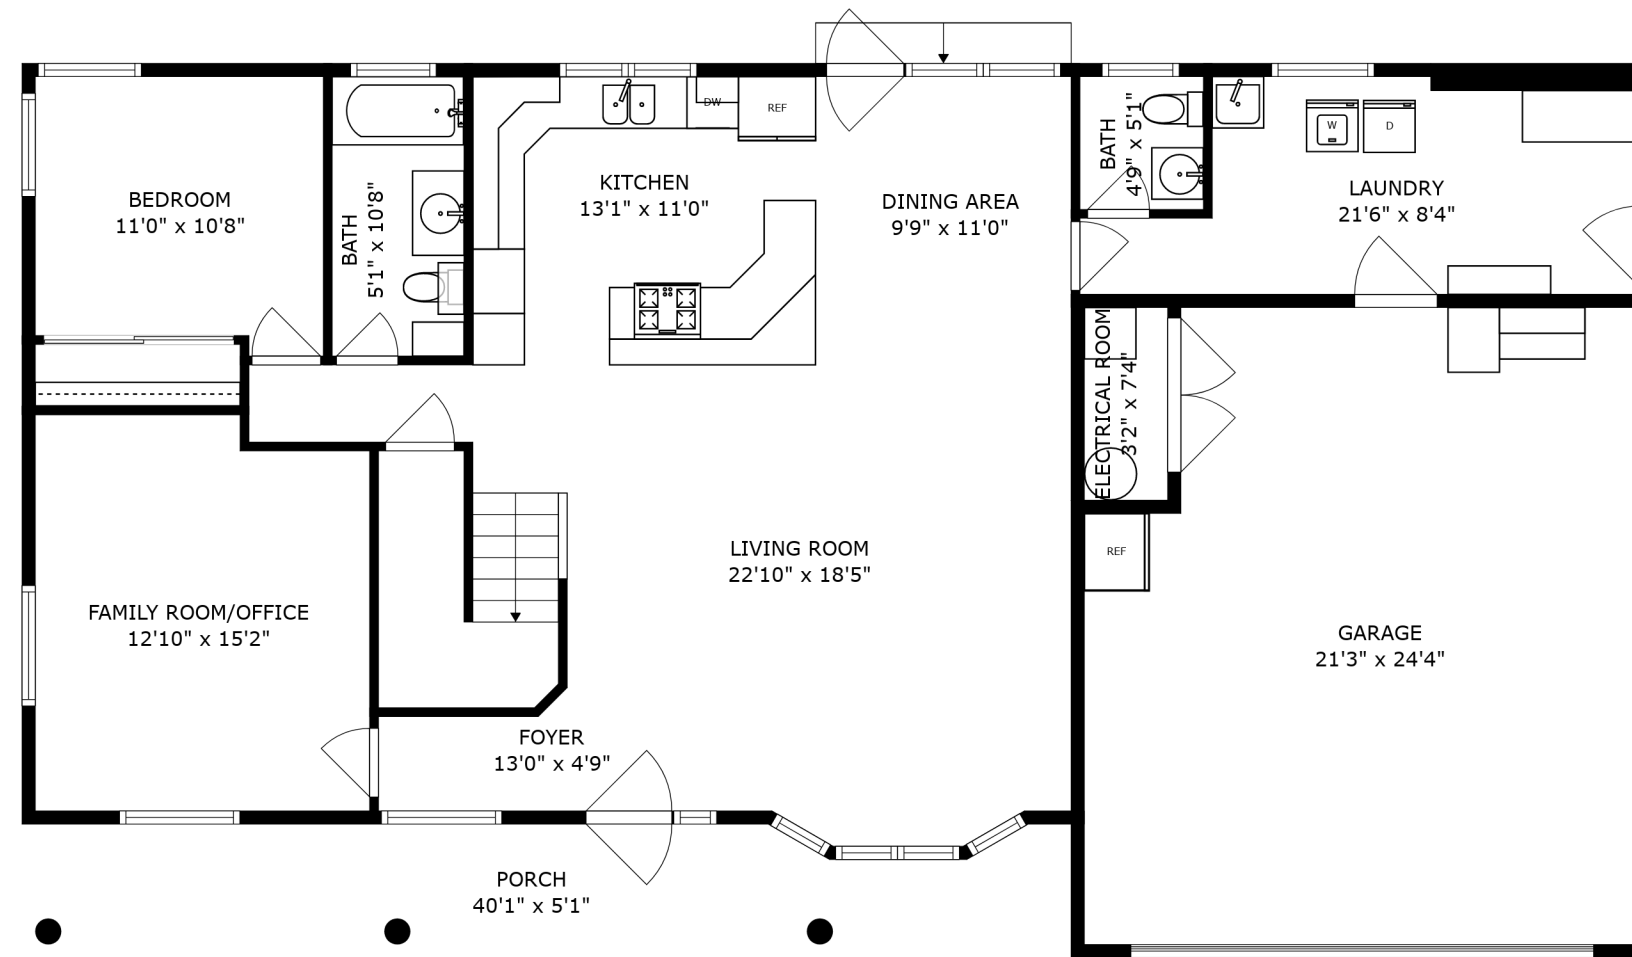

FLOOR 2

1167 SQ.FEET

PATIO
15'5" x 11'8"

FLOOR 1

1329 SQ.FEET

SIZES AND DIMENSIONS ARE APPROXIMATE, ACTUAL MAY VARY.

1167 SQ.FEET

SIZES AND DIMENSIONS ARE APPROXIMATE, ACTUAL MAY VARY.

1329 SQ.FEET

SIZES AND DIMENSIONS ARE APPROXIMATE, ACTUAL MAY VARY.