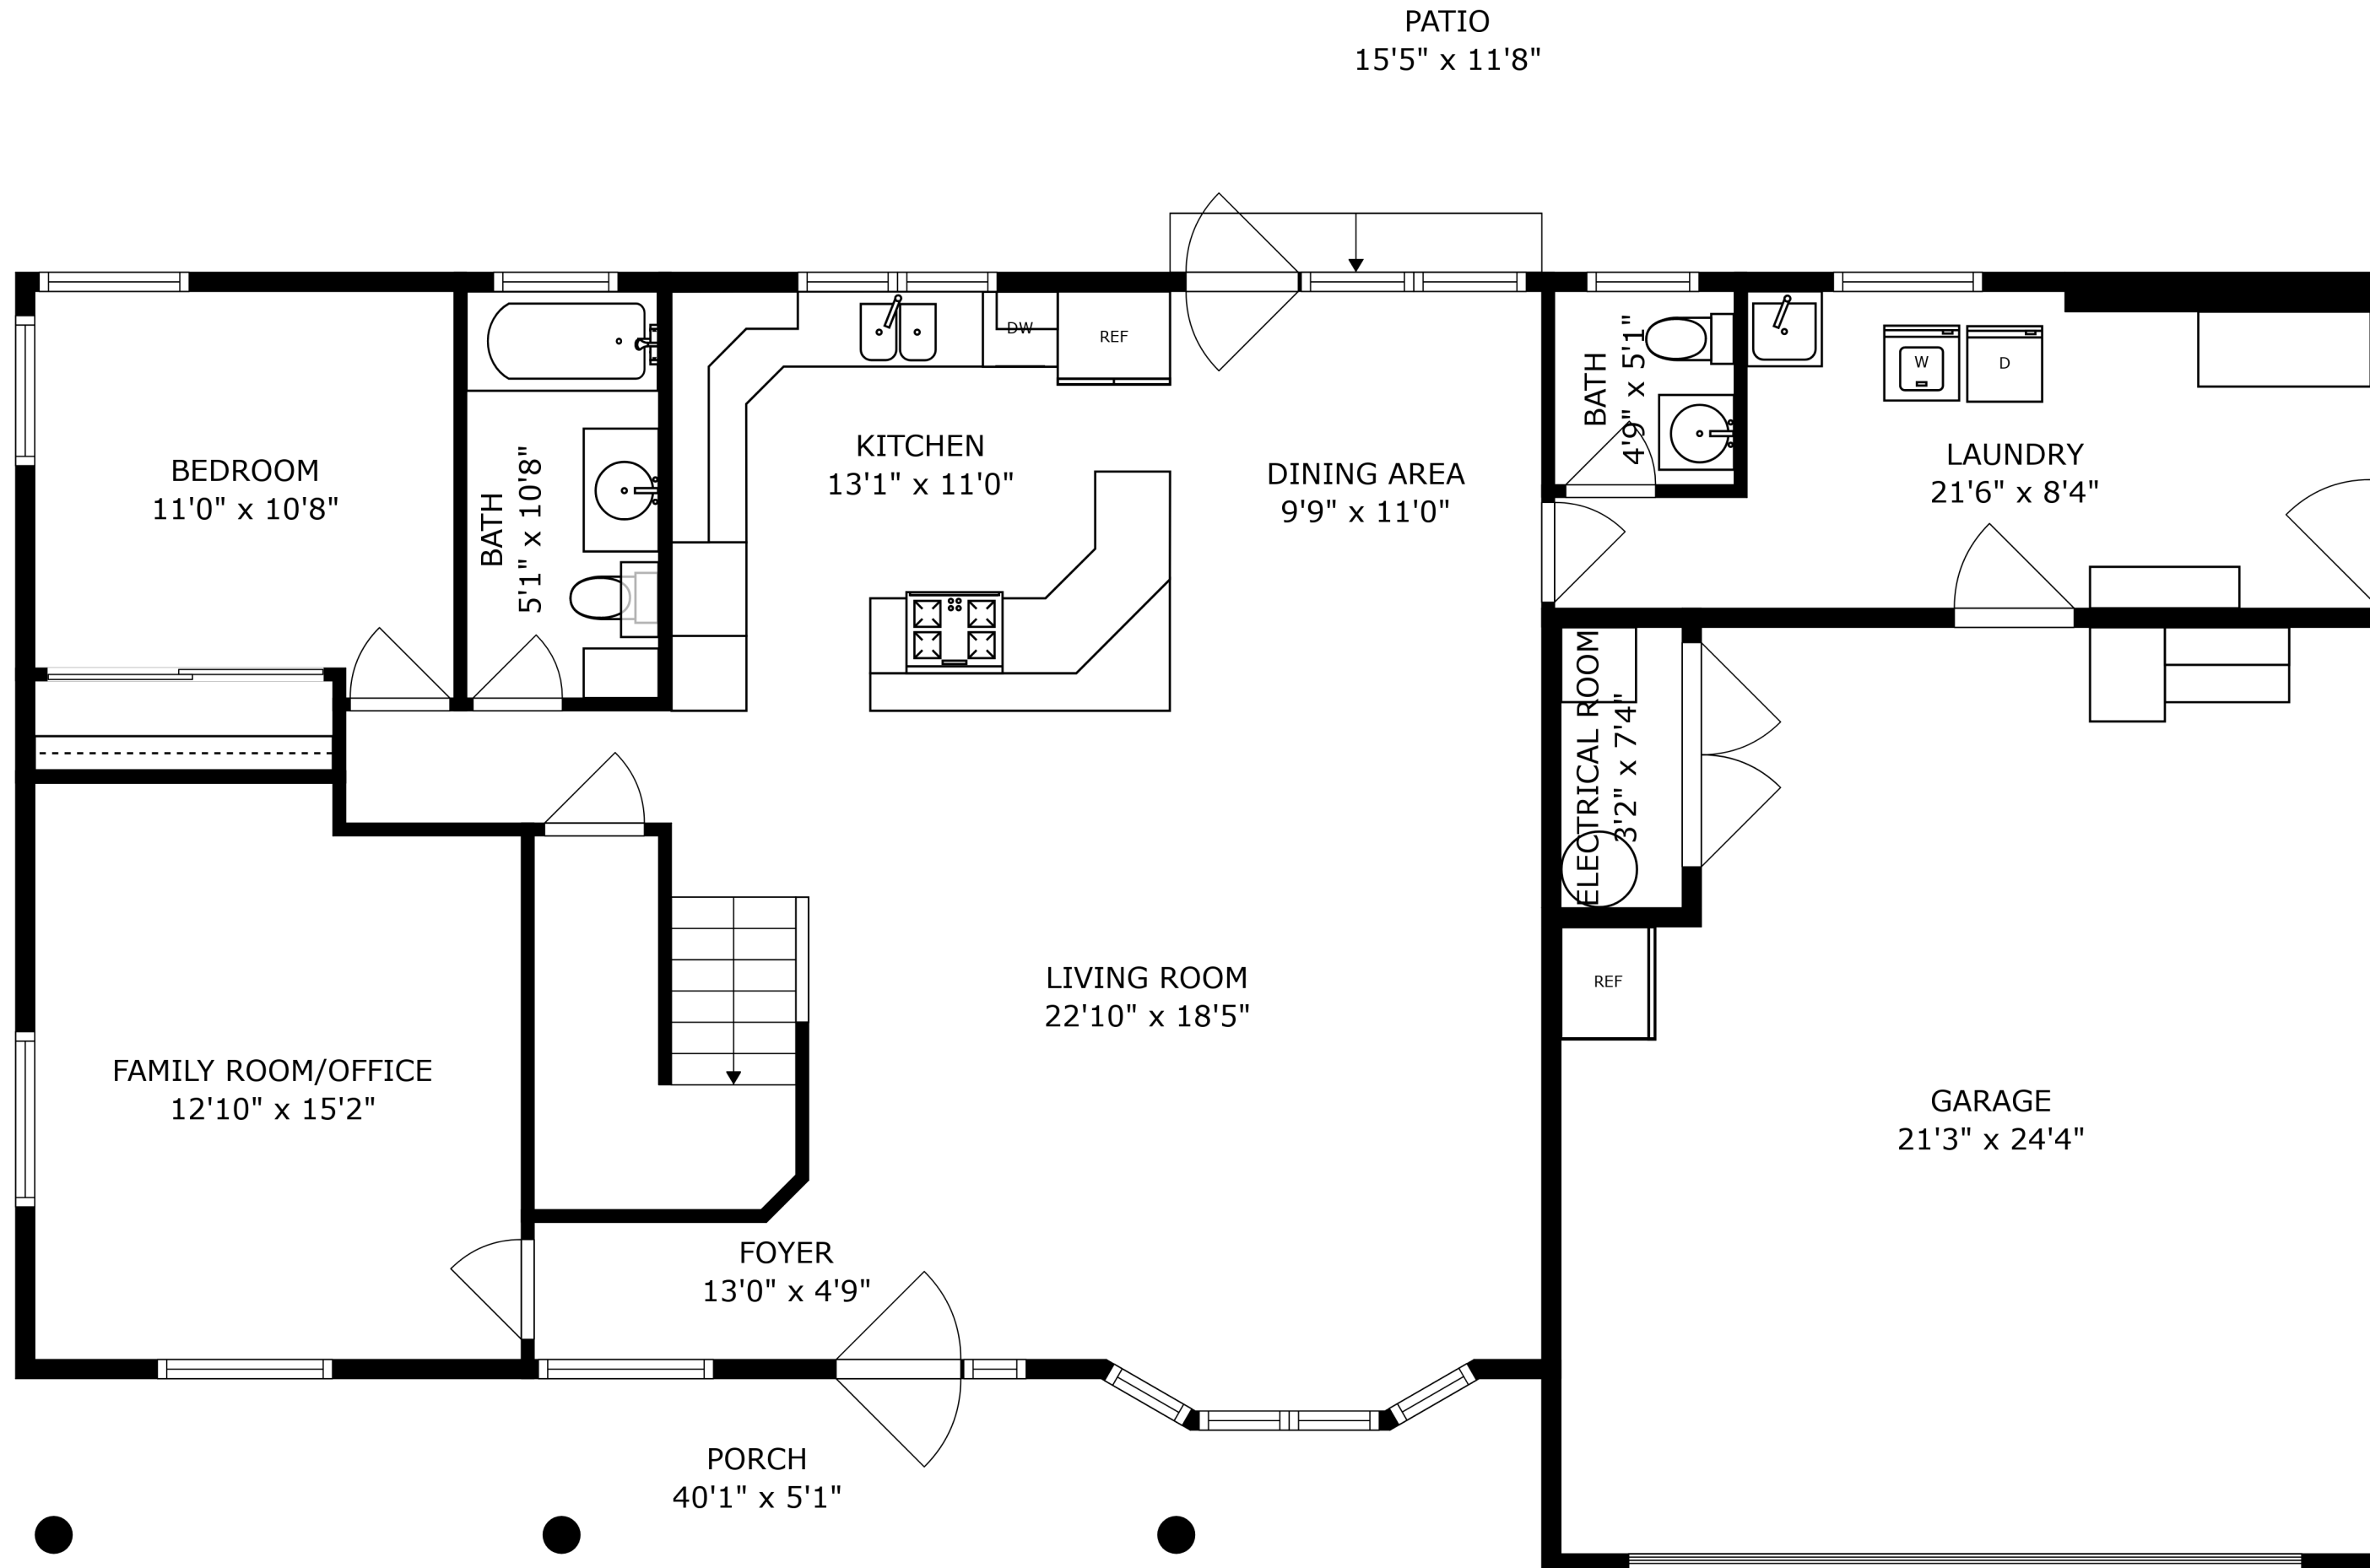

FLOOR 2

1167 SQ.FEET

PATIO
15'5" x 11'8"

FLOOR 1

1329 SQ.FEET

SIZES AND DIMENSIONS ARE APPROXIMATE, ACTUAL MAY VARY.

1167 SQ.FEET

SIZES AND DIMENSIONS ARE APPROXIMATE, ACTUAL MAY VARY.

1329 SQ.FEET

SIZES AND DIMENSIONS ARE APPROXIMATE, ACTUAL MAY VARY.