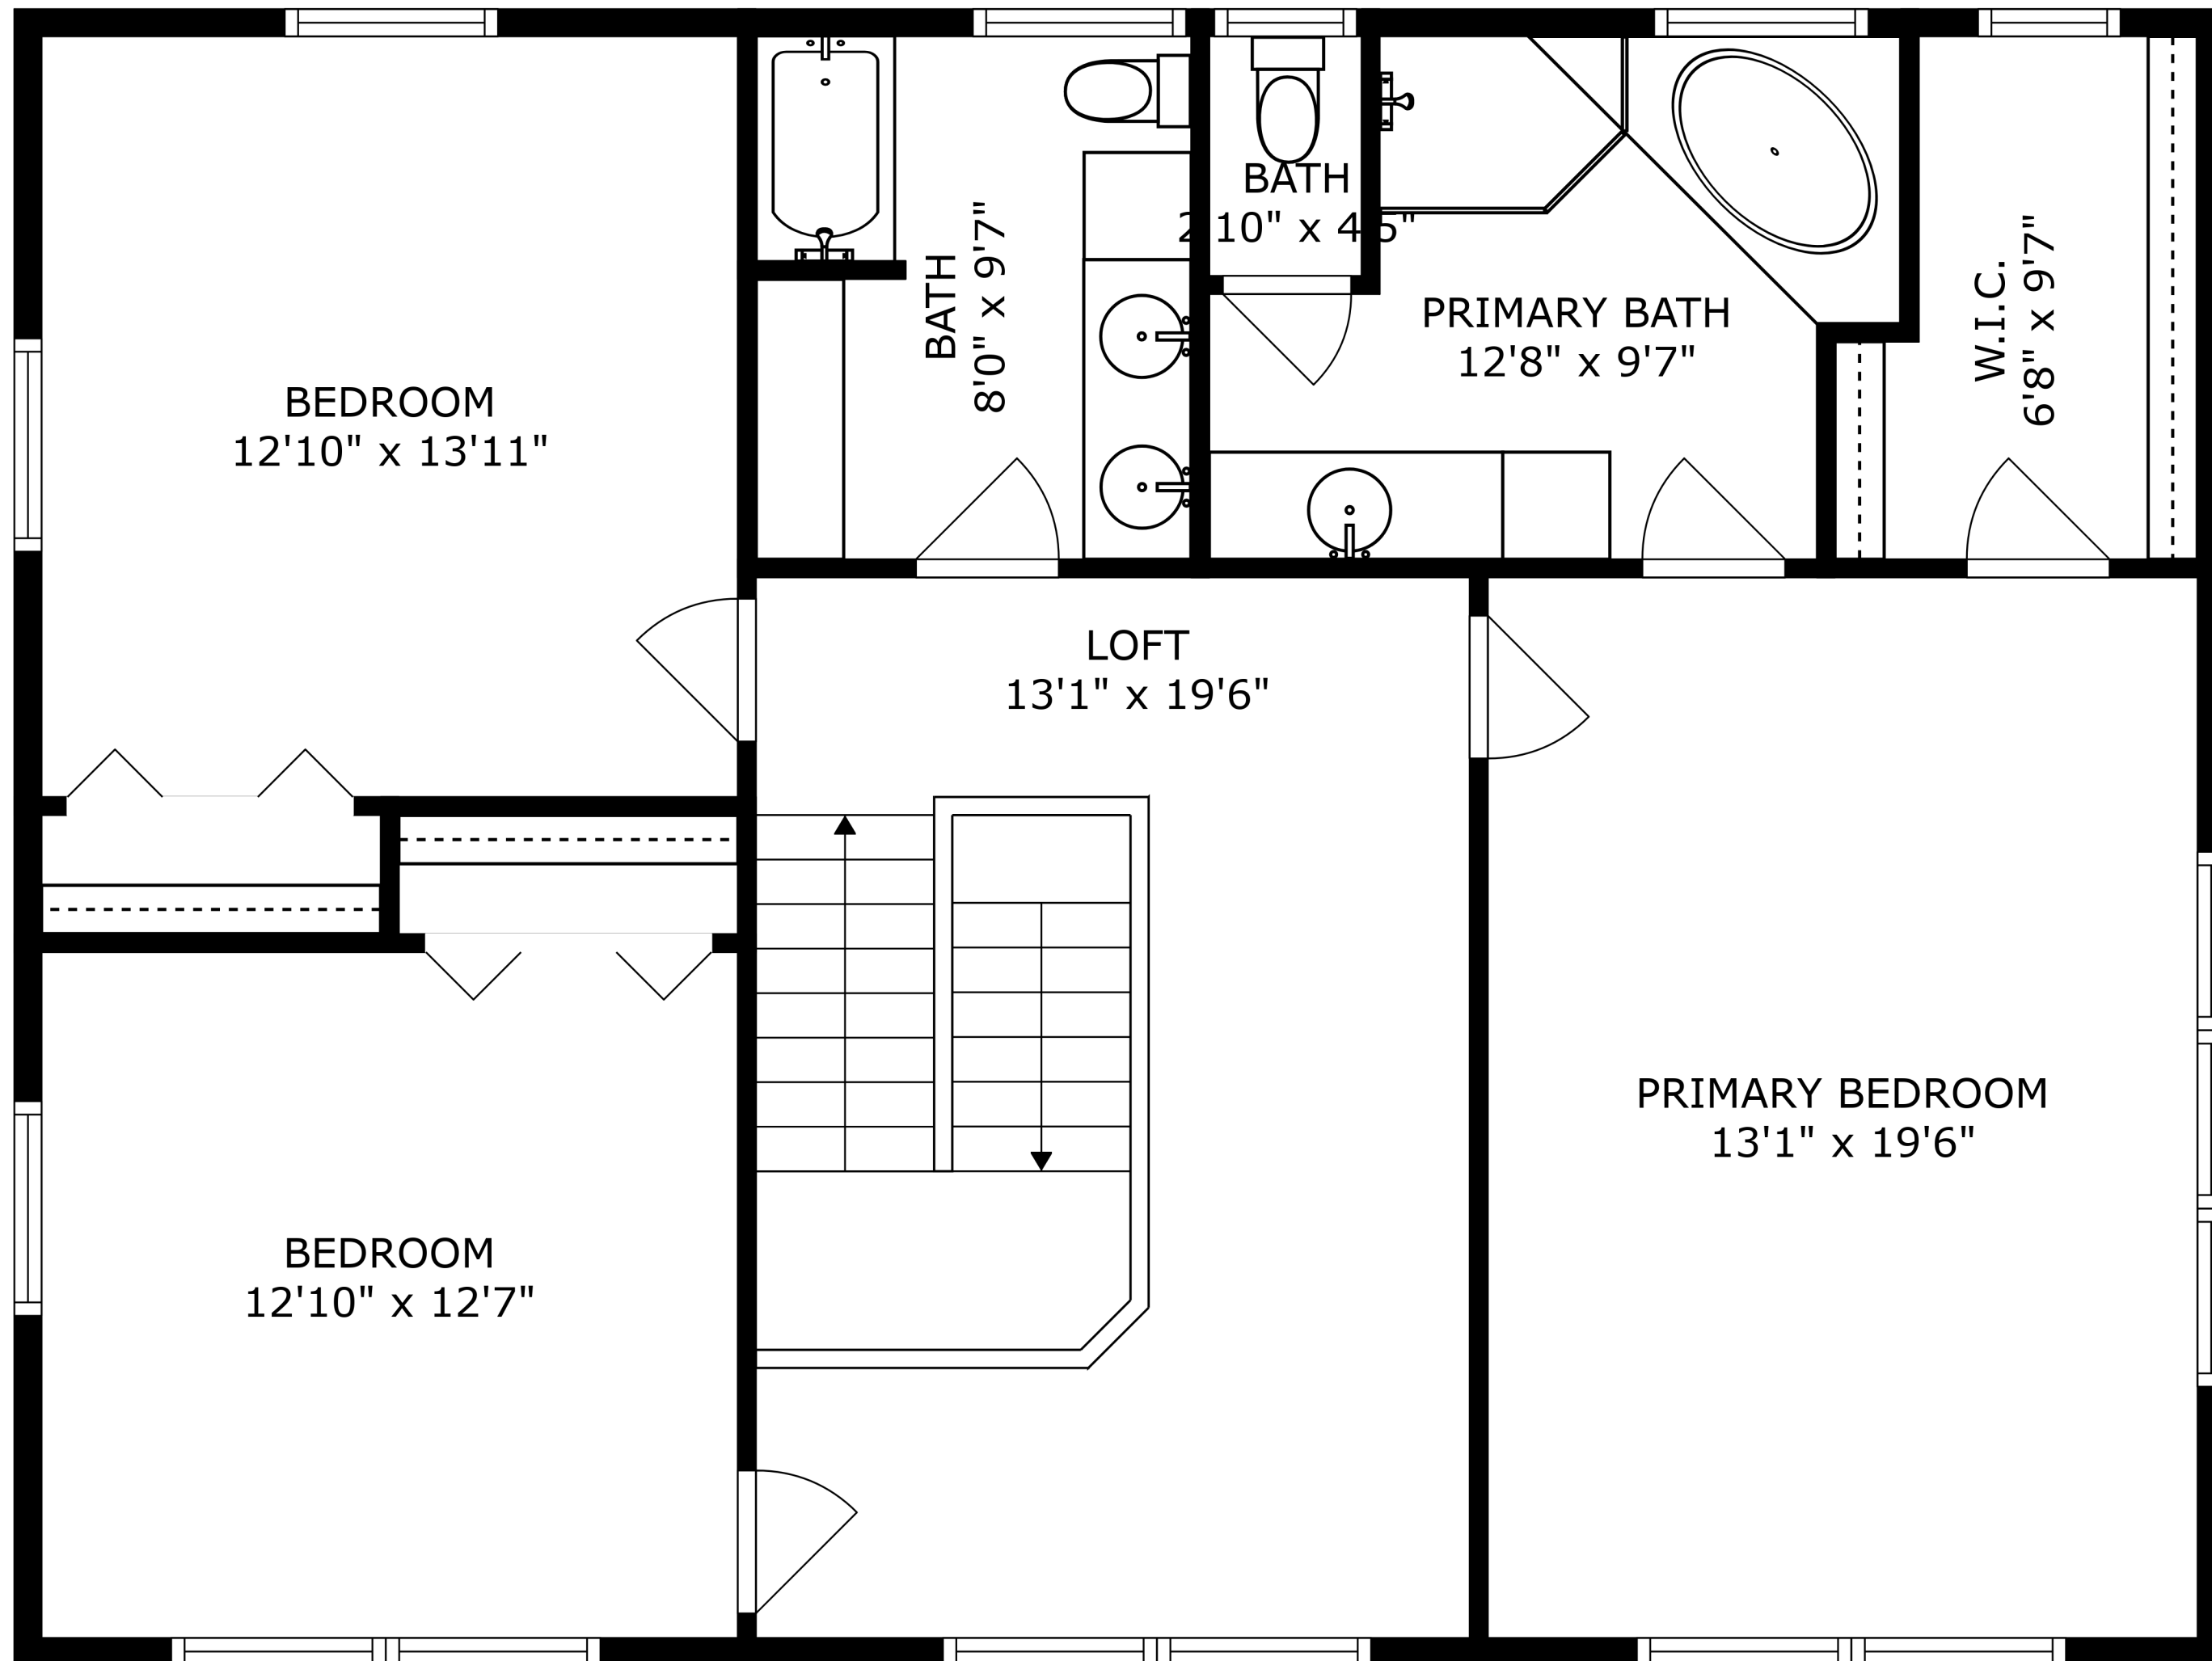

FLOOR 2

1167 SQ.FEET

PATIO
15'5" x 11'8"

FLOOR 1

1329 SQ.FEET

SIZES AND DIMENSIONS ARE APPROXIMATE, ACTUAL MAY VARY.

1167 SQ.FEET

SIZES AND DIMENSIONS ARE APPROXIMATE, ACTUAL MAY VARY.

1329 SQ.FEET

SIZES AND DIMENSIONS ARE APPROXIMATE, ACTUAL MAY VARY.