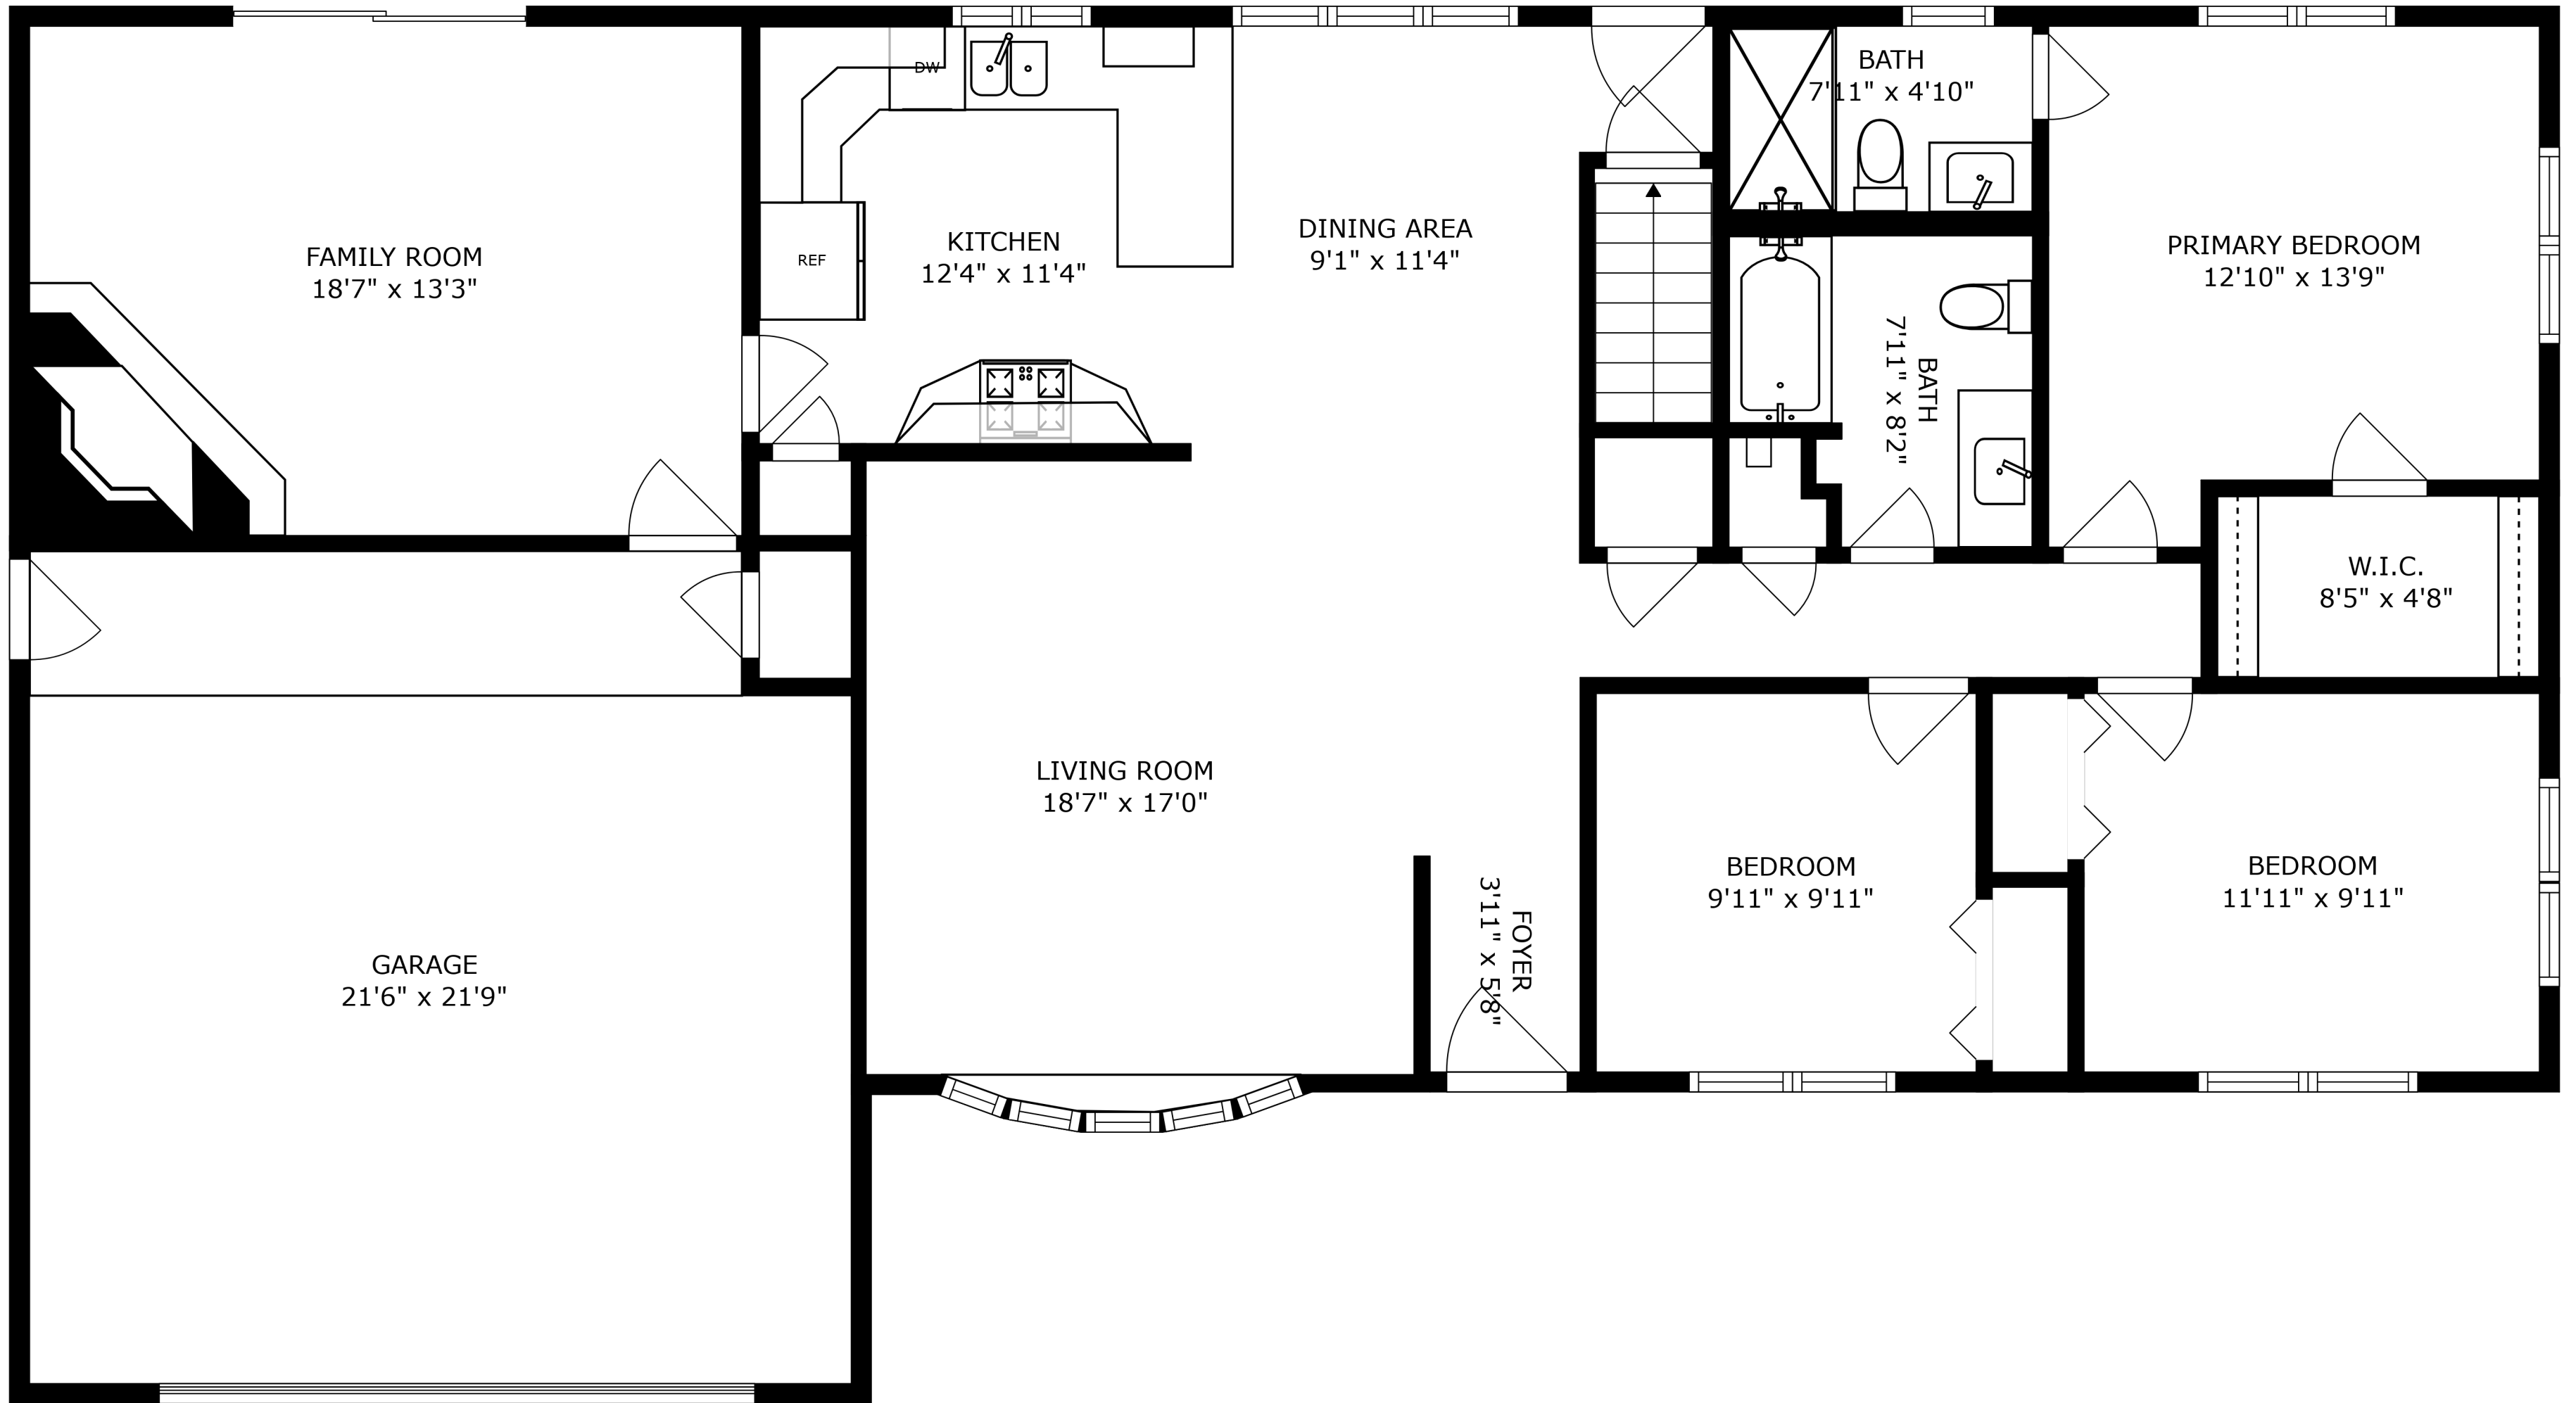

FLOOR 2

FLOOR 1

SIZES AND DIMENSIONS ARE APPROXIMATE, ACTUAL MAY VARY.

SIZES AND DIMENSIONS ARE APPROXIMATE, ACTUAL MAY VARY.

STORAGE  
22'4" x 13'0"

RECREATION ROOM  
18'1" x 26'8"

UTILITY  
25'0" x 14'7"

RECREATION ROOM  
25'1" x 12'1"