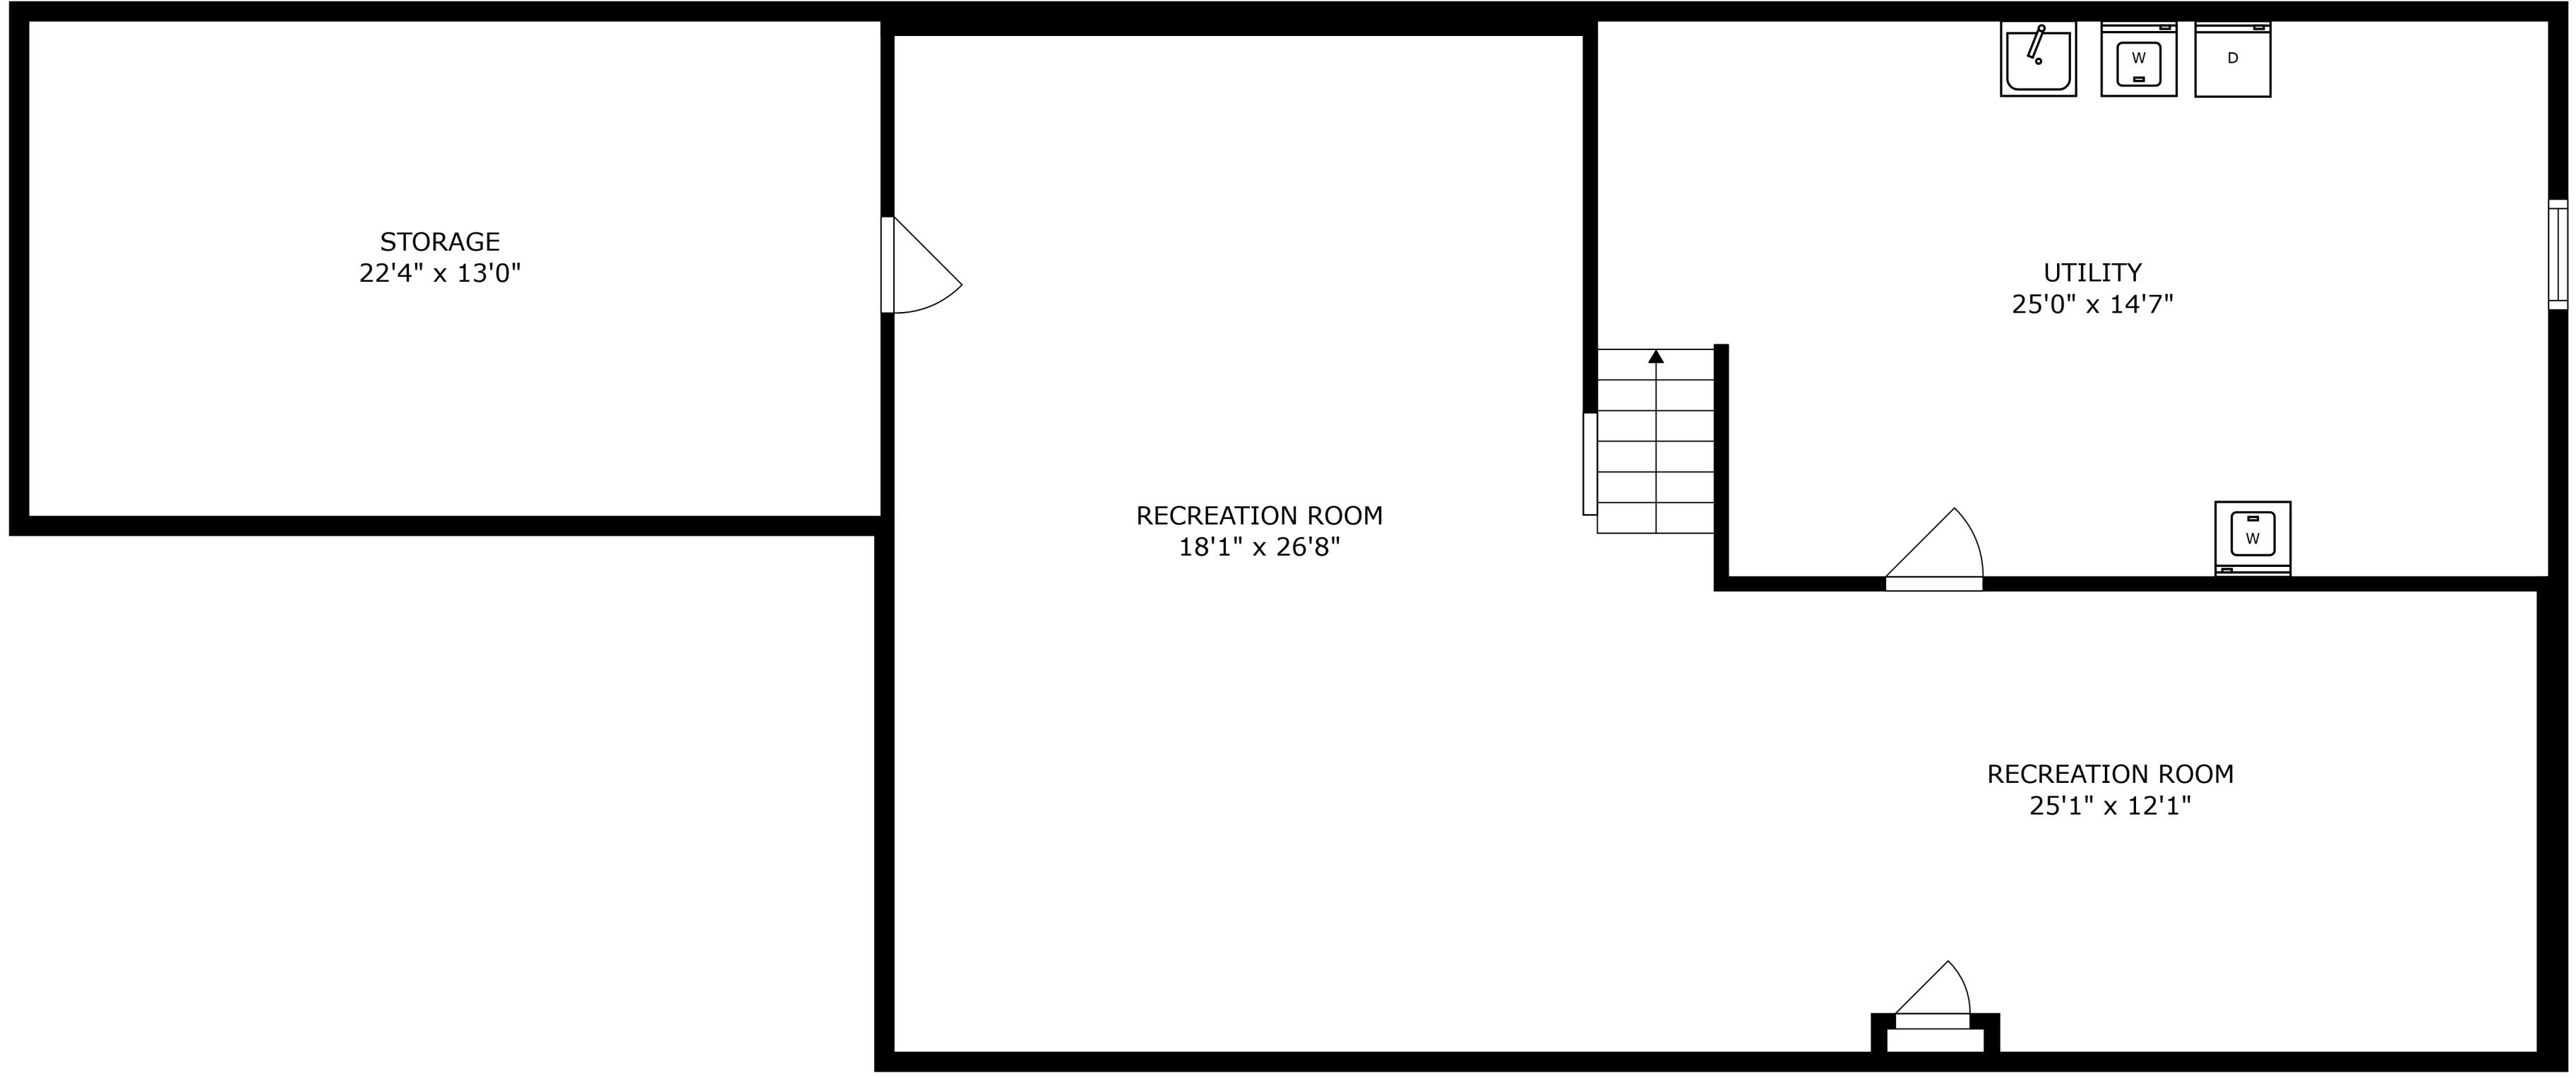

FLOOR 2

FLOOR 1

SIZES AND DIMENSIONS ARE APPROXIMATE, ACTUAL MAY VARY.

SIZES AND DIMENSIONS ARE APPROXIMATE, ACTUAL MAY VARY.

STORAGE  
22'4" x 13'0"

RECREATION ROOM  
18'1" x 26'8"

UTILITY  
25'0" x 14'7"

RECREATION ROOM  
25'1" x 12'1"