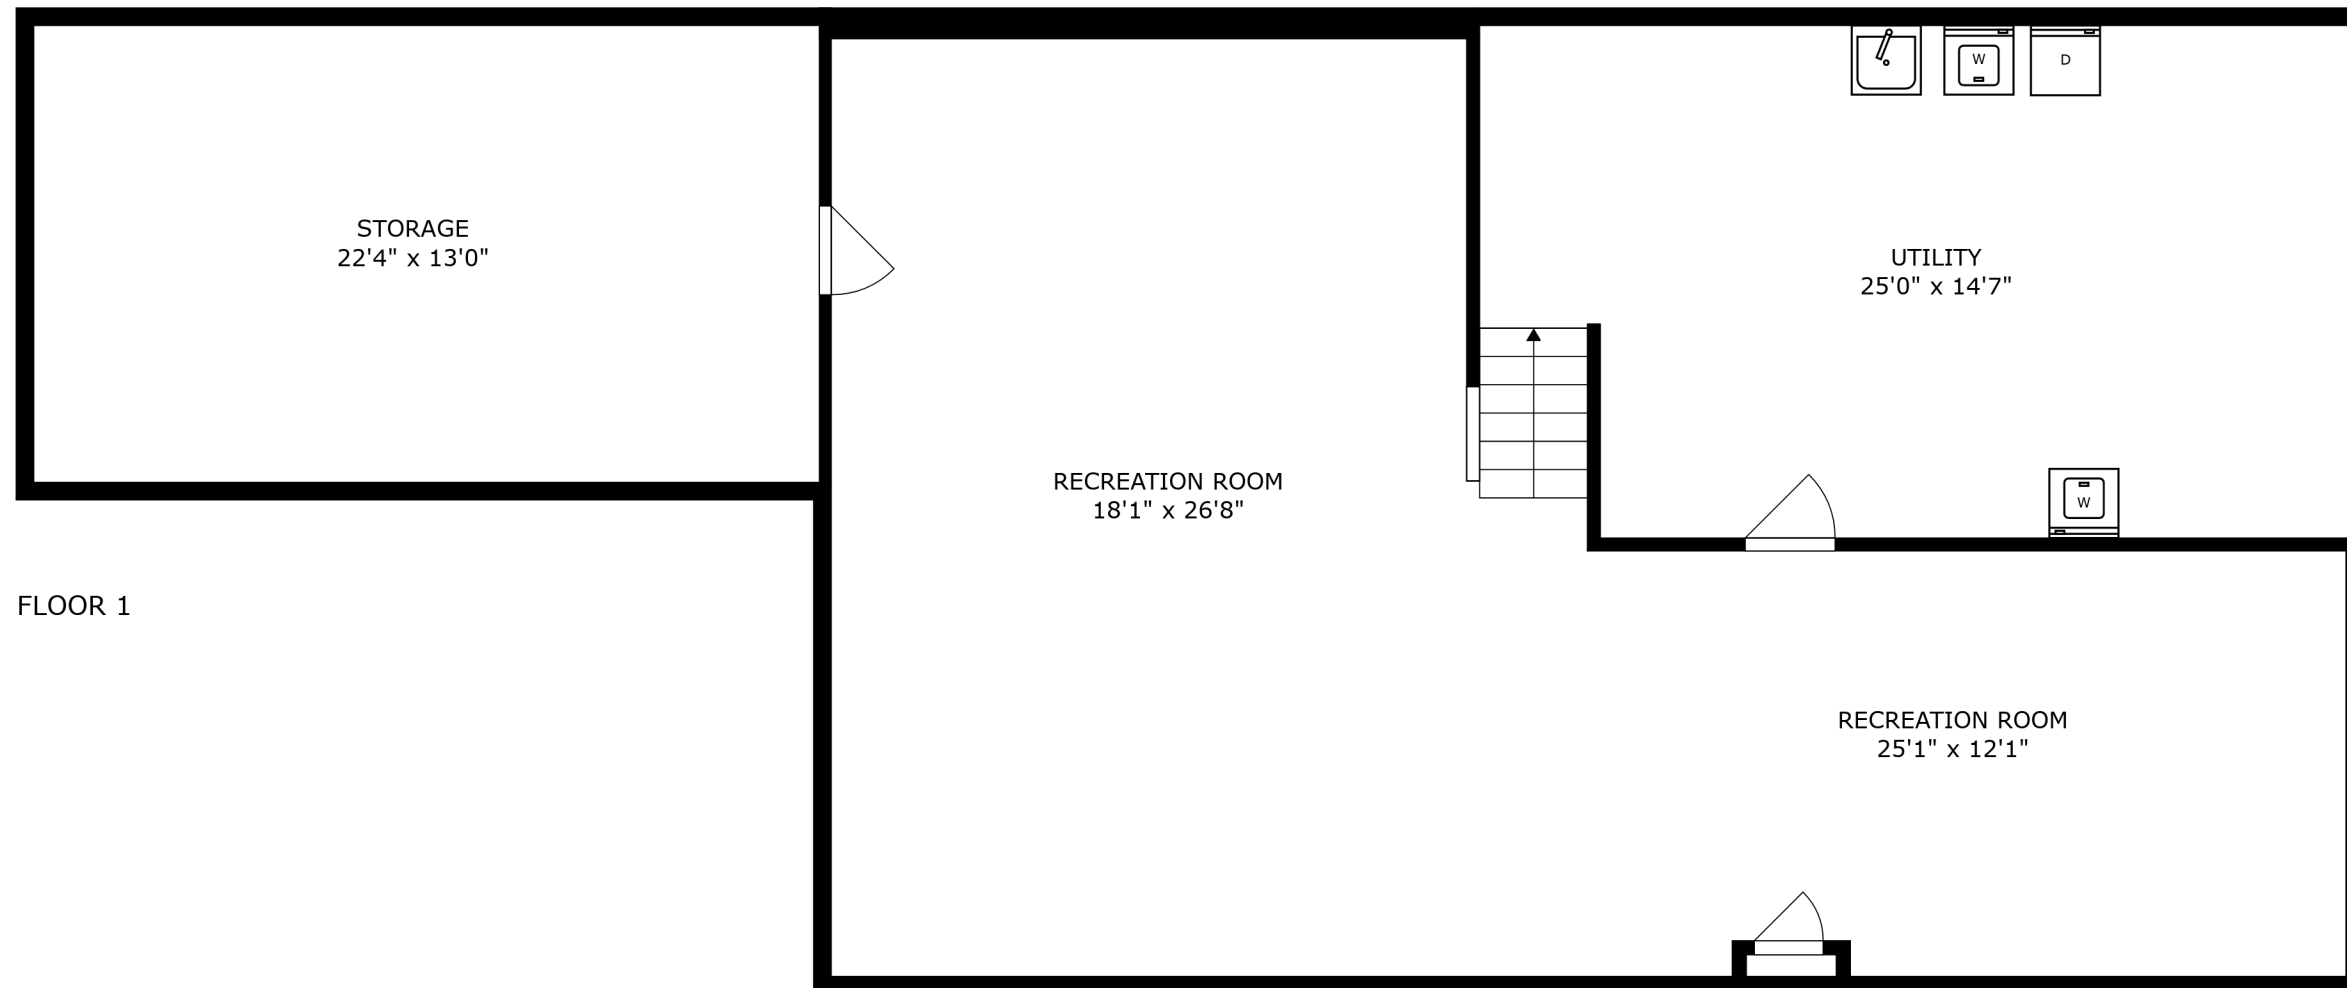

FLOOR 2

FLOOR 1

SIZES AND DIMENSIONS ARE APPROXIMATE, ACTUAL MAY VARY.

SIZES AND DIMENSIONS ARE APPROXIMATE, ACTUAL MAY VARY.

STORAGE  
22'4" x 13'0"

RECREATION ROOM  
18'1" x 26'8"

UTILITY  
25'0" x 14'7"

RECREATION ROOM  
25'1" x 12'1"