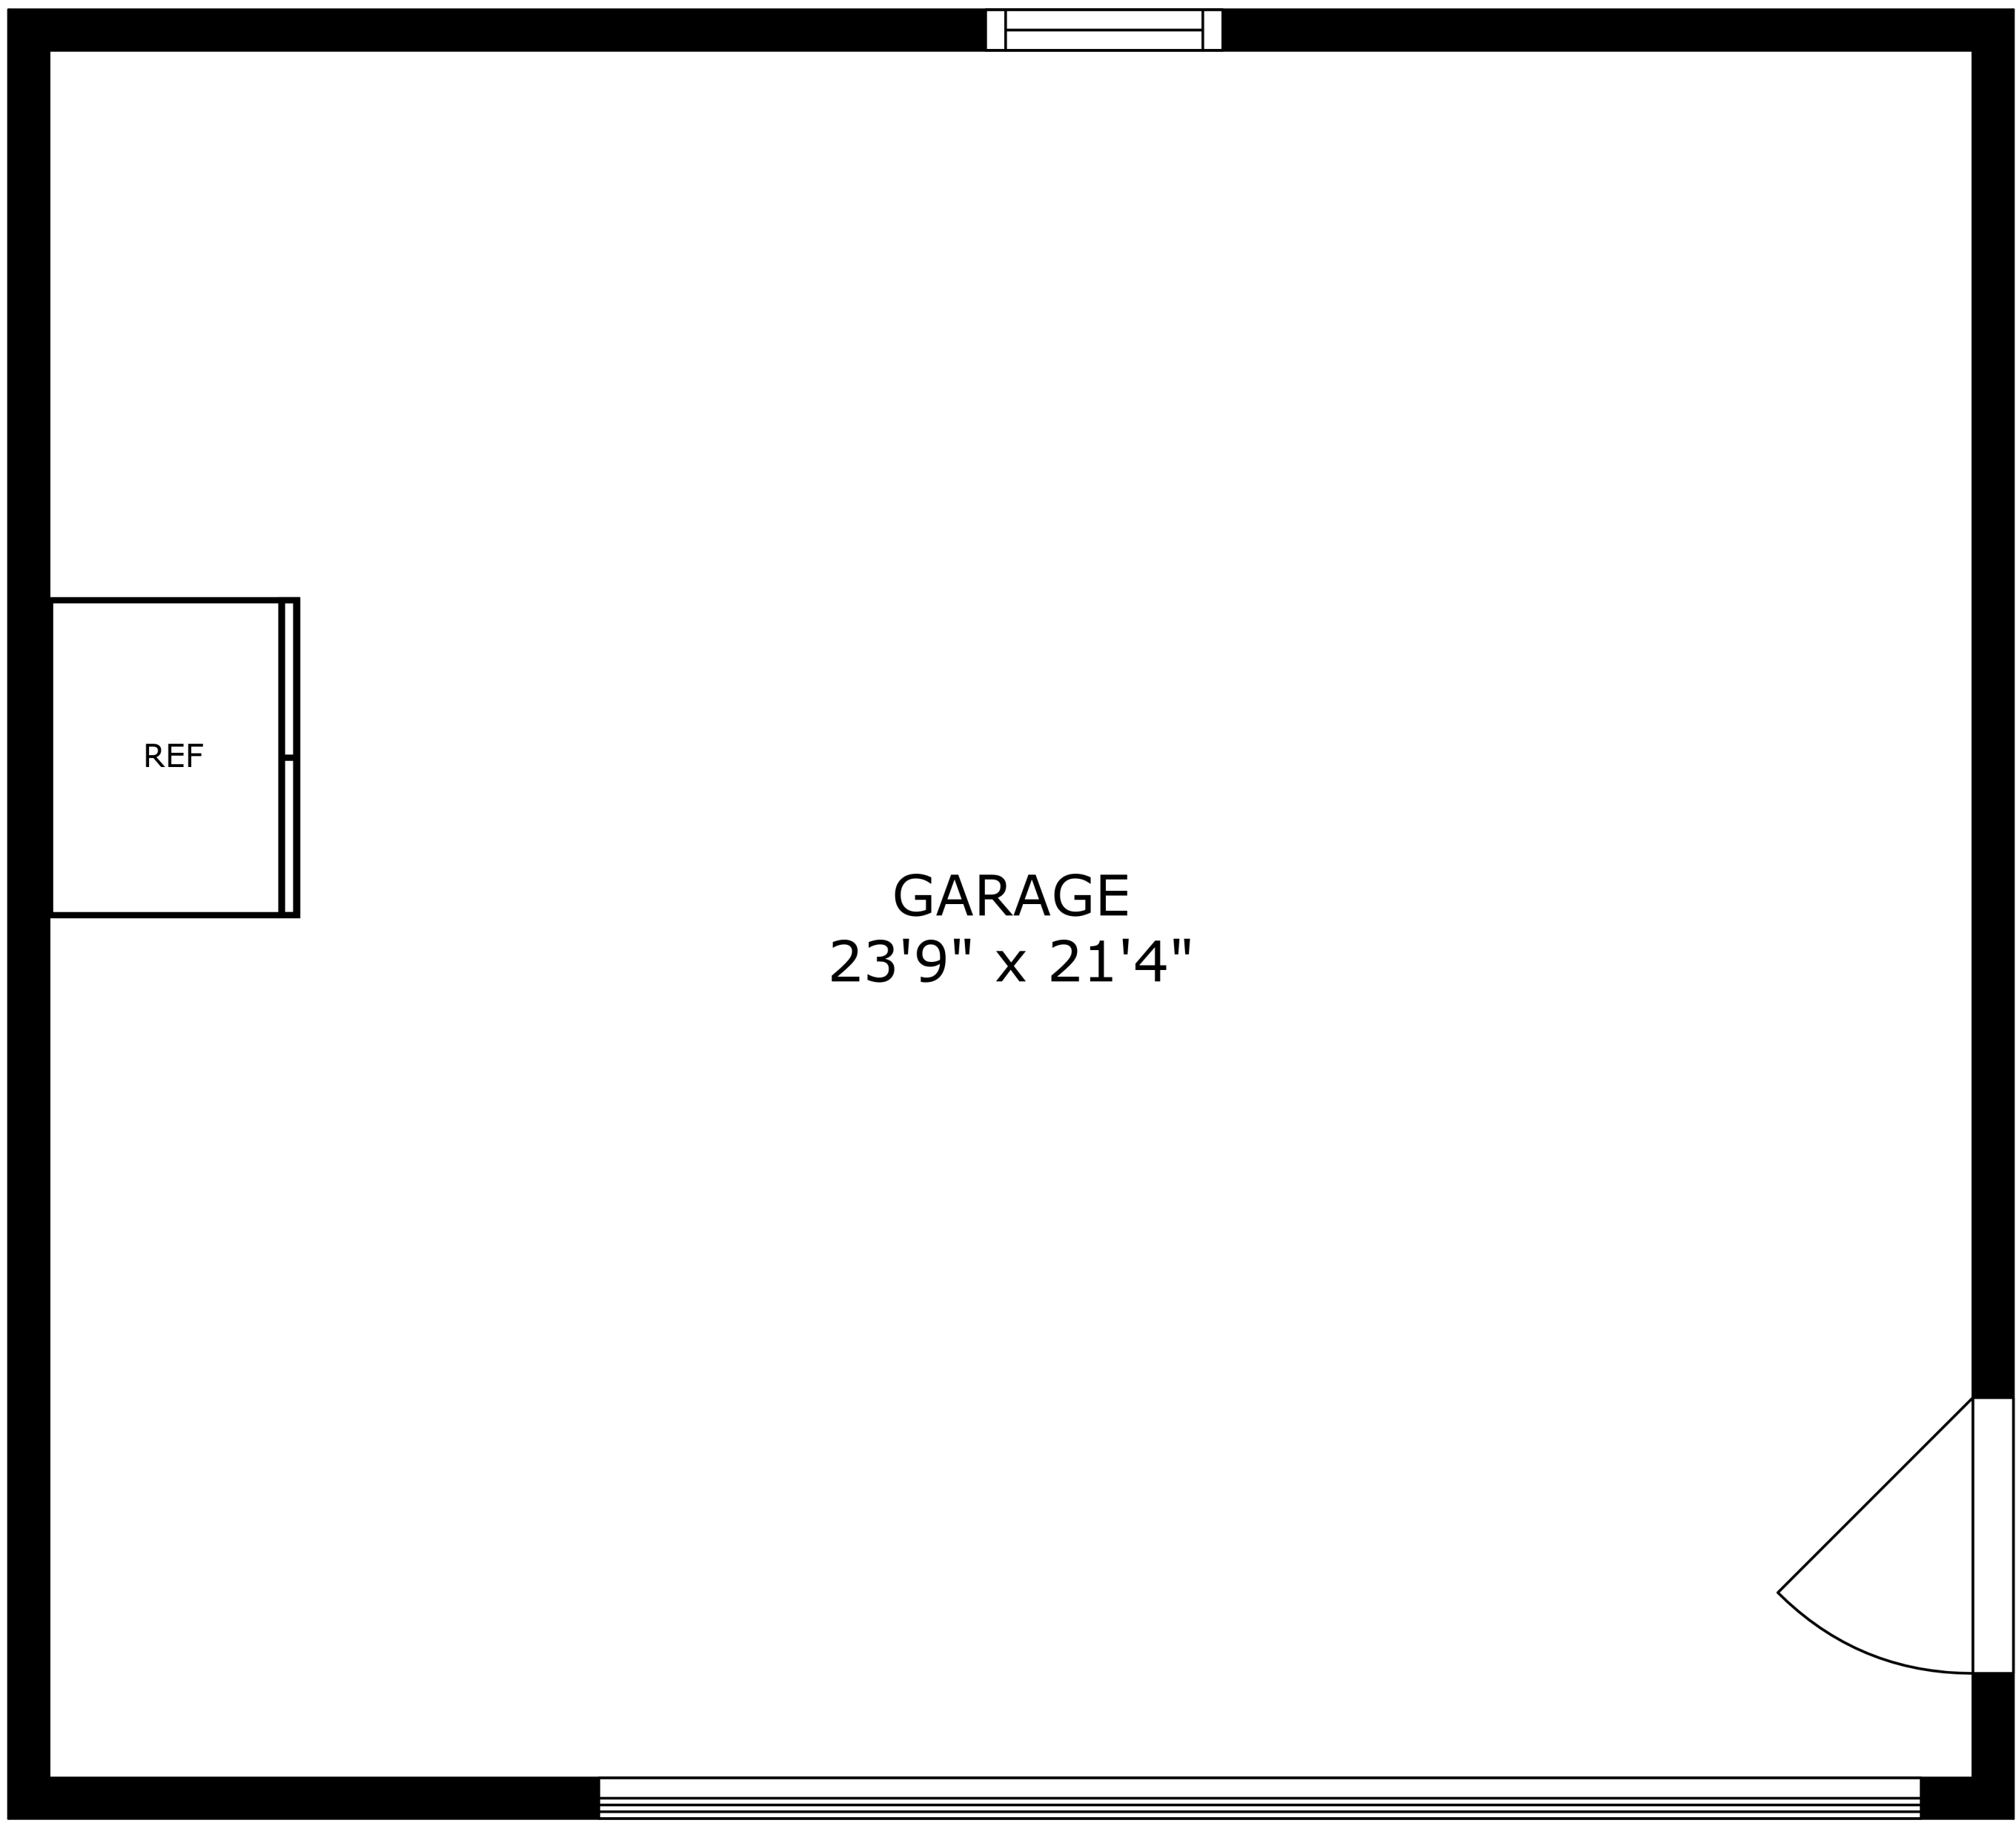

FLOOR 1

FLOOR 2

SIZES AND DIMENSIONS ARE APPROXIMATE, ACTUAL MAY VARY.

GARAGE
23'9" x 21'4"

REF

SIZES AND DIMENSIONS ARE APPROXIMATE, ACTUAL MAY VARY.