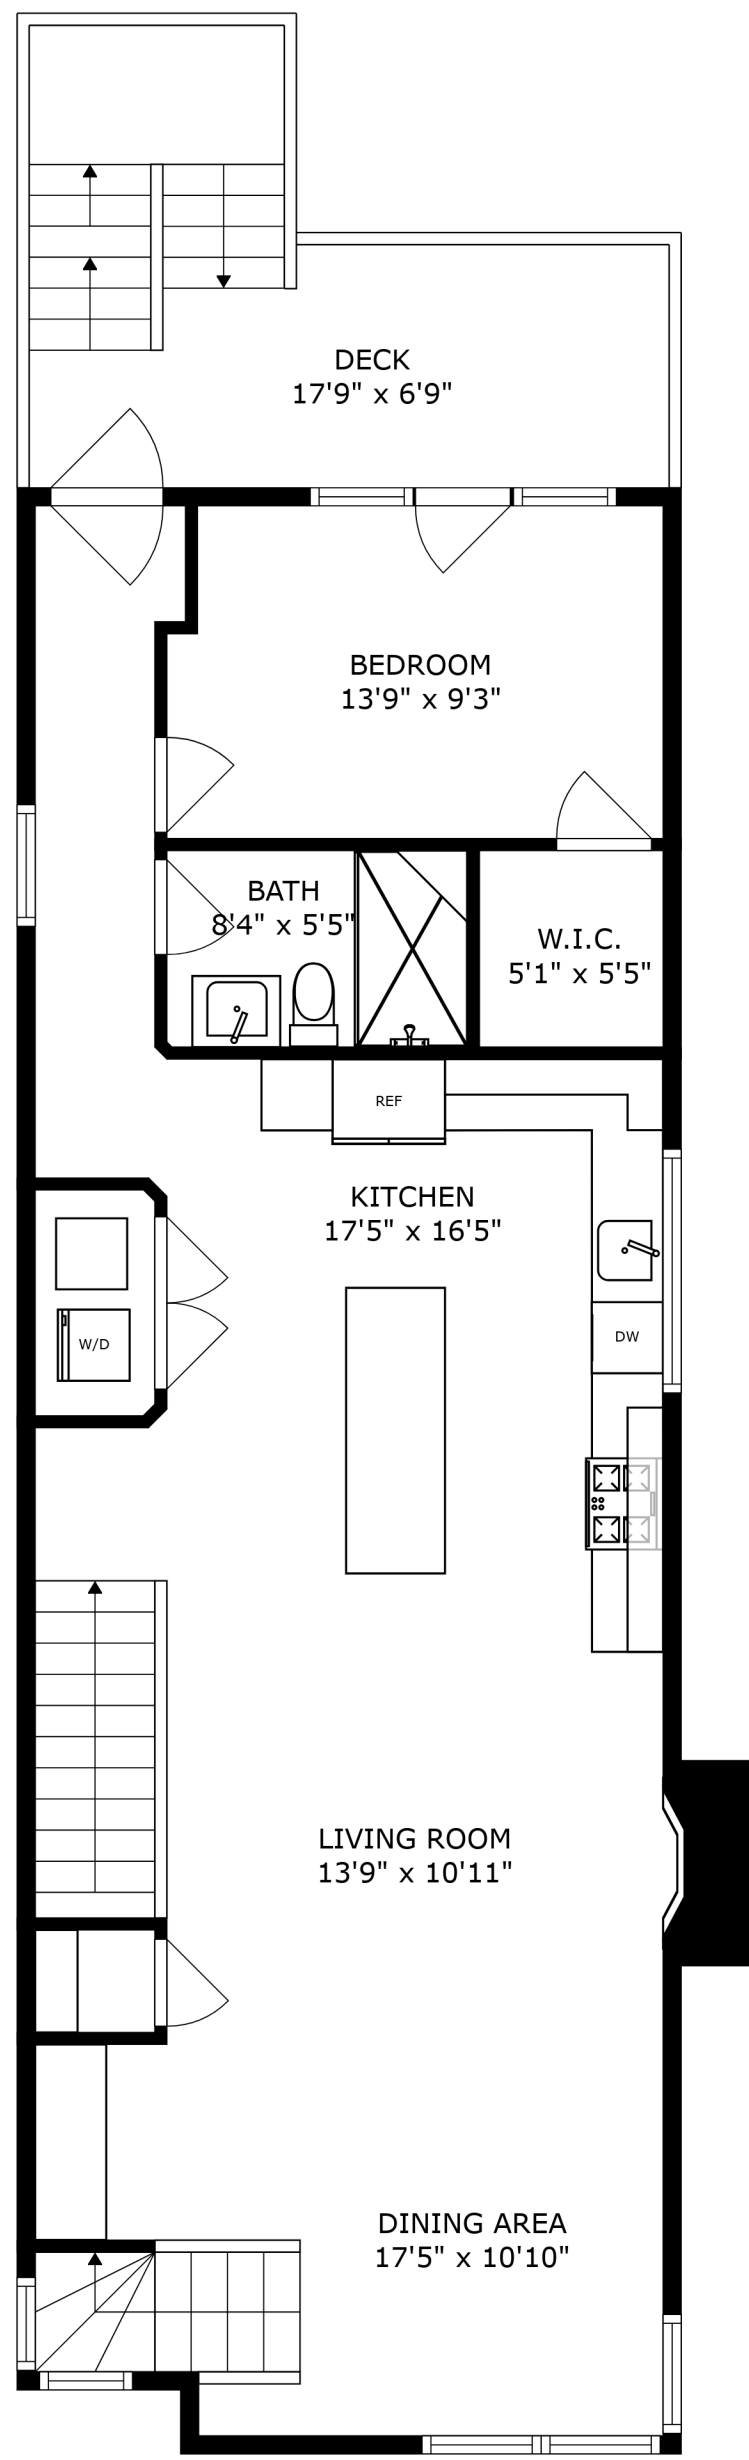

SIZES AND DIMENSIONS ARE APPROXIMATE, ACTUAL MAY VARY.

ROOF-TOP DECK
17'9" x 53'9"

SIZES AND DIMENSIONS ARE APPROXIMATE, ACTUAL MAY VARY.

SIZES AND DIMENSIONS ARE APPROXIMATE, ACTUAL MAY VARY.

SIZES AND DIMENSIONS ARE APPROXIMATE, ACTUAL MAY VARY.