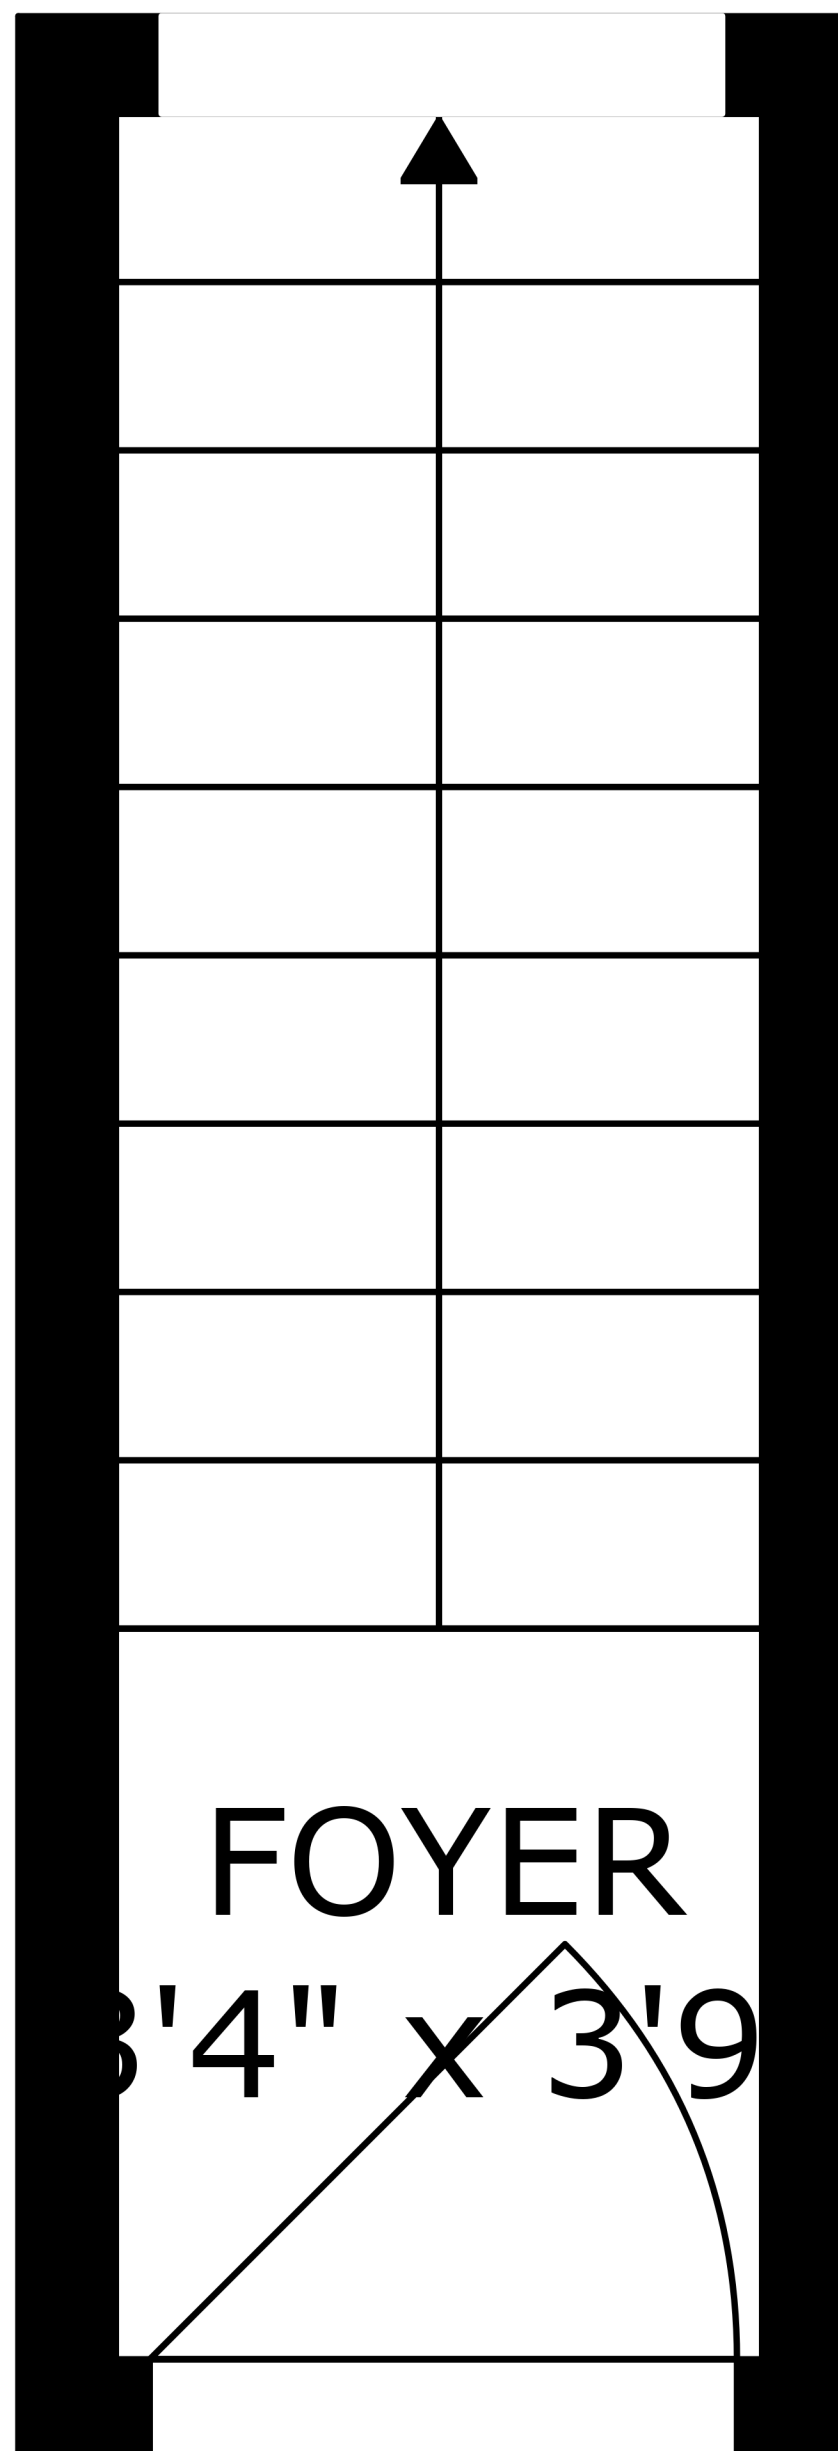

SIZES AND DIMENSIONS ARE APPROXIMATE, ACTUAL MAY VARY.

ROOF-TOP DECK
17'9" x 53'9"

SIZES AND DIMENSIONS ARE APPROXIMATE, ACTUAL MAY VARY.

SIZES AND DIMENSIONS ARE APPROXIMATE, ACTUAL MAY VARY.

SIZES AND DIMENSIONS ARE APPROXIMATE, ACTUAL MAY VARY.