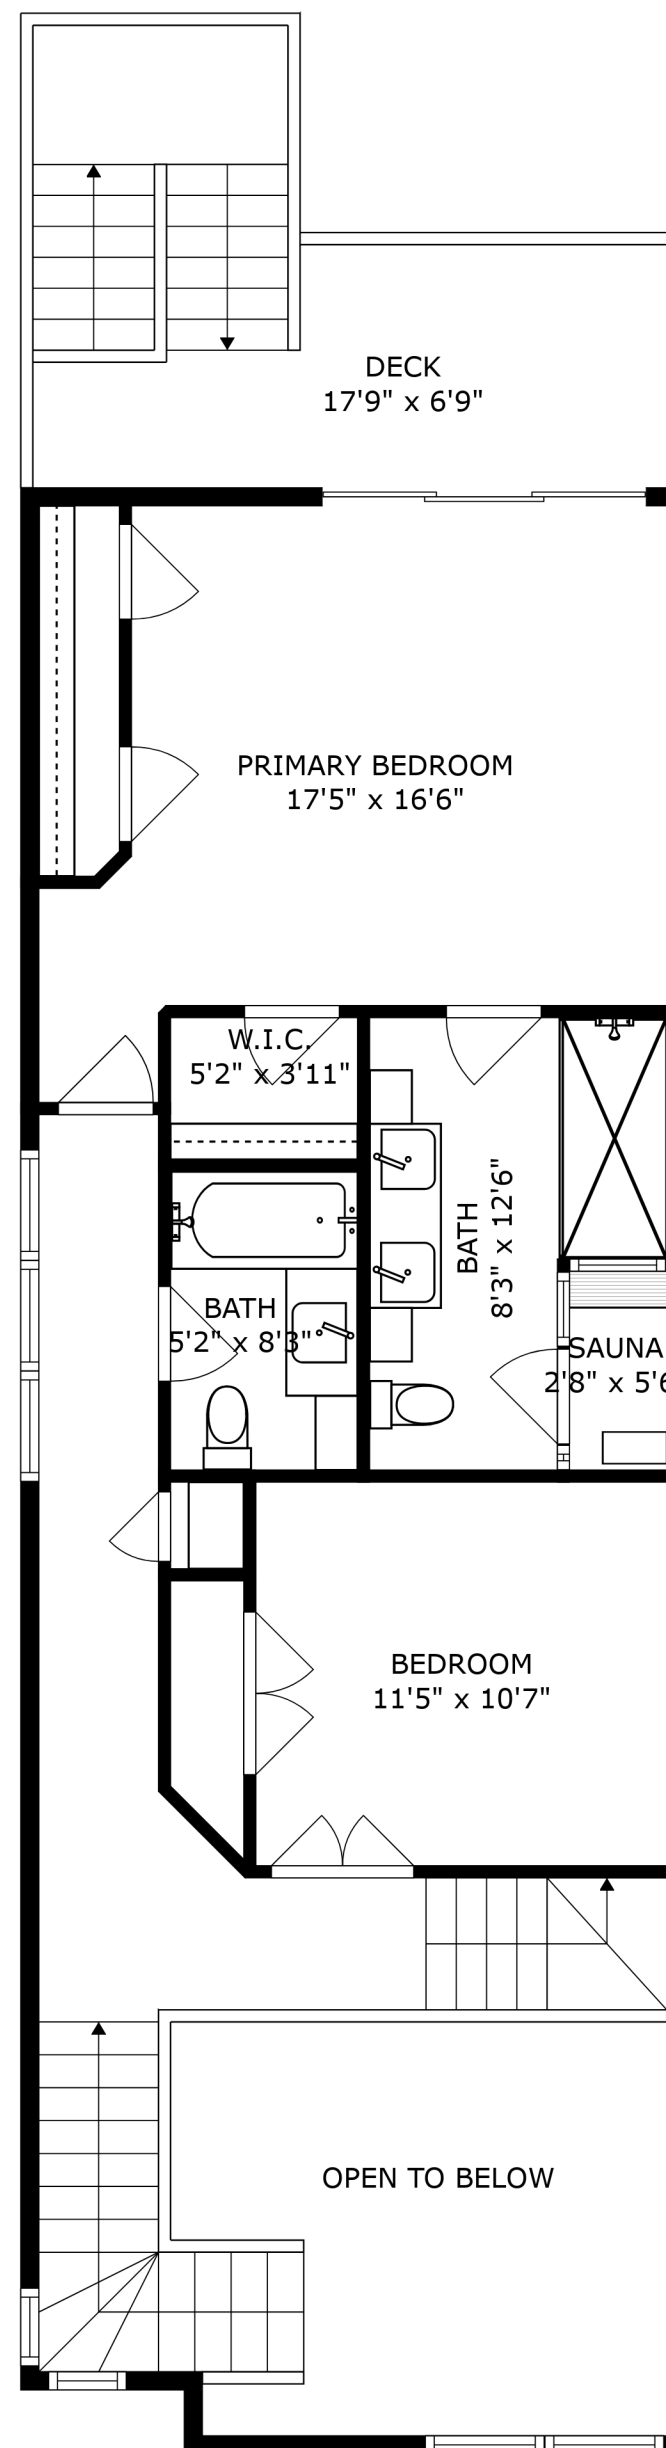

SIZES AND DIMENSIONS ARE APPROXIMATE, ACTUAL MAY VARY.

ROOF-TOP DECK
17'9" x 53'9"

SIZES AND DIMENSIONS ARE APPROXIMATE, ACTUAL MAY VARY.

SIZES AND DIMENSIONS ARE APPROXIMATE, ACTUAL MAY VARY.

SIZES AND DIMENSIONS ARE APPROXIMATE, ACTUAL MAY VARY.