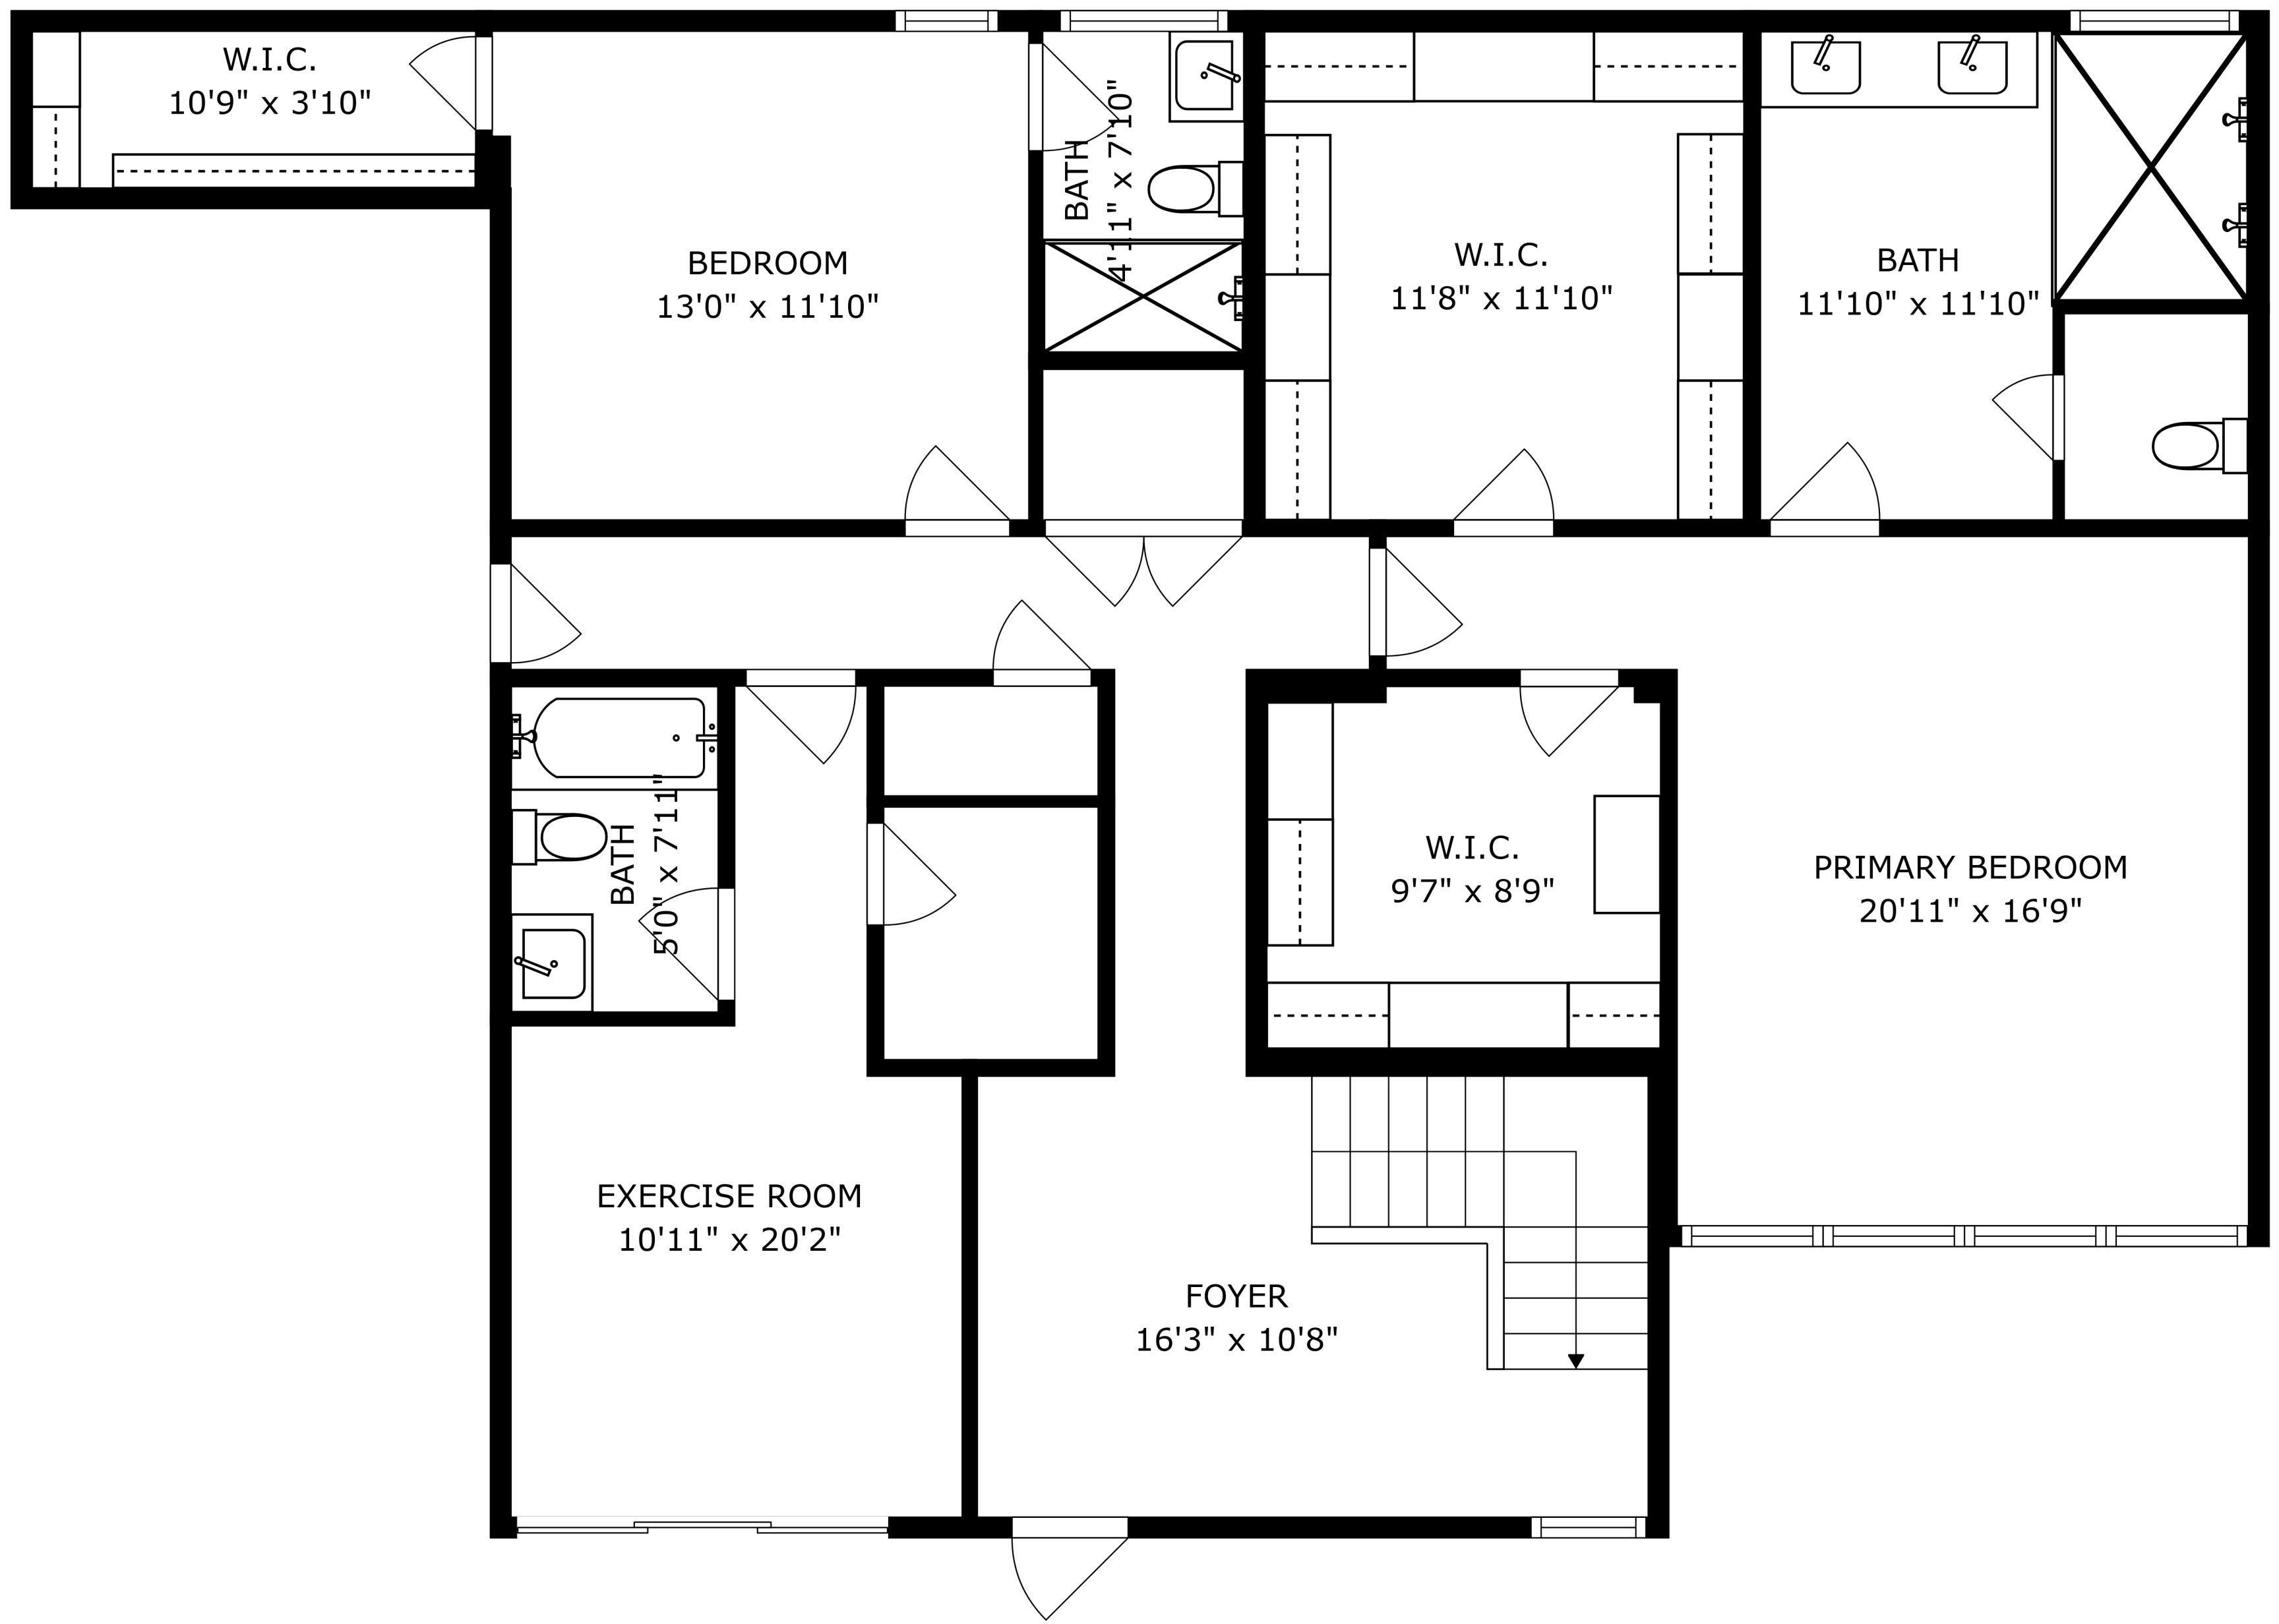

SIZES AND DIMENSIONS ARE APPROXIMATE, ACTUAL MAY VARY.

SWIMMING POOL

TERRACE
42'4" x 35'8"

SIZES AND DIMENSIONS ARE APPROXIMATE, ACTUAL MAY VARY.

SIZES AND DIMENSIONS ARE APPROXIMATE, ACTUAL MAY VARY.

SIZES AND DIMENSIONS ARE APPROXIMATE, ACTUAL MAY VARY.