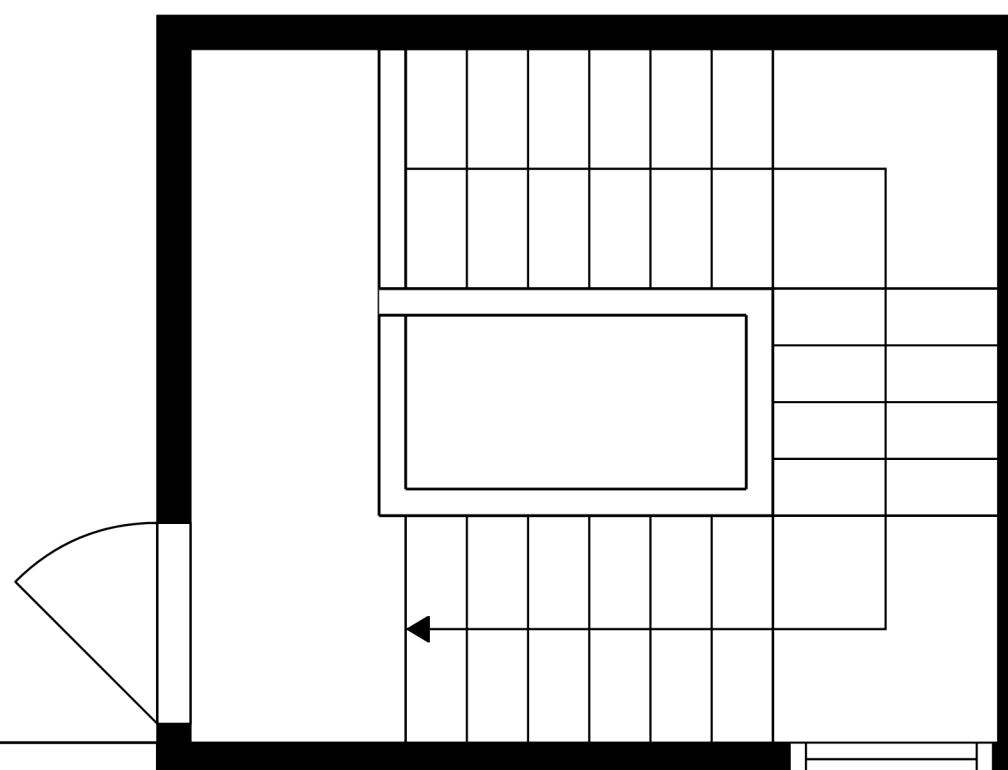

SIZES AND DIMENSIONS ARE APPROXIMATE, ACTUAL MAY VARY.

SWIMMING POOL

TERRACE
42'4" x 35'8"

SIZES AND DIMENSIONS ARE APPROXIMATE, ACTUAL MAY VARY.

SIZES AND DIMENSIONS ARE APPROXIMATE, ACTUAL MAY VARY.

SIZES AND DIMENSIONS ARE APPROXIMATE, ACTUAL MAY VARY.