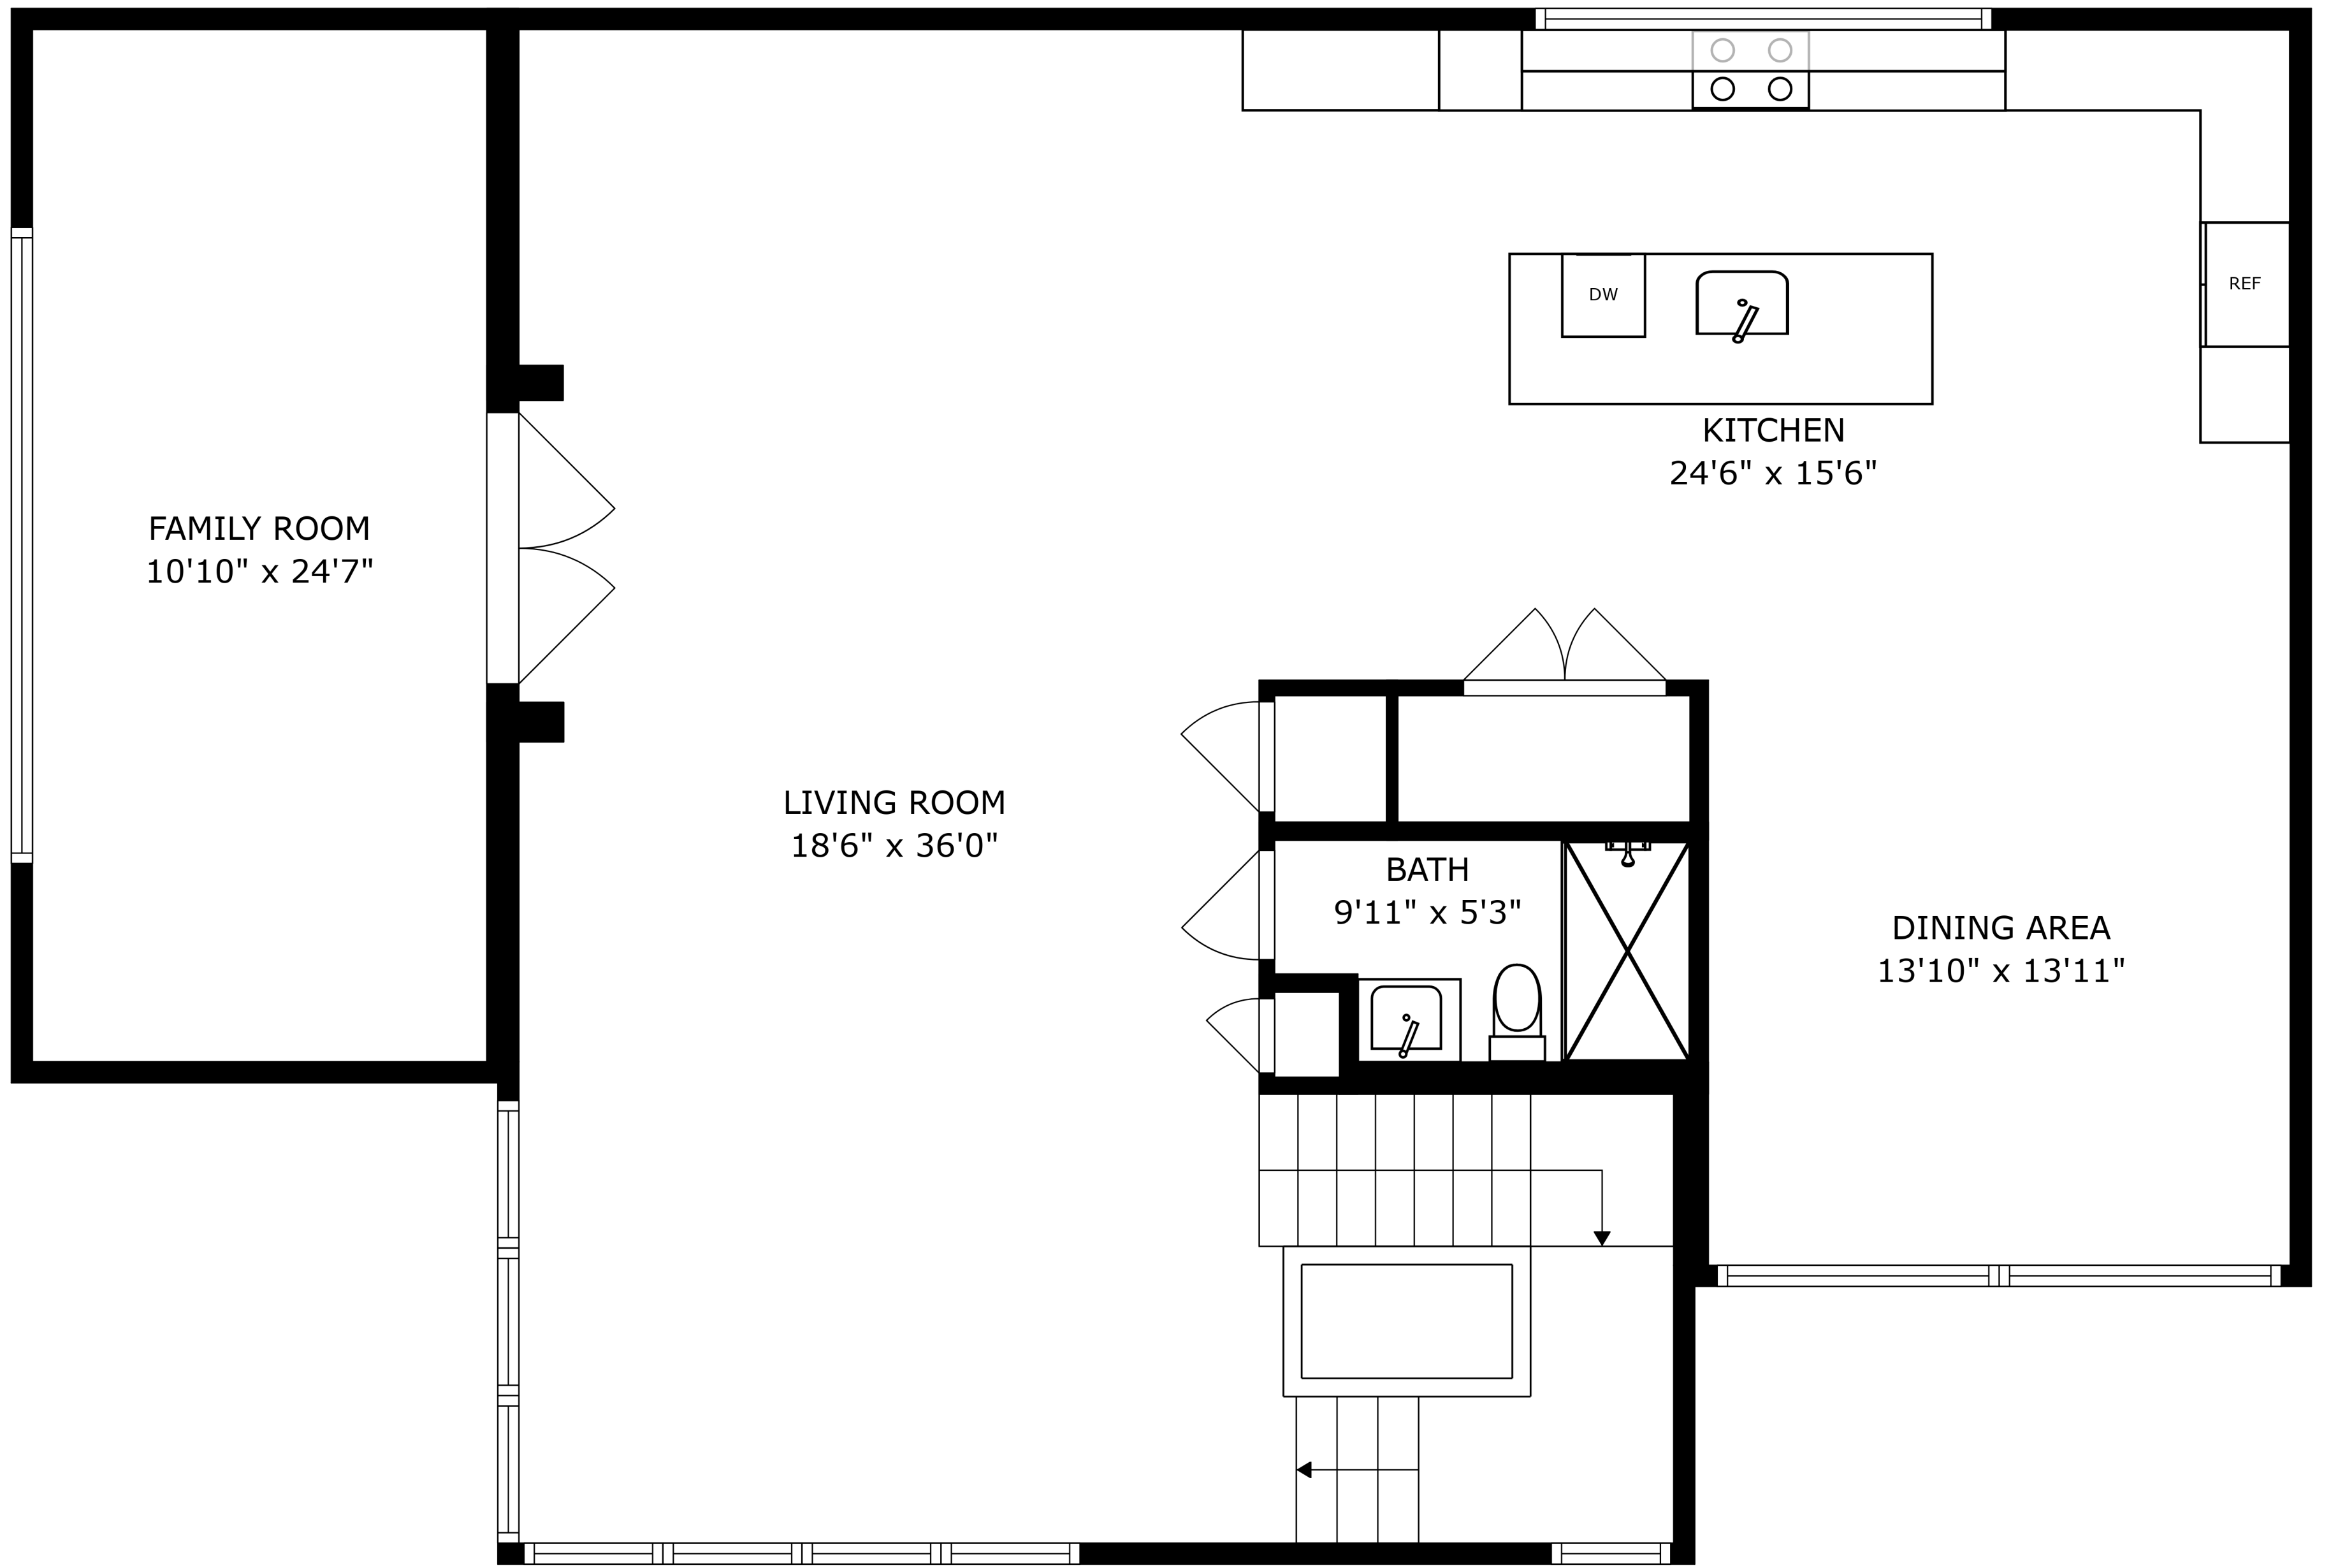

SIZES AND DIMENSIONS ARE APPROXIMATE, ACTUAL MAY VARY.

SWIMMING POOL

TERRACE
42'4" x 35'8"

SIZES AND DIMENSIONS ARE APPROXIMATE, ACTUAL MAY VARY.

SIZES AND DIMENSIONS ARE APPROXIMATE, ACTUAL MAY VARY.

SIZES AND DIMENSIONS ARE APPROXIMATE, ACTUAL MAY VARY.