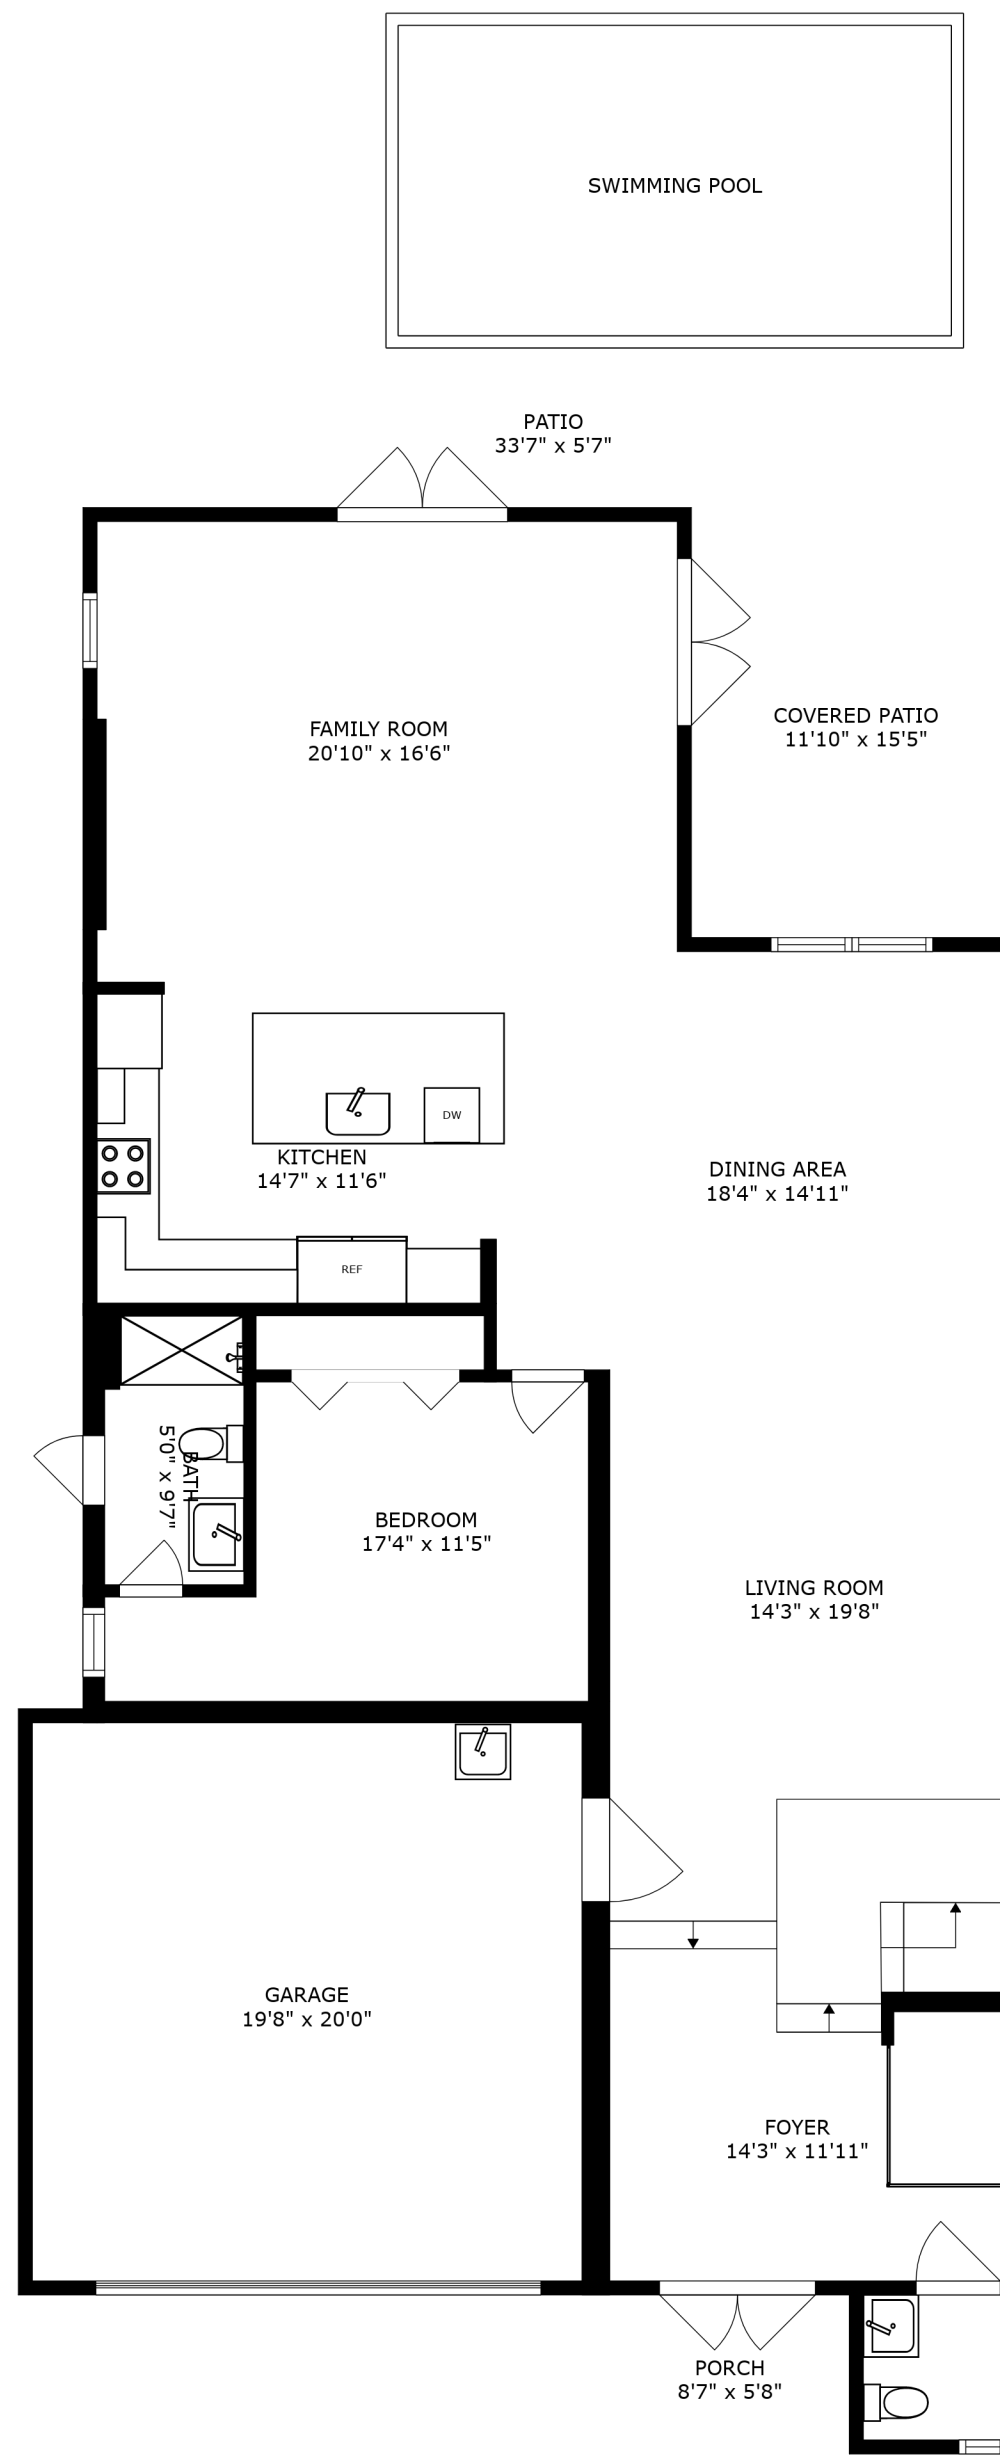

SIZES AND DIMENSIONS ARE APPROXIMATE, ACTUAL MAY VARY.

TERRACE
32'4" x 59'0"

ENTRY
4'0" x 6'11"

SIZES AND DIMENSIONS ARE APPROXIMATE, ACTUAL MAY VARY.

SIZES AND DIMENSIONS ARE APPROXIMATE, ACTUAL MAY VARY.

SIZES AND DIMENSIONS ARE APPROXIMATE, ACTUAL MAY VARY.