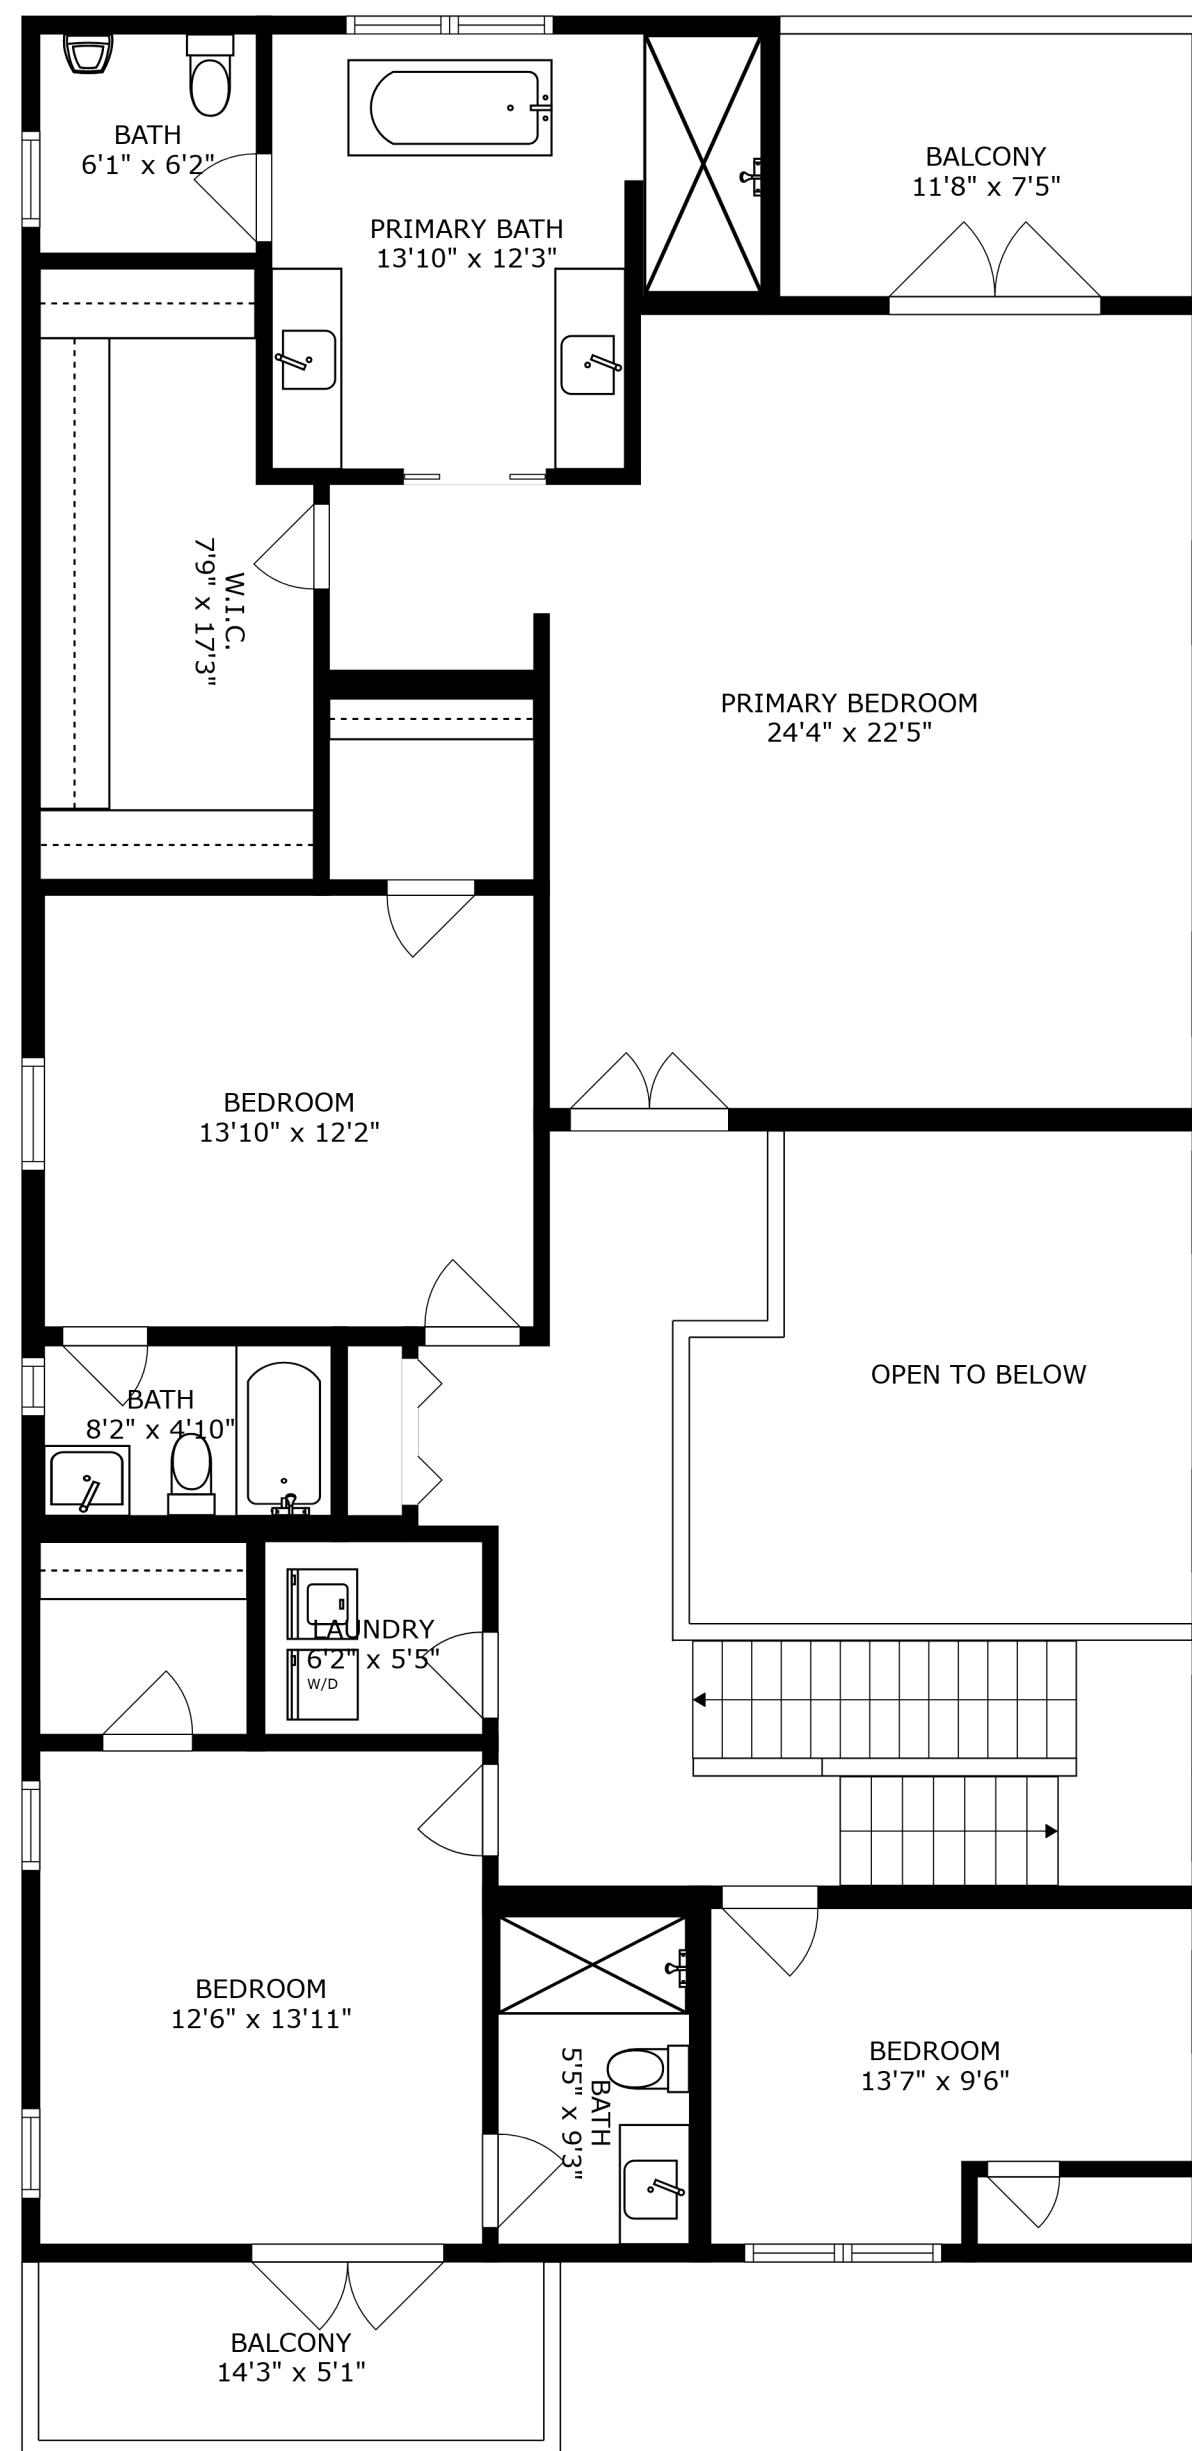

SIZES AND DIMENSIONS ARE APPROXIMATE, ACTUAL MAY VARY.

TERRACE
32'4" x 59'0"

ENTRY
4'0" x 6'11"

SIZES AND DIMENSIONS ARE APPROXIMATE, ACTUAL MAY VARY.

SIZES AND DIMENSIONS ARE APPROXIMATE, ACTUAL MAY VARY.

SIZES AND DIMENSIONS ARE APPROXIMATE, ACTUAL MAY VARY.