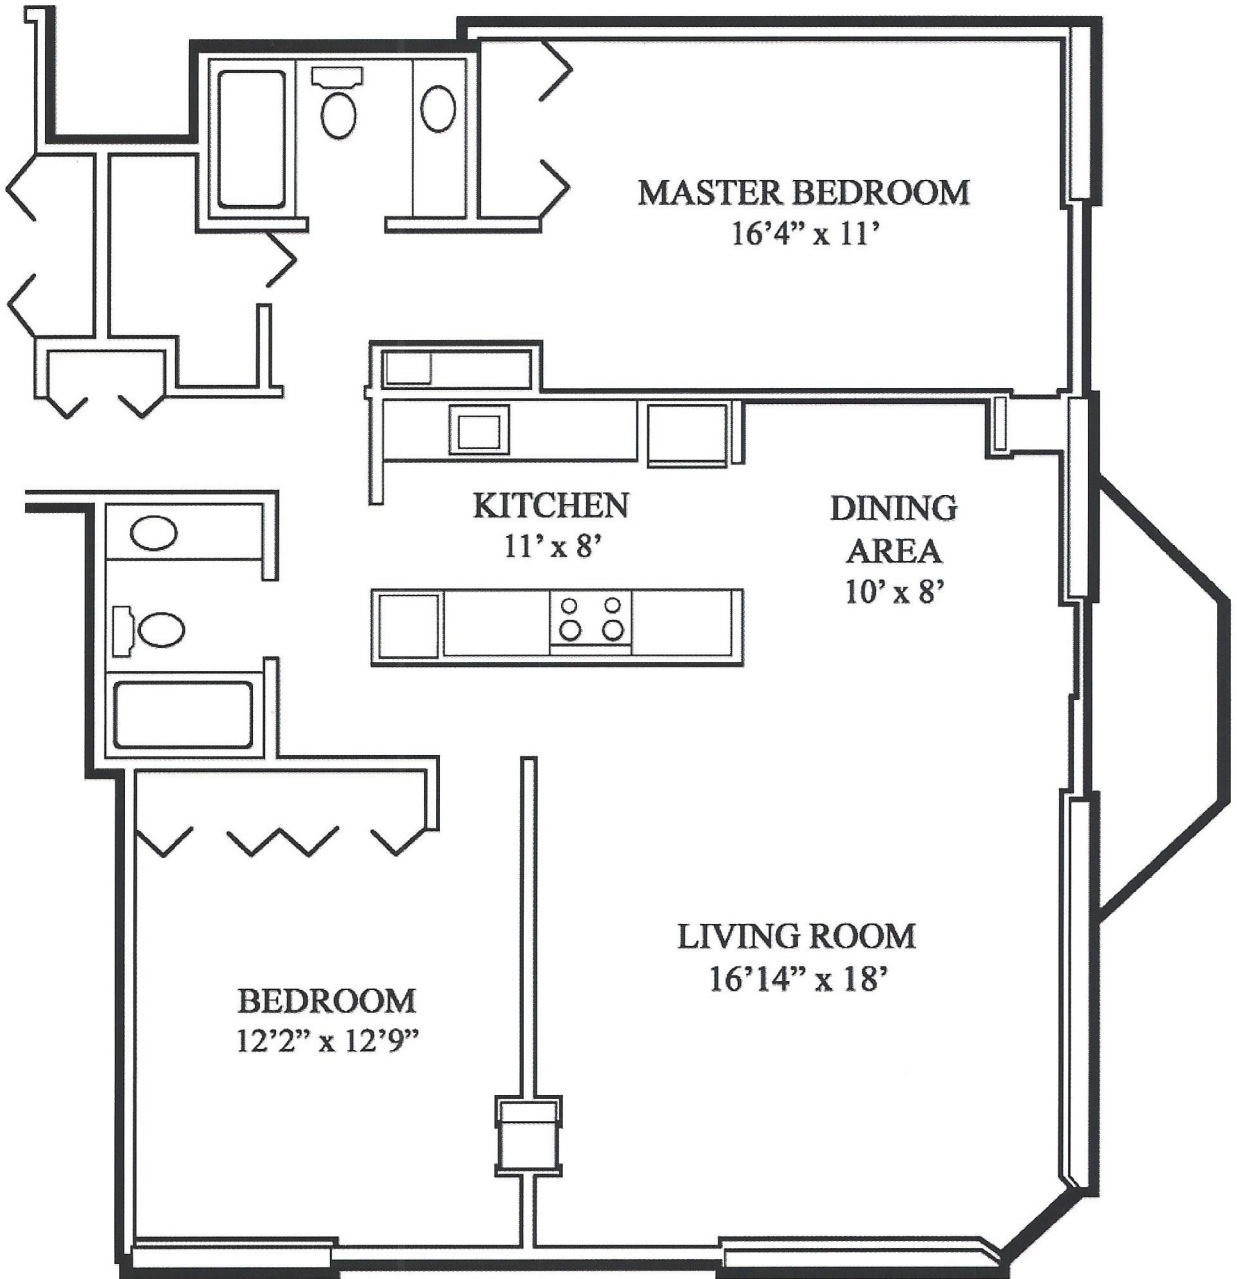

# 70 W Huron Street Unit # 2102

Two Bedroom Corner  
Dimensions are approximate.