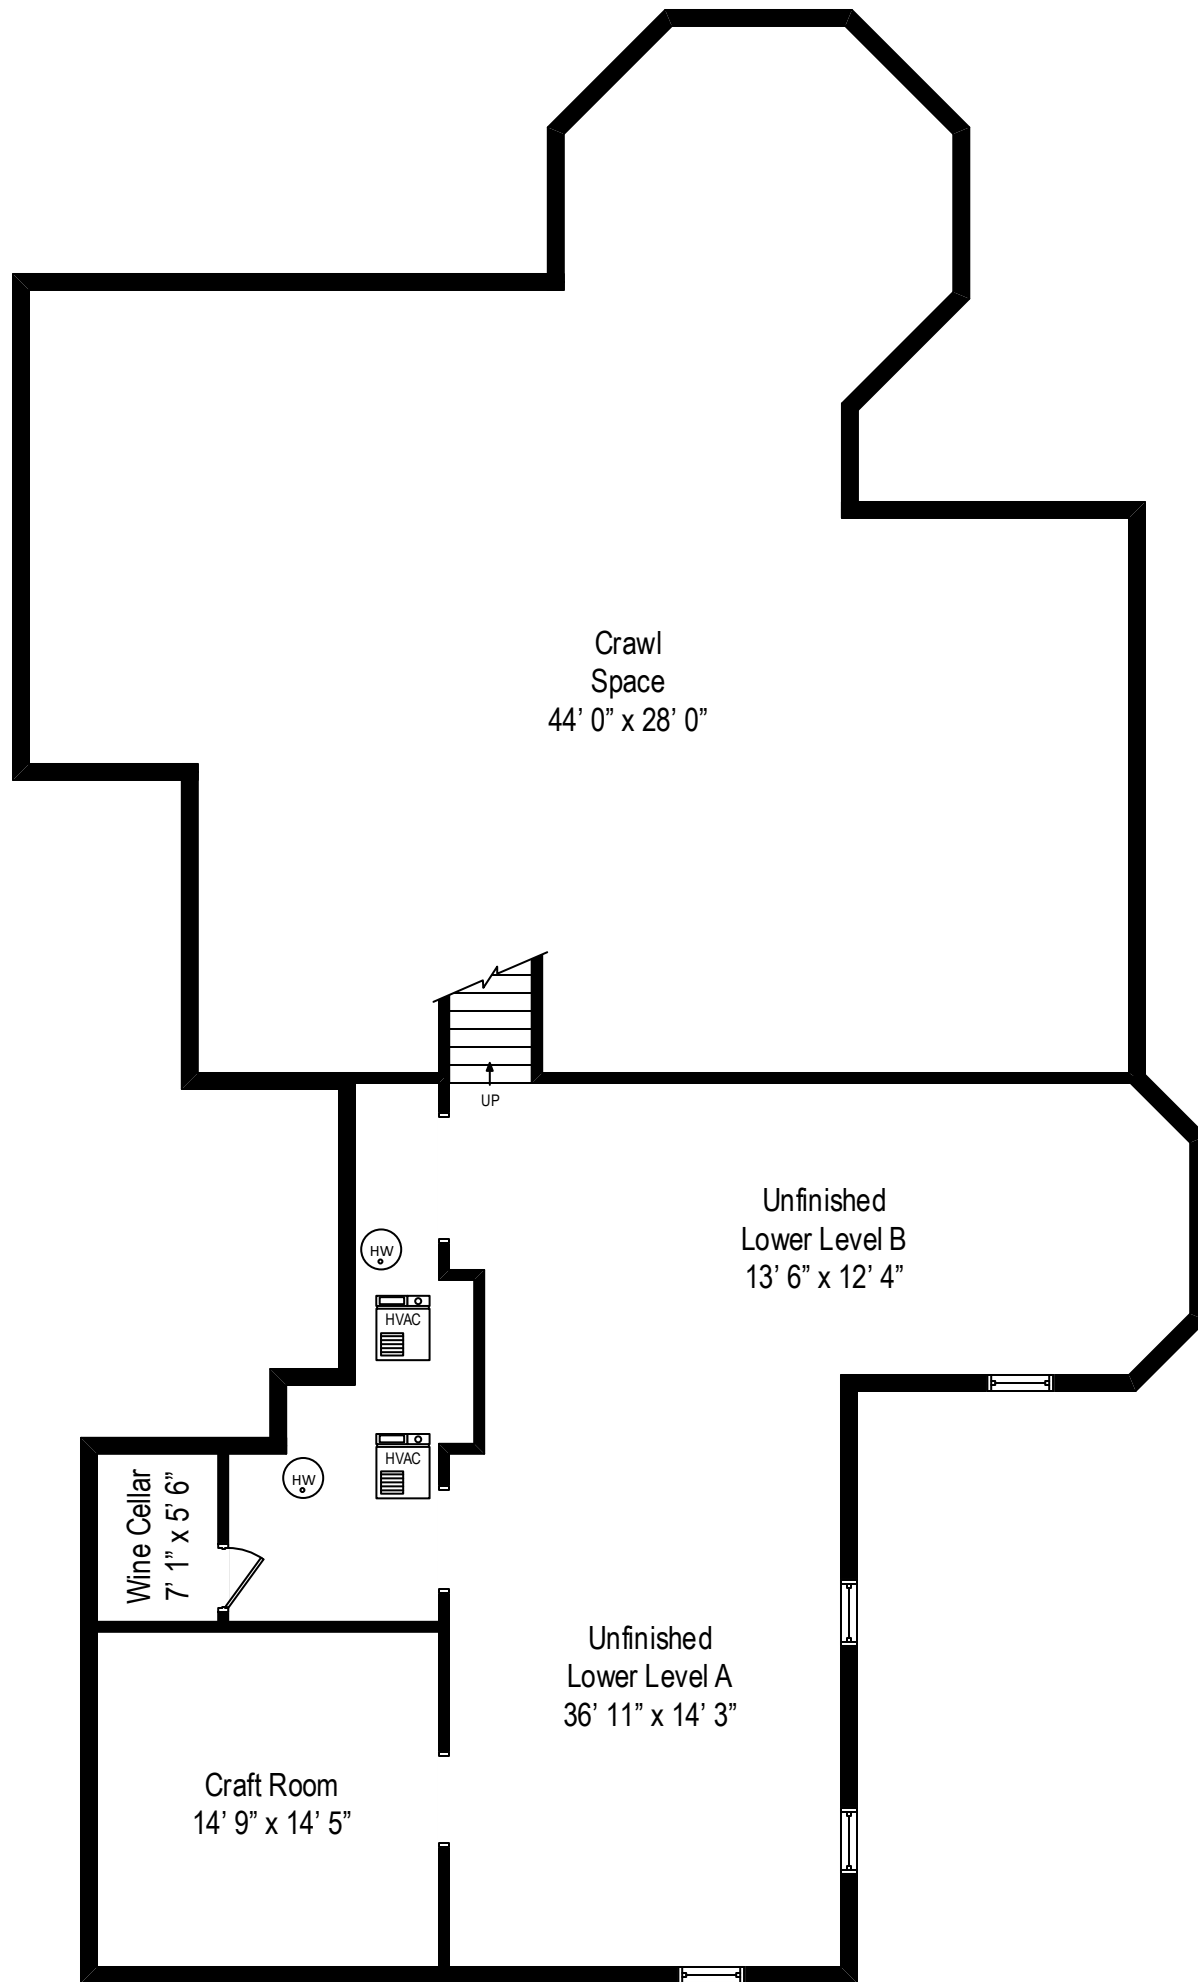

45 Honeysuckle – Lake Forest , IL 60045

First Level

All dimensions are approximate. This plan is for marketing purposes only.

45 Honeysuckle – Lake Forest , IL 60045

Lower Level

All dimensions are approximate. This plan is for marketing purposes only.