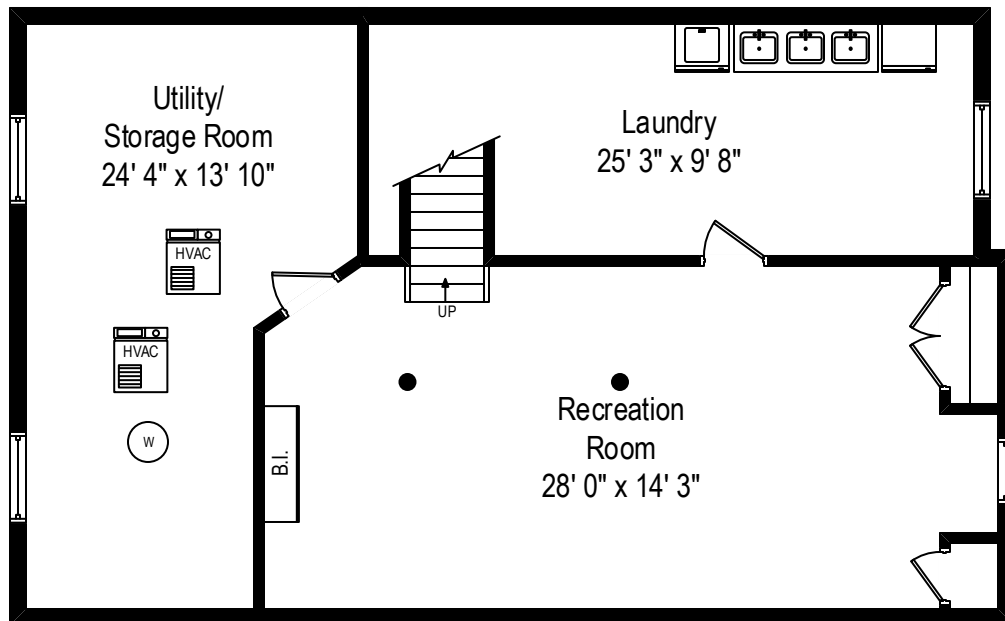

3135 Park Place – Evanston, IL 60201

First Level

All dimensions are approximate. This plan is for marketing purposes only.

3135 Park Place – Evanston, IL 60201

Second Level

All dimensions are approximate. This plan is for marketing purposes only.

3135 Park Place – Evanston, IL 60201

Third Level

All dimensions are approximate. This plan is for marketing purposes only.

3135 Park Place – Evanston, IL 60201

Lower Level

All dimensions are approximate. This plan is for marketing purposes only.