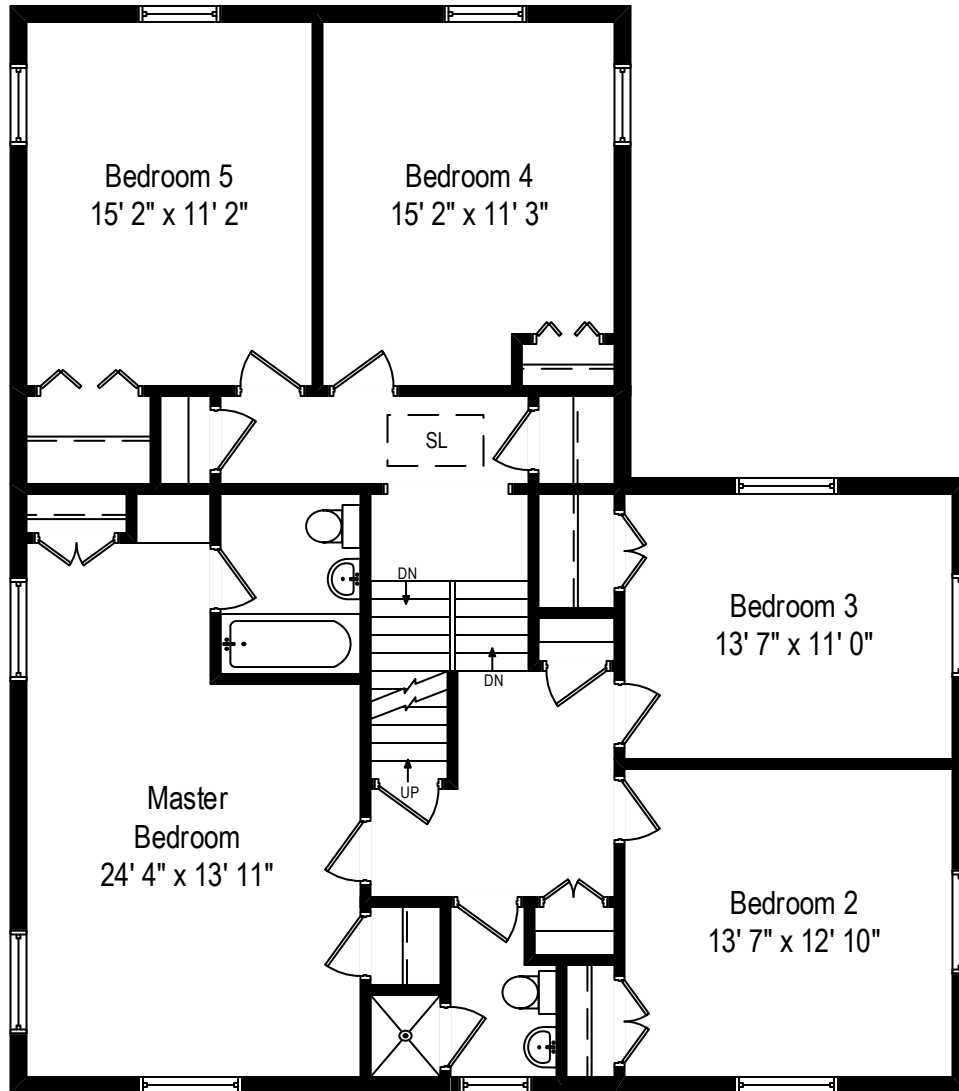

3135 Park Place – Evanston, IL 60201

First Level

All dimensions are approximate. This plan is for marketing purposes only.

3135 Park Place – Evanston, IL 60201

Second Level

All dimensions are approximate. This plan is for marketing purposes only.

3135 Park Place – Evanston, IL 60201

Third Level

All dimensions are approximate. This plan is for marketing purposes only.

3135 Park Place – Evanston, IL 60201

Lower Level

All dimensions are approximate. This plan is for marketing purposes only.