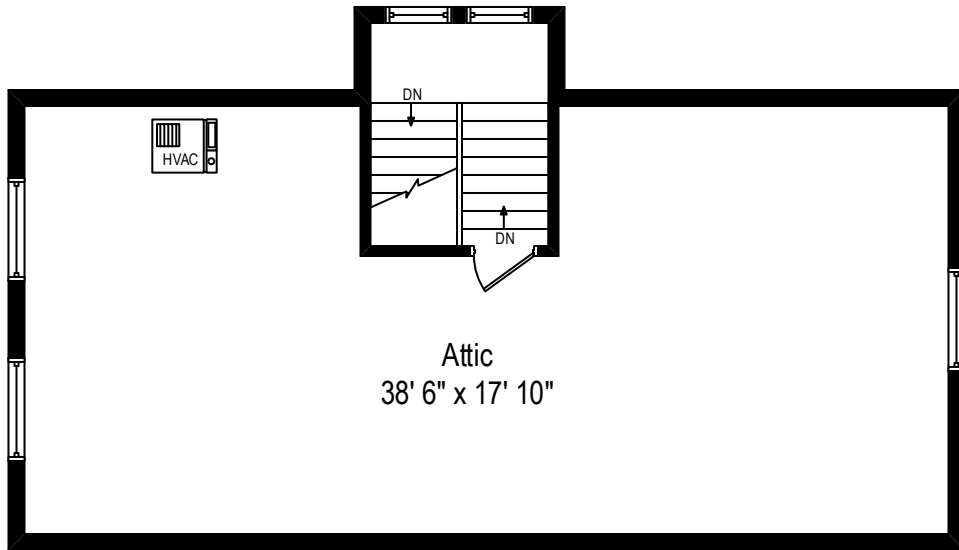

3135 Park Place – Evanston, IL 60201

First Level

All dimensions are approximate. This plan is for marketing purposes only.

3135 Park Place – Evanston, IL 60201

Second Level

All dimensions are approximate. This plan is for marketing purposes only.

3135 Park Place – Evanston, IL 60201

Third Level

All dimensions are approximate. This plan is for marketing purposes only.

3135 Park Place – Evanston, IL 60201

Lower Level

All dimensions are approximate. This plan is for marketing purposes only.