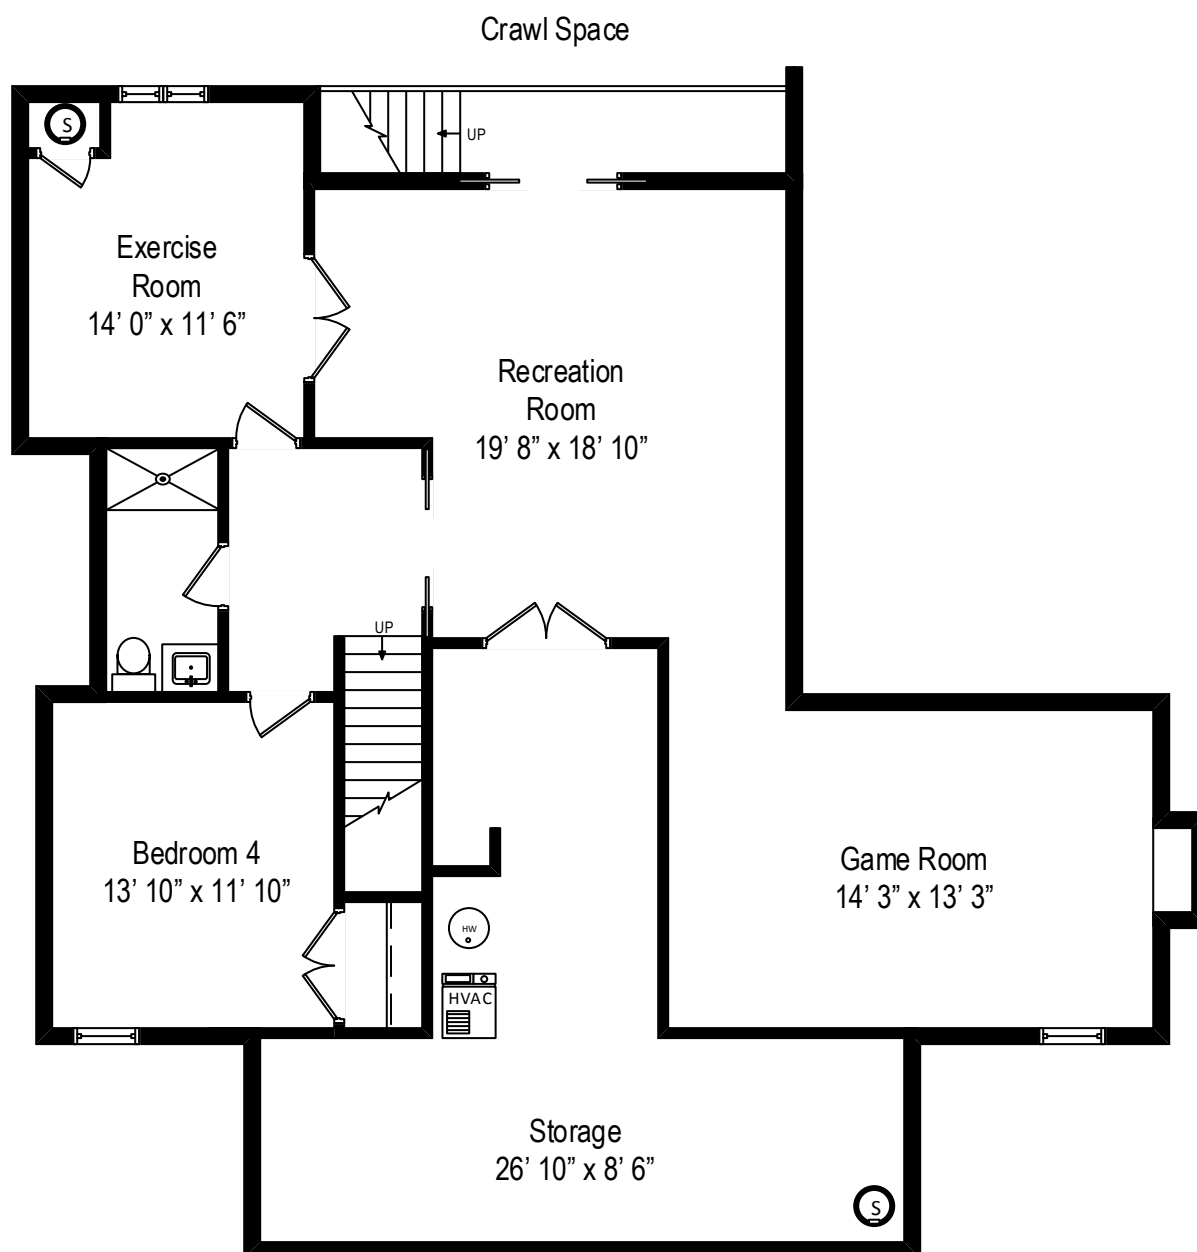

1695 Portage Run – Glenview, IL 60025

First Level

All dimensions are approximate. This plan is for marketing purposes only.

1695 Portage Run – Glenview, IL 60025

Second Level

All dimensions are approximate. This plan is for marketing purposes only.

1695 Portage Run – Glenview, IL 60025

Lower Level