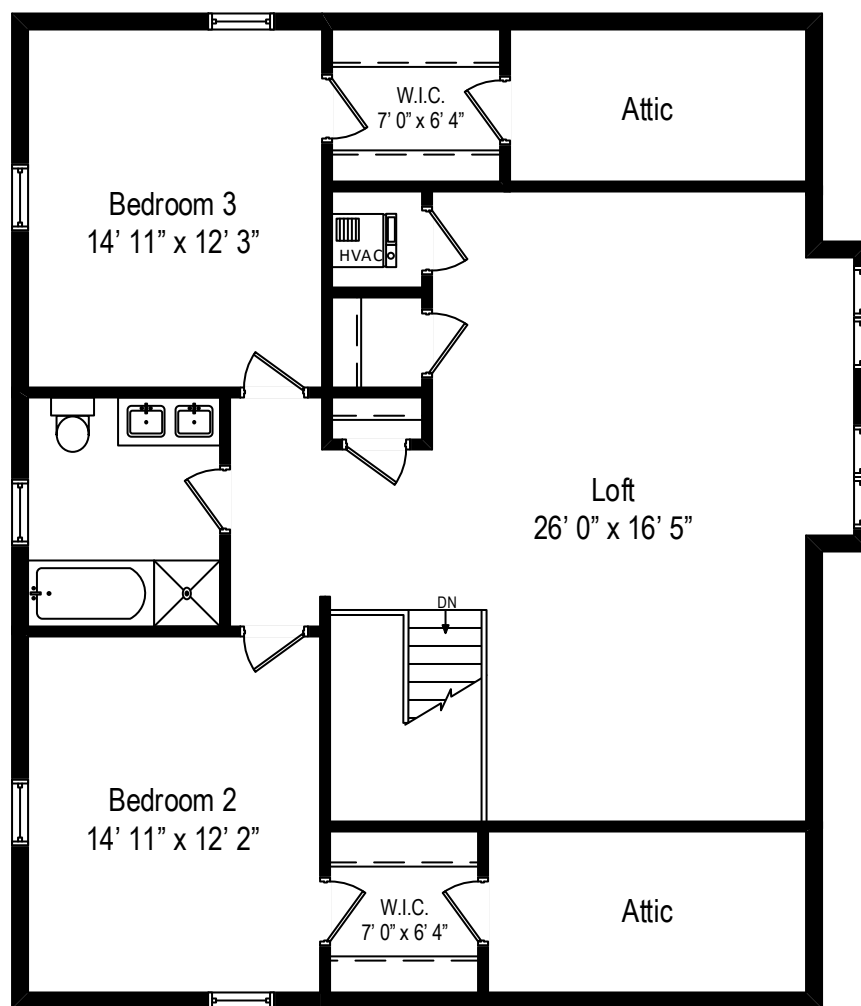

1695 Portage Run – Glenview, IL 60025

First Level

All dimensions are approximate. This plan is for marketing purposes only.

1695 Portage Run – Glenview, IL 60025

Second Level

All dimensions are approximate. This plan is for marketing purposes only.

1695 Portage Run – Glenview, IL 60025

Lower Level