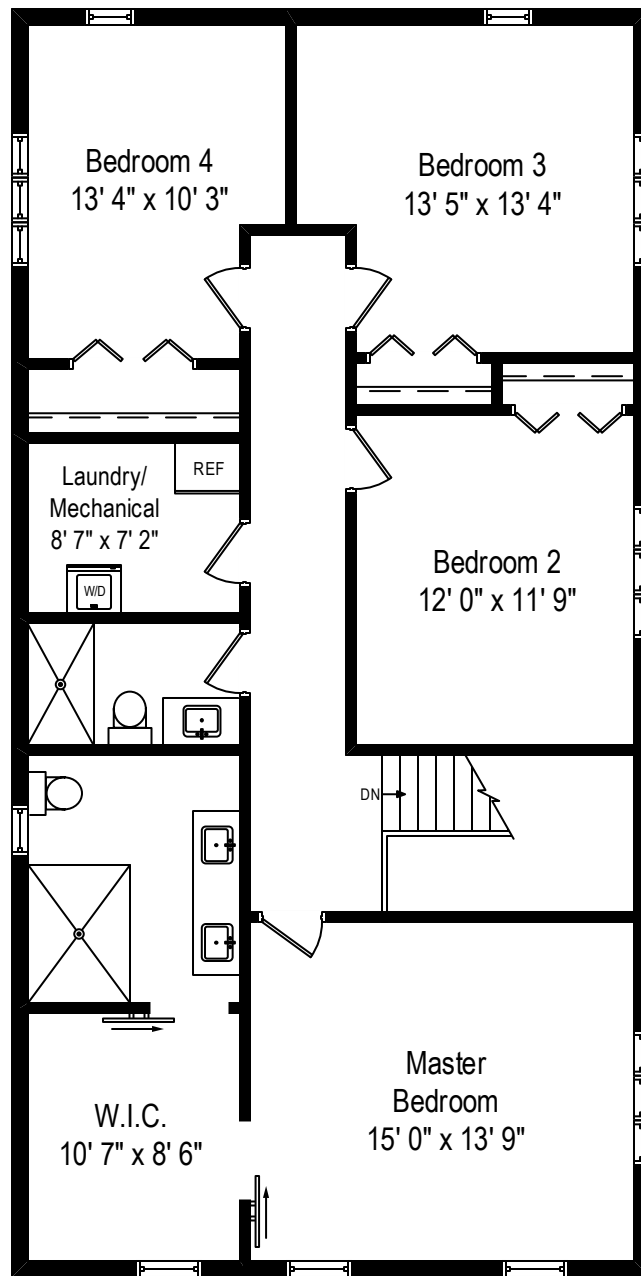

31295 O'Plaine – Green Oaks, IL 60048

First Level

31295 O'Plaine – Green Oaks, IL 60048

Second Level

All dimensions are approximate. This plan is for marketing purposes only.