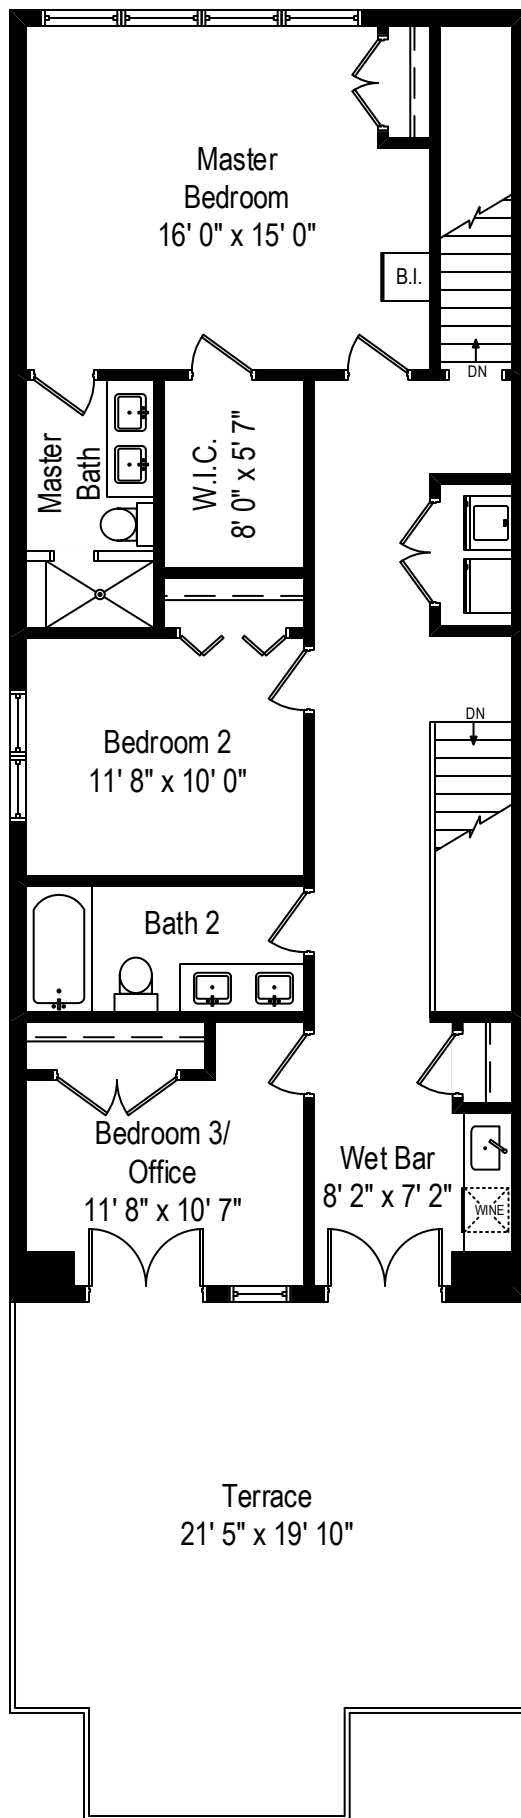

835 W. Newport Avenue – Chicago, IL 60657

First Level

All dimensions are approximate. This plan is for marketing purposes only.

835 W. Newport Avenue – Chicago, IL 60657

Second Level

All dimensions are approximate. This plan is for marketing purposes only.