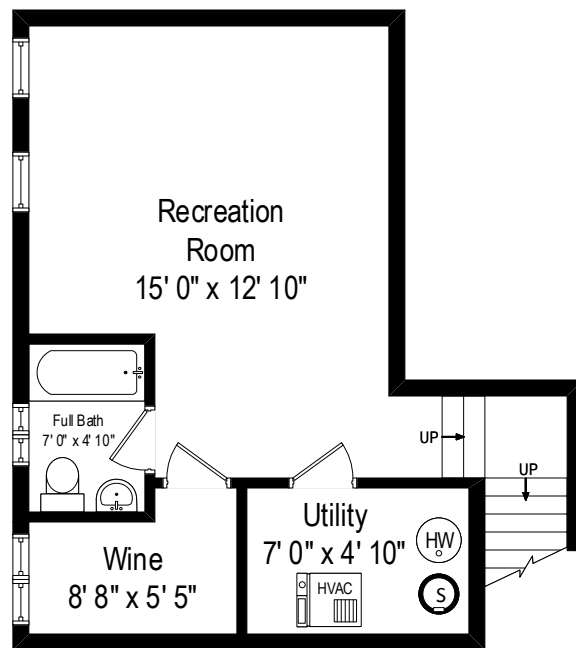

935 Huckleberry Lane – Glenview, IL 60025

Second Level

All dimensions are approximate. This plan is for marketing purposes only.

935 Huckleberry Lane – Glenview, IL 60025

Third Level

All dimensions are approximate. This plan is for marketing purposes only.

935 Huckleberry Lane – Glenview, IL 60025

Lower Level