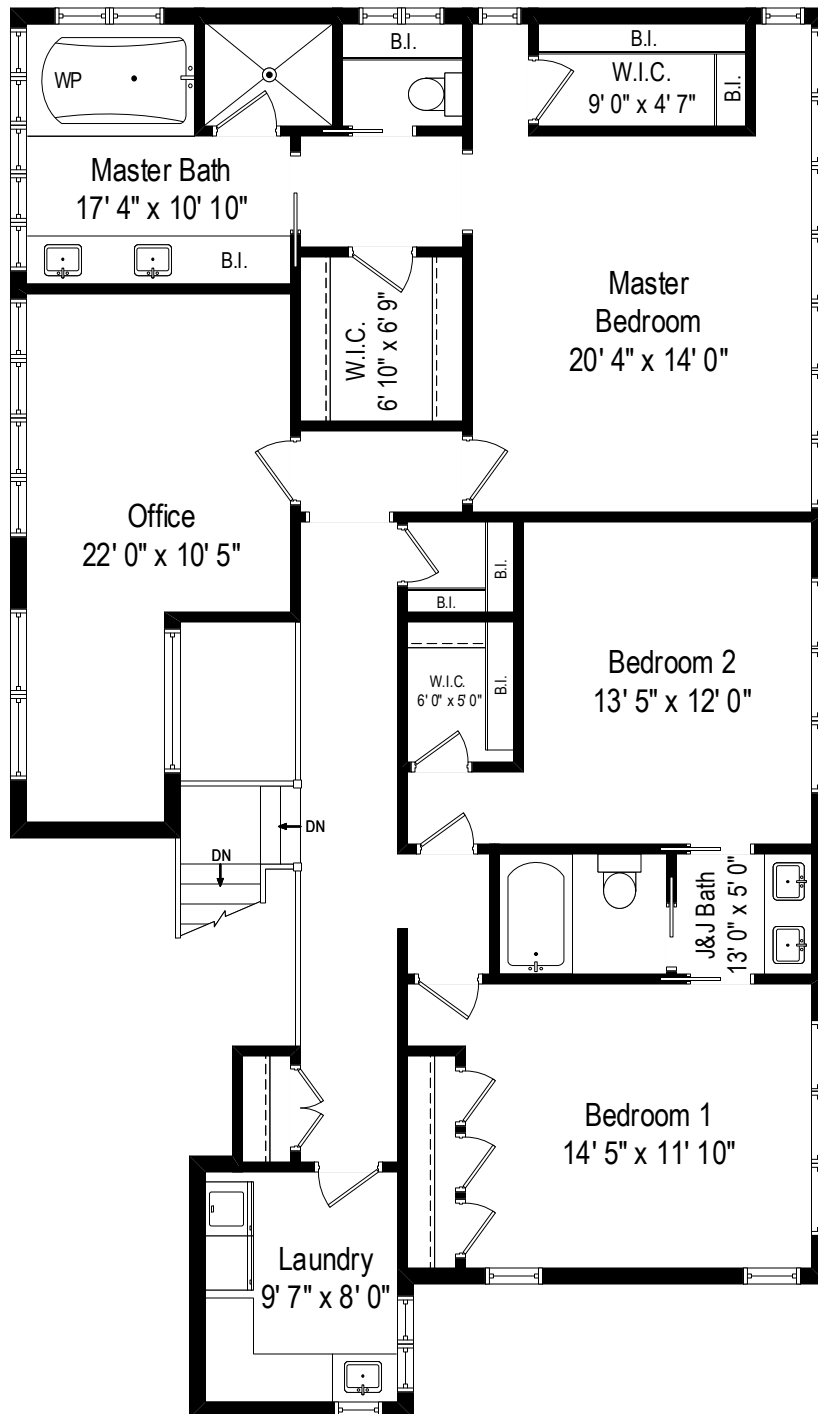

935 Huckleberry Lane – Glenview, IL 60025

Second Level

All dimensions are approximate. This plan is for marketing purposes only.

935 Huckleberry Lane – Glenview, IL 60025

Third Level

All dimensions are approximate. This plan is for marketing purposes only.

935 Huckleberry Lane – Glenview, IL 60025

Lower Level