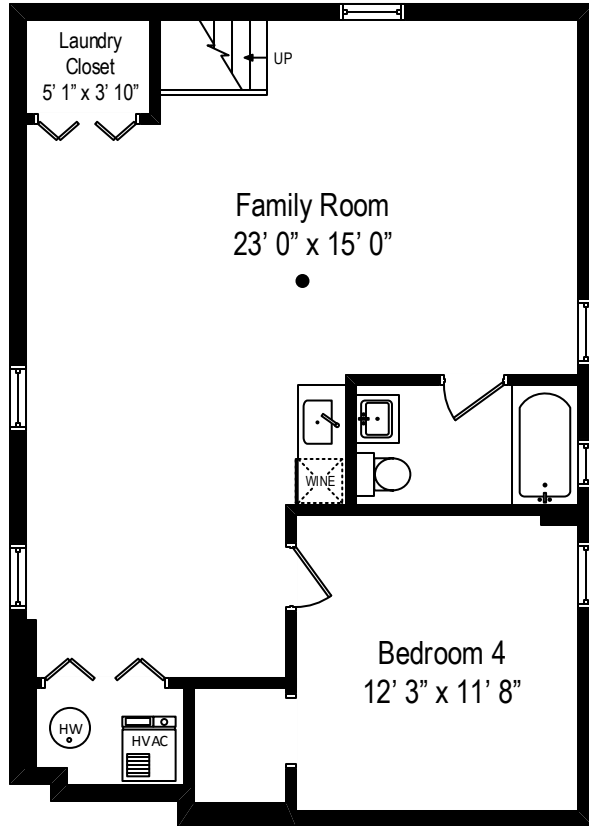

3326 N. Octavia – Chicago, IL 60634

First Level

3326 N. Octavia – Chicago, IL 60634

Second Level

All dimensions are approximate. This plan is for marketing purposes only.

3326 N. Octavia – Chicago, IL 60634

Lower Level