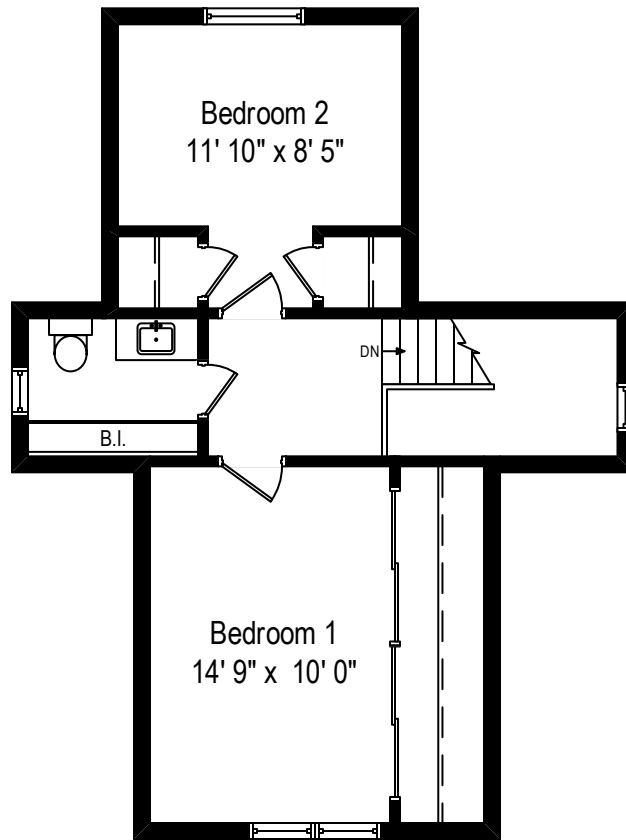

2449 S. 10th Avenue - North Riverside, IL 60546

First Level

2449 S. 10th Avenue - North Riverside, IL 60546

Second Level

All dimensions are approximate. This plan is for marketing purposes only.

2449 S. 10th Avenue - North Riverside, IL 60546

Lower Level

All dimensions are approximate. This plan is for marketing purposes only.