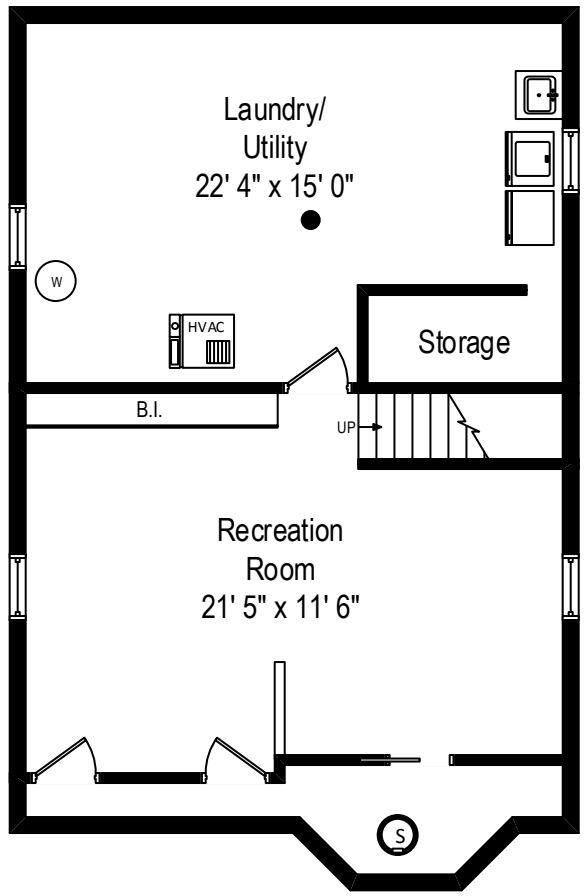

2449 S. 10th Avenue - North Riverside, IL 60546

First Level

2449 S. 10th Avenue - North Riverside, IL 60546

Second Level

All dimensions are approximate. This plan is for marketing purposes only.

2449 S. 10th Avenue - North Riverside, IL 60546

Lower Level

All dimensions are approximate. This plan is for marketing purposes only.