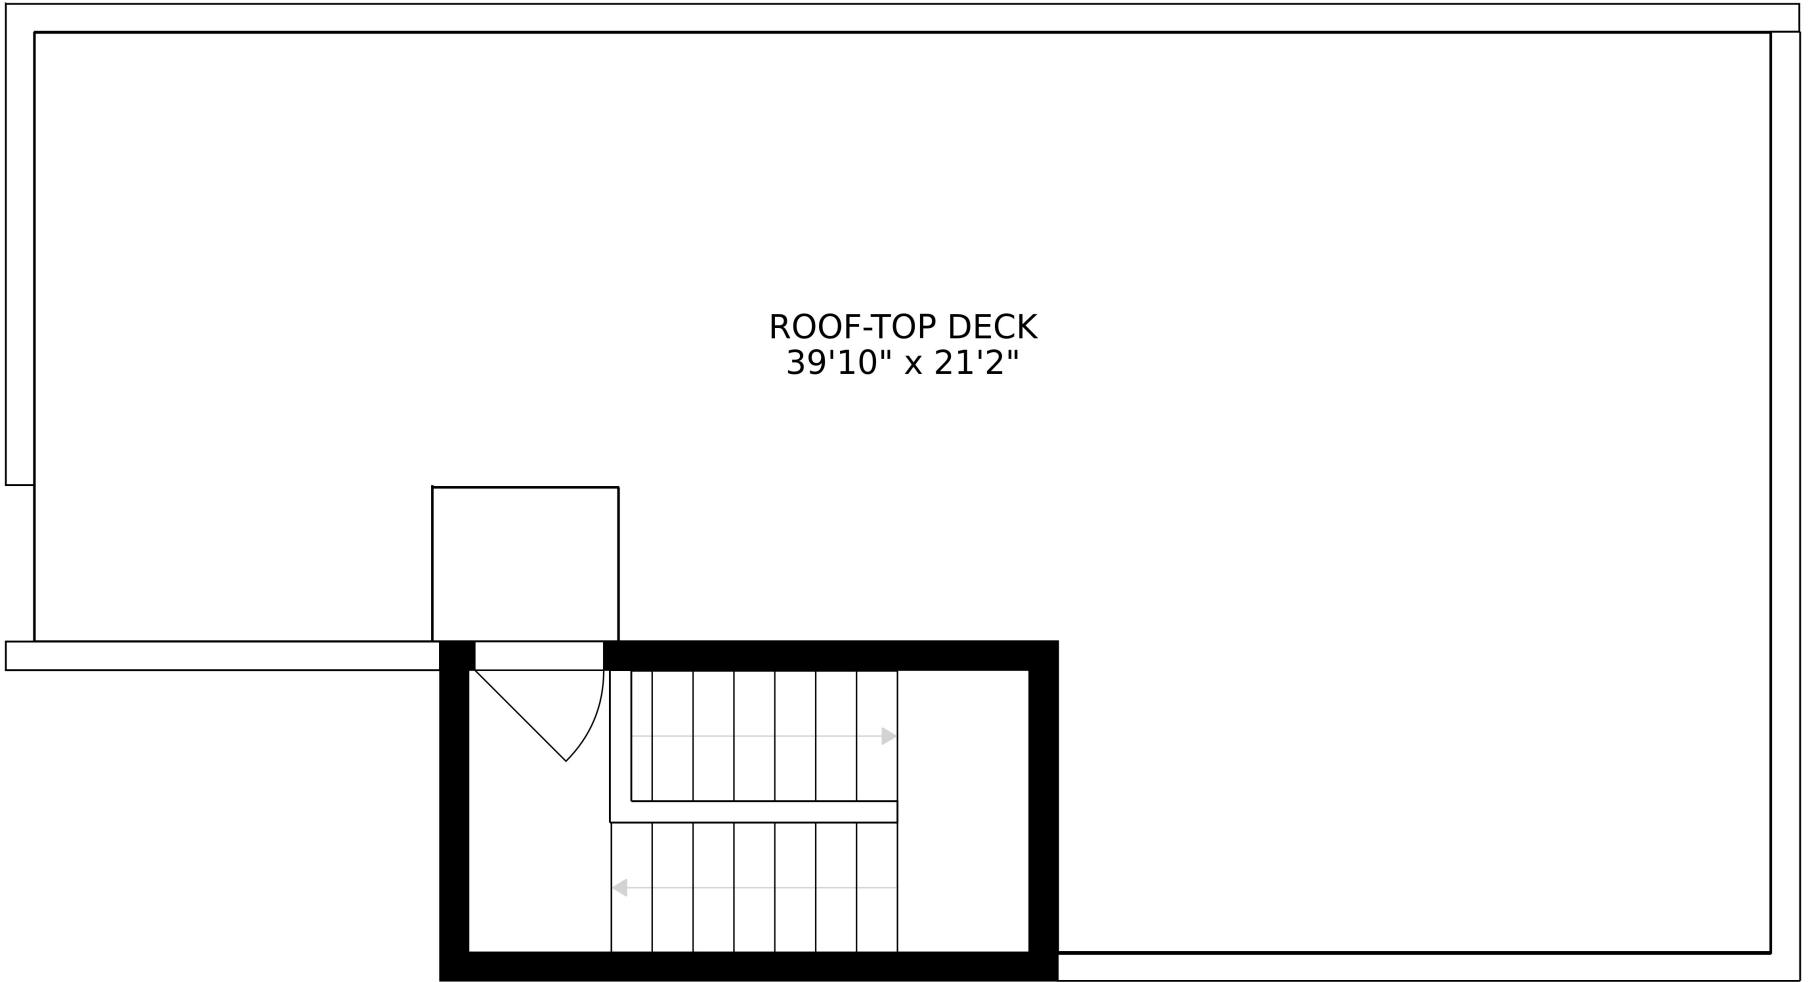

SIZES AND DIMENSIONS ARE APPROXIMATE, ACTUAL MAY VARY.

ROOF-TOP DECK
39'10" x 21'2"

SIZES AND DIMENSIONS ARE APPROXIMATE, ACTUAL MAY VARY.

SIZES AND DIMENSIONS ARE APPROXIMATE, ACTUAL MAY VARY.