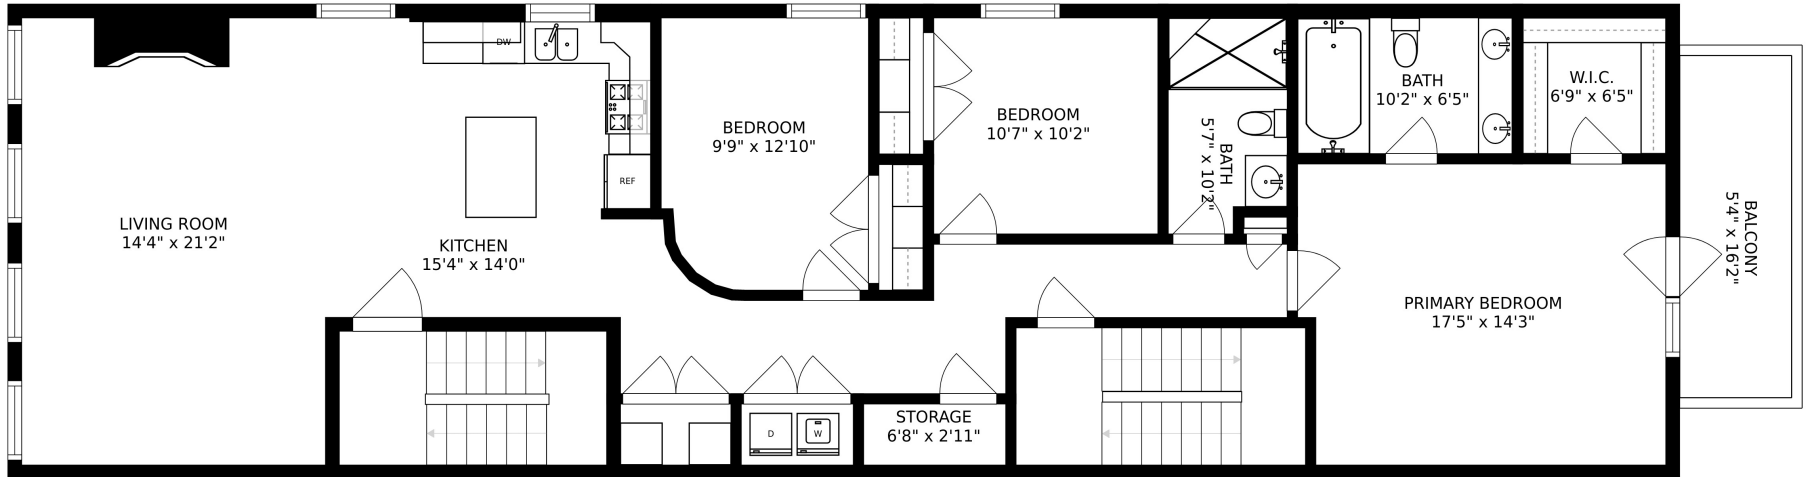

SIZES AND DIMENSIONS ARE APPROXIMATE, ACTUAL MAY VARY.

ROOF-TOP DECK
39'10" x 21'2"

SIZES AND DIMENSIONS ARE APPROXIMATE, ACTUAL MAY VARY.

SIZES AND DIMENSIONS ARE APPROXIMATE, ACTUAL MAY VARY.