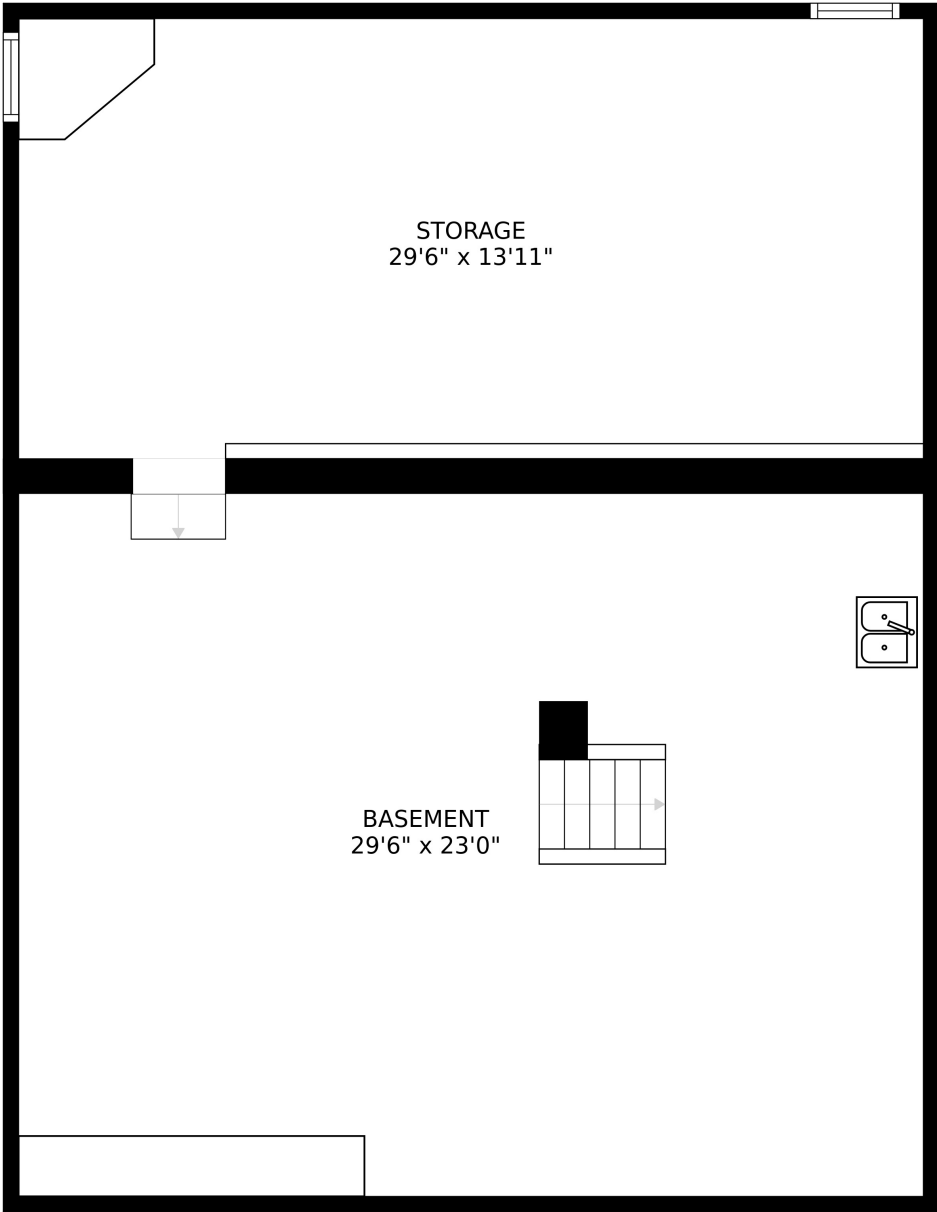

FLOOR 1

FLOOR 2

FLOOR 3

SIZES AND DIMENSIONS ARE APPROXIMATE, ACTUAL MAY VARY.

SIZES AND DIMENSIONS ARE APPROXIMATE, ACTUAL MAY VARY.

SIZES AND DIMENSIONS ARE APPROXIMATE, ACTUAL MAY VARY.

STORAGE
29'6" x 13'11"

BASEMENT
29'6" x 23'0"

SIZES AND DIMENSIONS ARE APPROXIMATE, ACTUAL MAY VARY.