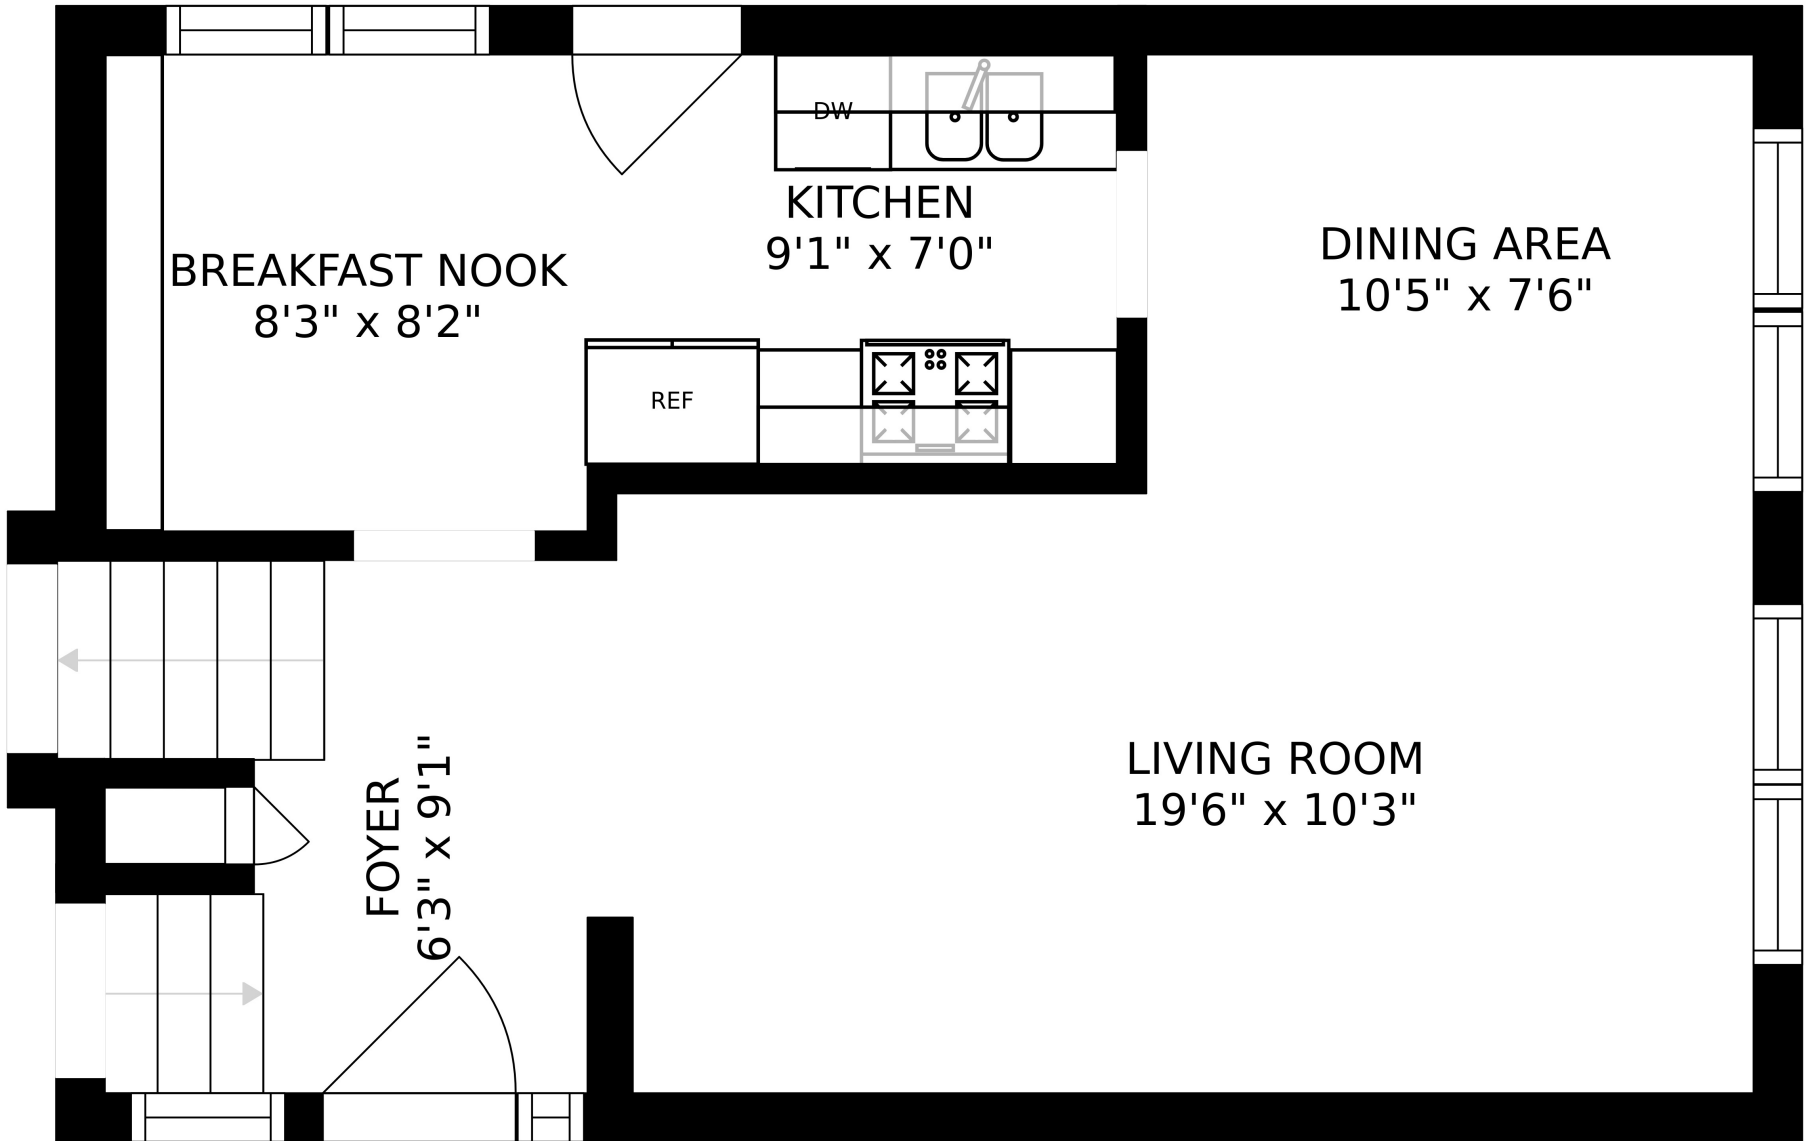

FLOOR 3

FLOOR 1

FLOOR 2

SIZES AND DIMENSIONS ARE APPROXIMATE, ACTUAL MAY VARY.

SIZES AND DIMENSIONS ARE APPROXIMATE, ACTUAL MAY VARY.

SIZES AND DIMENSIONS ARE APPROXIMATE, ACTUAL MAY VARY.

RECREATION ROOM
23'6" x 9'5"

UTILITY
13'7" x 7'11"

BATH
8'5" x 4'7"

SIZES AND DIMENSIONS ARE APPROXIMATE, ACTUAL MAY VARY.