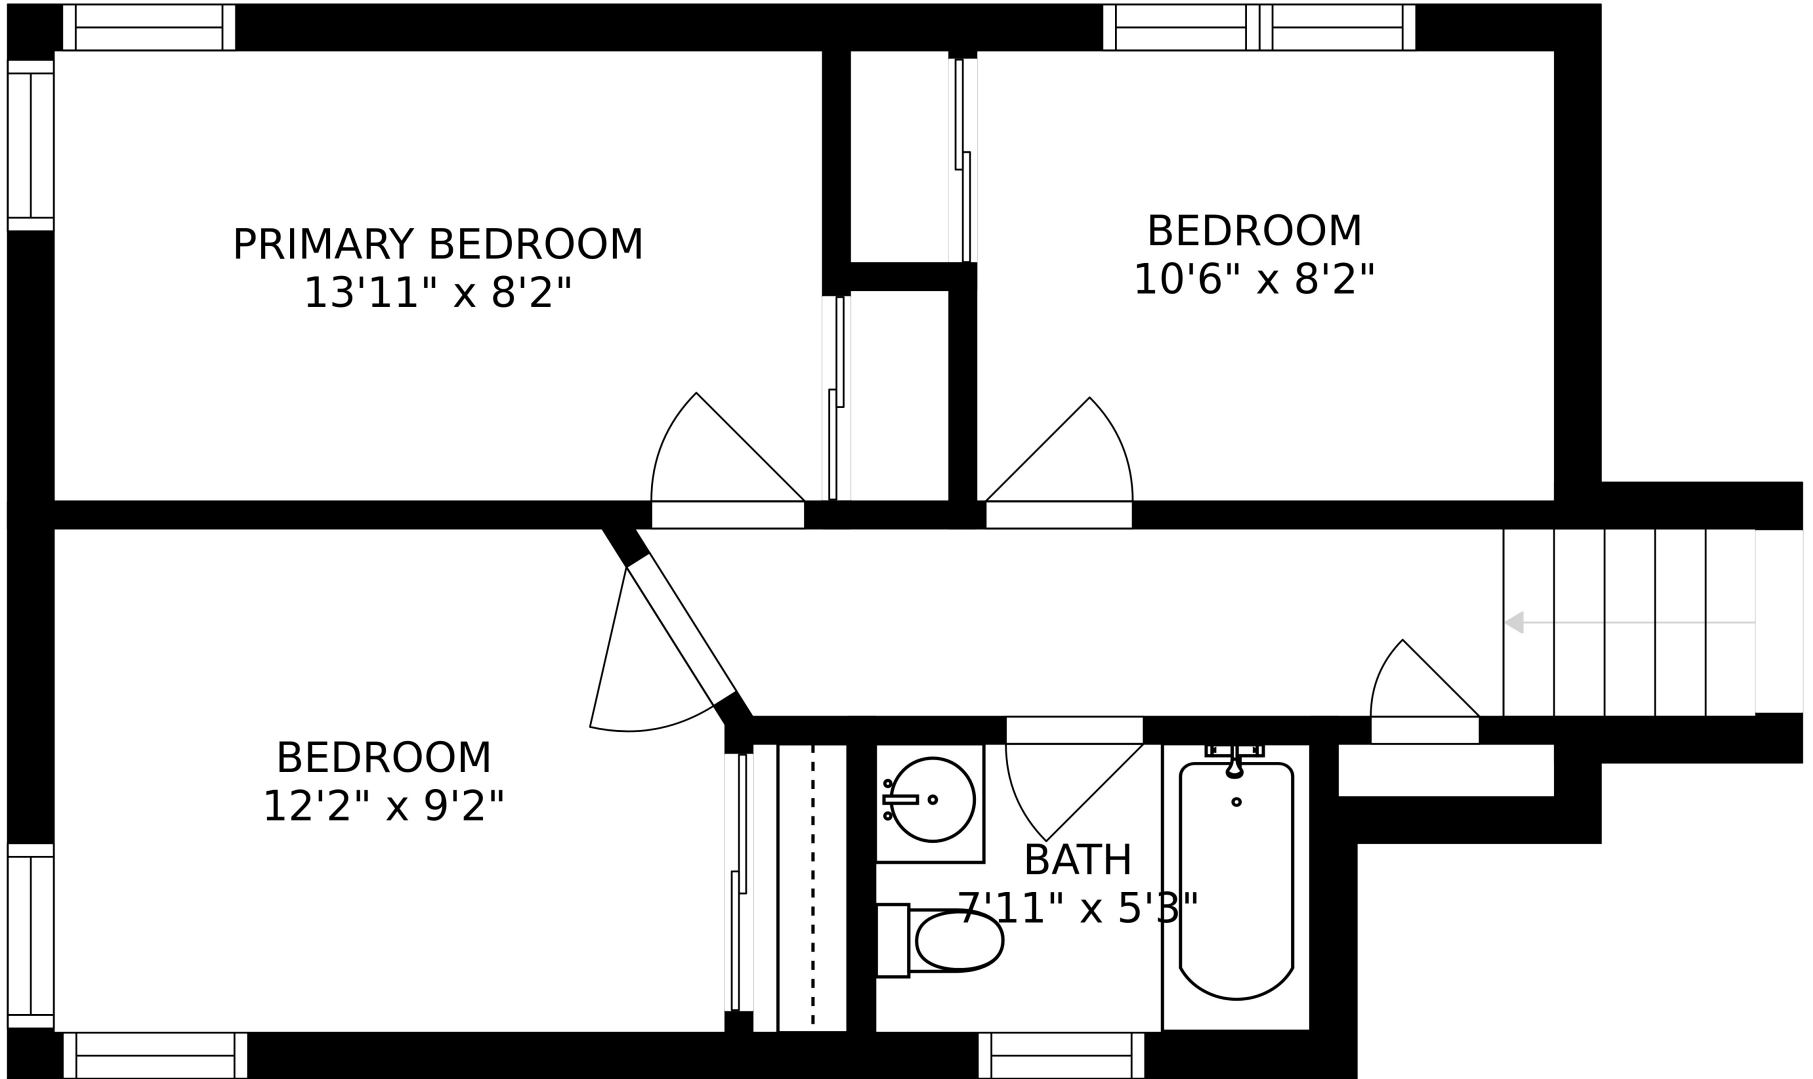

FLOOR 3

FLOOR 1

FLOOR 2

SIZES AND DIMENSIONS ARE APPROXIMATE, ACTUAL MAY VARY.

SIZES AND DIMENSIONS ARE APPROXIMATE, ACTUAL MAY VARY.

SIZES AND DIMENSIONS ARE APPROXIMATE, ACTUAL MAY VARY.

RECREATION ROOM
23'6" x 9'5"

UTILITY
13'7" x 7'11"

BATH
8'5" x 4'7"

SIZES AND DIMENSIONS ARE APPROXIMATE, ACTUAL MAY VARY.