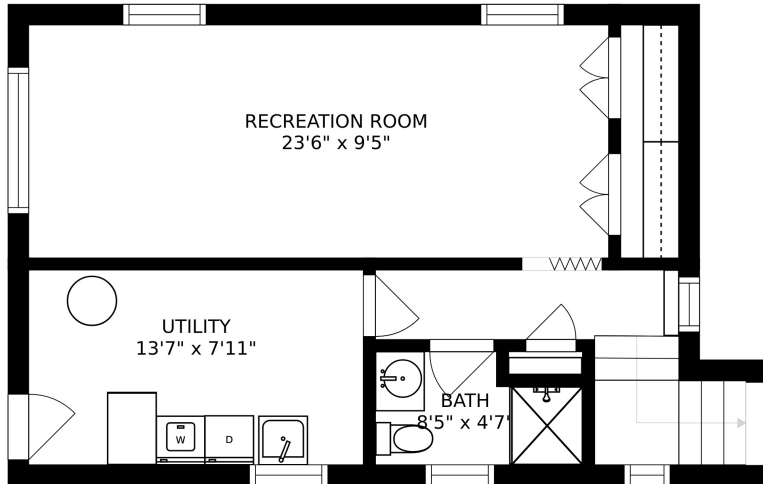

FLOOR 3

FLOOR 1

FLOOR 2

SIZES AND DIMENSIONS ARE APPROXIMATE, ACTUAL MAY VARY.

SIZES AND DIMENSIONS ARE APPROXIMATE, ACTUAL MAY VARY.

SIZES AND DIMENSIONS ARE APPROXIMATE, ACTUAL MAY VARY.

RECREATION ROOM
23'6" x 9'5"

UTILITY
13'7" x 7'11"

BATH
8'5" x 4'7"

SIZES AND DIMENSIONS ARE APPROXIMATE, ACTUAL MAY VARY.