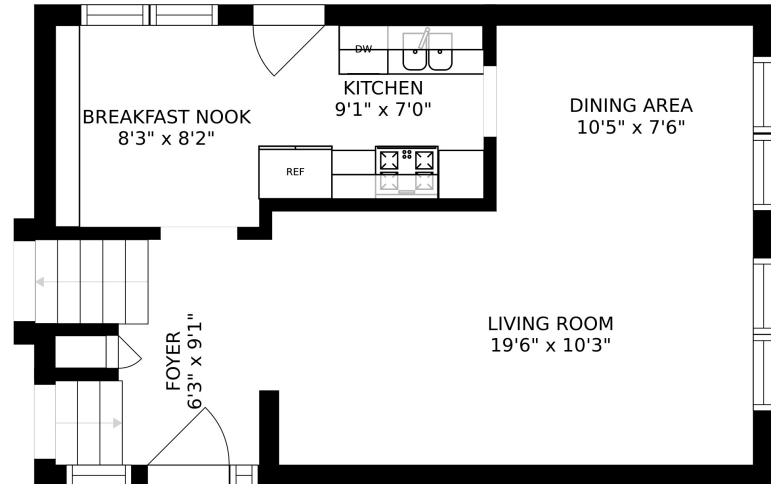

FLOOR 3

FLOOR 1

FLOOR 2

SIZES AND DIMENSIONS ARE APPROXIMATE, ACTUAL MAY VARY.

SIZES AND DIMENSIONS ARE APPROXIMATE, ACTUAL MAY VARY.

SIZES AND DIMENSIONS ARE APPROXIMATE, ACTUAL MAY VARY.

RECREATION ROOM
23'6" x 9'5"

UTILITY
13'7" x 7'11"

BATH
8'5" x 4'7"

SIZES AND DIMENSIONS ARE APPROXIMATE, ACTUAL MAY VARY.