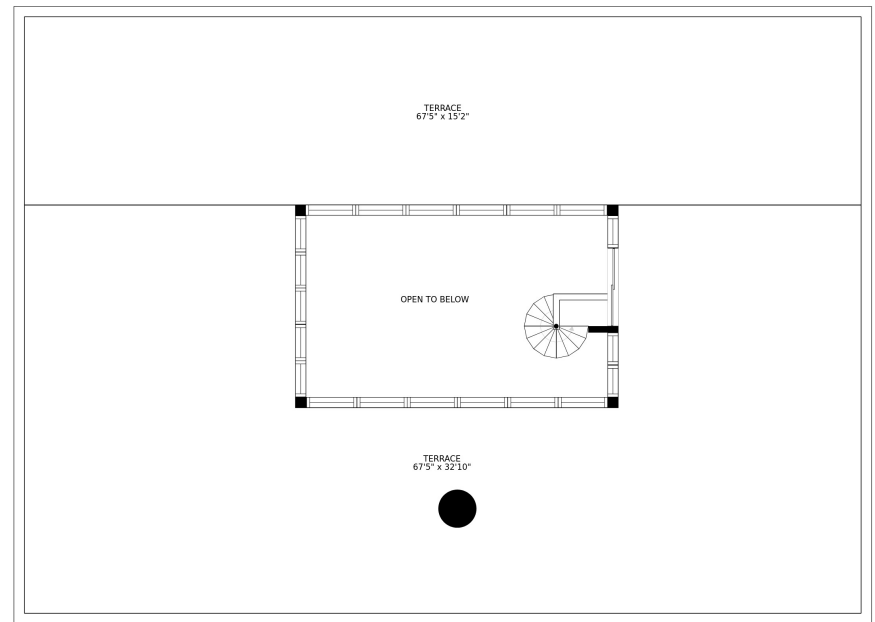

FLOOR 1

FLOOR 2

SIZES AND DIMENSIONS ARE APPROXIMATE, ACTUAL MAY VARY.

TERRACE  
67'5" x 15'2"

OPEN TO BELOW

TERRACE  
67'5" x 32'10"

SIZES AND DIMENSIONS ARE APPROXIMATE, ACTUAL MAY VARY.

SIZES AND DIMENSIONS ARE APPROXIMATE, ACTUAL MAY VARY.