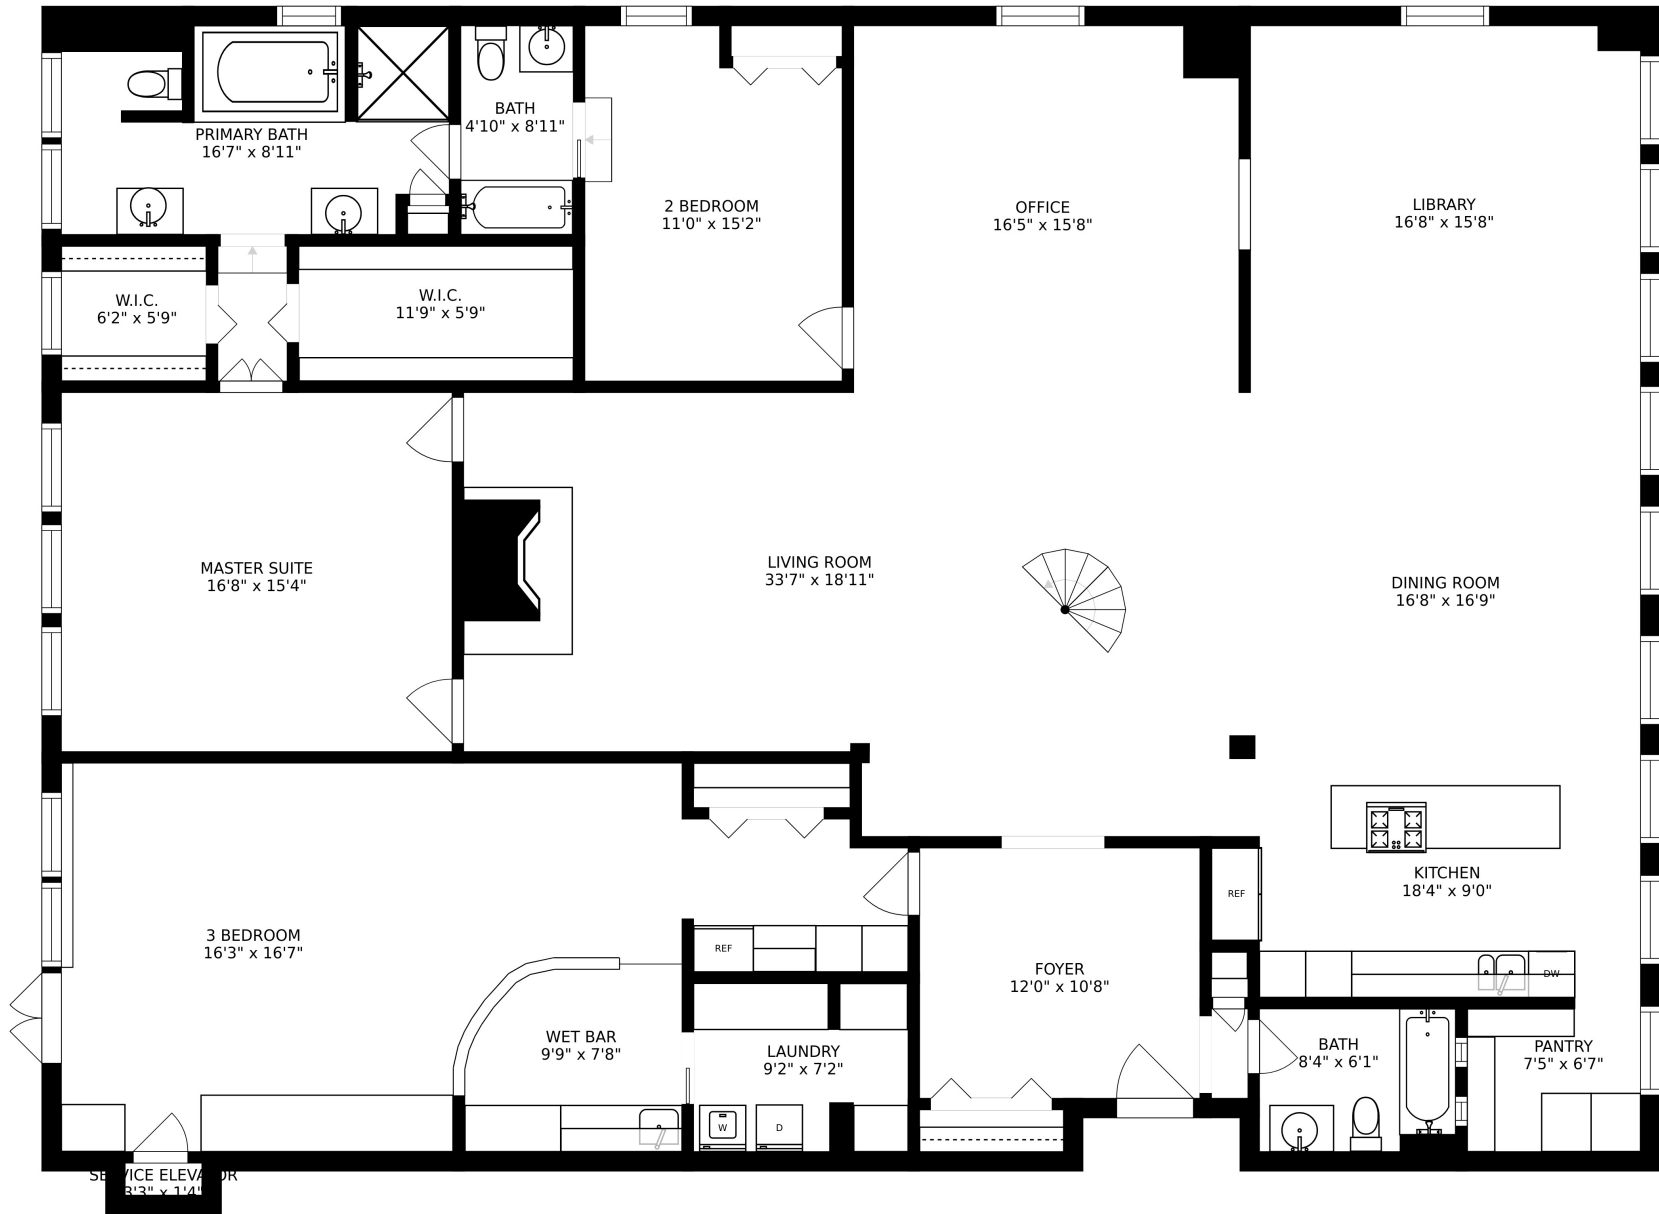

FLOOR 1

FLOOR 2

SIZES AND DIMENSIONS ARE APPROXIMATE, ACTUAL MAY VARY.

TERRACE  
67'5" x 15'2"

OPEN TO BELOW

TERRACE  
67'5" x 32'10"

SIZES AND DIMENSIONS ARE APPROXIMATE, ACTUAL MAY VARY.

SIZES AND DIMENSIONS ARE APPROXIMATE, ACTUAL MAY VARY.