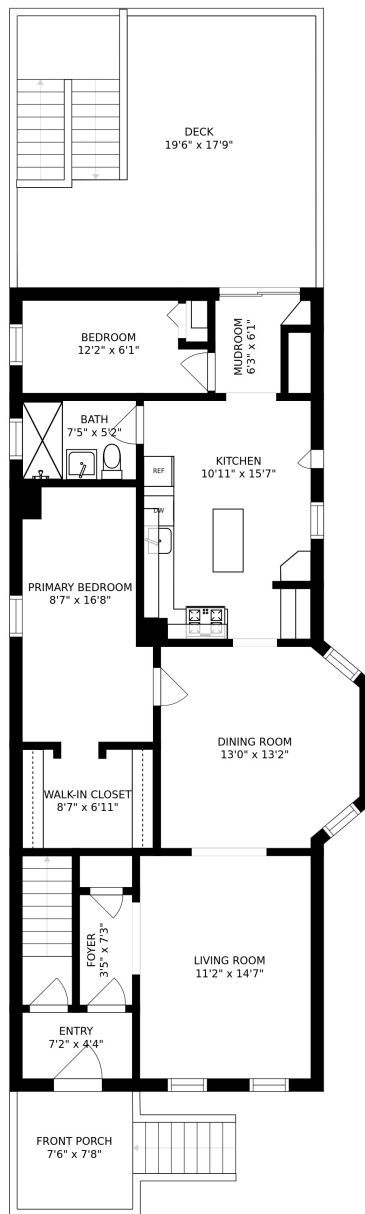

FLOOR 1

FLOOR 2

FLOOR 3

SIZES AND DIMENSIONS ARE APPROXIMATE, ACTUAL MAY VARY.

ROOFTOP DECK  
16'0" x 45'0"

SIZES AND DIMENSIONS ARE APPROXIMATE, ACTUAL MAY VARY.

SIZES AND DIMENSIONS ARE APPROXIMATE, ACTUAL MAY VARY.

SIZES AND DIMENSIONS ARE APPROXIMATE, ACTUAL MAY VARY.