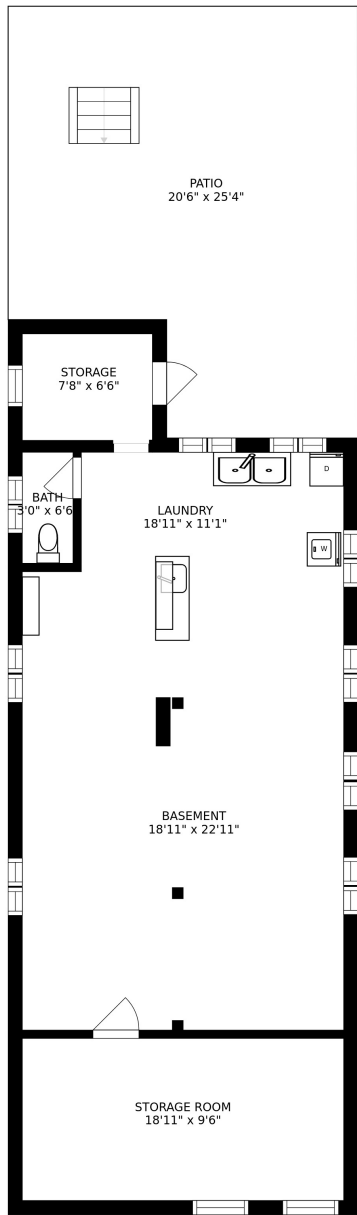

FLOOR 1

FLOOR 2

FLOOR 3

SIZES AND DIMENSIONS ARE APPROXIMATE, ACTUAL MAY VARY.

ROOFTOP DECK  
16'0" x 45'0"

SIZES AND DIMENSIONS ARE APPROXIMATE, ACTUAL MAY VARY.

SIZES AND DIMENSIONS ARE APPROXIMATE, ACTUAL MAY VARY.

SIZES AND DIMENSIONS ARE APPROXIMATE, ACTUAL MAY VARY.