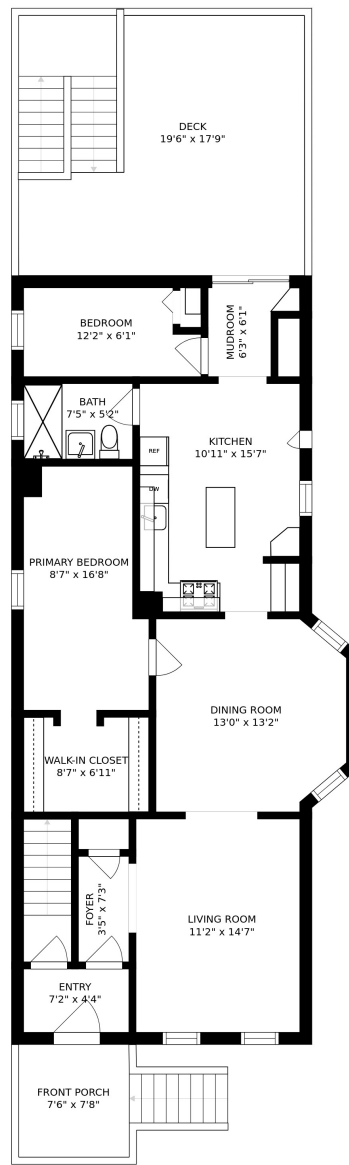

FLOOR 1

FLOOR 2

FLOOR 3

SIZES AND DIMENSIONS ARE APPROXIMATE, ACTUAL MAY VARY.

ROOFTOP DECK  
16'0" x 45'0"

SIZES AND DIMENSIONS ARE APPROXIMATE, ACTUAL MAY VARY.

SIZES AND DIMENSIONS ARE APPROXIMATE, ACTUAL MAY VARY.

SIZES AND DIMENSIONS ARE APPROXIMATE, ACTUAL MAY VARY.