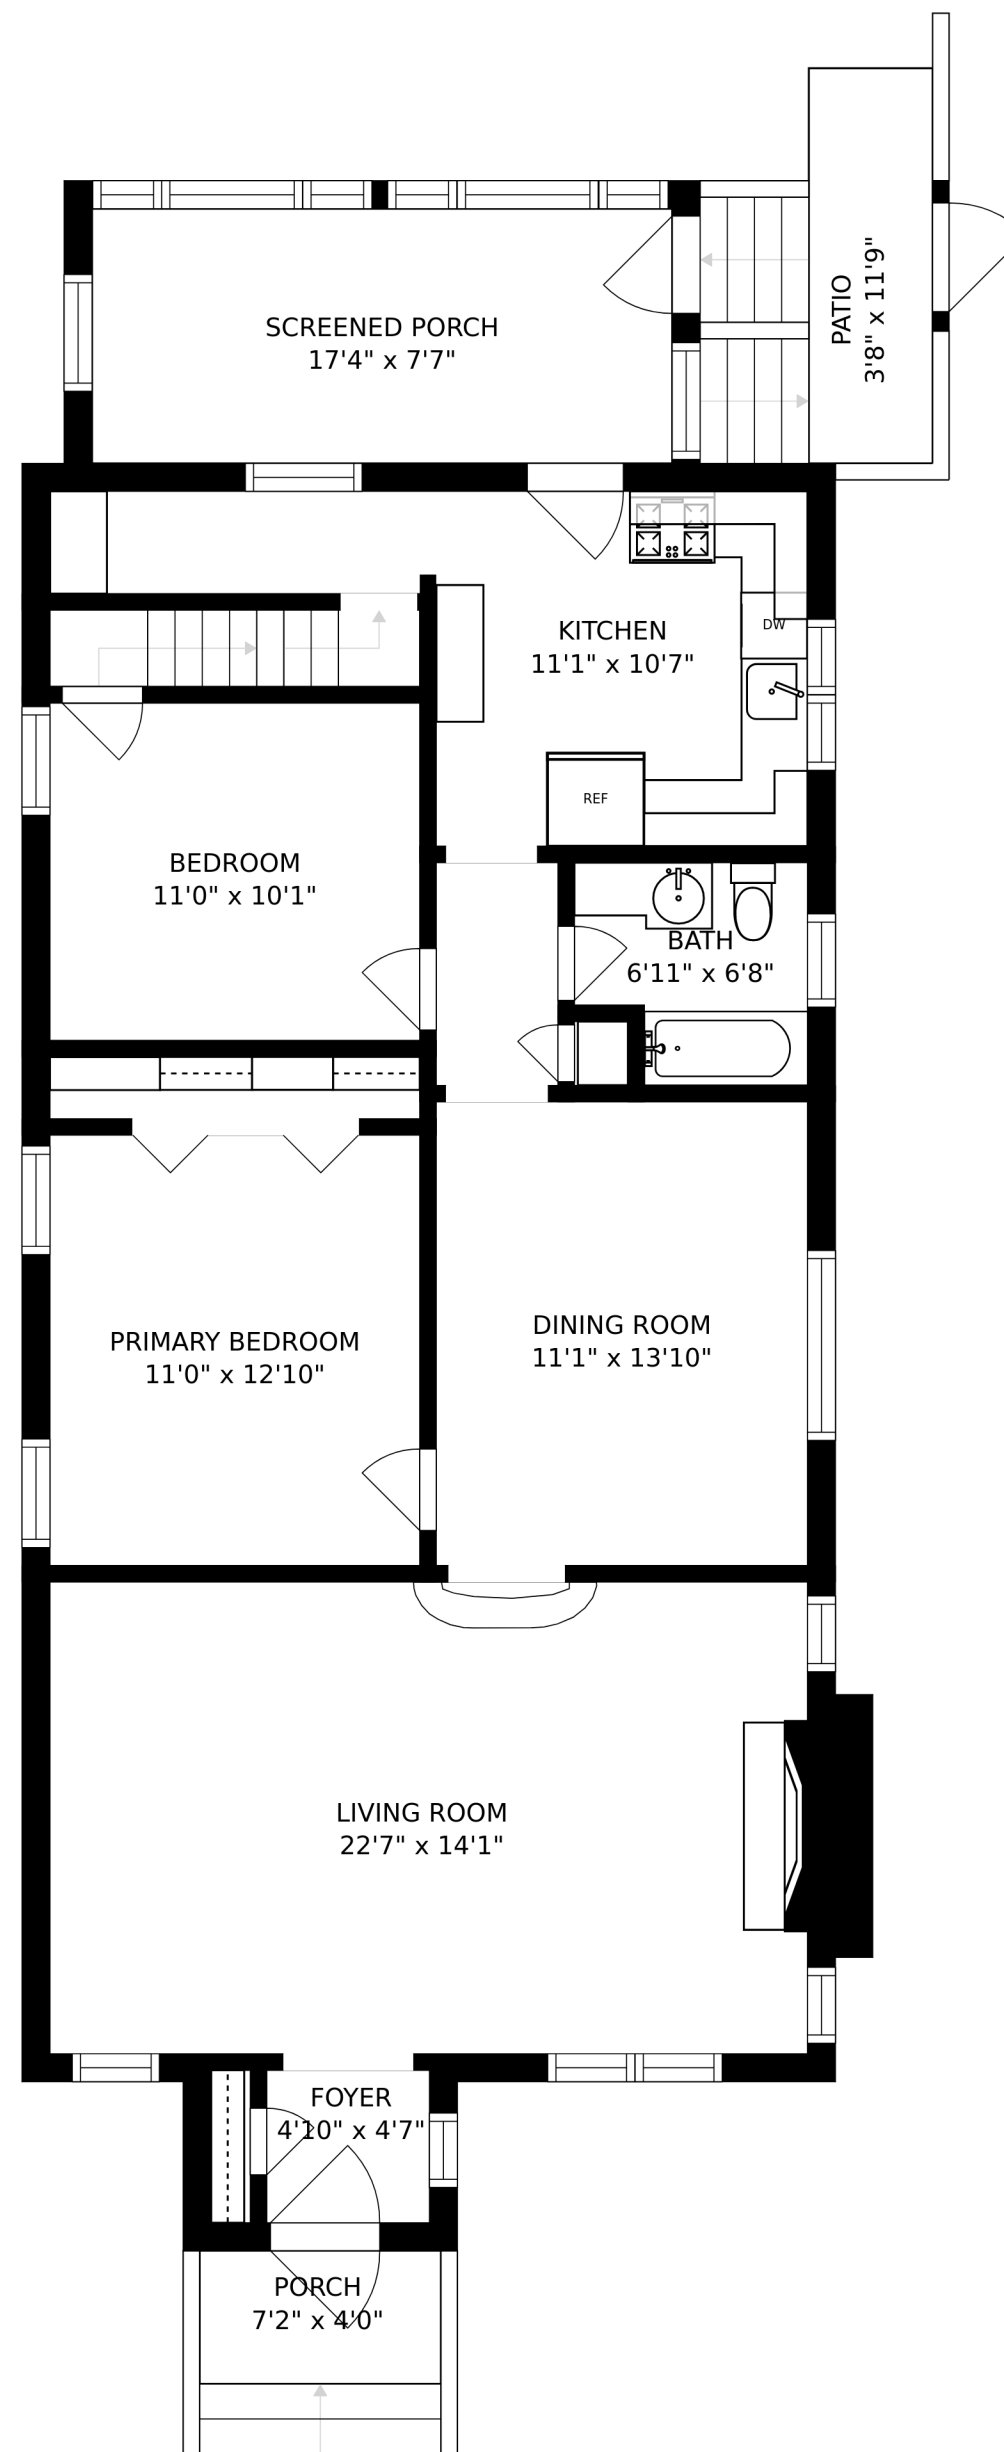

SIZES AND DIMENSIONS ARE APPROXIMATE, ACTUAL MAY VARY.

ATTIC
22'7" x 46'8"

SIZES AND DIMENSIONS ARE APPROXIMATE, ACTUAL MAY VARY.

SIZES AND DIMENSIONS ARE APPROXIMATE, ACTUAL MAY VARY.