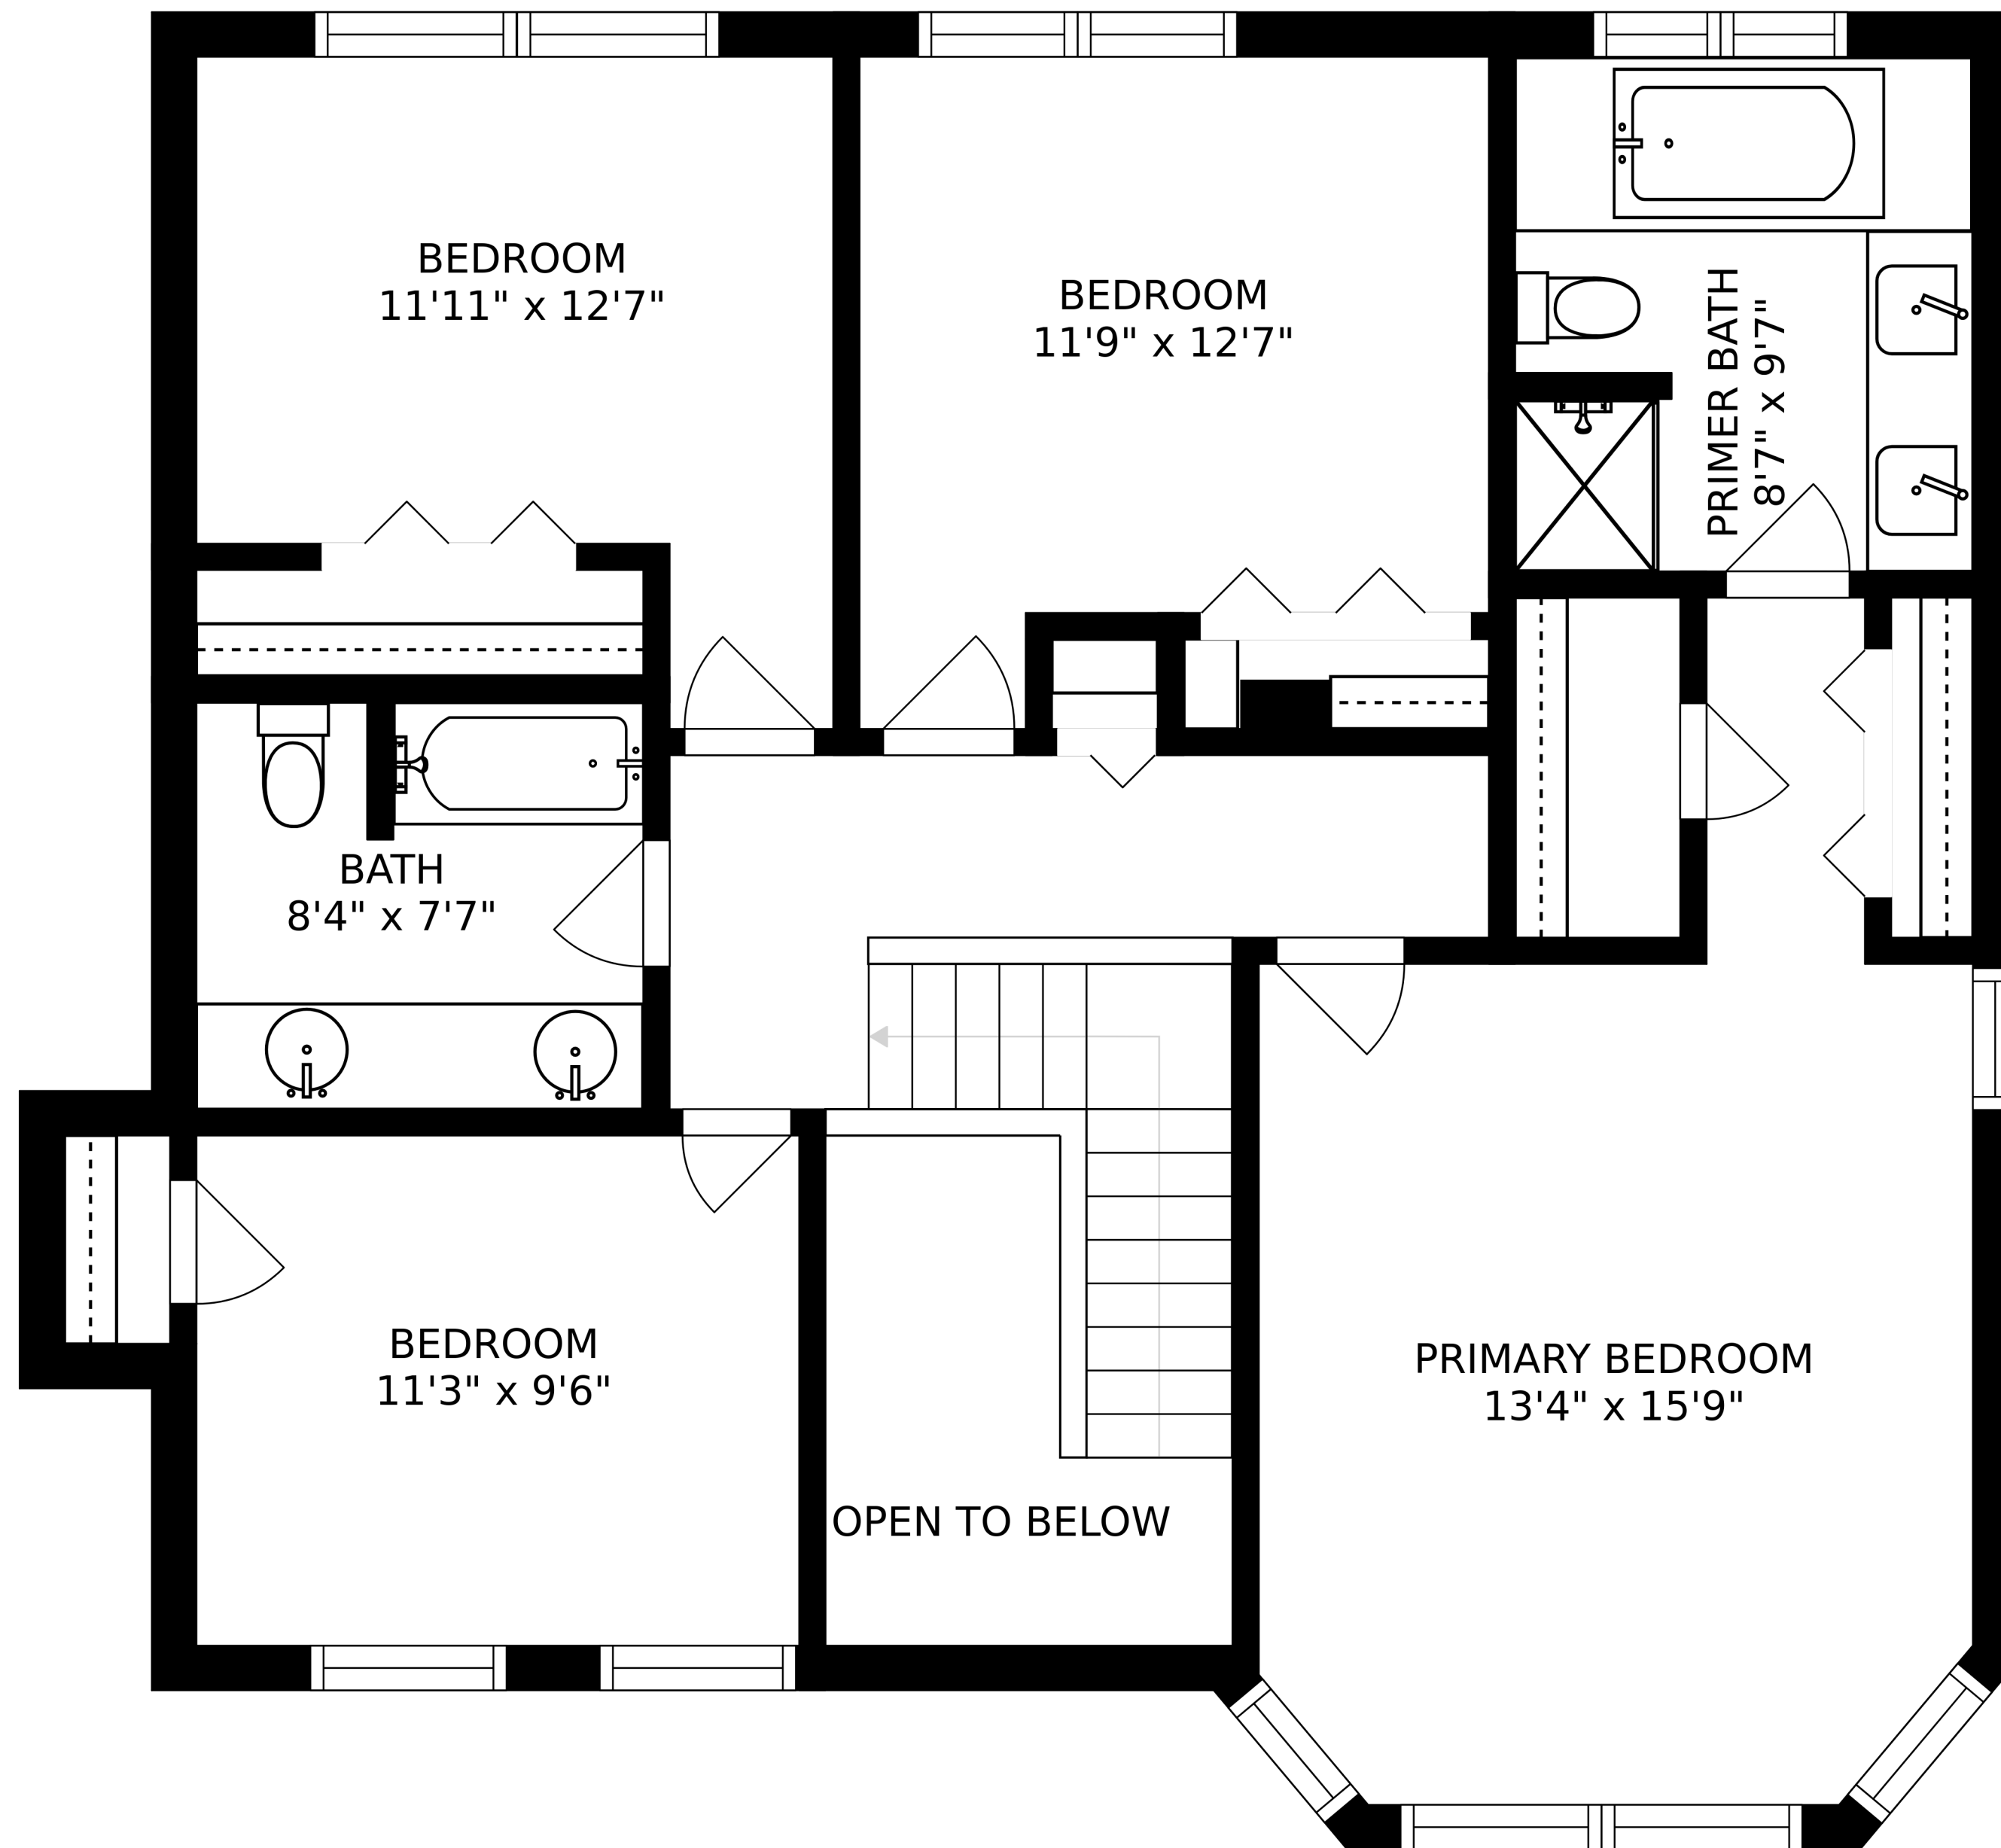

FLOOR 2

FLOOR 3

FLOOR 1

SIZES AND DIMENSIONS ARE APPROXIMATE, ACTUAL MAY VARY.

SIZES AND DIMENSIONS ARE APPROXIMATE, ACTUAL MAY VARY.

SIZES AND DIMENSIONS ARE APPROXIMATE, ACTUAL MAY VARY.

RECREATION ROOM
18'4" x 14'4"

REC ROOM
14'5" x 29'1"

BATH
6'6" x 7'7"

UTILITY
7'1" x 7'9"

BEDROOM
13'0" x 13'1"

LAUNDRY ROOM
13'4" x 15'8"