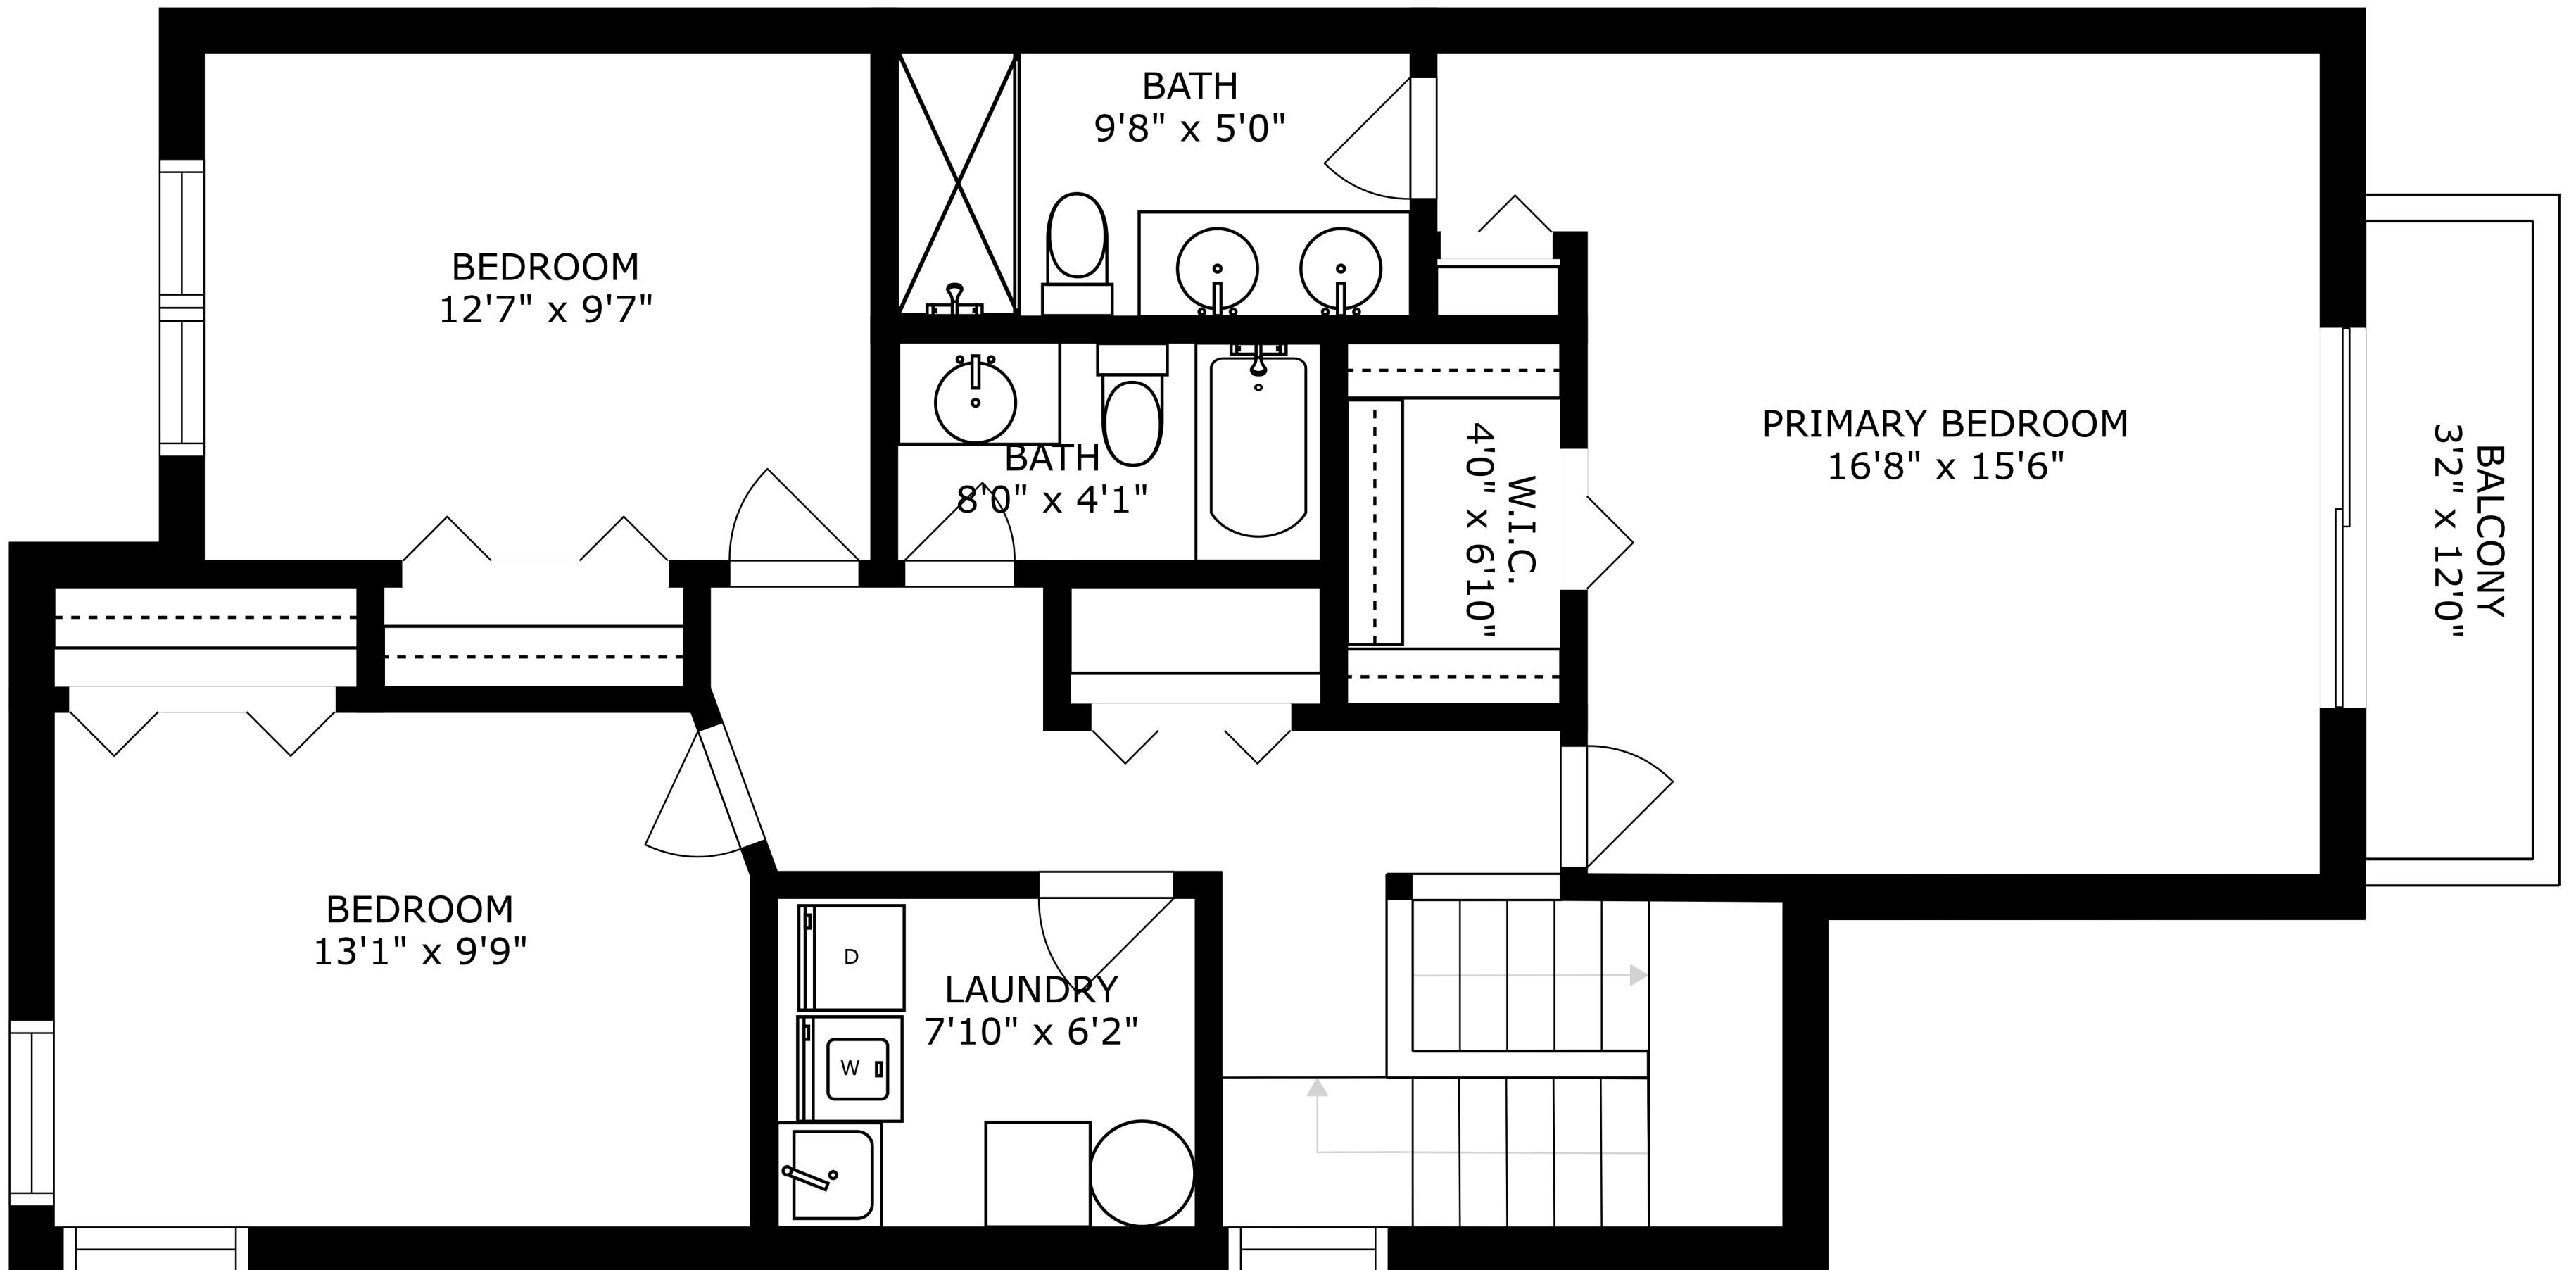

SIZES AND DIMENSIONS ARE APPROXIMATE, ACTUAL MAY VARY.

SIZES AND DIMENSIONS ARE APPROXIMATE, ACTUAL MAY VARY.

SIZES AND DIMENSIONS ARE APPROXIMATE, ACTUAL MAY VARY.

GARAGE  
28'4" x 22'2"

STORAGE  
11'0" x 22'1"

REF

SIZES AND DIMENSIONS ARE APPROXIMATE, ACTUAL MAY VARY.