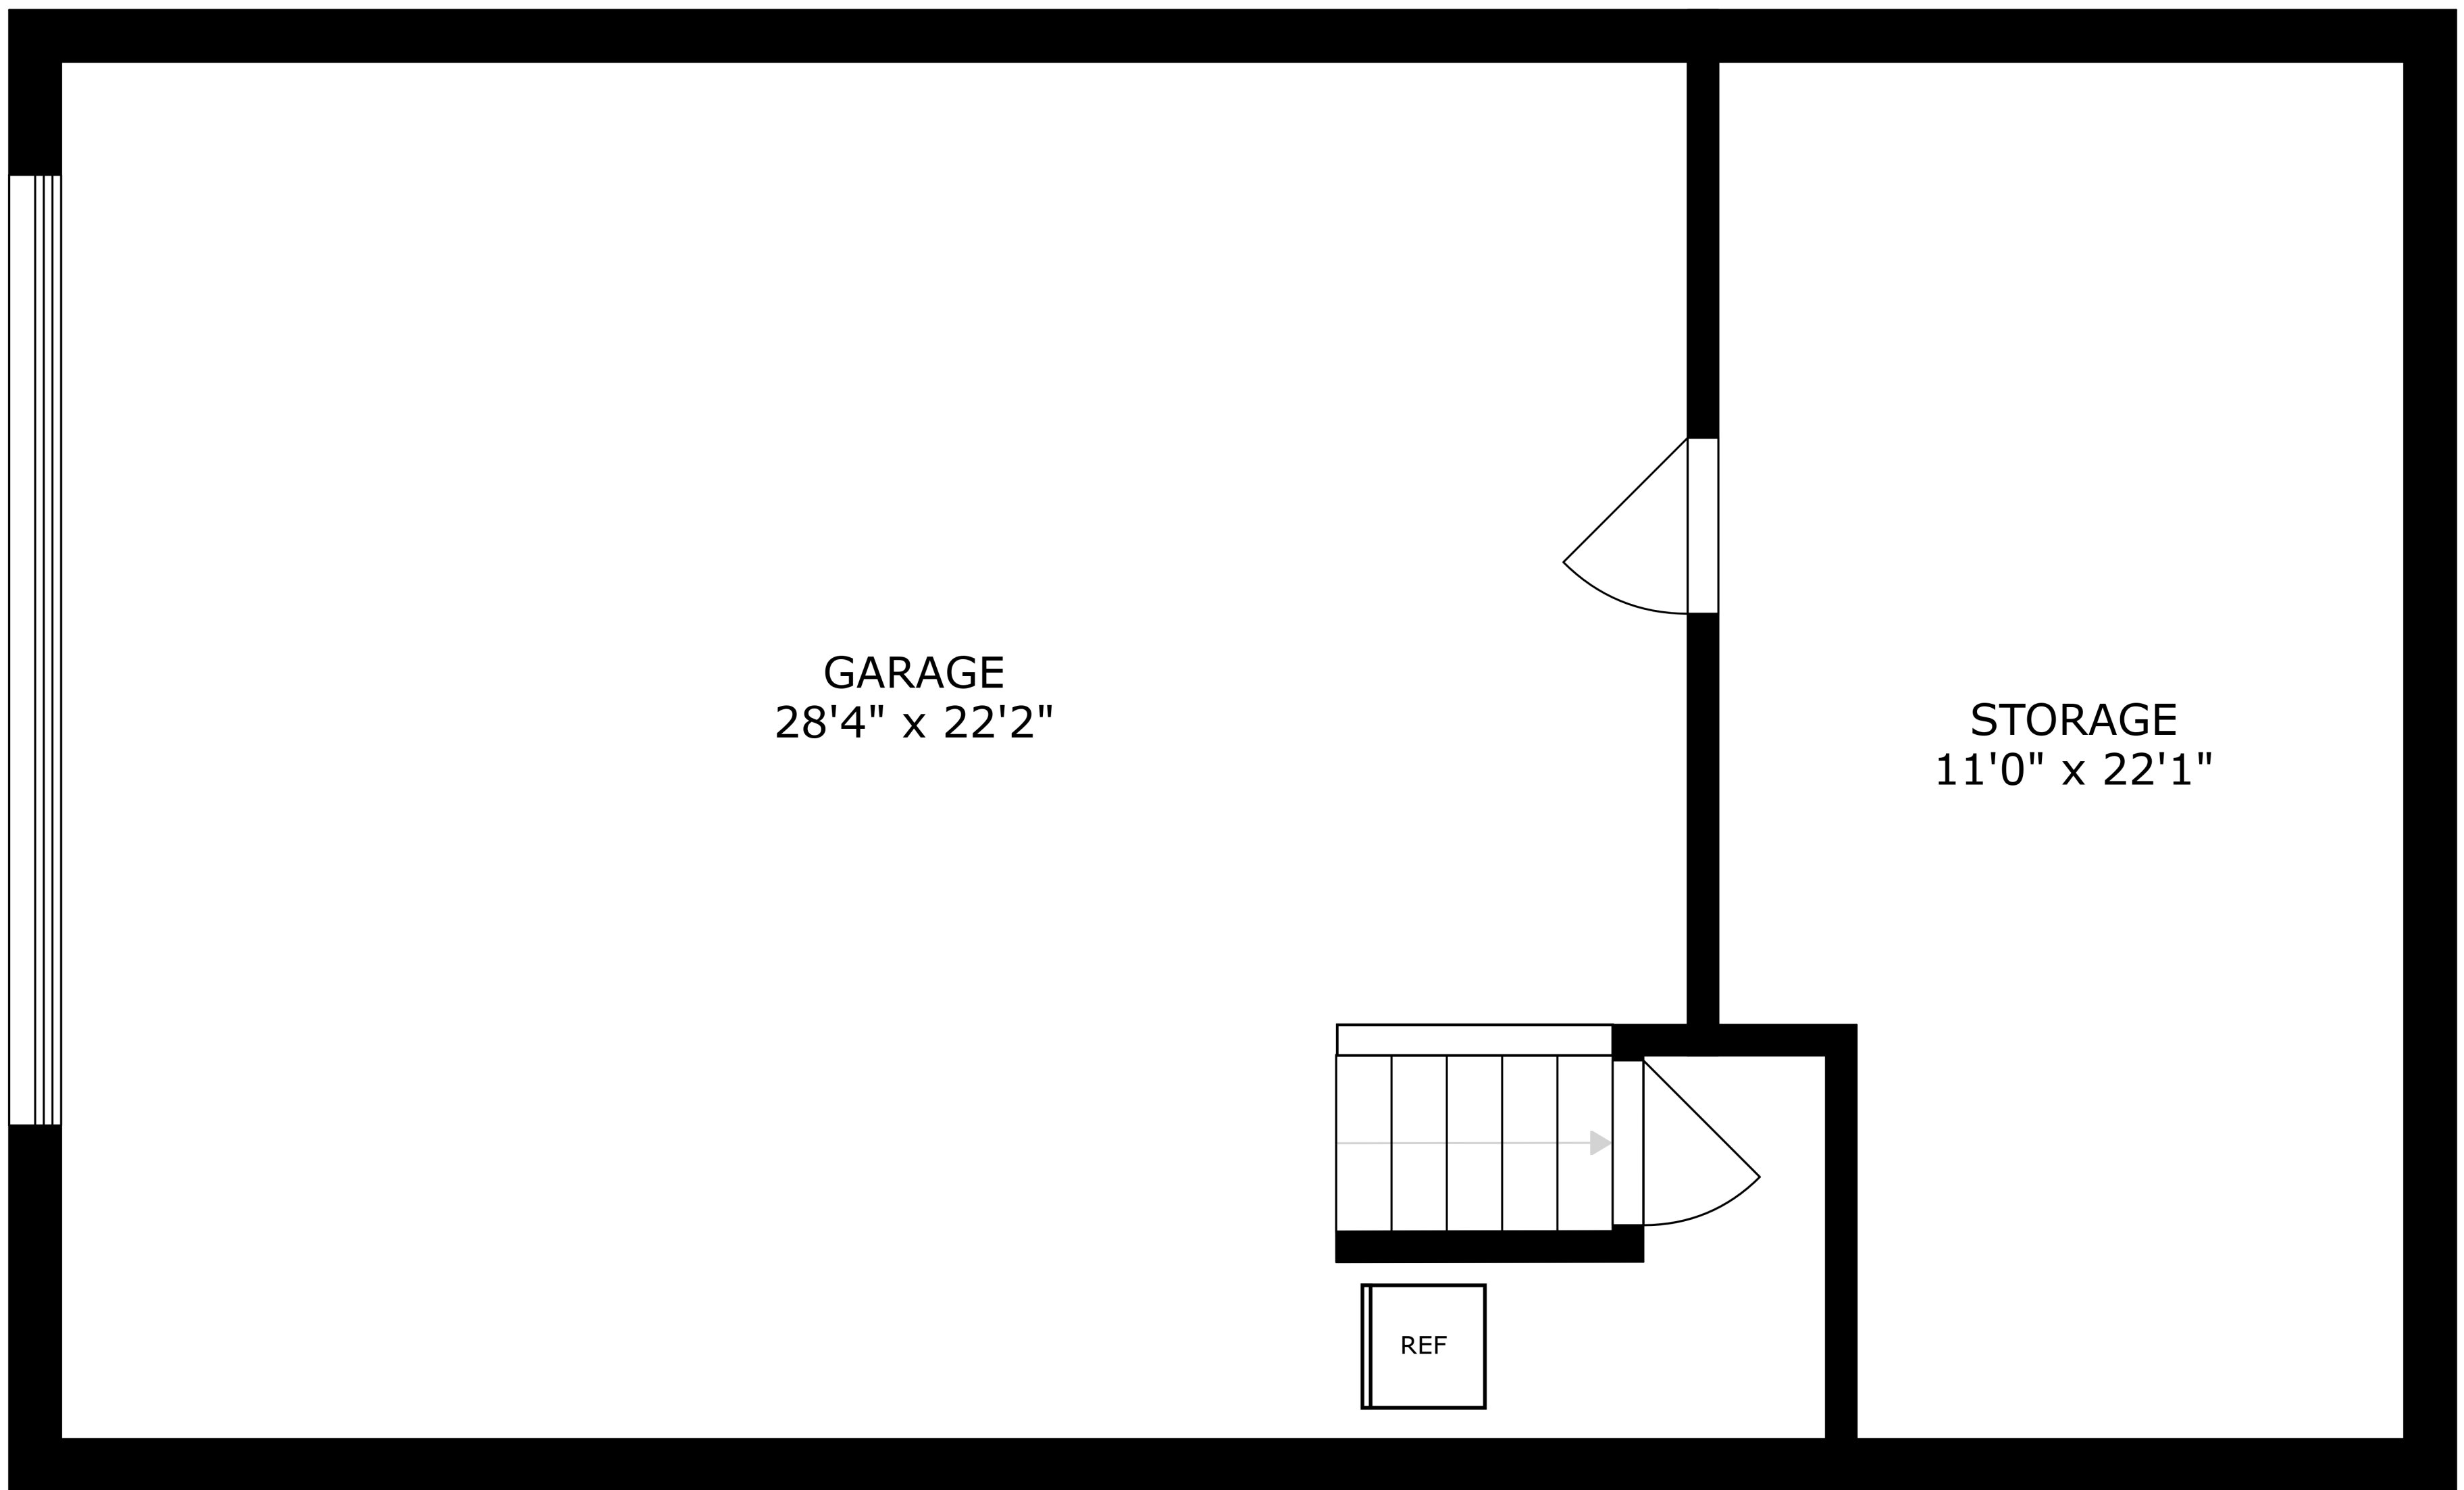

SIZES AND DIMENSIONS ARE APPROXIMATE, ACTUAL MAY VARY.

SIZES AND DIMENSIONS ARE APPROXIMATE, ACTUAL MAY VARY.

SIZES AND DIMENSIONS ARE APPROXIMATE, ACTUAL MAY VARY.

GARAGE  
28'4" x 22'2"

STORAGE  
11'0" x 22'1"

REF

SIZES AND DIMENSIONS ARE APPROXIMATE, ACTUAL MAY VARY.