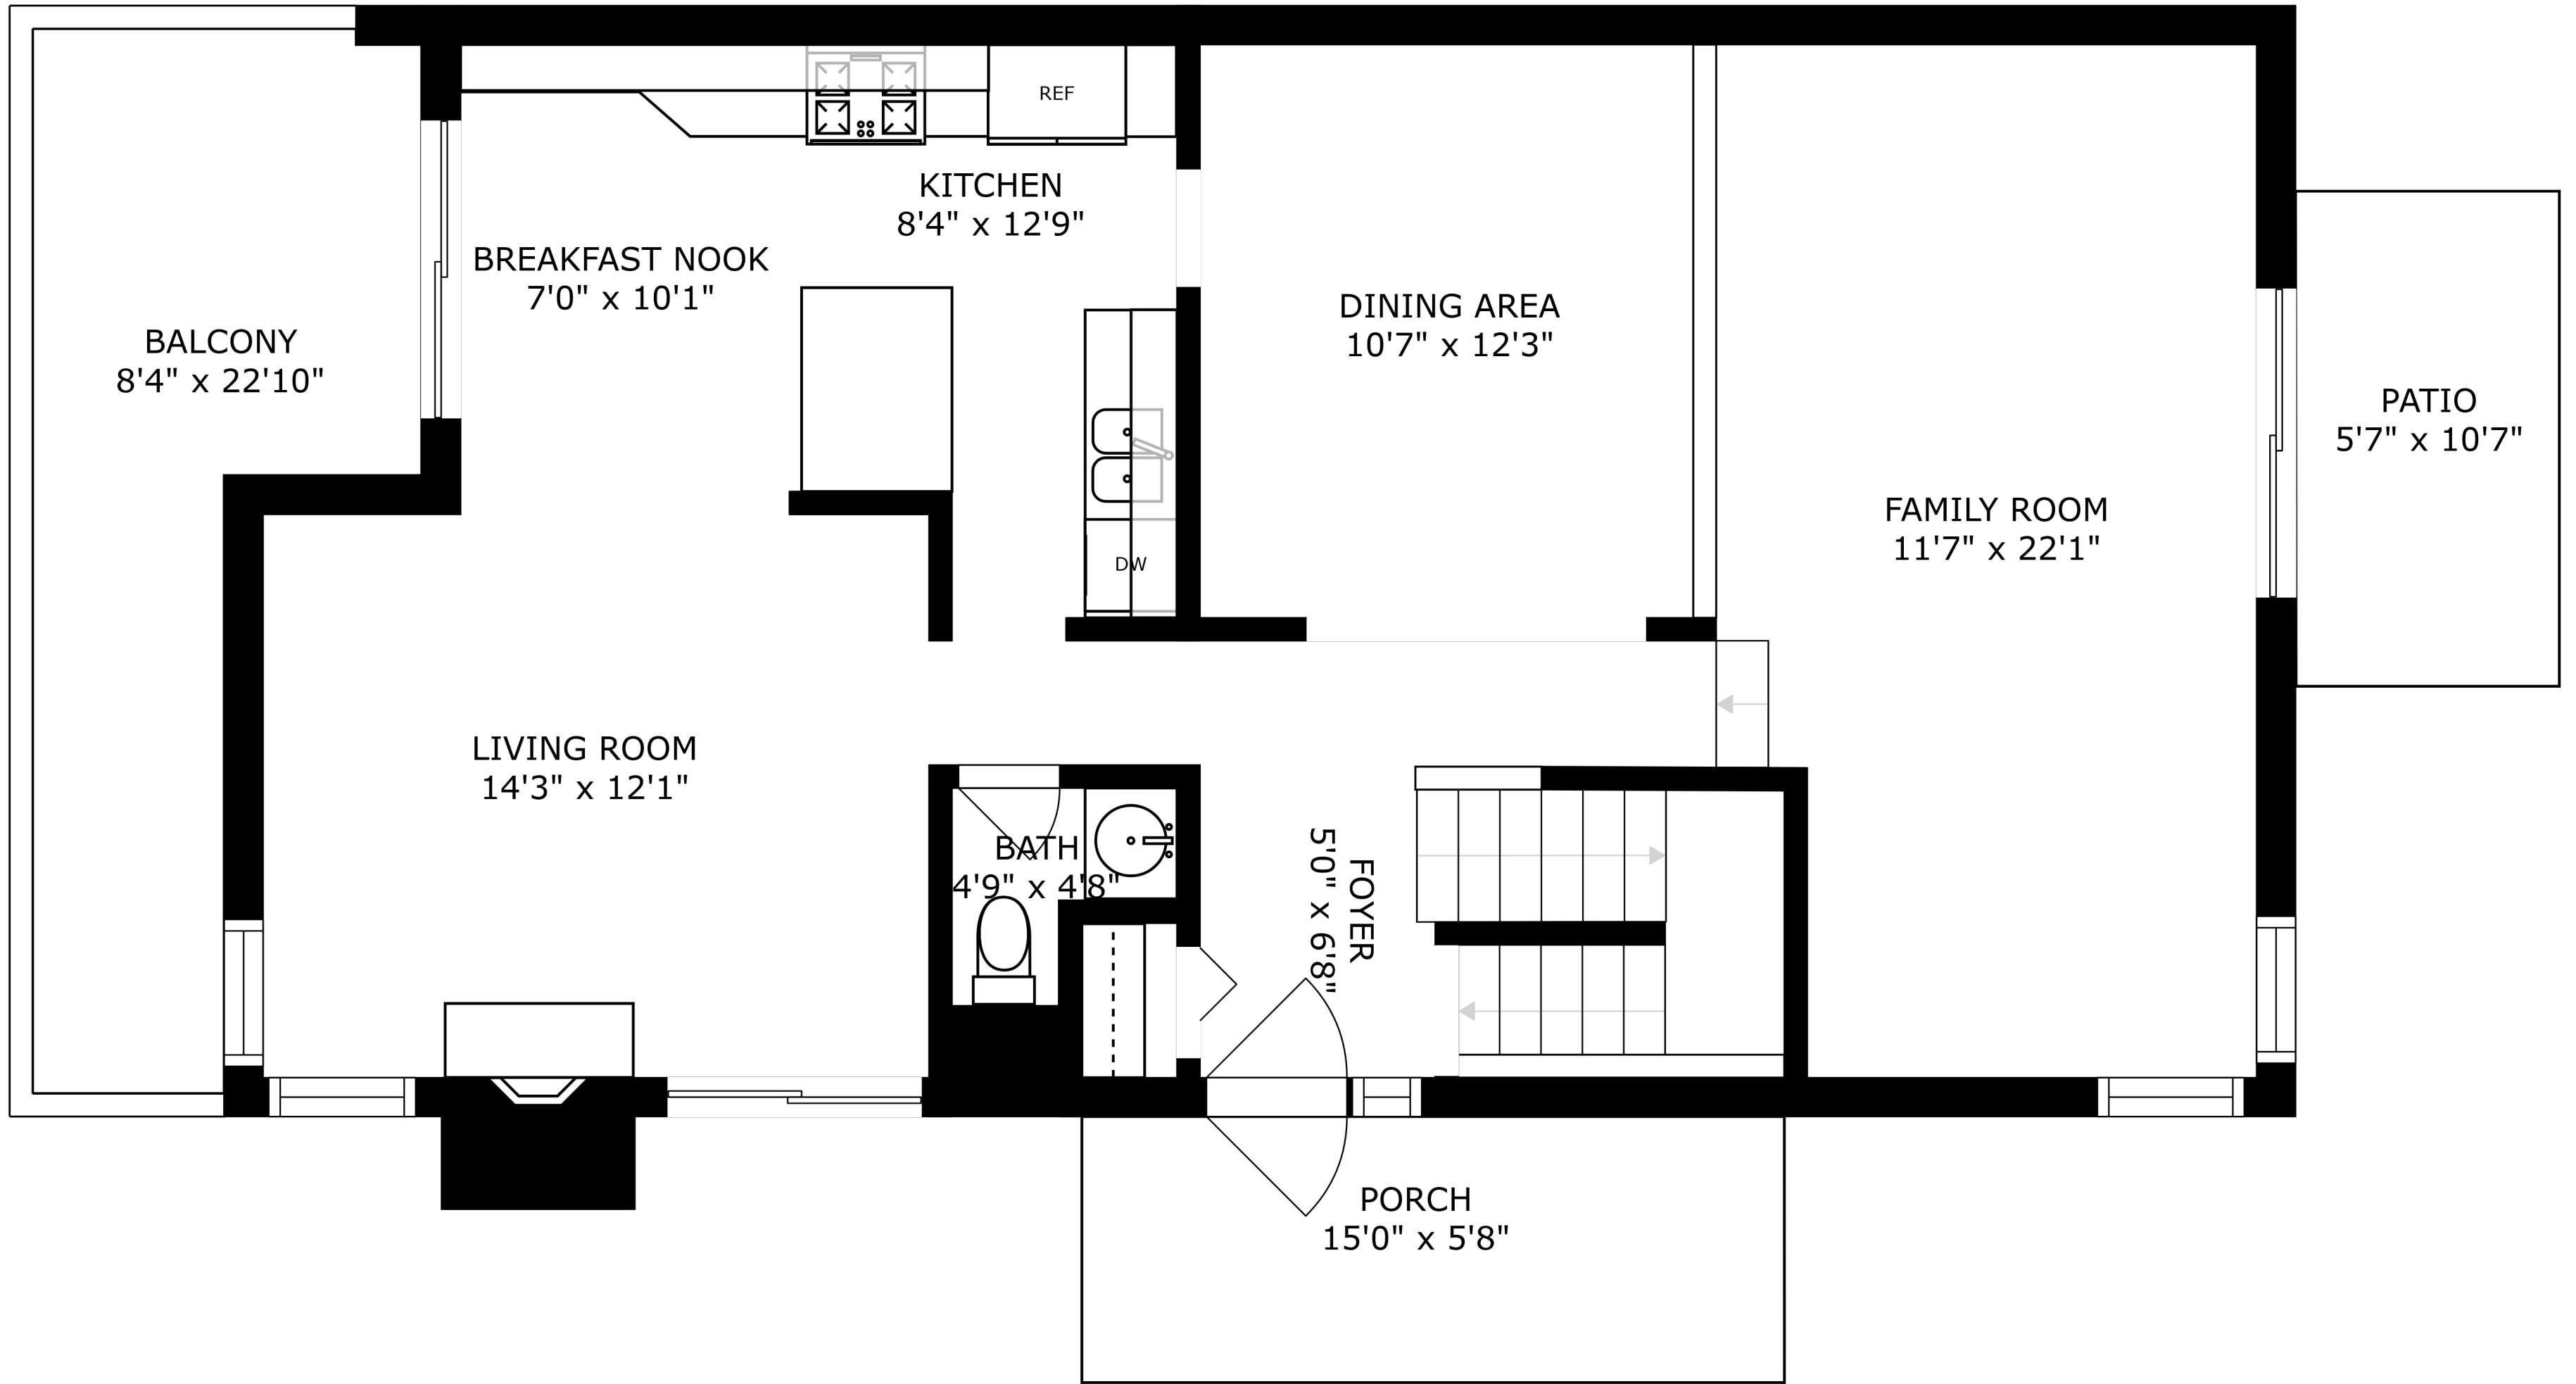

SIZES AND DIMENSIONS ARE APPROXIMATE, ACTUAL MAY VARY.

SIZES AND DIMENSIONS ARE APPROXIMATE, ACTUAL MAY VARY.

SIZES AND DIMENSIONS ARE APPROXIMATE, ACTUAL MAY VARY.

GARAGE  
28'4" x 22'2"

STORAGE  
11'0" x 22'1"

REF

SIZES AND DIMENSIONS ARE APPROXIMATE, ACTUAL MAY VARY.