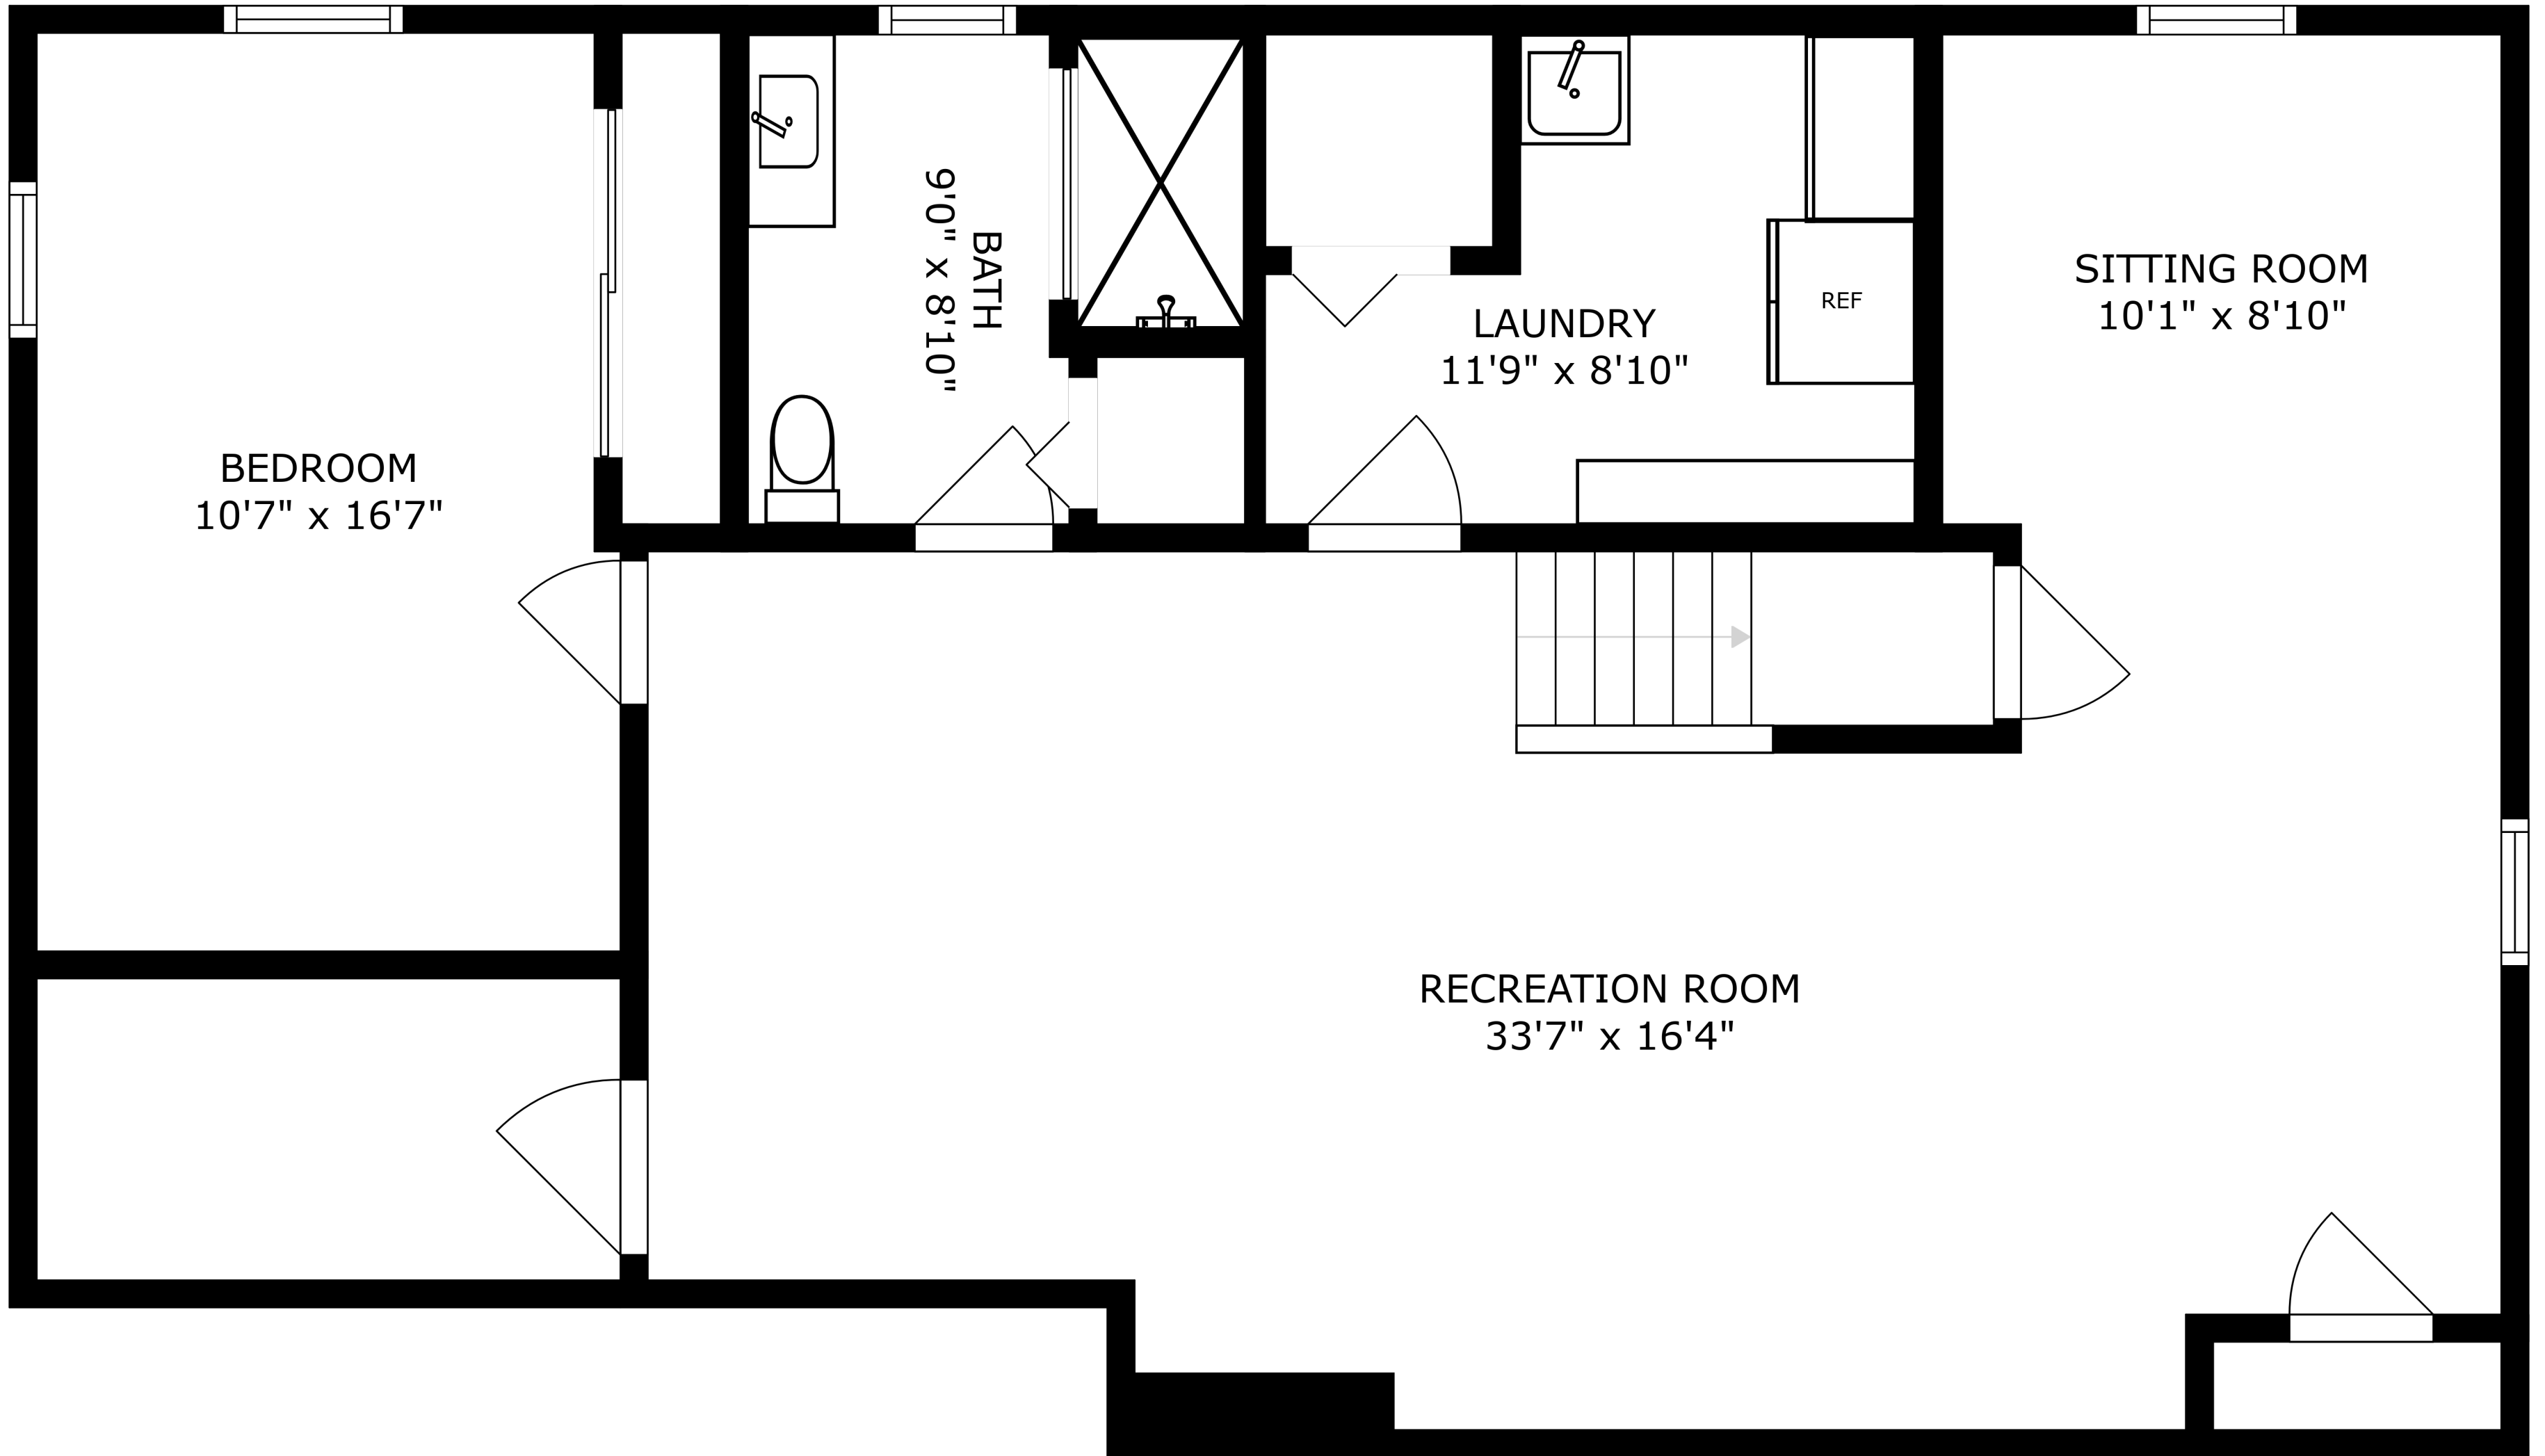

FLOOR 2

FLOOR 3

FLOOR 1

SIZES AND DIMENSIONS ARE APPROXIMATE, ACTUAL MAY VARY.

SIZES AND DIMENSIONS ARE APPROXIMATE, ACTUAL MAY VARY.

BEDROOM
10'7" x 16'7"

BATH
9'0" x 8'10"

LAUNDRY
11'9" x 8'10"

SITTING ROOM
10'1" x 8'10"

RECREATION ROOM
33'7" x 16'4"