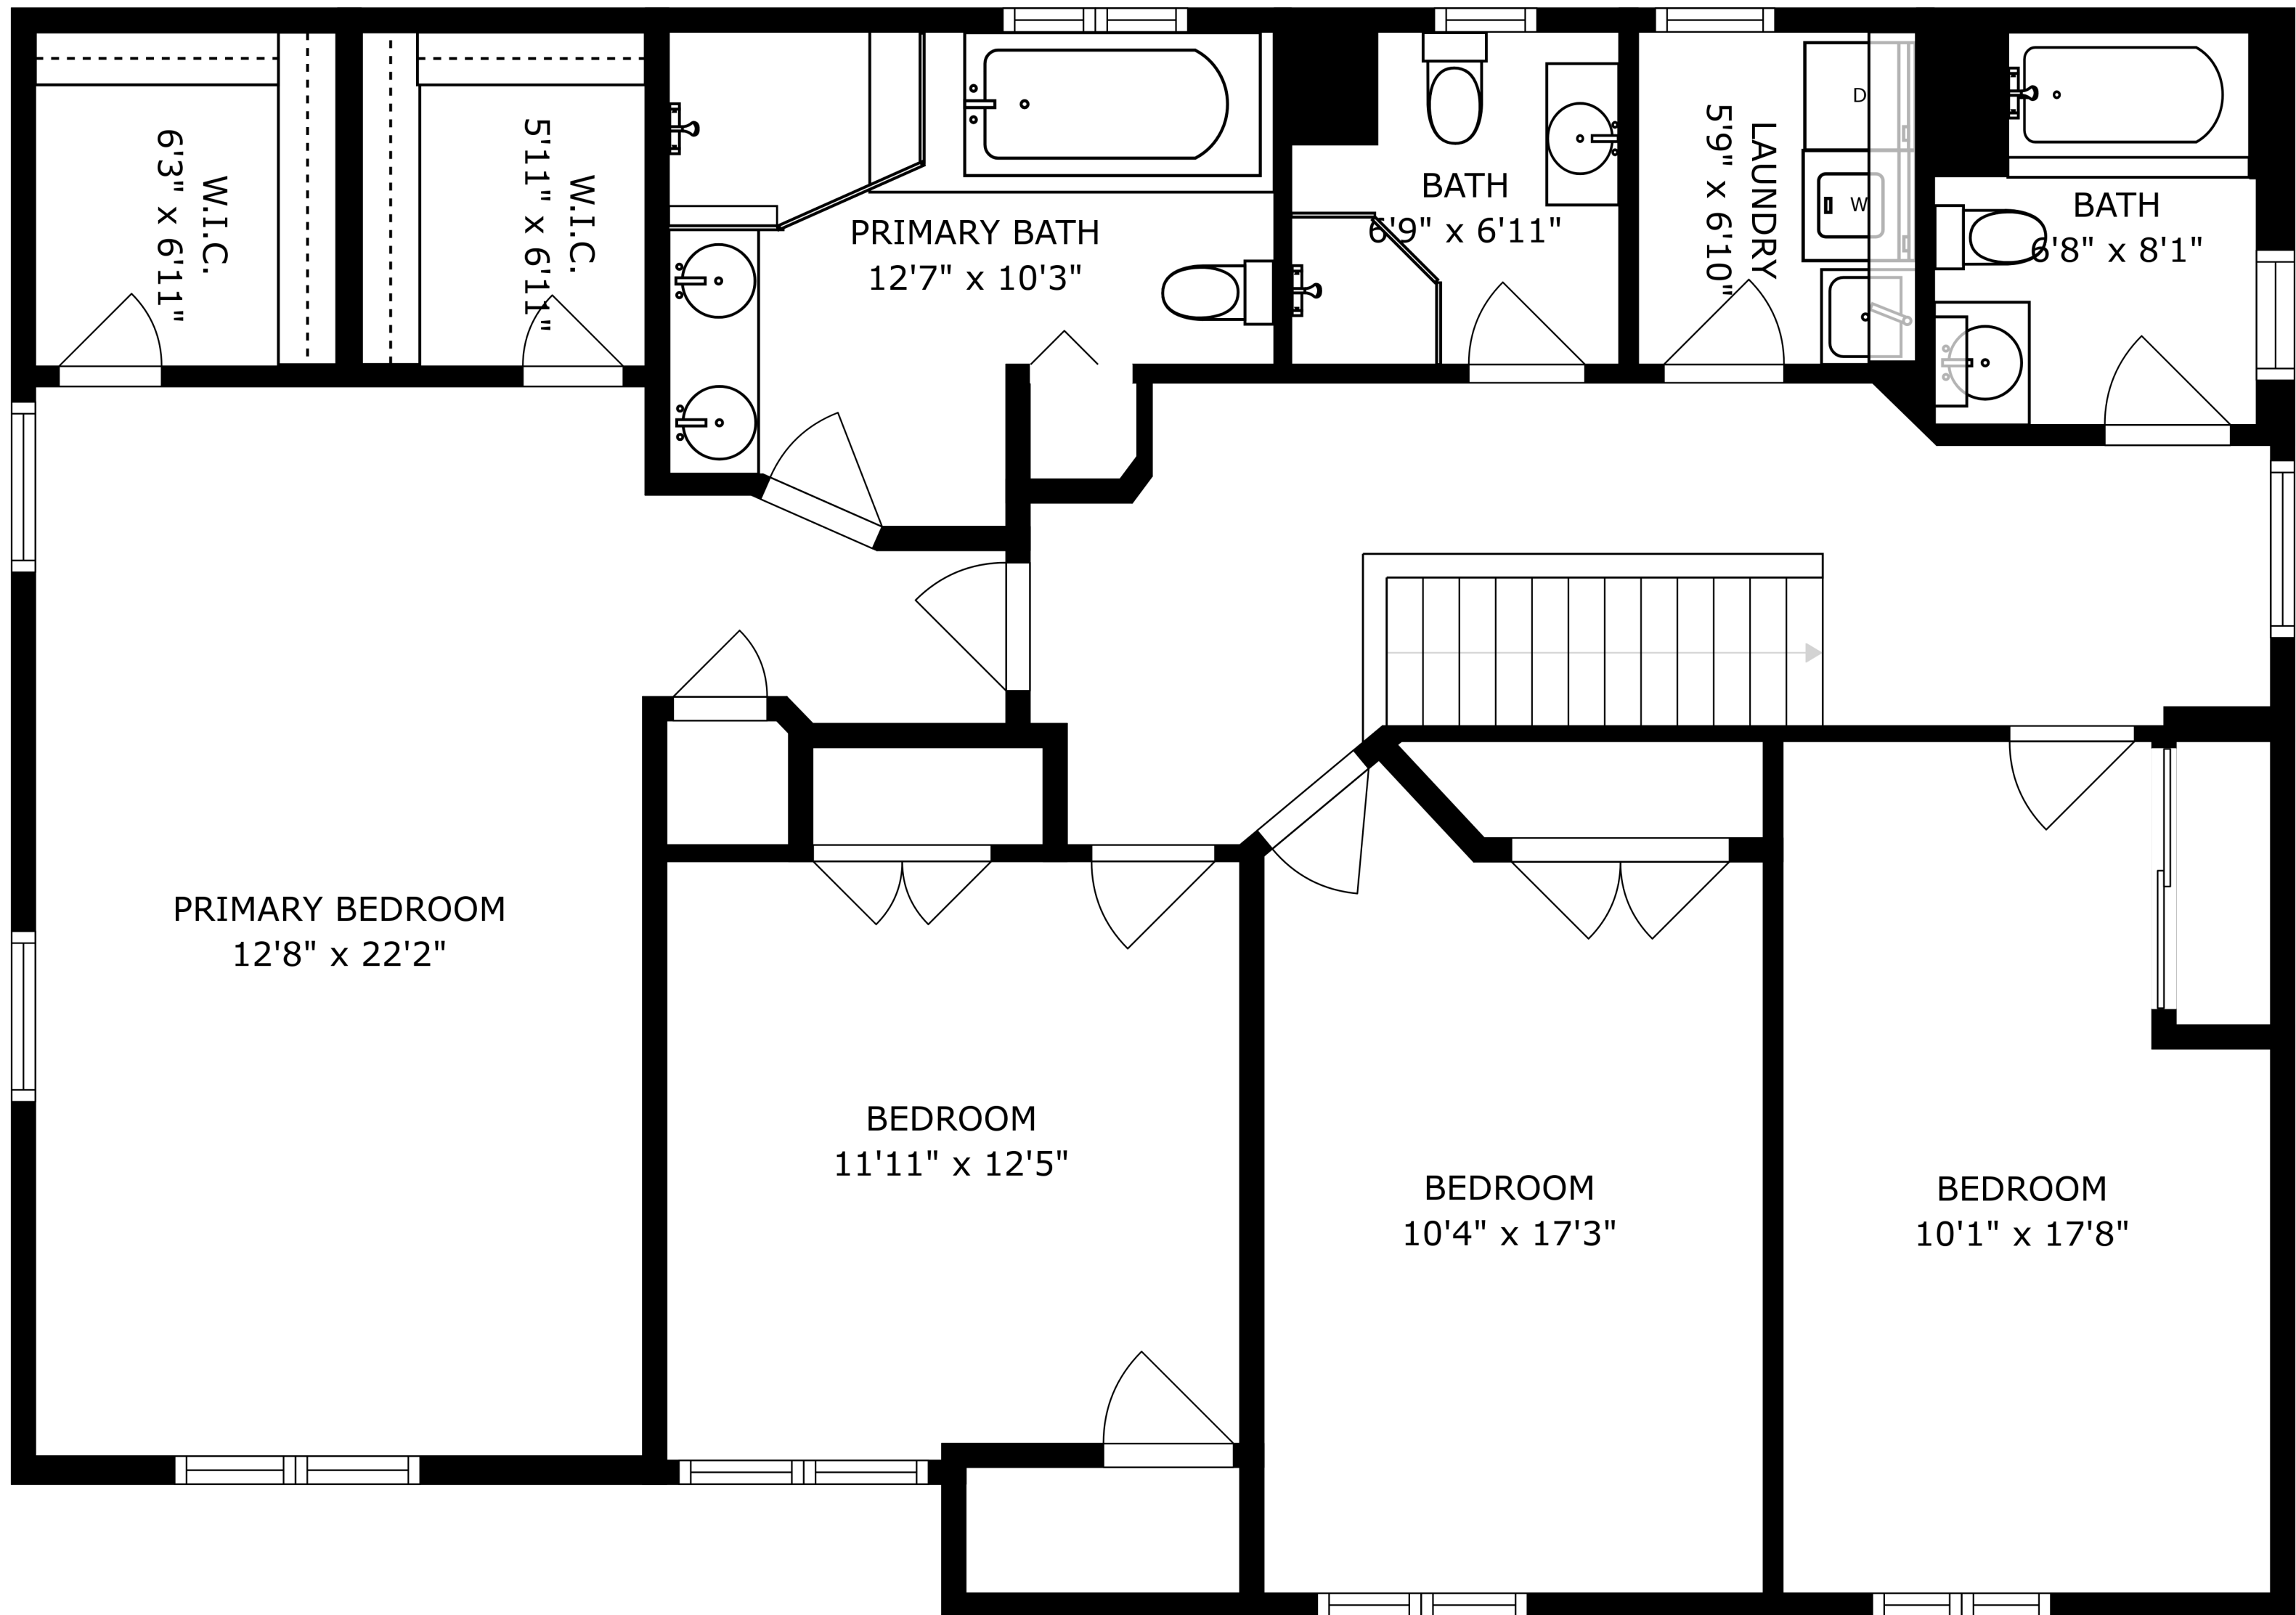

FLOOR 2

FLOOR 3

FLOOR 1

SIZES AND DIMENSIONS ARE APPROXIMATE, ACTUAL MAY VARY.

SIZES AND DIMENSIONS ARE APPROXIMATE, ACTUAL MAY VARY.

BEDROOM
10'7" x 16'7"

BATH
9'0" x 8'10"

LAUNDRY
11'9" x 8'10"

SITTING ROOM
10'1" x 8'10"

RECREATION ROOM
33'7" x 16'4"