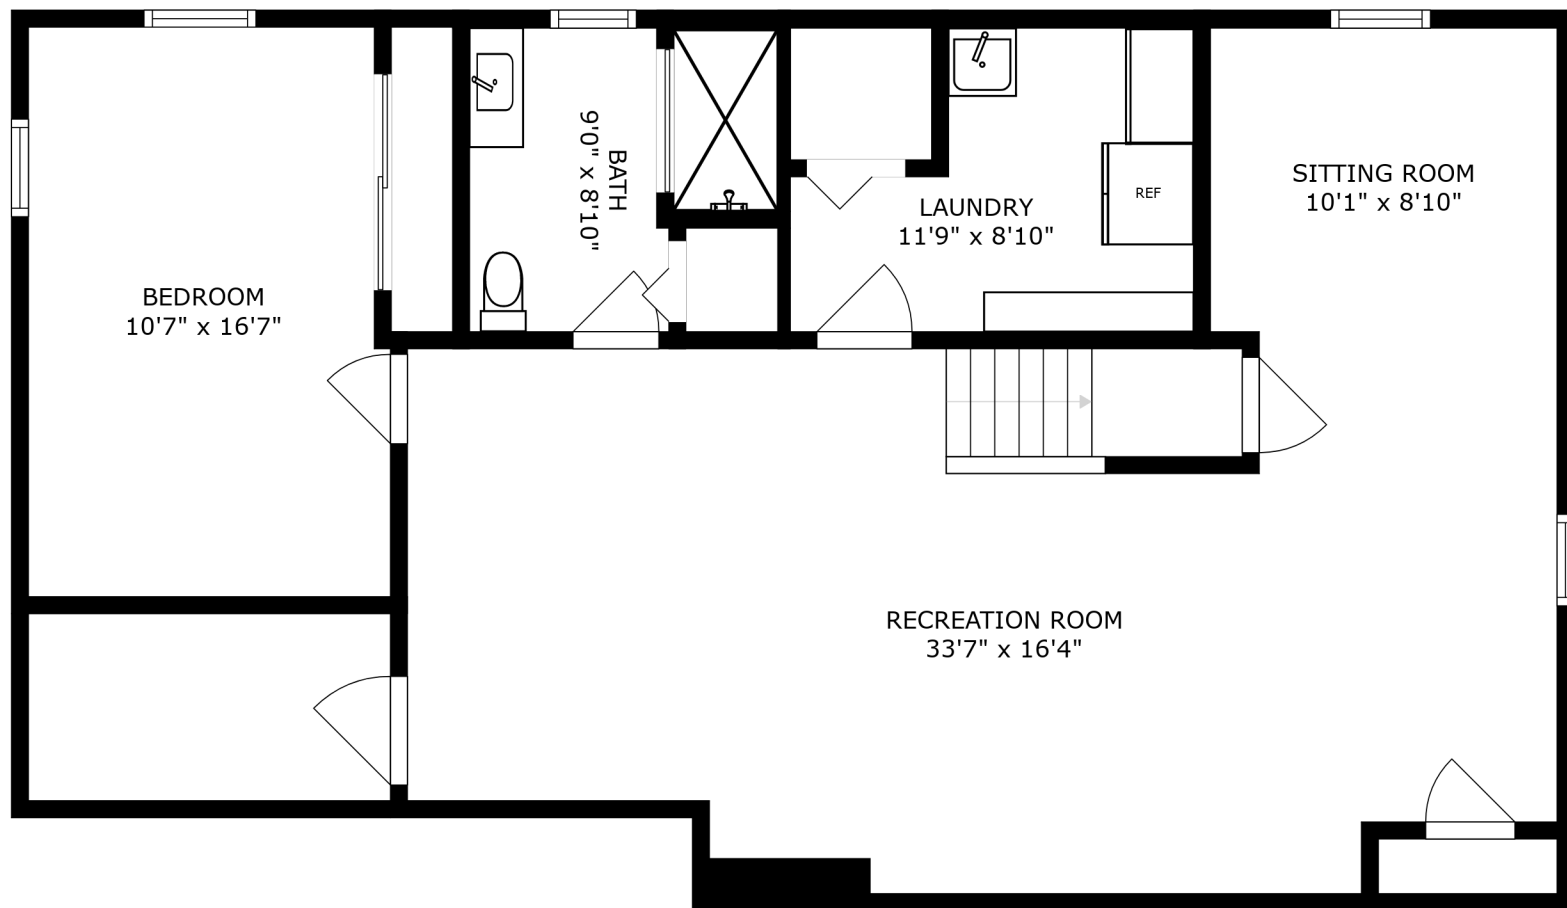

FLOOR 2

FLOOR 3

FLOOR 1

SIZES AND DIMENSIONS ARE APPROXIMATE, ACTUAL MAY VARY.

SIZES AND DIMENSIONS ARE APPROXIMATE, ACTUAL MAY VARY.

BEDROOM
10'7" x 16'7"

BATH
9'0" x 8'10"

LAUNDRY
11'9" x 8'10"

SITTING ROOM
10'1" x 8'10"

RECREATION ROOM
33'7" x 16'4"