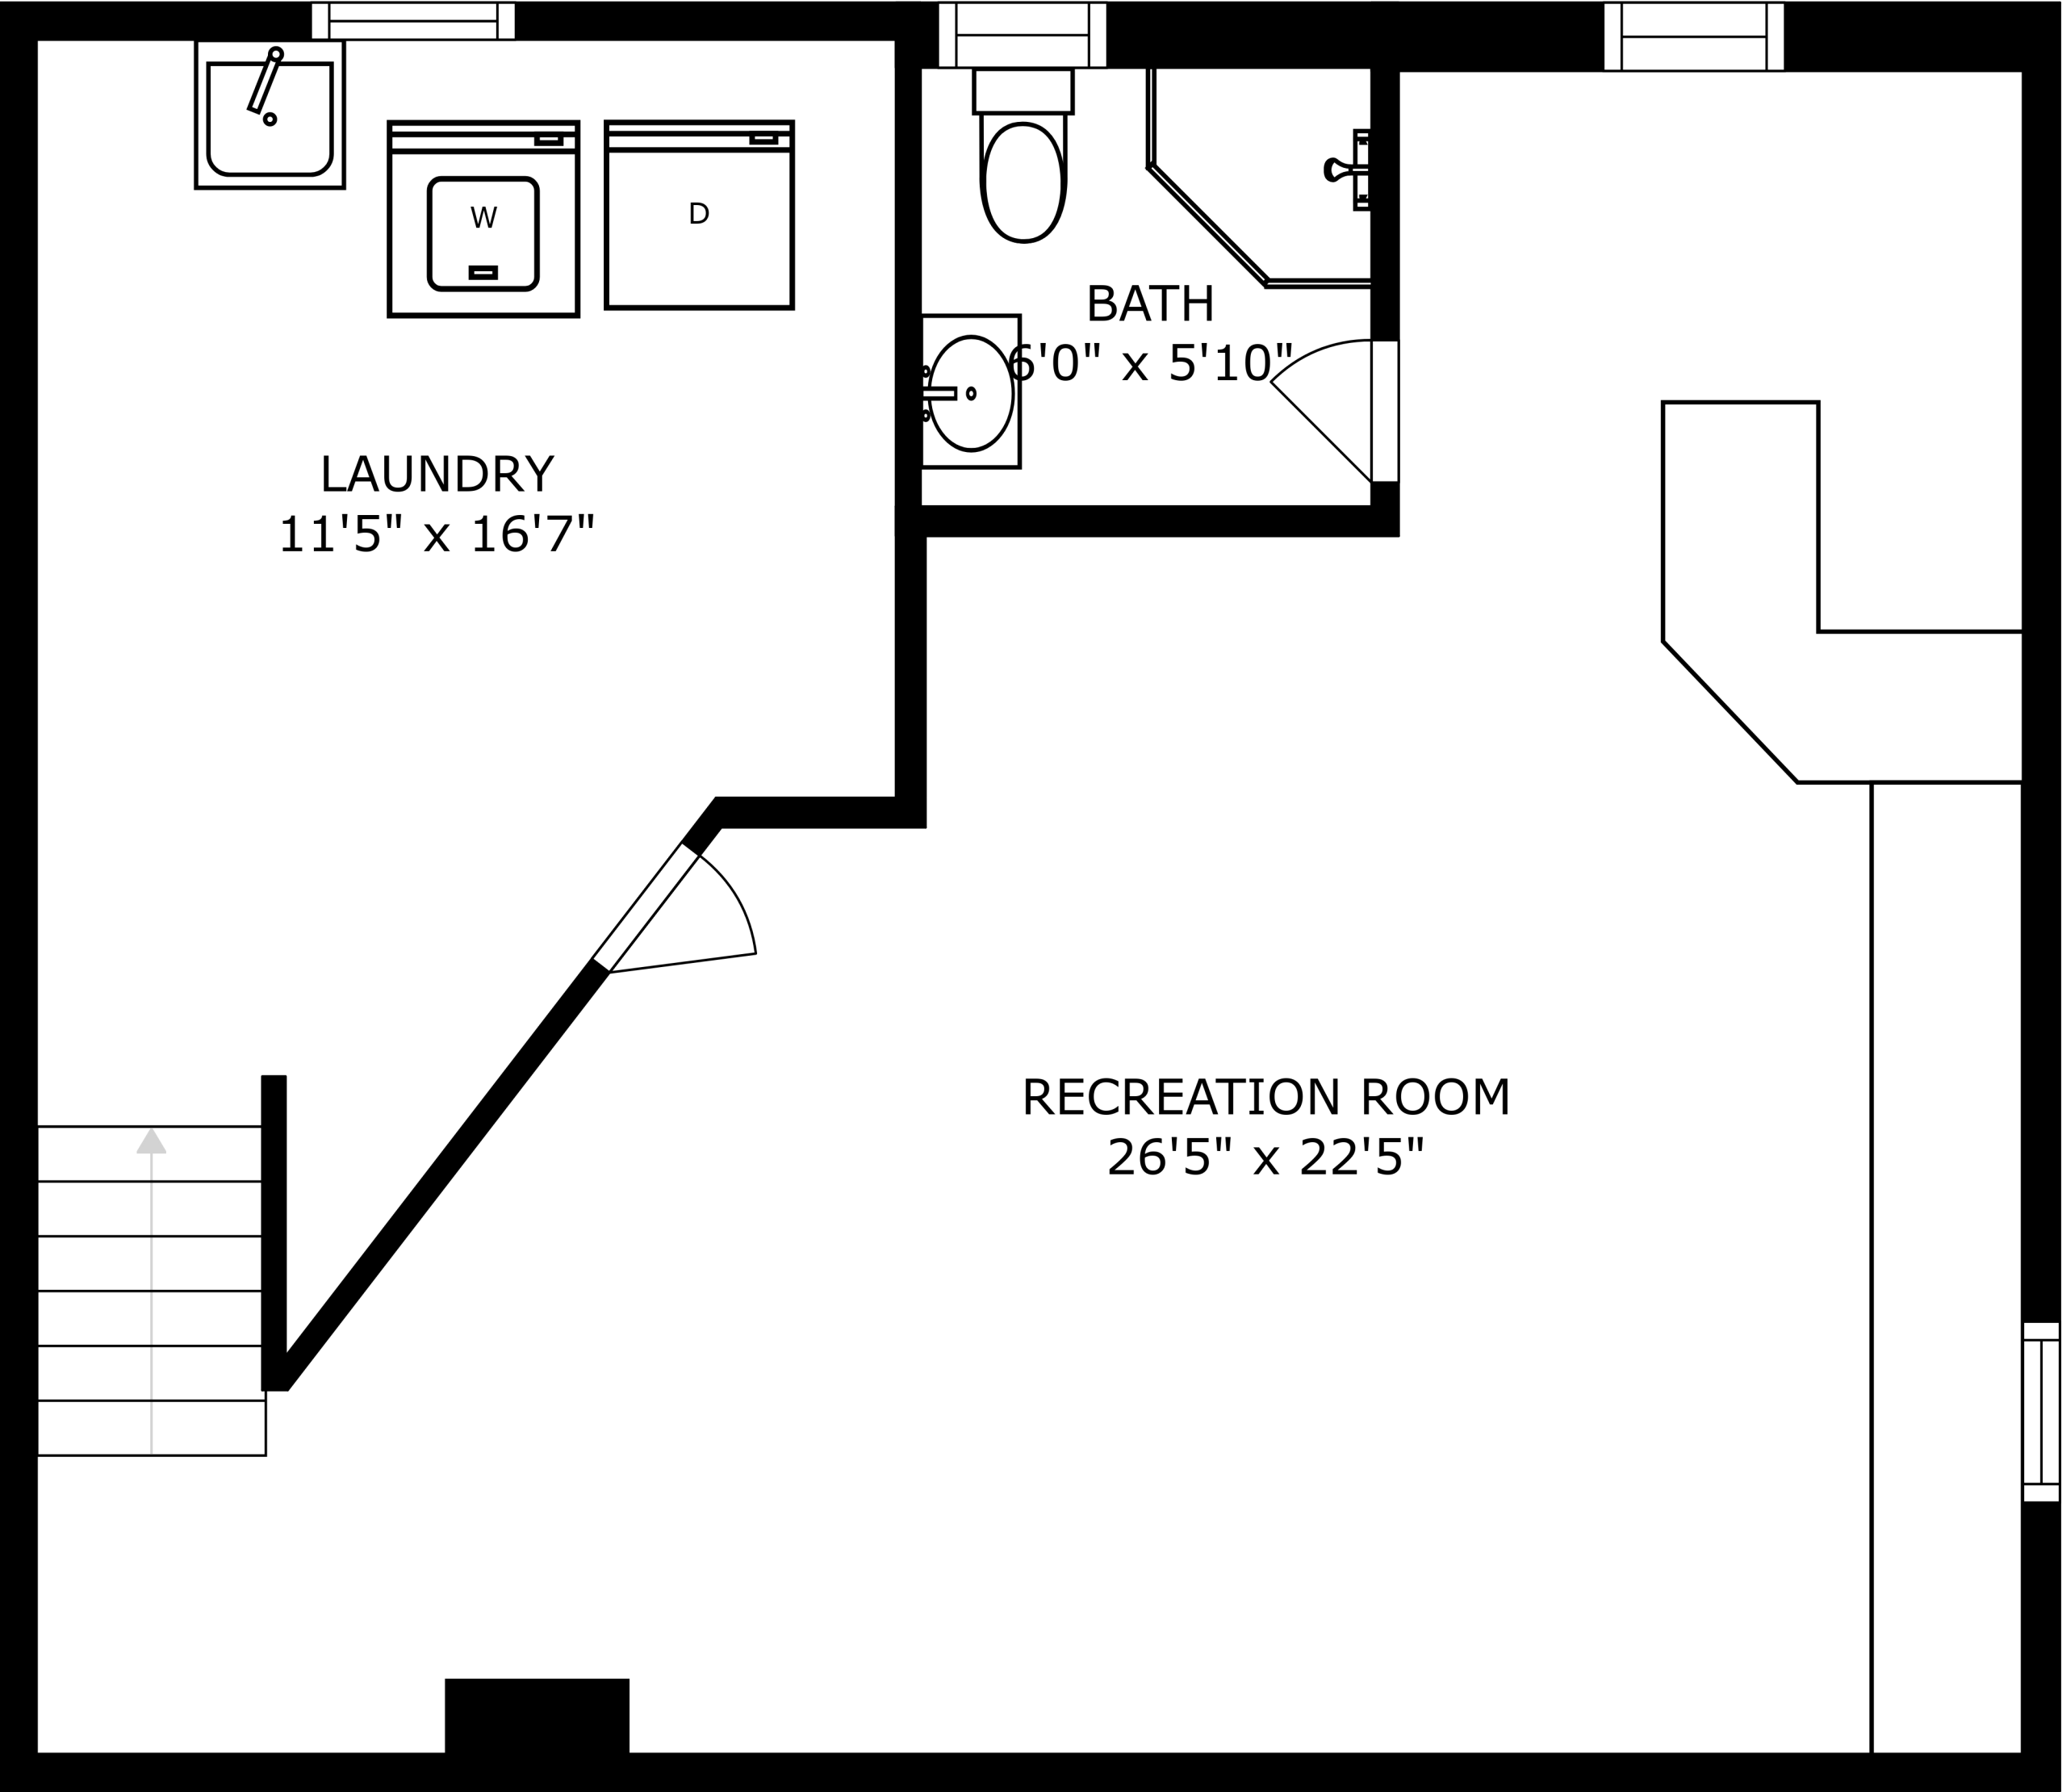

FLOOR 2

FLOOR 3

FLOOR 1

SIZES AND DIMENSIONS ARE APPROXIMATE, ACTUAL MAY VARY.

SIZES AND DIMENSIONS ARE APPROXIMATE, ACTUAL MAY VARY.

SIZES AND DIMENSIONS ARE APPROXIMATE, ACTUAL MAY VARY.

LAUNDRY
11'5" x 16'7"

BATH
6'0" x 5'10"

RECREATION ROOM
26'5" x 22'5"

SIZES AND DIMENSIONS ARE APPROXIMATE, ACTUAL MAY VARY.