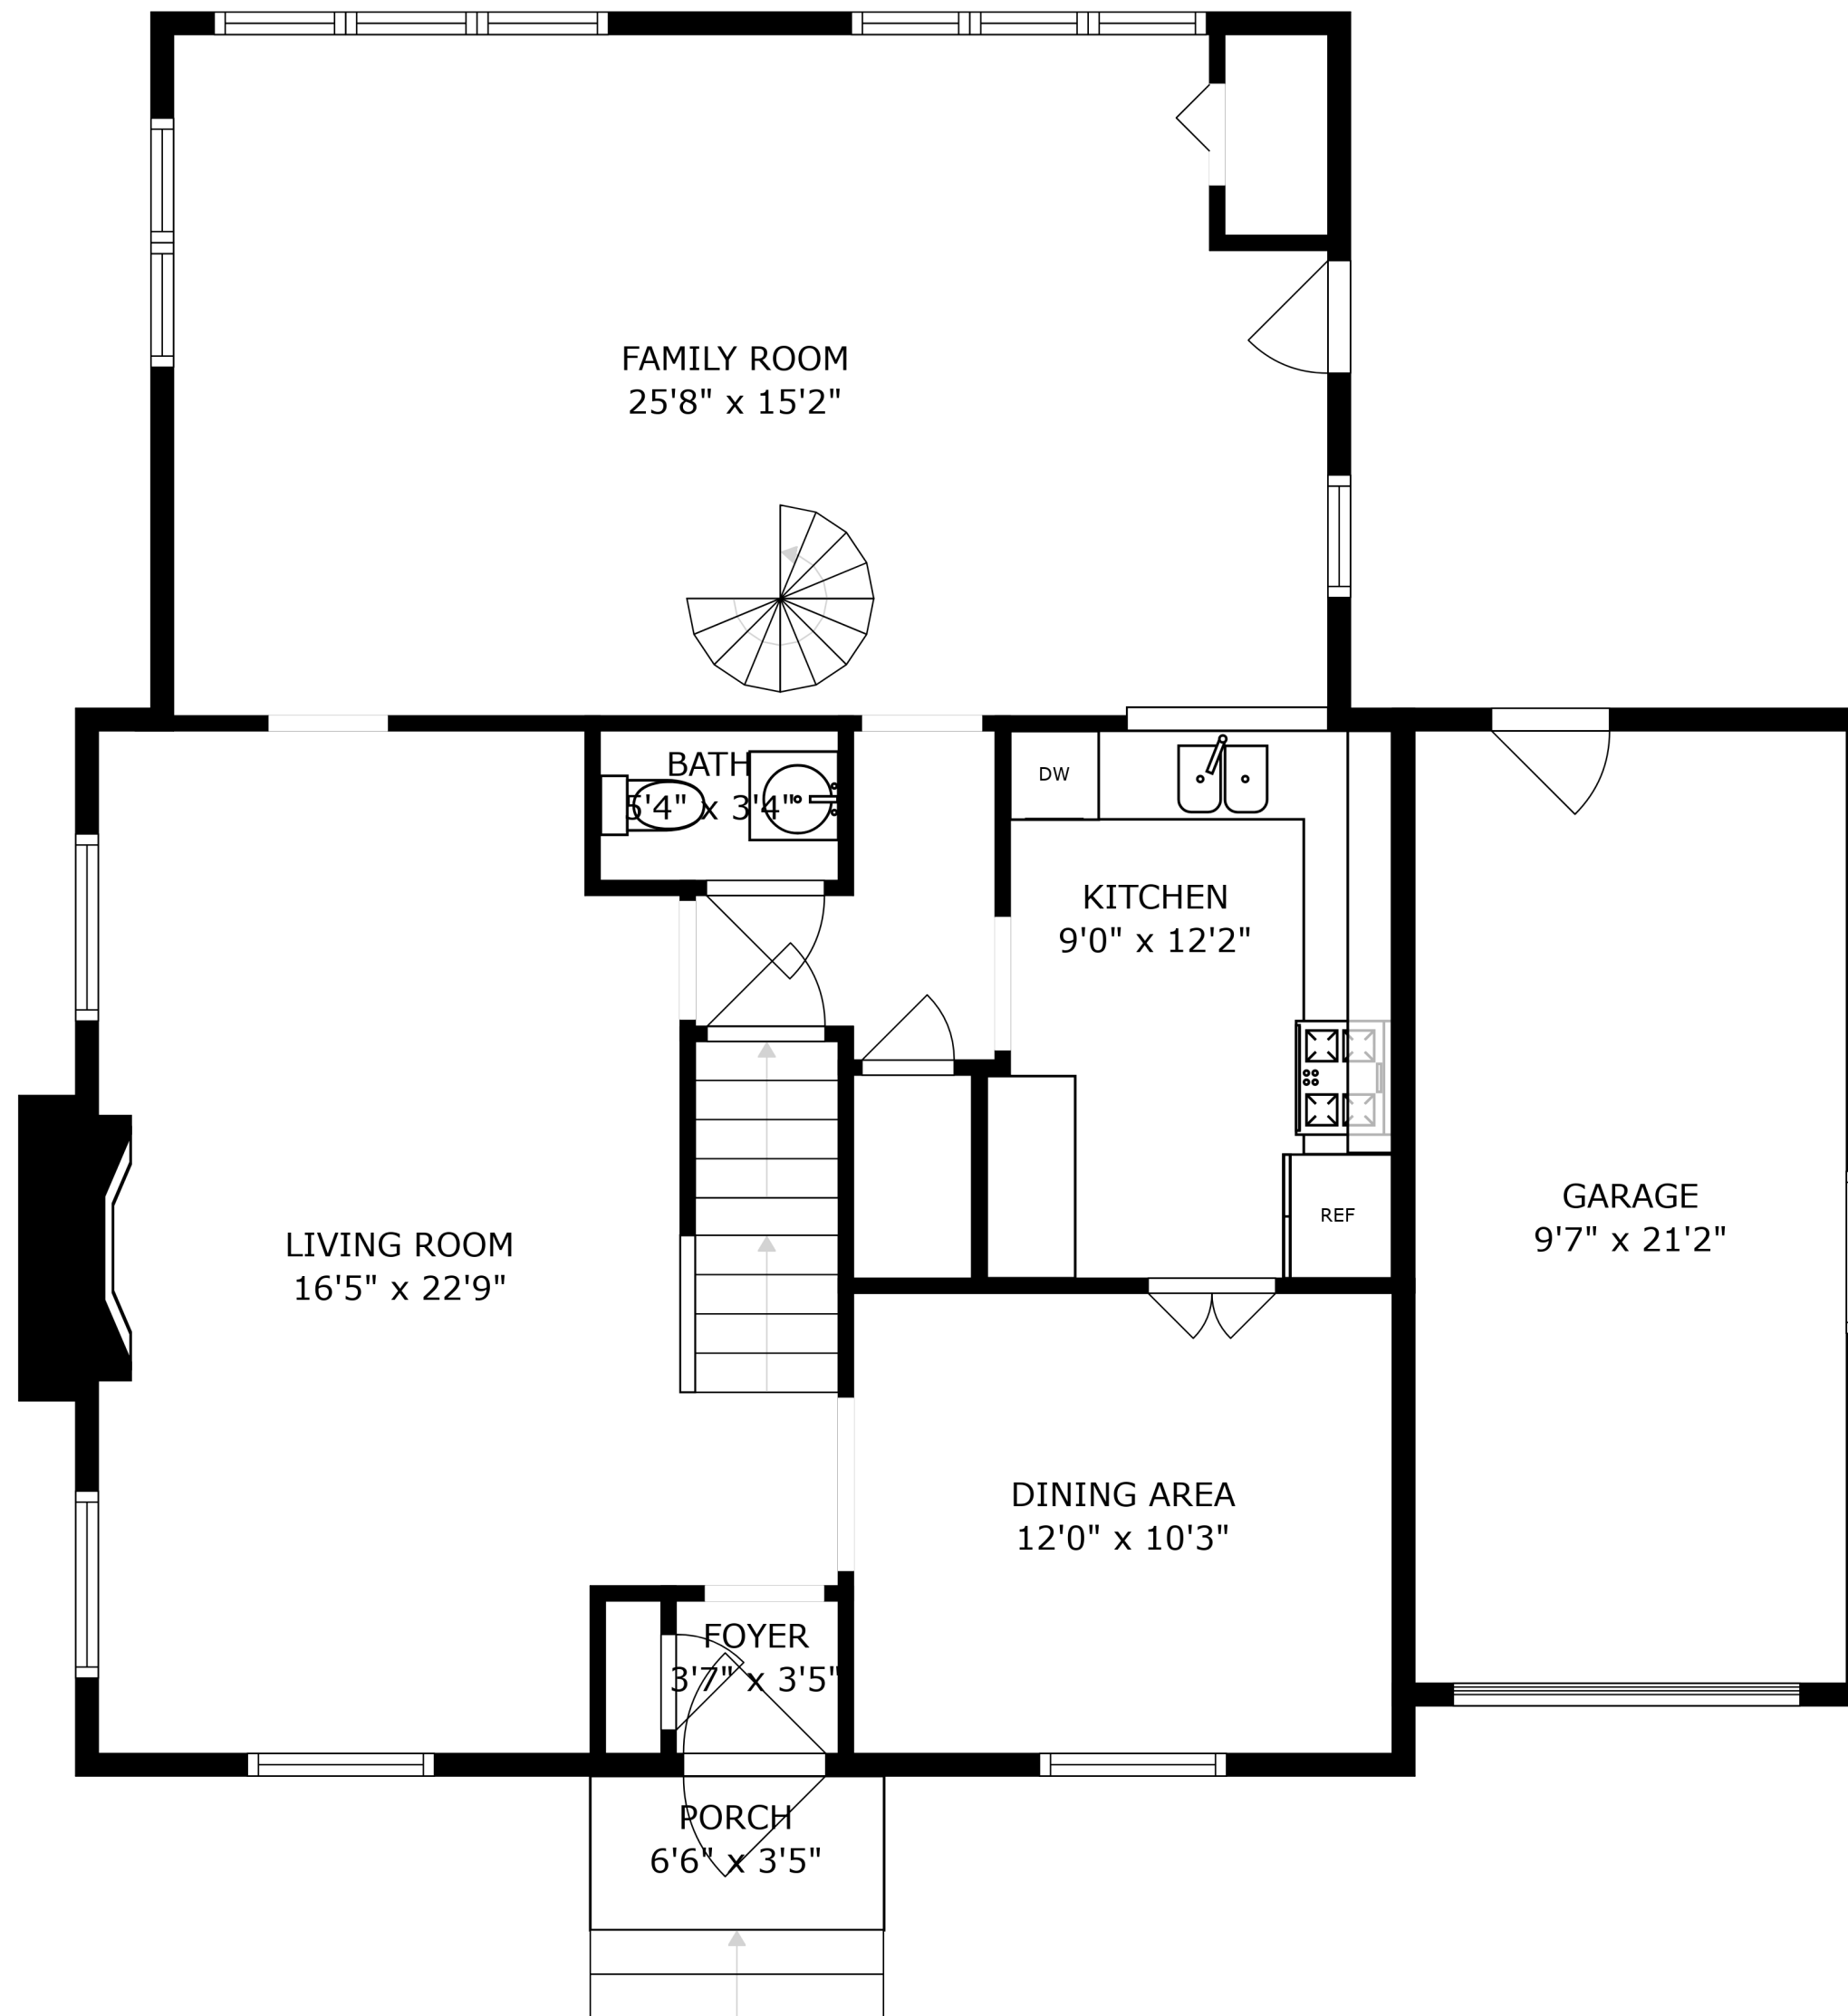

SIZES AND DIMENSIONS ARE APPROXIMATE, ACTUAL MAY VARY.

SIZES AND DIMENSIONS ARE APPROXIMATE, ACTUAL MAY VARY.

SIZES AND DIMENSIONS ARE APPROXIMATE, ACTUAL MAY VARY.

UTILITY  
16'2" x 21'7"

BASEMENT  
14'10" x 19'5"

SIZES AND DIMENSIONS ARE APPROXIMATE, ACTUAL MAY VARY.