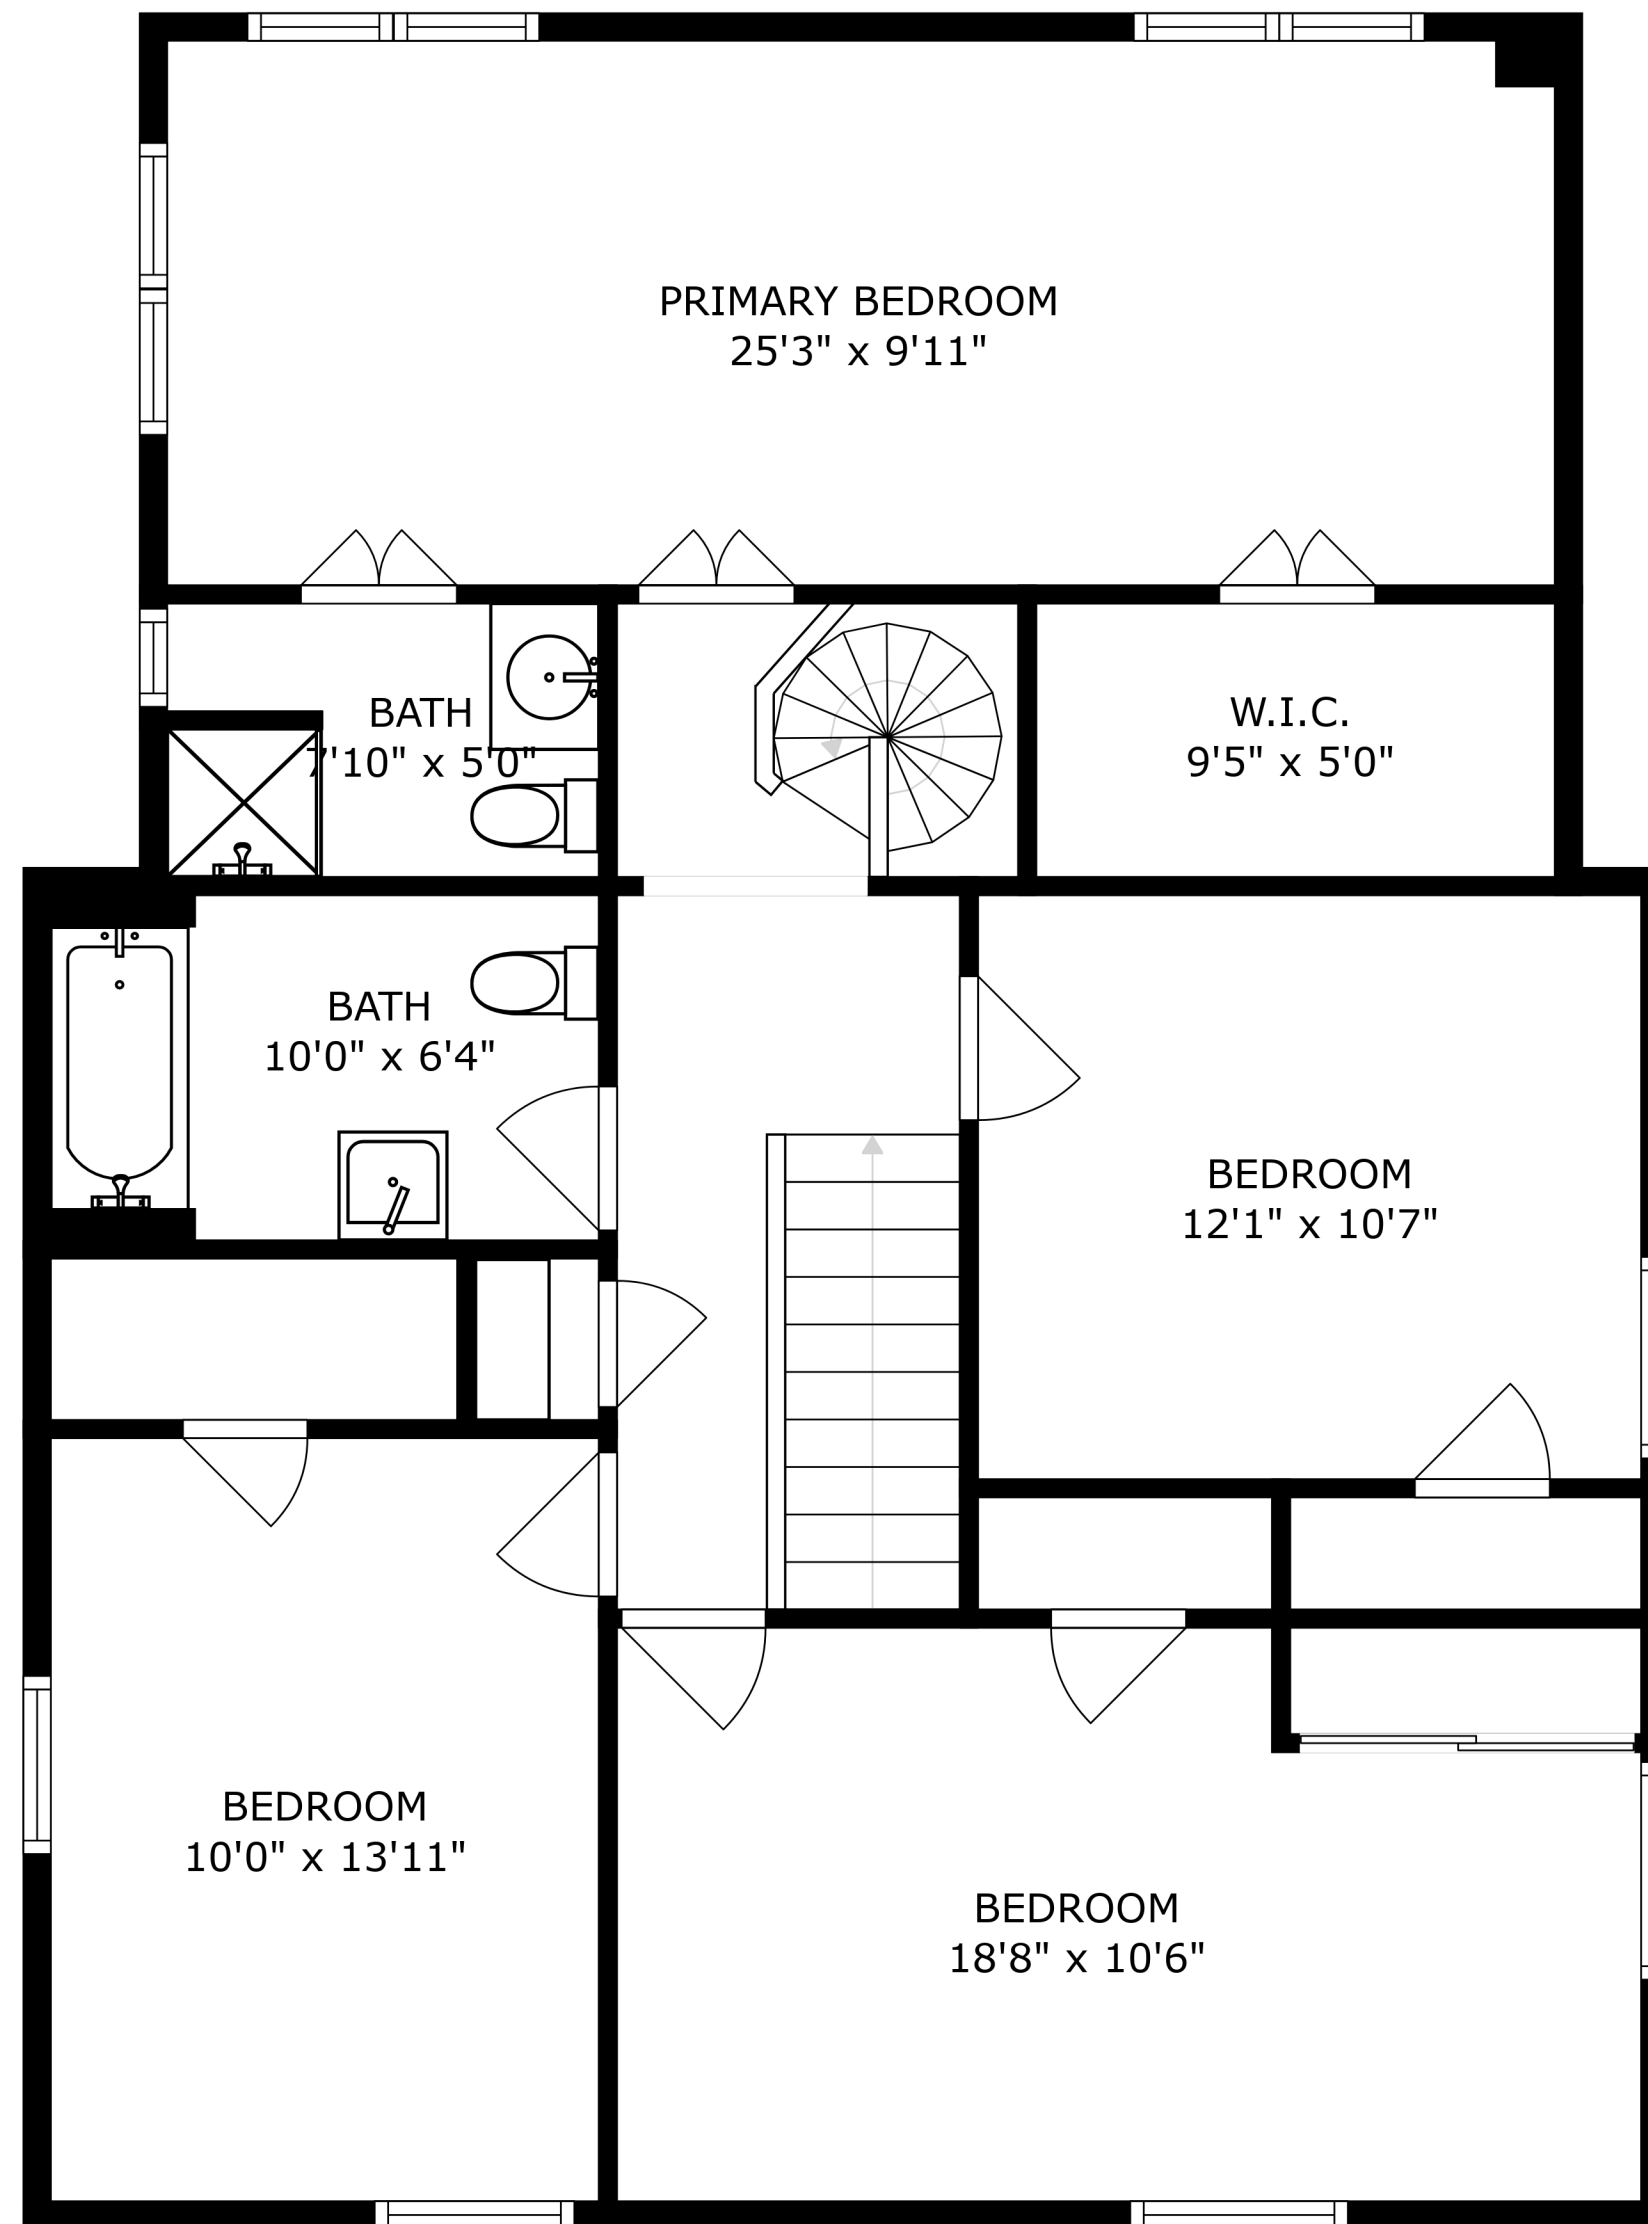

SIZES AND DIMENSIONS ARE APPROXIMATE, ACTUAL MAY VARY.

SIZES AND DIMENSIONS ARE APPROXIMATE, ACTUAL MAY VARY.

SIZES AND DIMENSIONS ARE APPROXIMATE, ACTUAL MAY VARY.

UTILITY  
16'2" x 21'7"

BASEMENT  
14'10" x 19'5"

SIZES AND DIMENSIONS ARE APPROXIMATE, ACTUAL MAY VARY.