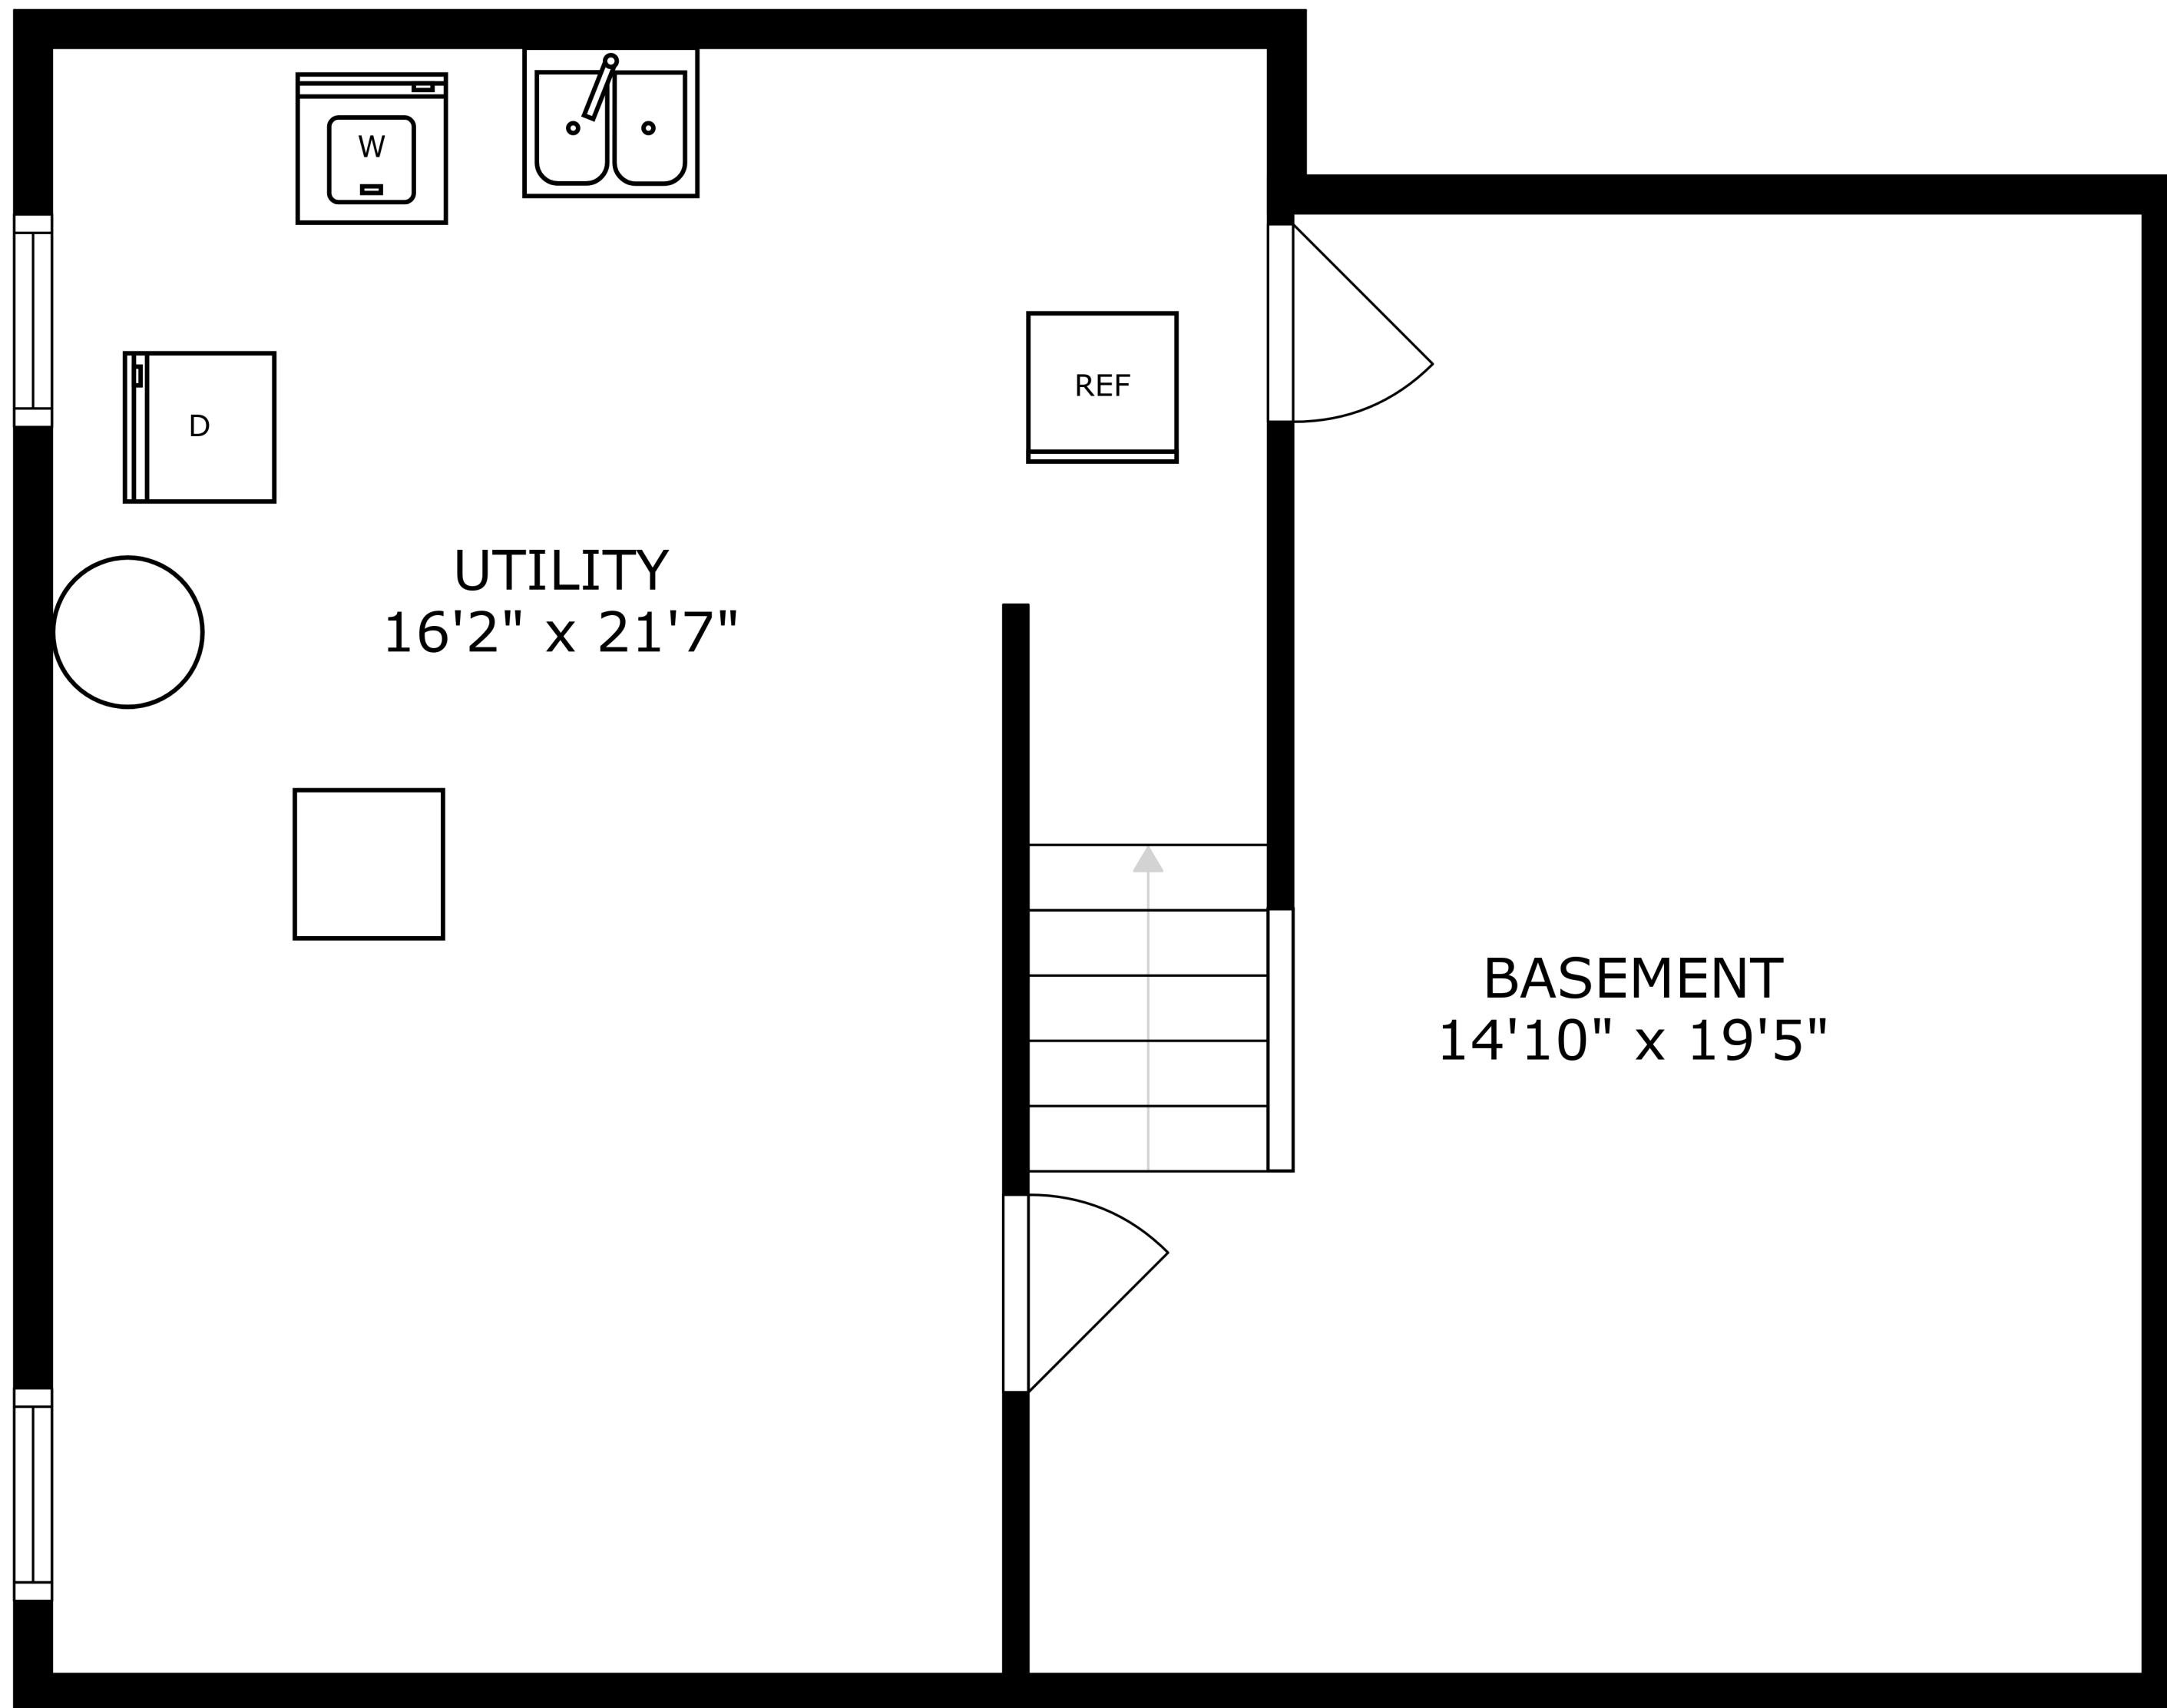

SIZES AND DIMENSIONS ARE APPROXIMATE, ACTUAL MAY VARY.

SIZES AND DIMENSIONS ARE APPROXIMATE, ACTUAL MAY VARY.

SIZES AND DIMENSIONS ARE APPROXIMATE, ACTUAL MAY VARY.

UTILITY  
16'2" x 21'7"

BASEMENT  
14'10" x 19'5"

SIZES AND DIMENSIONS ARE APPROXIMATE, ACTUAL MAY VARY.