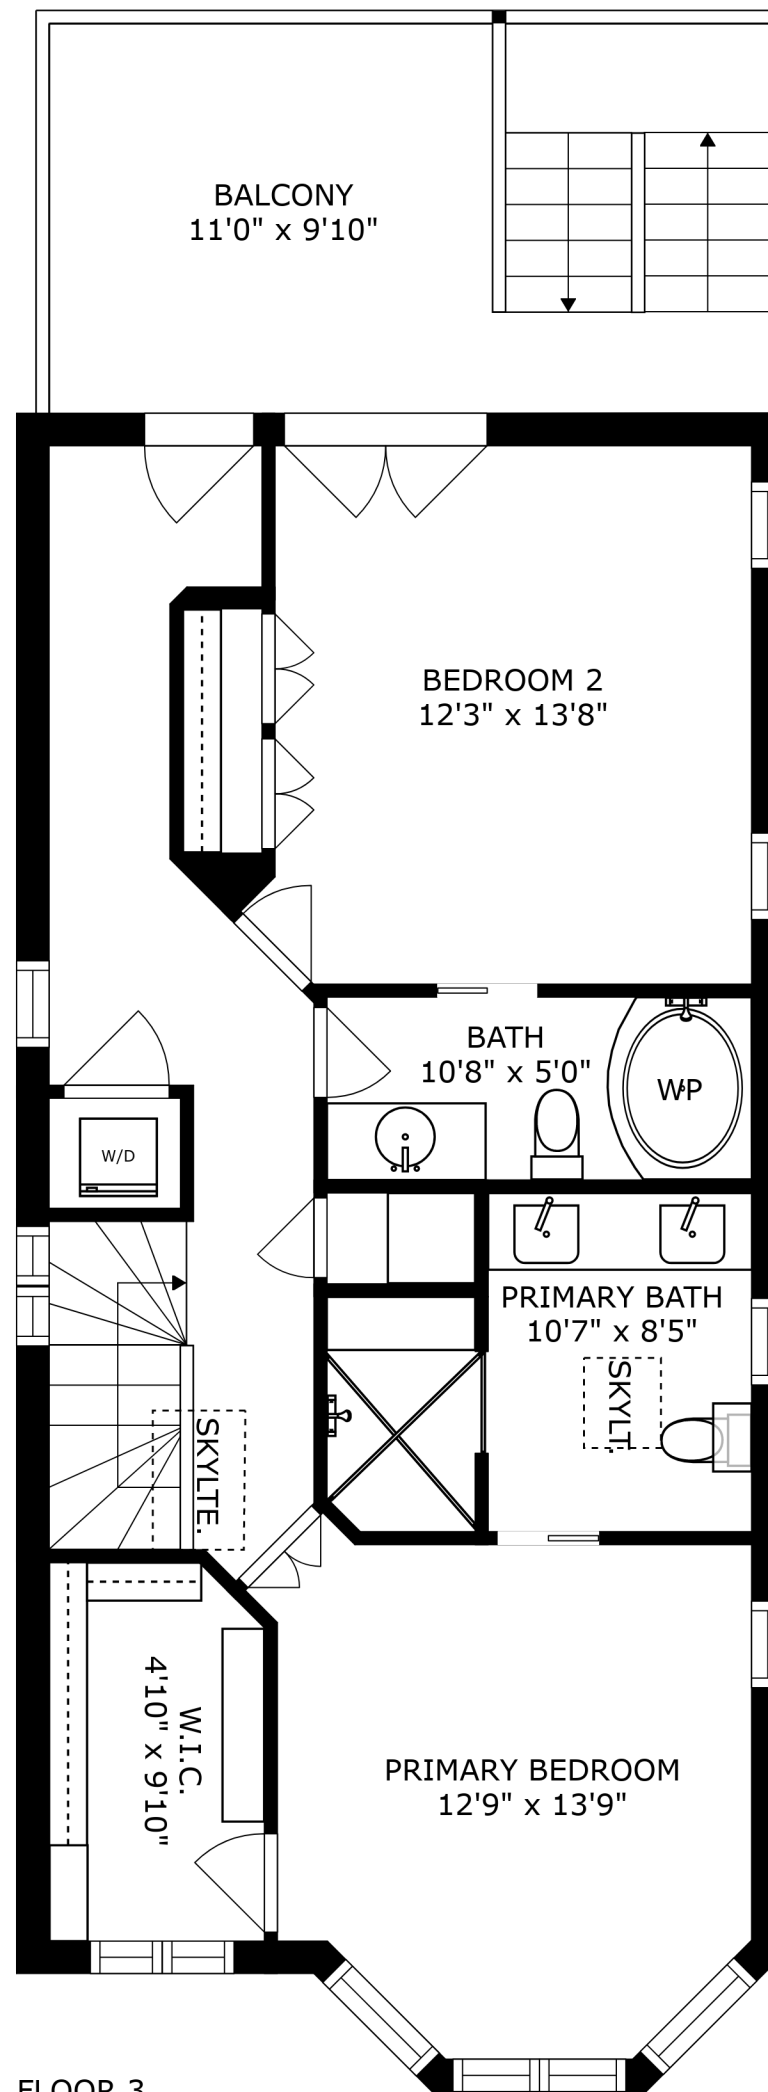

FLOOR 2

FLOOR 3

FLOOR 4

SIZES AND DIMENSIONS ARE APPROXIMATE, ACTUAL MAY VARY.

ROOFTOP
19'3" x 43'10"

SIZES AND DIMENSIONS ARE APPROXIMATE, ACTUAL MAY VARY.

SIZES AND DIMENSIONS ARE APPROXIMATE, ACTUAL MAY VARY.

SIZES AND DIMENSIONS ARE APPROXIMATE, ACTUAL MAY VARY.