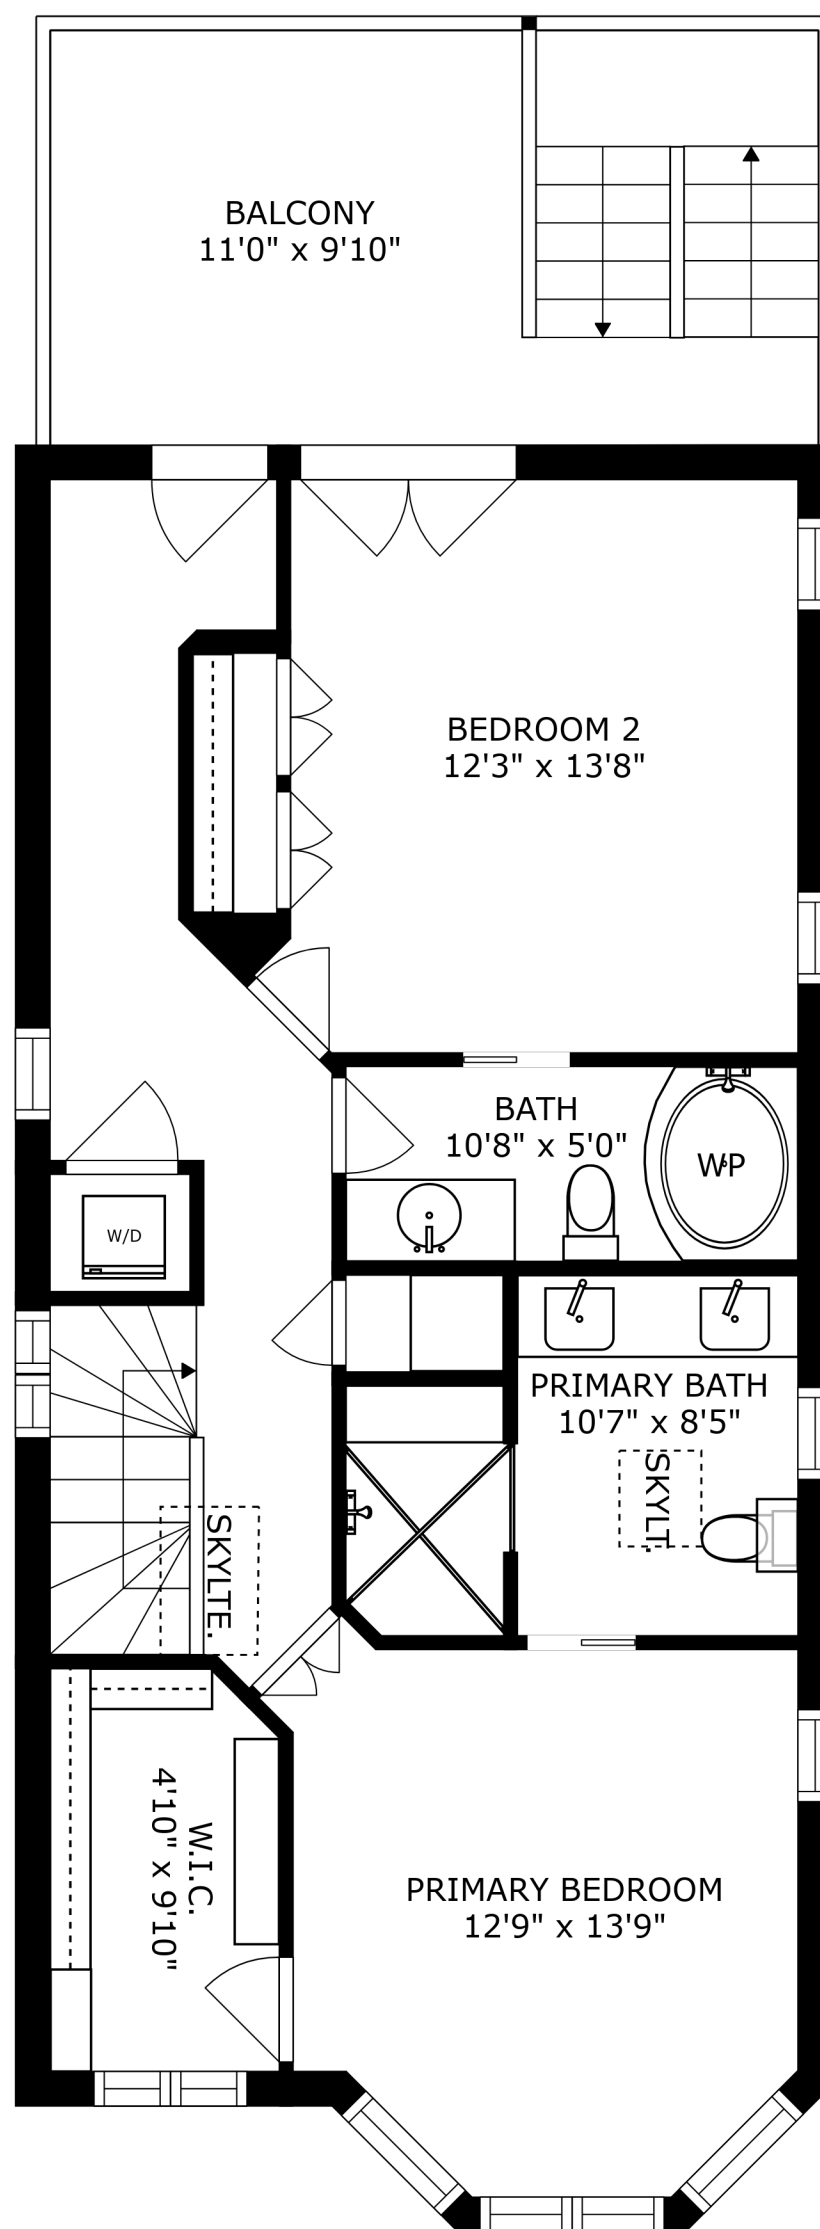

FLOOR 2

FLOOR 3

FLOOR 4

SIZES AND DIMENSIONS ARE APPROXIMATE, ACTUAL MAY VARY.

ROOFTOP
19'3" x 43'10"

SIZES AND DIMENSIONS ARE APPROXIMATE, ACTUAL MAY VARY.

SIZES AND DIMENSIONS ARE APPROXIMATE, ACTUAL MAY VARY.

SIZES AND DIMENSIONS ARE APPROXIMATE, ACTUAL MAY VARY.