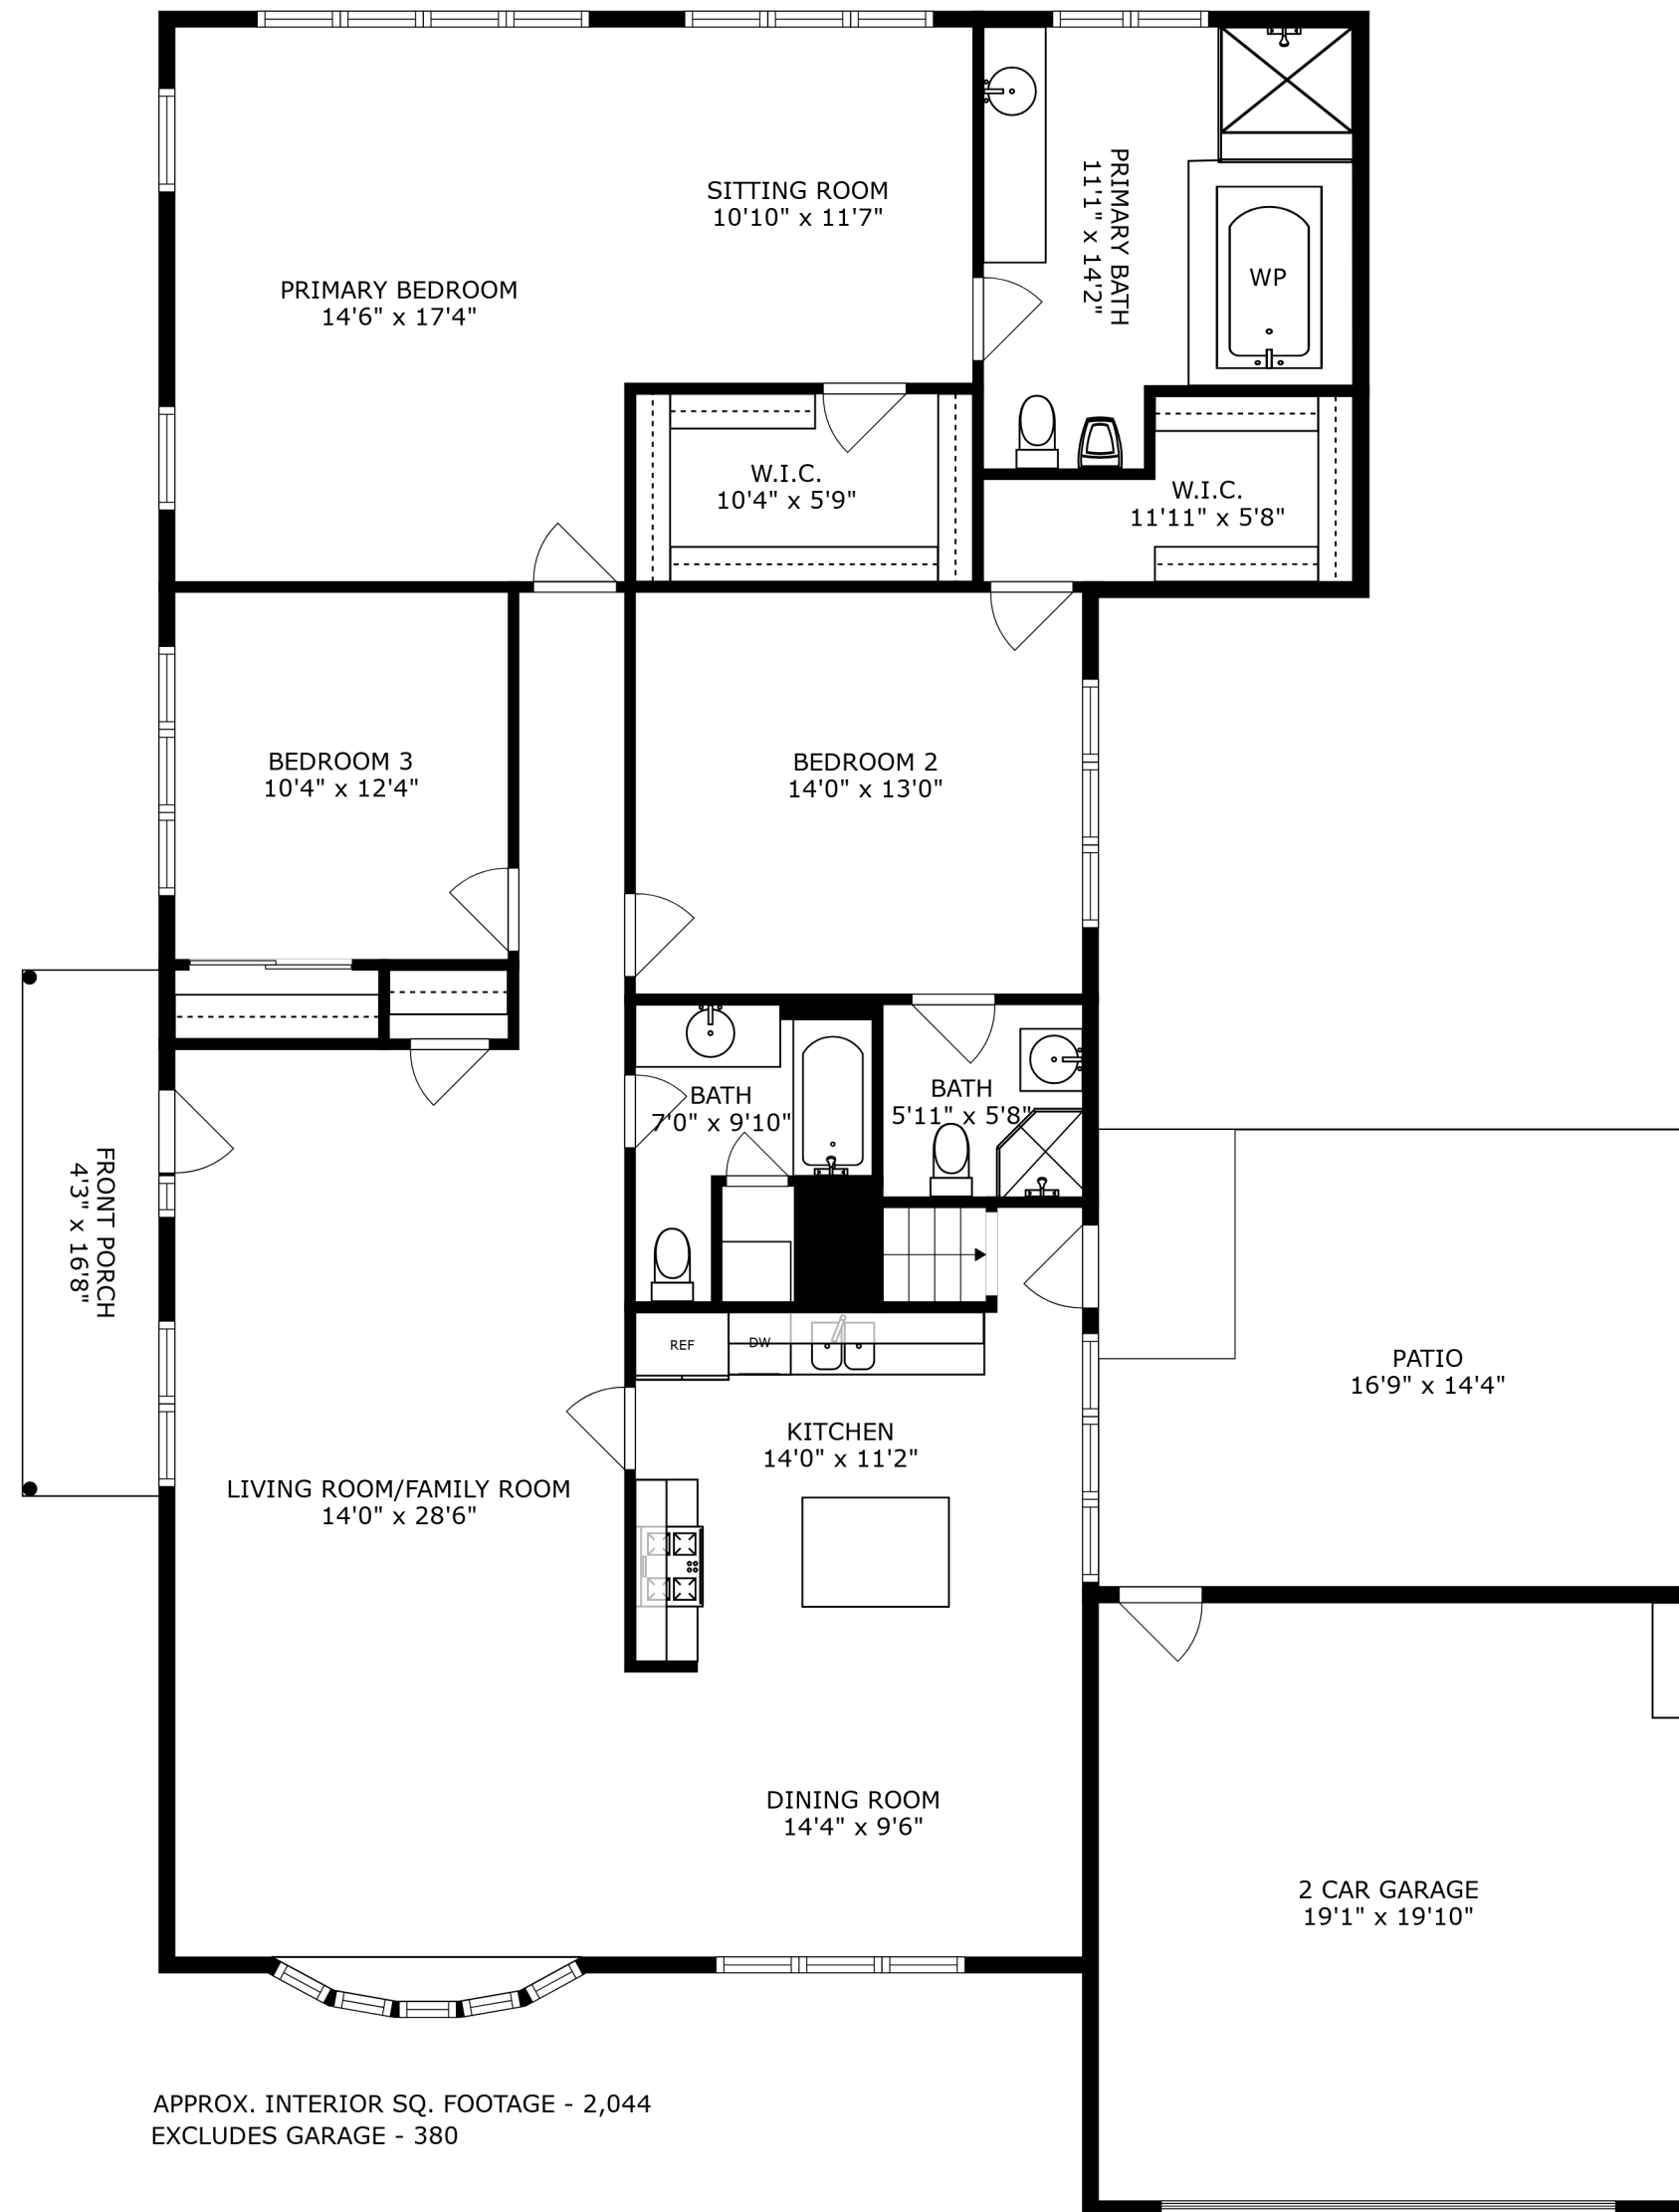

BASEMENT
APPROX. INTERIOR SQ. FOOTAGE - 1,278
EXCLUDES RAISED CRAWL SPACE - 663)

FLOOR 1
APPROX. INTERIOR SQ. FOOTAGE - 2,044
EXCLUDES GARAGE - 380

SIZES AND DIMENSIONS ARE APPROXIMATE, ACTUAL MAY VARY.

APPROX. INTERIOR SQ. FOOTAGE - 2,044
 EXCLUDES GARAGE - 380

SIZES AND DIMENSIONS ARE APPROXIMATE, ACTUAL MAY VARY.

APPROX. INTERIOR SQ. FOOTAGE - 1,278
 EXCLUDES RAISED CRAWL SPACE - 663)

SIZES AND DIMENSIONS ARE APPROXIMATE, ACTUAL MAY VARY.