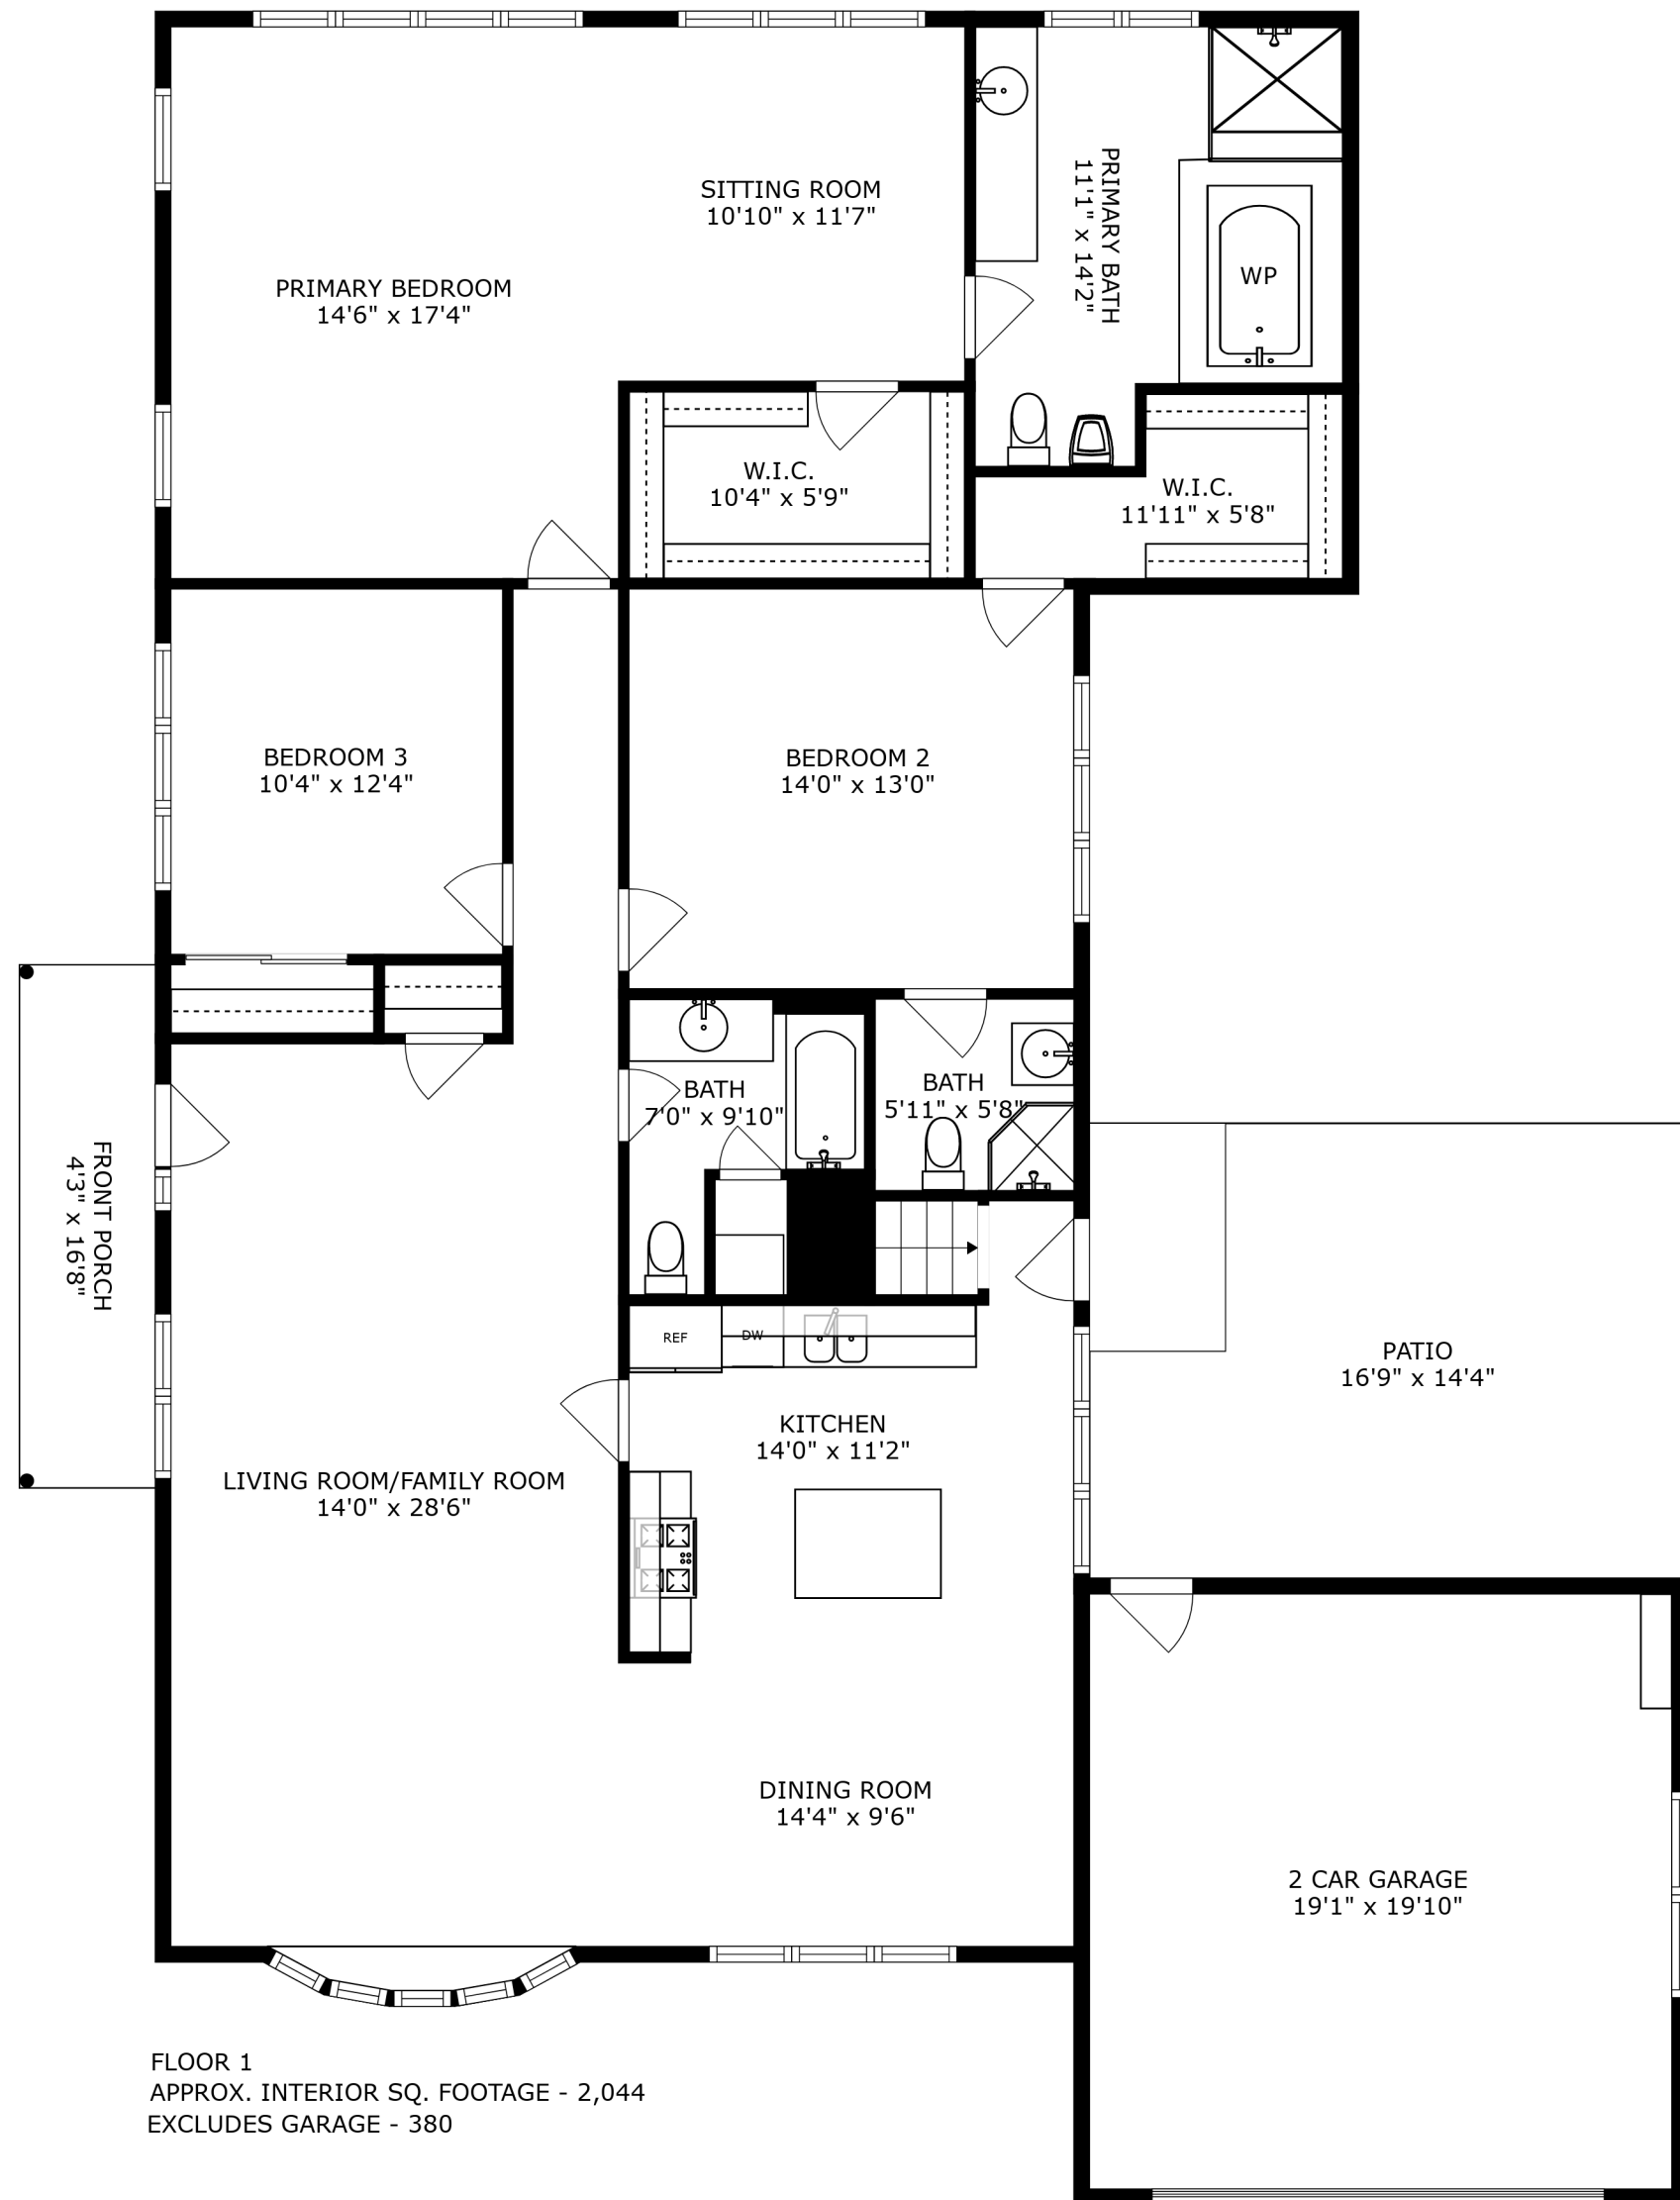

BASEMENT
APPROX. INTERIOR SQ. FOOTAGE - 1,278
EXCLUDES RAISED CRAWL SPACE - 663)

FLOOR 1
APPROX. INTERIOR SQ. FOOTAGE - 2,044
EXCLUDES GARAGE - 380

SIZES AND DIMENSIONS ARE APPROXIMATE, ACTUAL MAY VARY.

APPROX. INTERIOR SQ. FOOTAGE - 2,044
 EXCLUDES GARAGE - 380

SIZES AND DIMENSIONS ARE APPROXIMATE, ACTUAL MAY VARY.

APPROX. INTERIOR SQ. FOOTAGE - 1,278
 EXCLUDES RAISED CRAWL SPACE - 663)

SIZES AND DIMENSIONS ARE APPROXIMATE, ACTUAL MAY VARY.