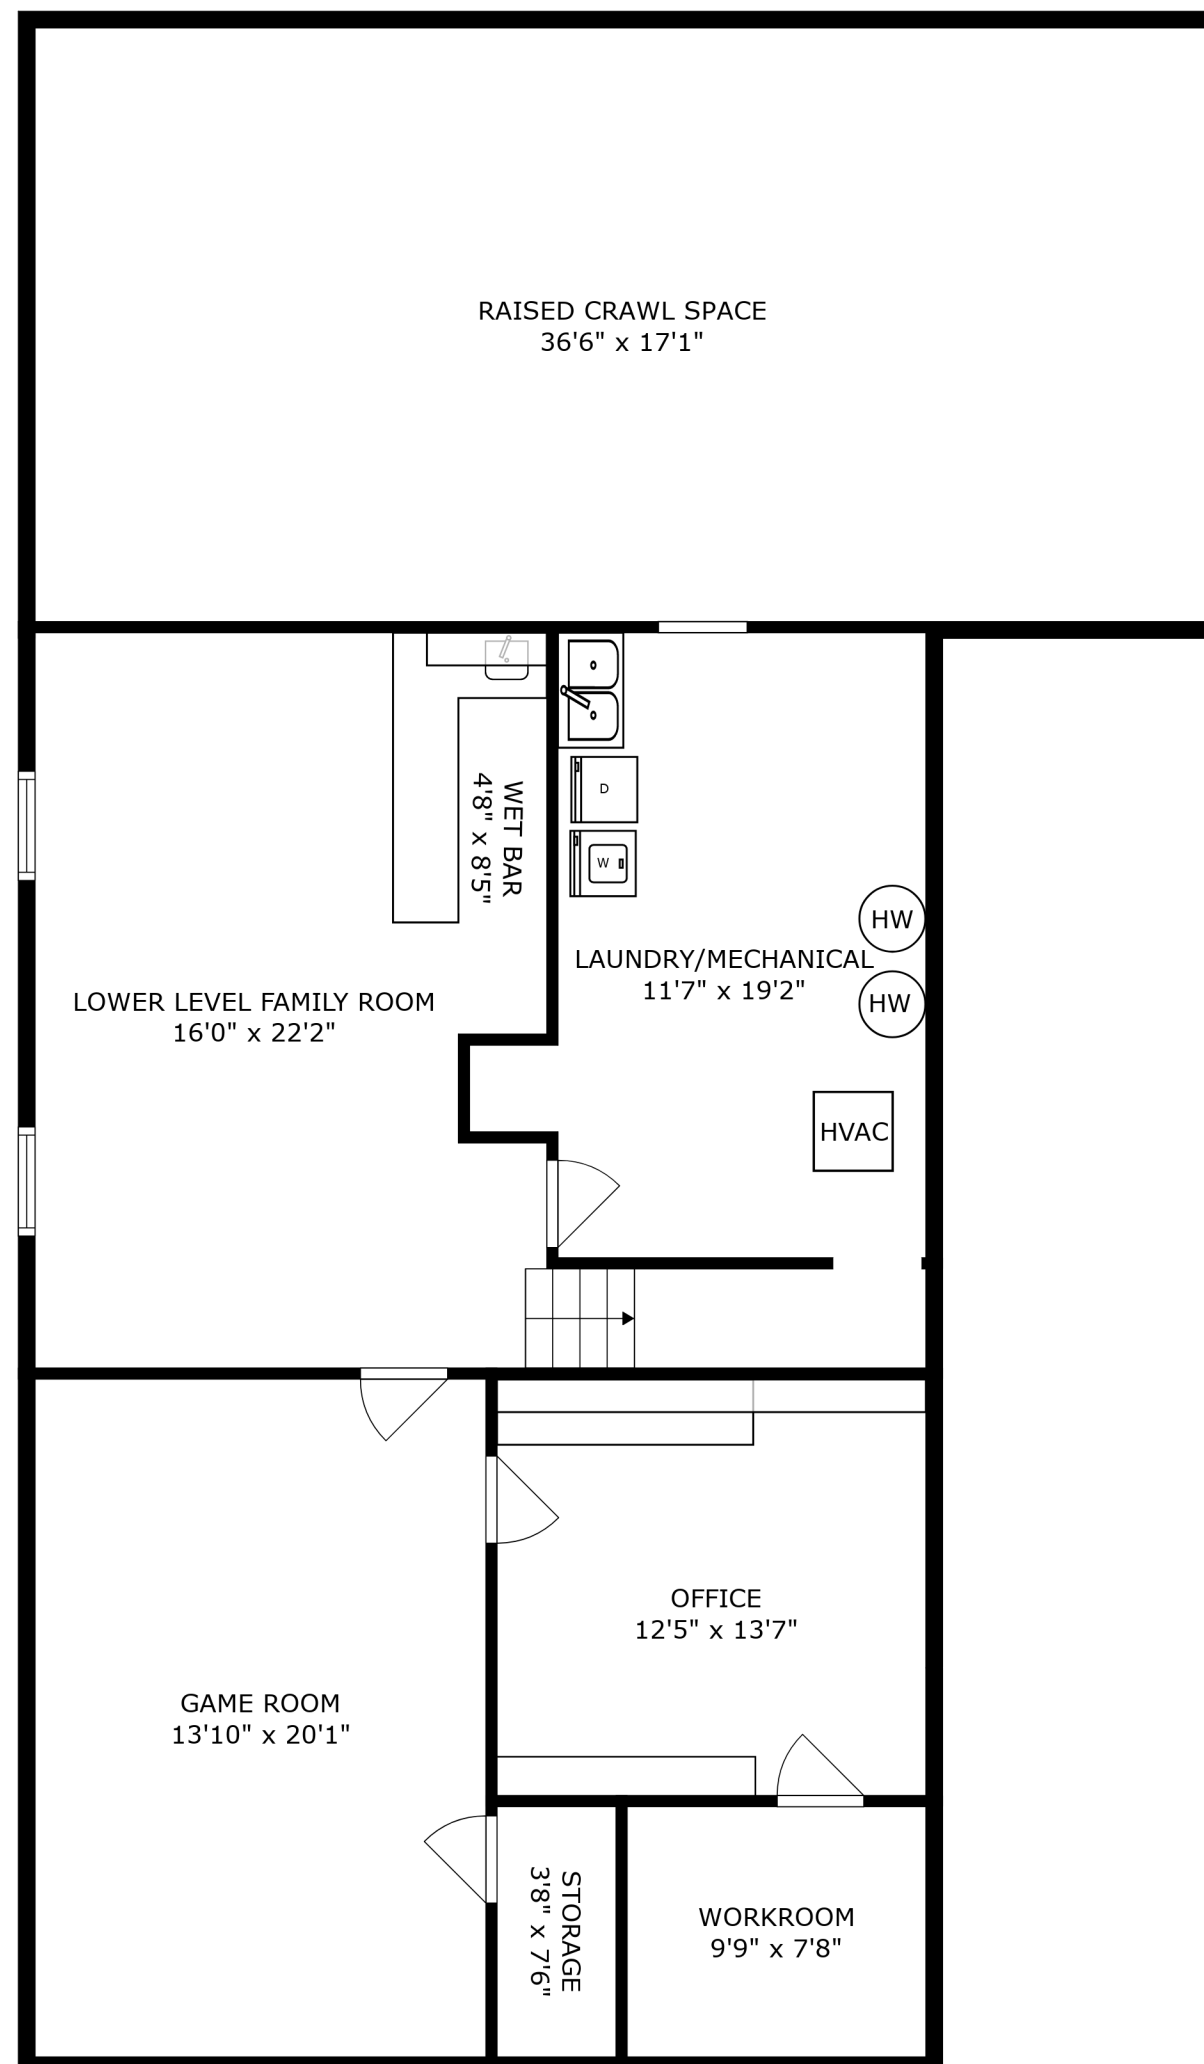

BASEMENT
APPROX. INTERIOR SQ. FOOTAGE - 1,278
EXCLUDES RAISED CRAWL SPACE - 663)

FLOOR 1
APPROX. INTERIOR SQ. FOOTAGE - 2,044
EXCLUDES GARAGE - 380

SIZES AND DIMENSIONS ARE APPROXIMATE, ACTUAL MAY VARY.

APPROX. INTERIOR SQ. FOOTAGE - 2,044
 EXCLUDES GARAGE - 380

SIZES AND DIMENSIONS ARE APPROXIMATE, ACTUAL MAY VARY.

APPROX. INTERIOR SQ. FOOTAGE - 1,278
 EXCLUDES RAISED CRAWL SPACE - 663)

SIZES AND DIMENSIONS ARE APPROXIMATE, ACTUAL MAY VARY.