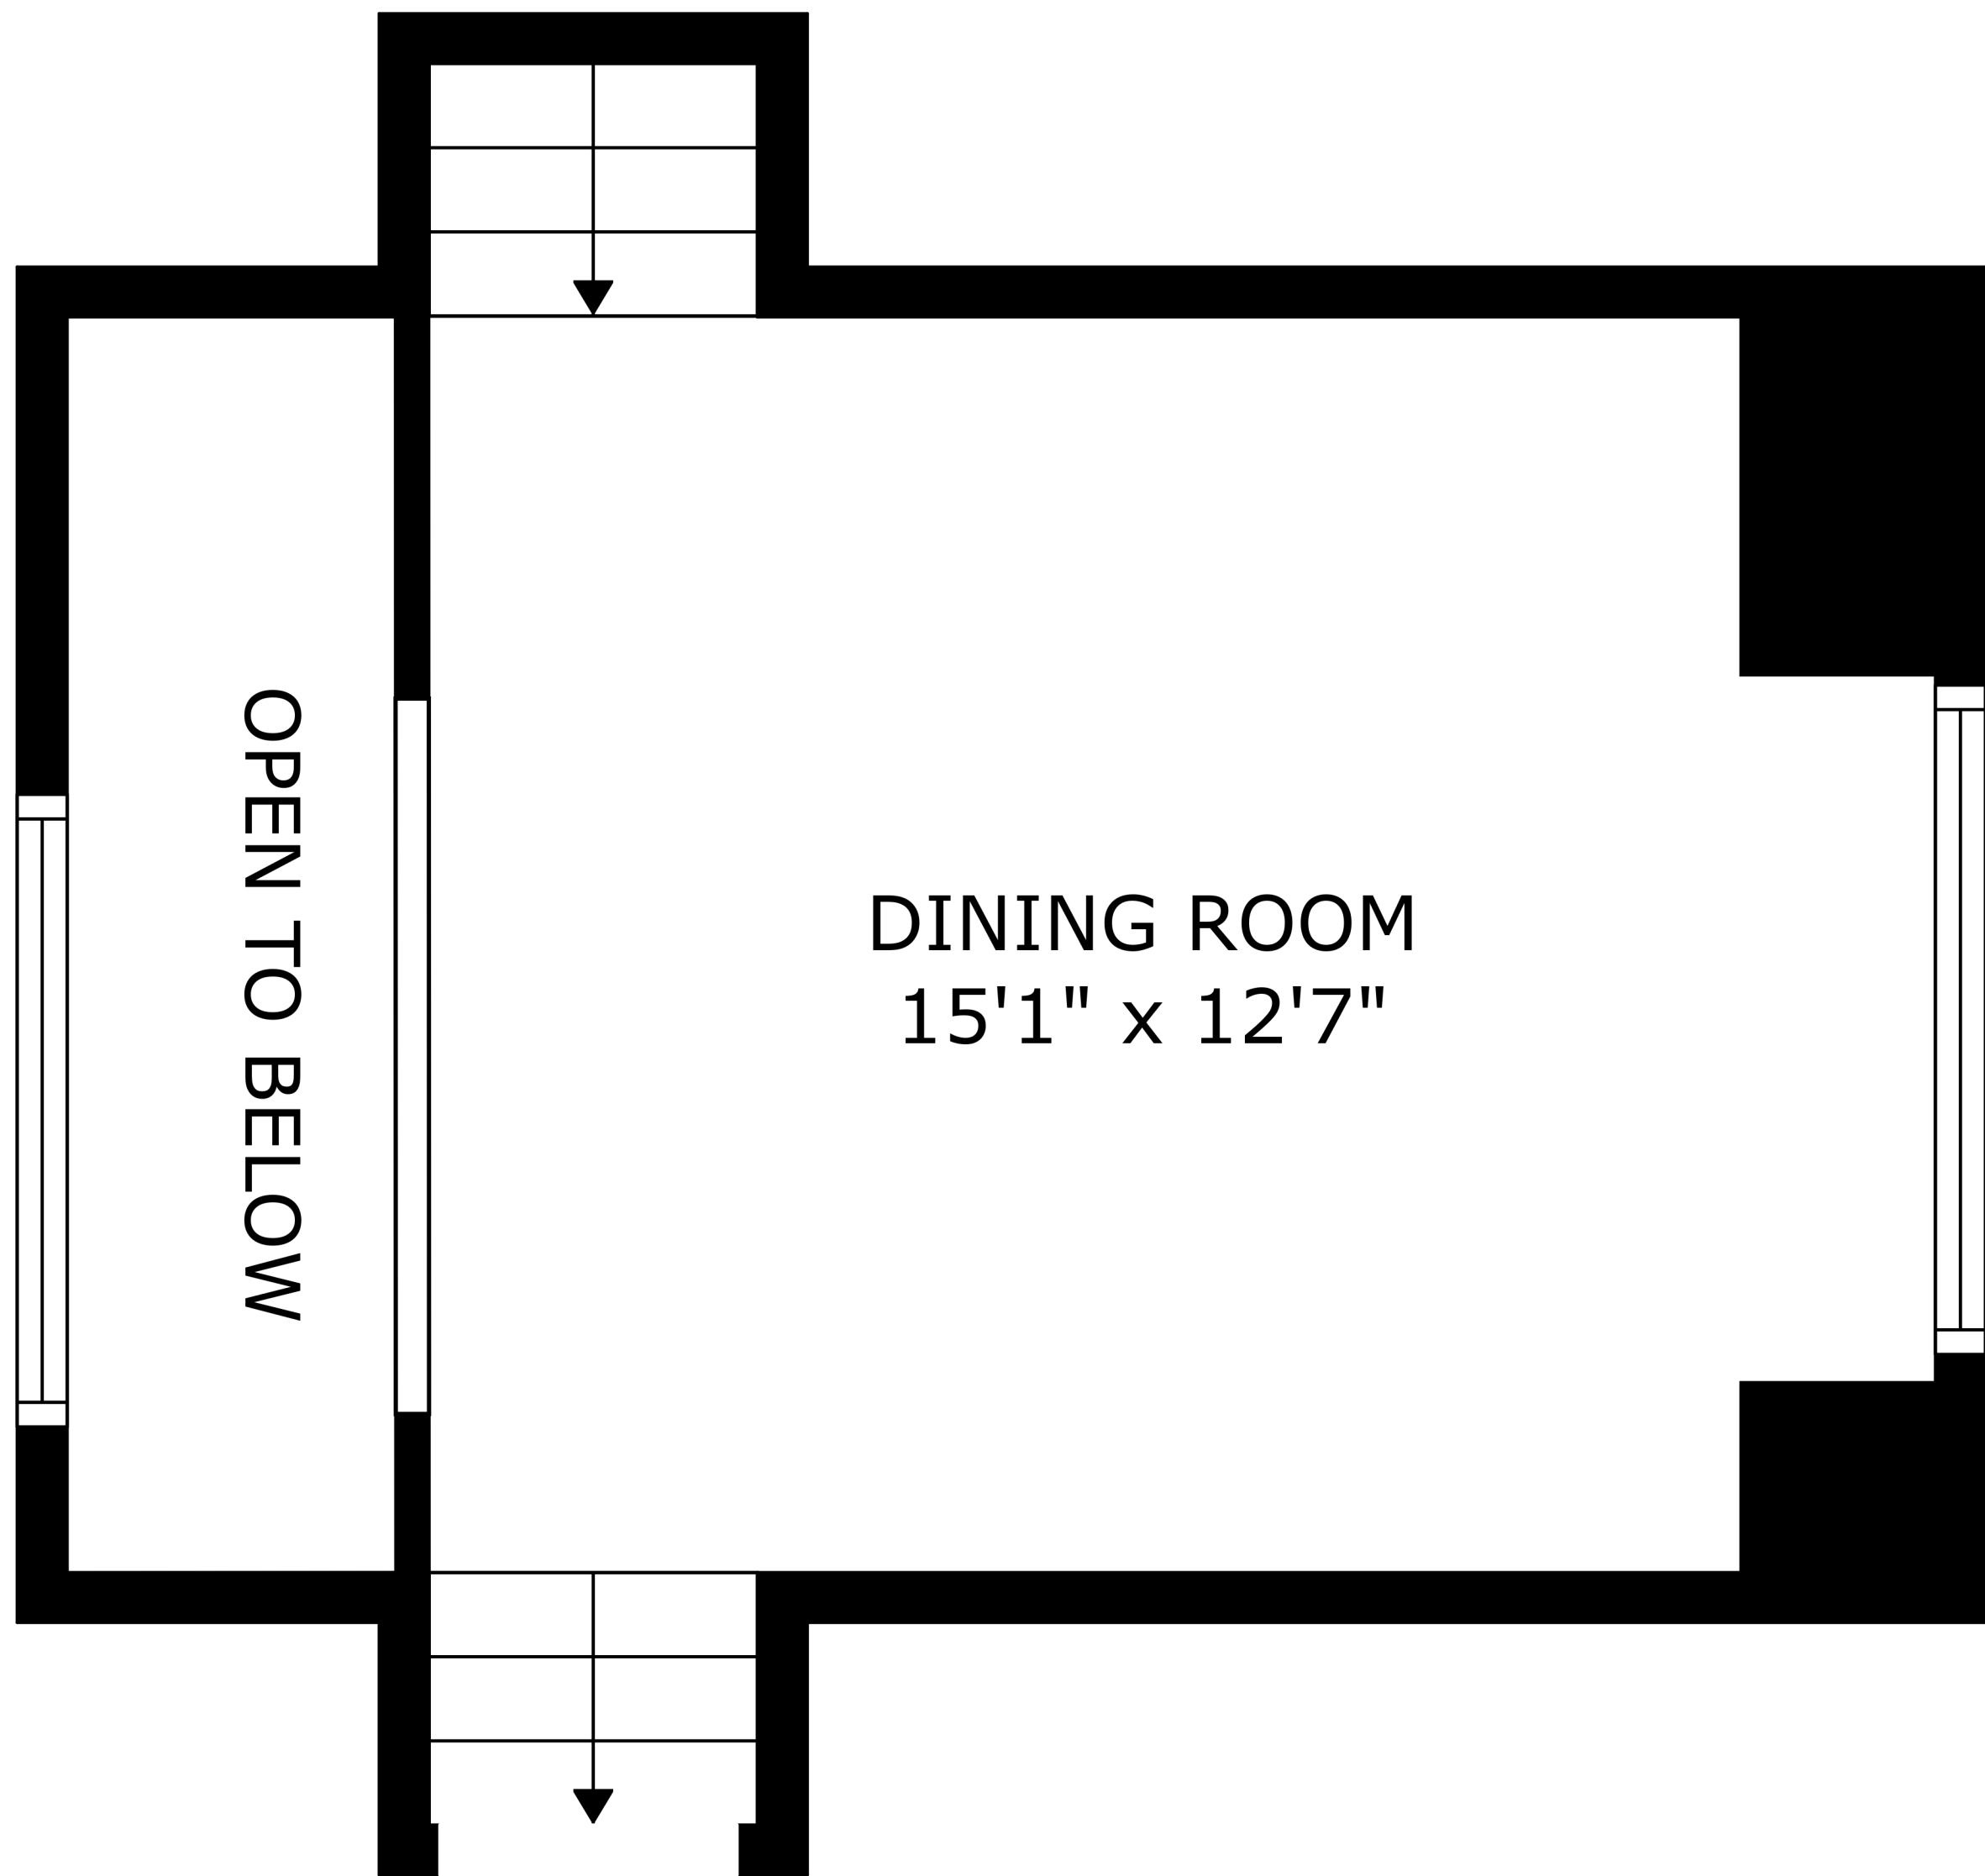

SIZES AND DIMENSIONS ARE APPROXIMATE, ACTUAL MAY VARY.

SIZES AND DIMENSIONS ARE APPROXIMATE, ACTUAL MAY VARY.

SIZES AND DIMENSIONS ARE APPROXIMATE, ACTUAL MAY VARY.

OPEN TO BELOW

DINING ROOM
15'1" x 12'7"

SIZES AND DIMENSIONS ARE APPROXIMATE, ACTUAL MAY VARY.

STORAGE
15'1" x 13'6"

BATH
6'2" x 7'8"

LAUNDRY ROOM
8'8" x 7'8"

BEDROOM
18'9" x 18'4"

SIZES AND DIMENSIONS ARE APPROXIMATE, ACTUAL MAY VARY.