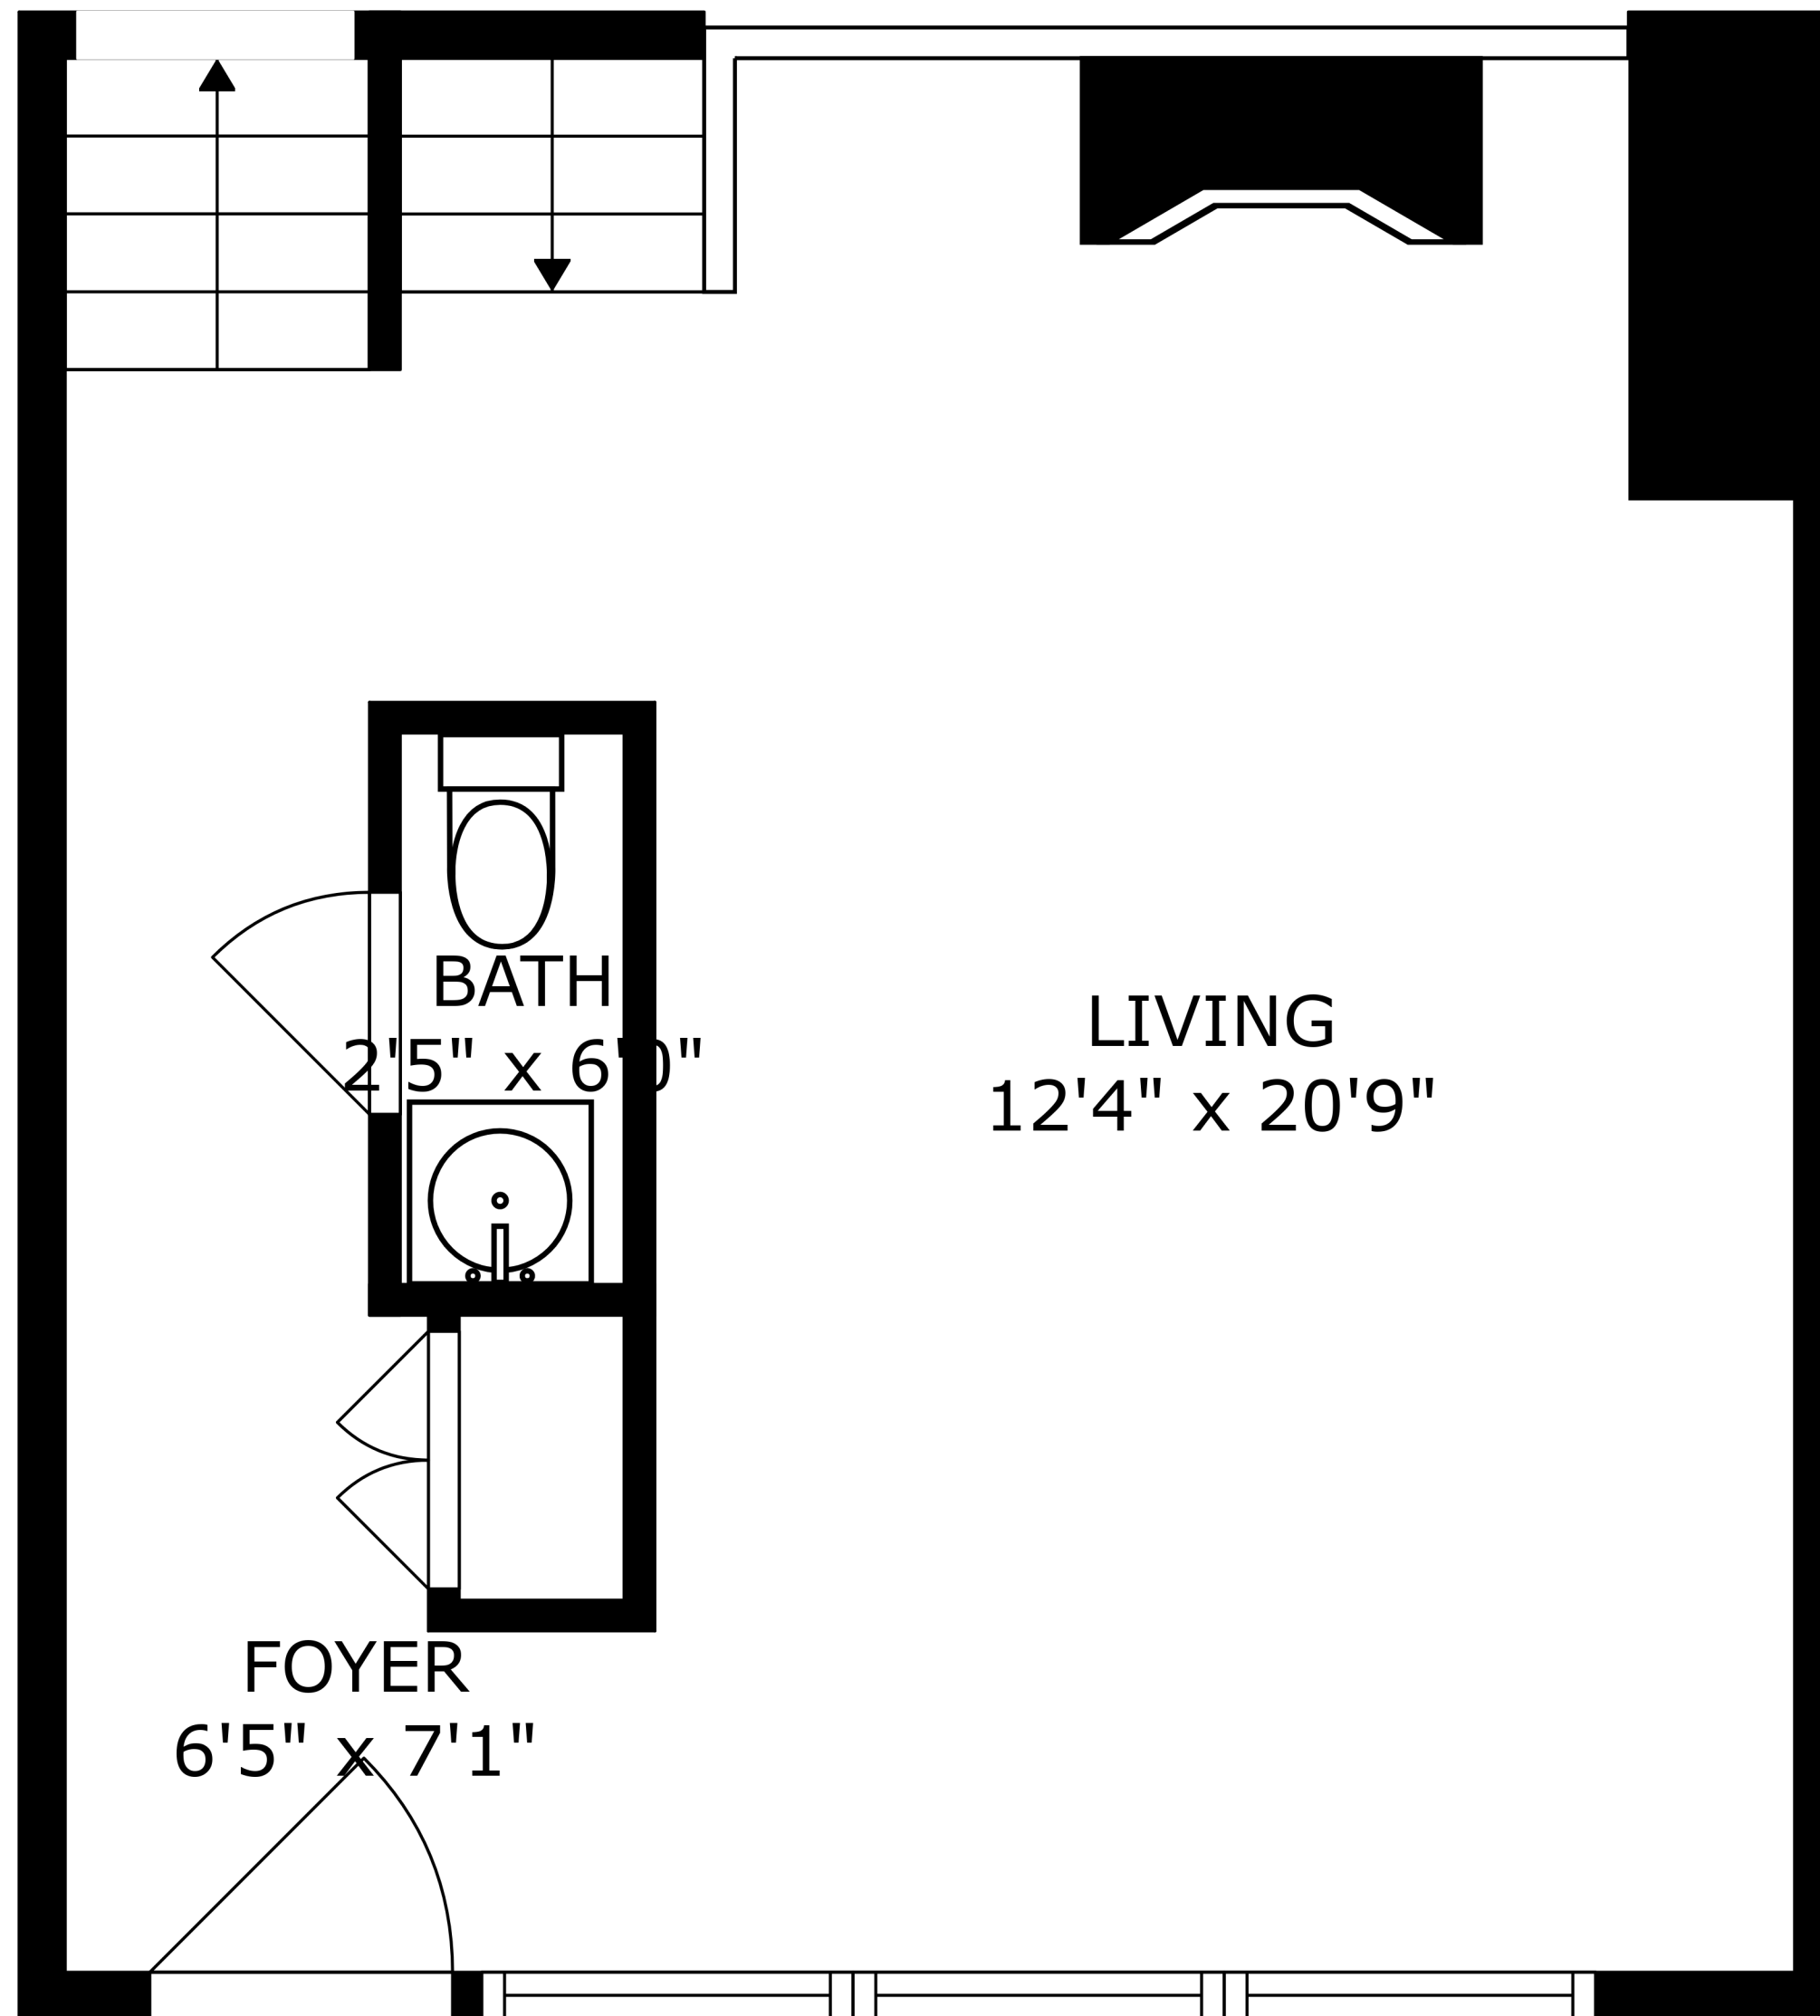

SIZES AND DIMENSIONS ARE APPROXIMATE, ACTUAL MAY VARY.

SIZES AND DIMENSIONS ARE APPROXIMATE, ACTUAL MAY VARY.

SIZES AND DIMENSIONS ARE APPROXIMATE, ACTUAL MAY VARY.

OPEN TO BELOW

DINING ROOM
15'1" x 12'7"

SIZES AND DIMENSIONS ARE APPROXIMATE, ACTUAL MAY VARY.

STORAGE
15'1" x 13'6"

BATH
6'2" x 7'8"

LAUNDRY ROOM
8'8" x 7'8"

BEDROOM
18'9" x 18'4"

SIZES AND DIMENSIONS ARE APPROXIMATE, ACTUAL MAY VARY.