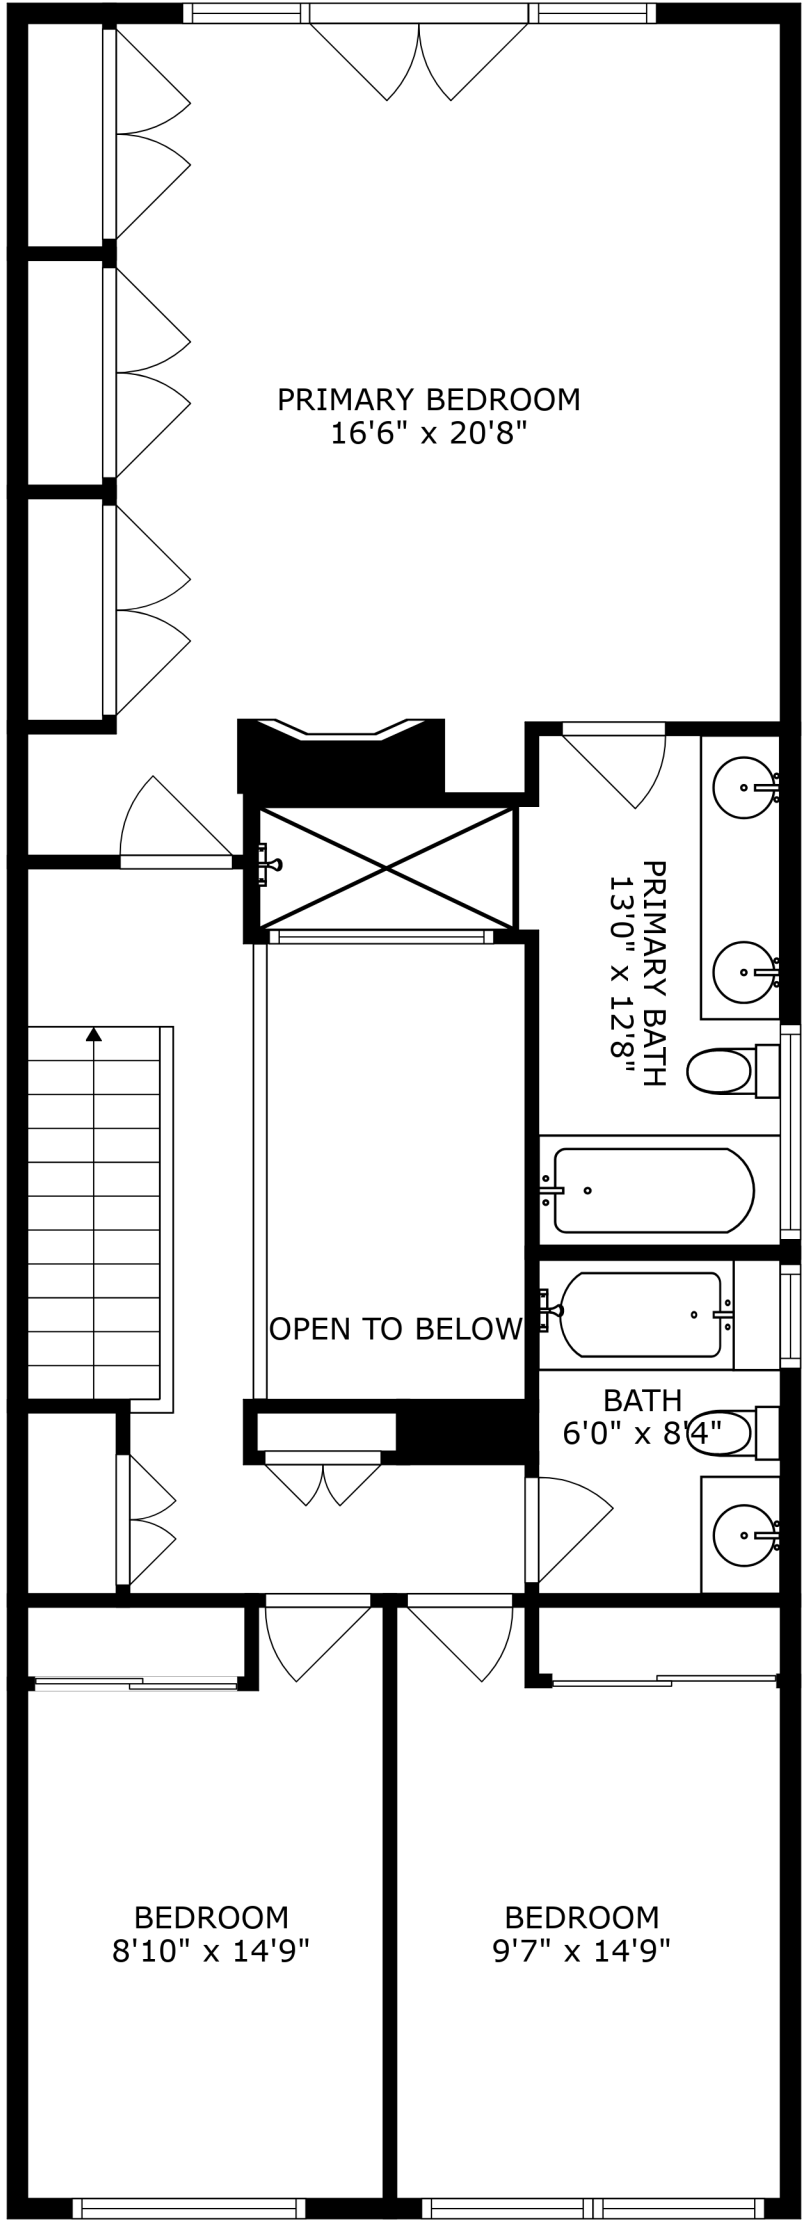

SIZES AND DIMENSIONS ARE APPROXIMATE, ACTUAL MAY VARY.

SIZES AND DIMENSIONS ARE APPROXIMATE, ACTUAL MAY VARY.

SIZES AND DIMENSIONS ARE APPROXIMATE, ACTUAL MAY VARY.

OPEN TO BELOW

DINING ROOM
15'1" x 12'7"

SIZES AND DIMENSIONS ARE APPROXIMATE, ACTUAL MAY VARY.

STORAGE
15'1" x 13'6"

BATH
6'2" x 7'8"

LAUNDRY ROOM
8'8" x 7'8"

BEDROOM
18'9" x 18'4"

SIZES AND DIMENSIONS ARE APPROXIMATE, ACTUAL MAY VARY.