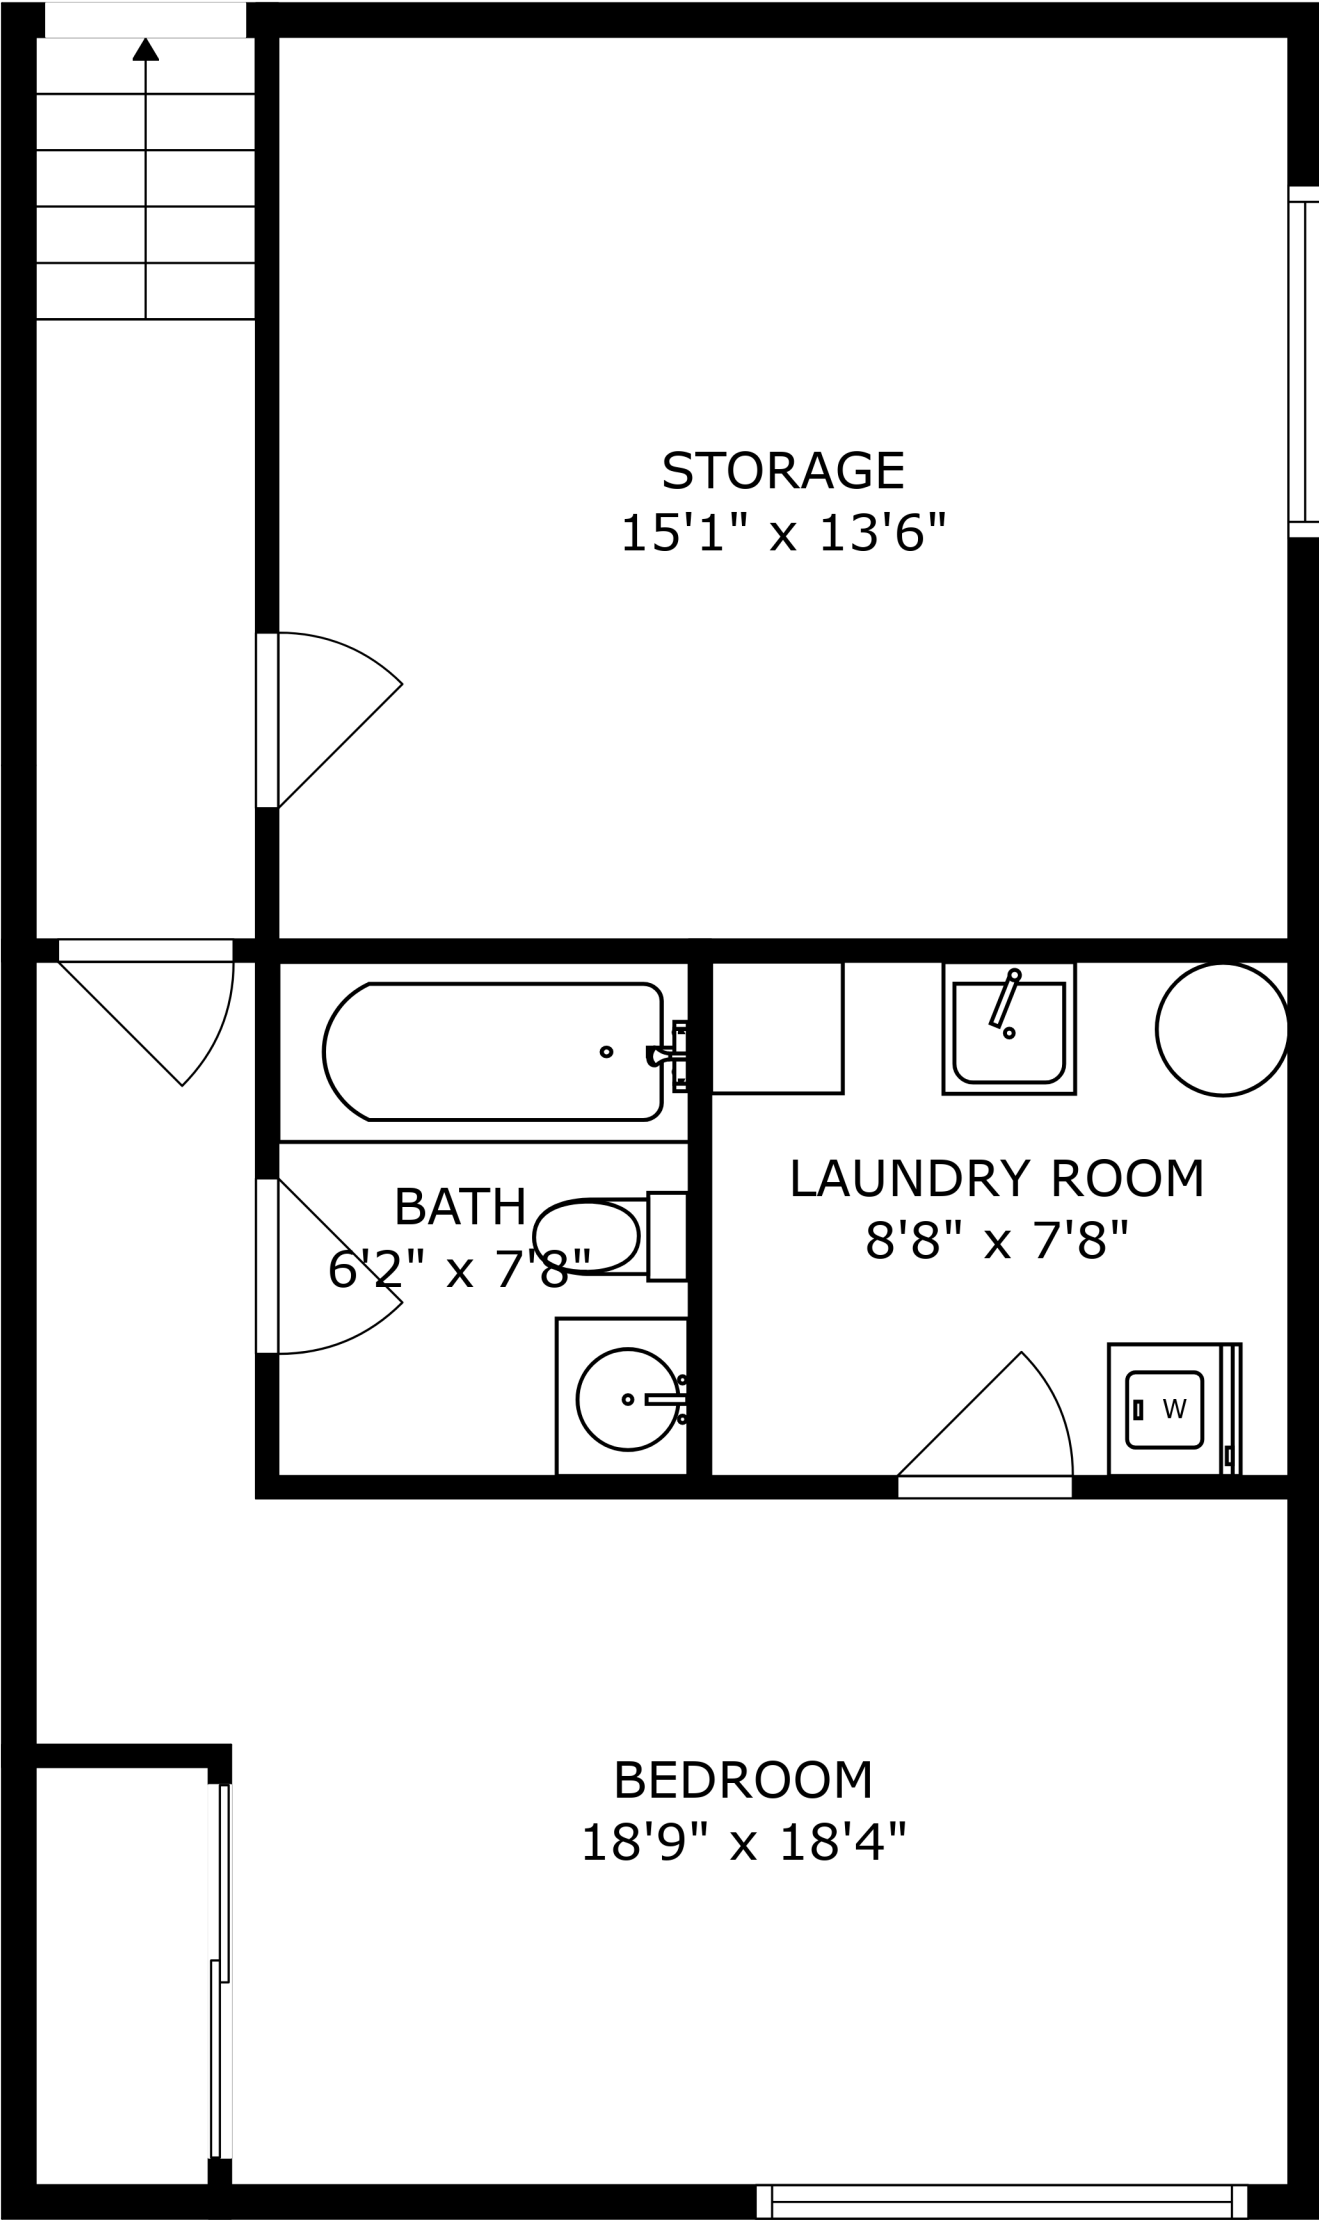

SIZES AND DIMENSIONS ARE APPROXIMATE, ACTUAL MAY VARY.

SIZES AND DIMENSIONS ARE APPROXIMATE, ACTUAL MAY VARY.

SIZES AND DIMENSIONS ARE APPROXIMATE, ACTUAL MAY VARY.

OPEN TO BELOW

DINING ROOM
15'1" x 12'7"

SIZES AND DIMENSIONS ARE APPROXIMATE, ACTUAL MAY VARY.

STORAGE
15'1" x 13'6"

BATH
6'2" x 7'8"

LAUNDRY ROOM
8'8" x 7'8"

BEDROOM
18'9" x 18'4"

SIZES AND DIMENSIONS ARE APPROXIMATE, ACTUAL MAY VARY.