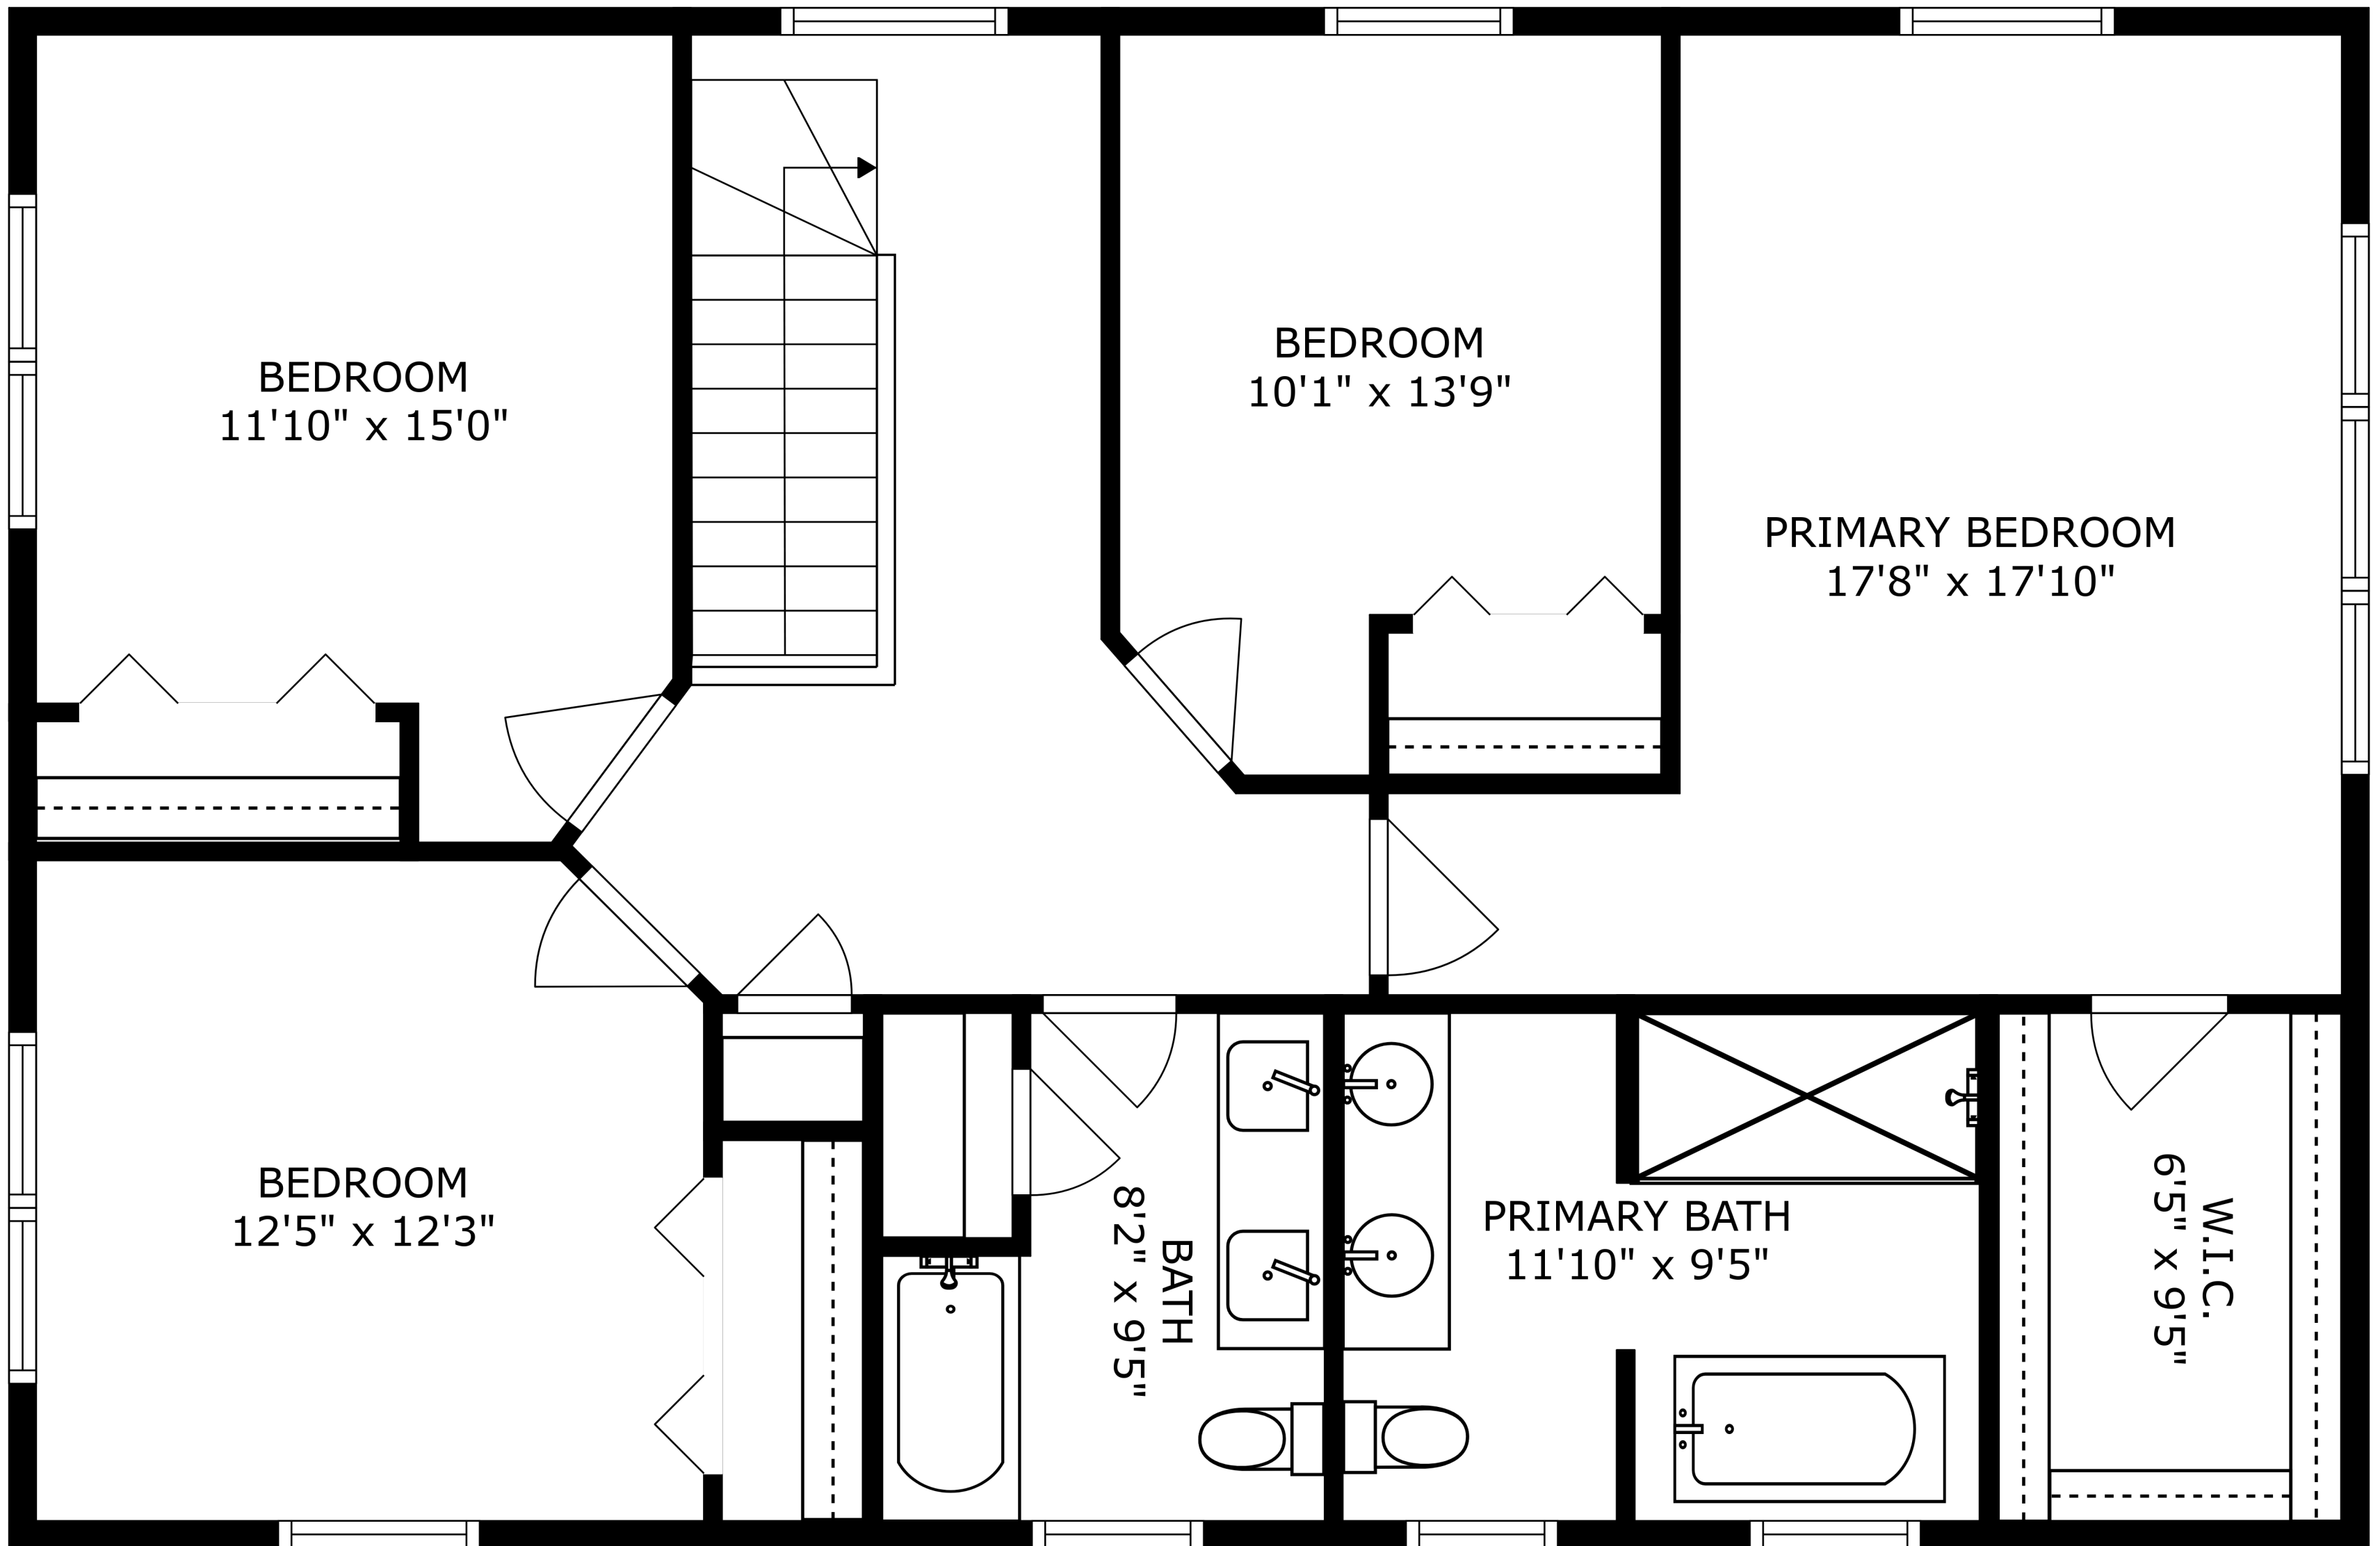

SIZES AND DIMENSIONS ARE APPROXIMATE, ACTUAL MAY VARY.

SIZES AND DIMENSIONS ARE APPROXIMATE, ACTUAL MAY VARY.

SIZES AND DIMENSIONS ARE APPROXIMATE, ACTUAL MAY VARY.

ROOM  
15'11" x 26'1"

BASEMENT  
26'10" x 26'6"

REF

D

W

N

SIZES AND DIMENSIONS ARE APPROXIMATE, ACTUAL MAY VARY.