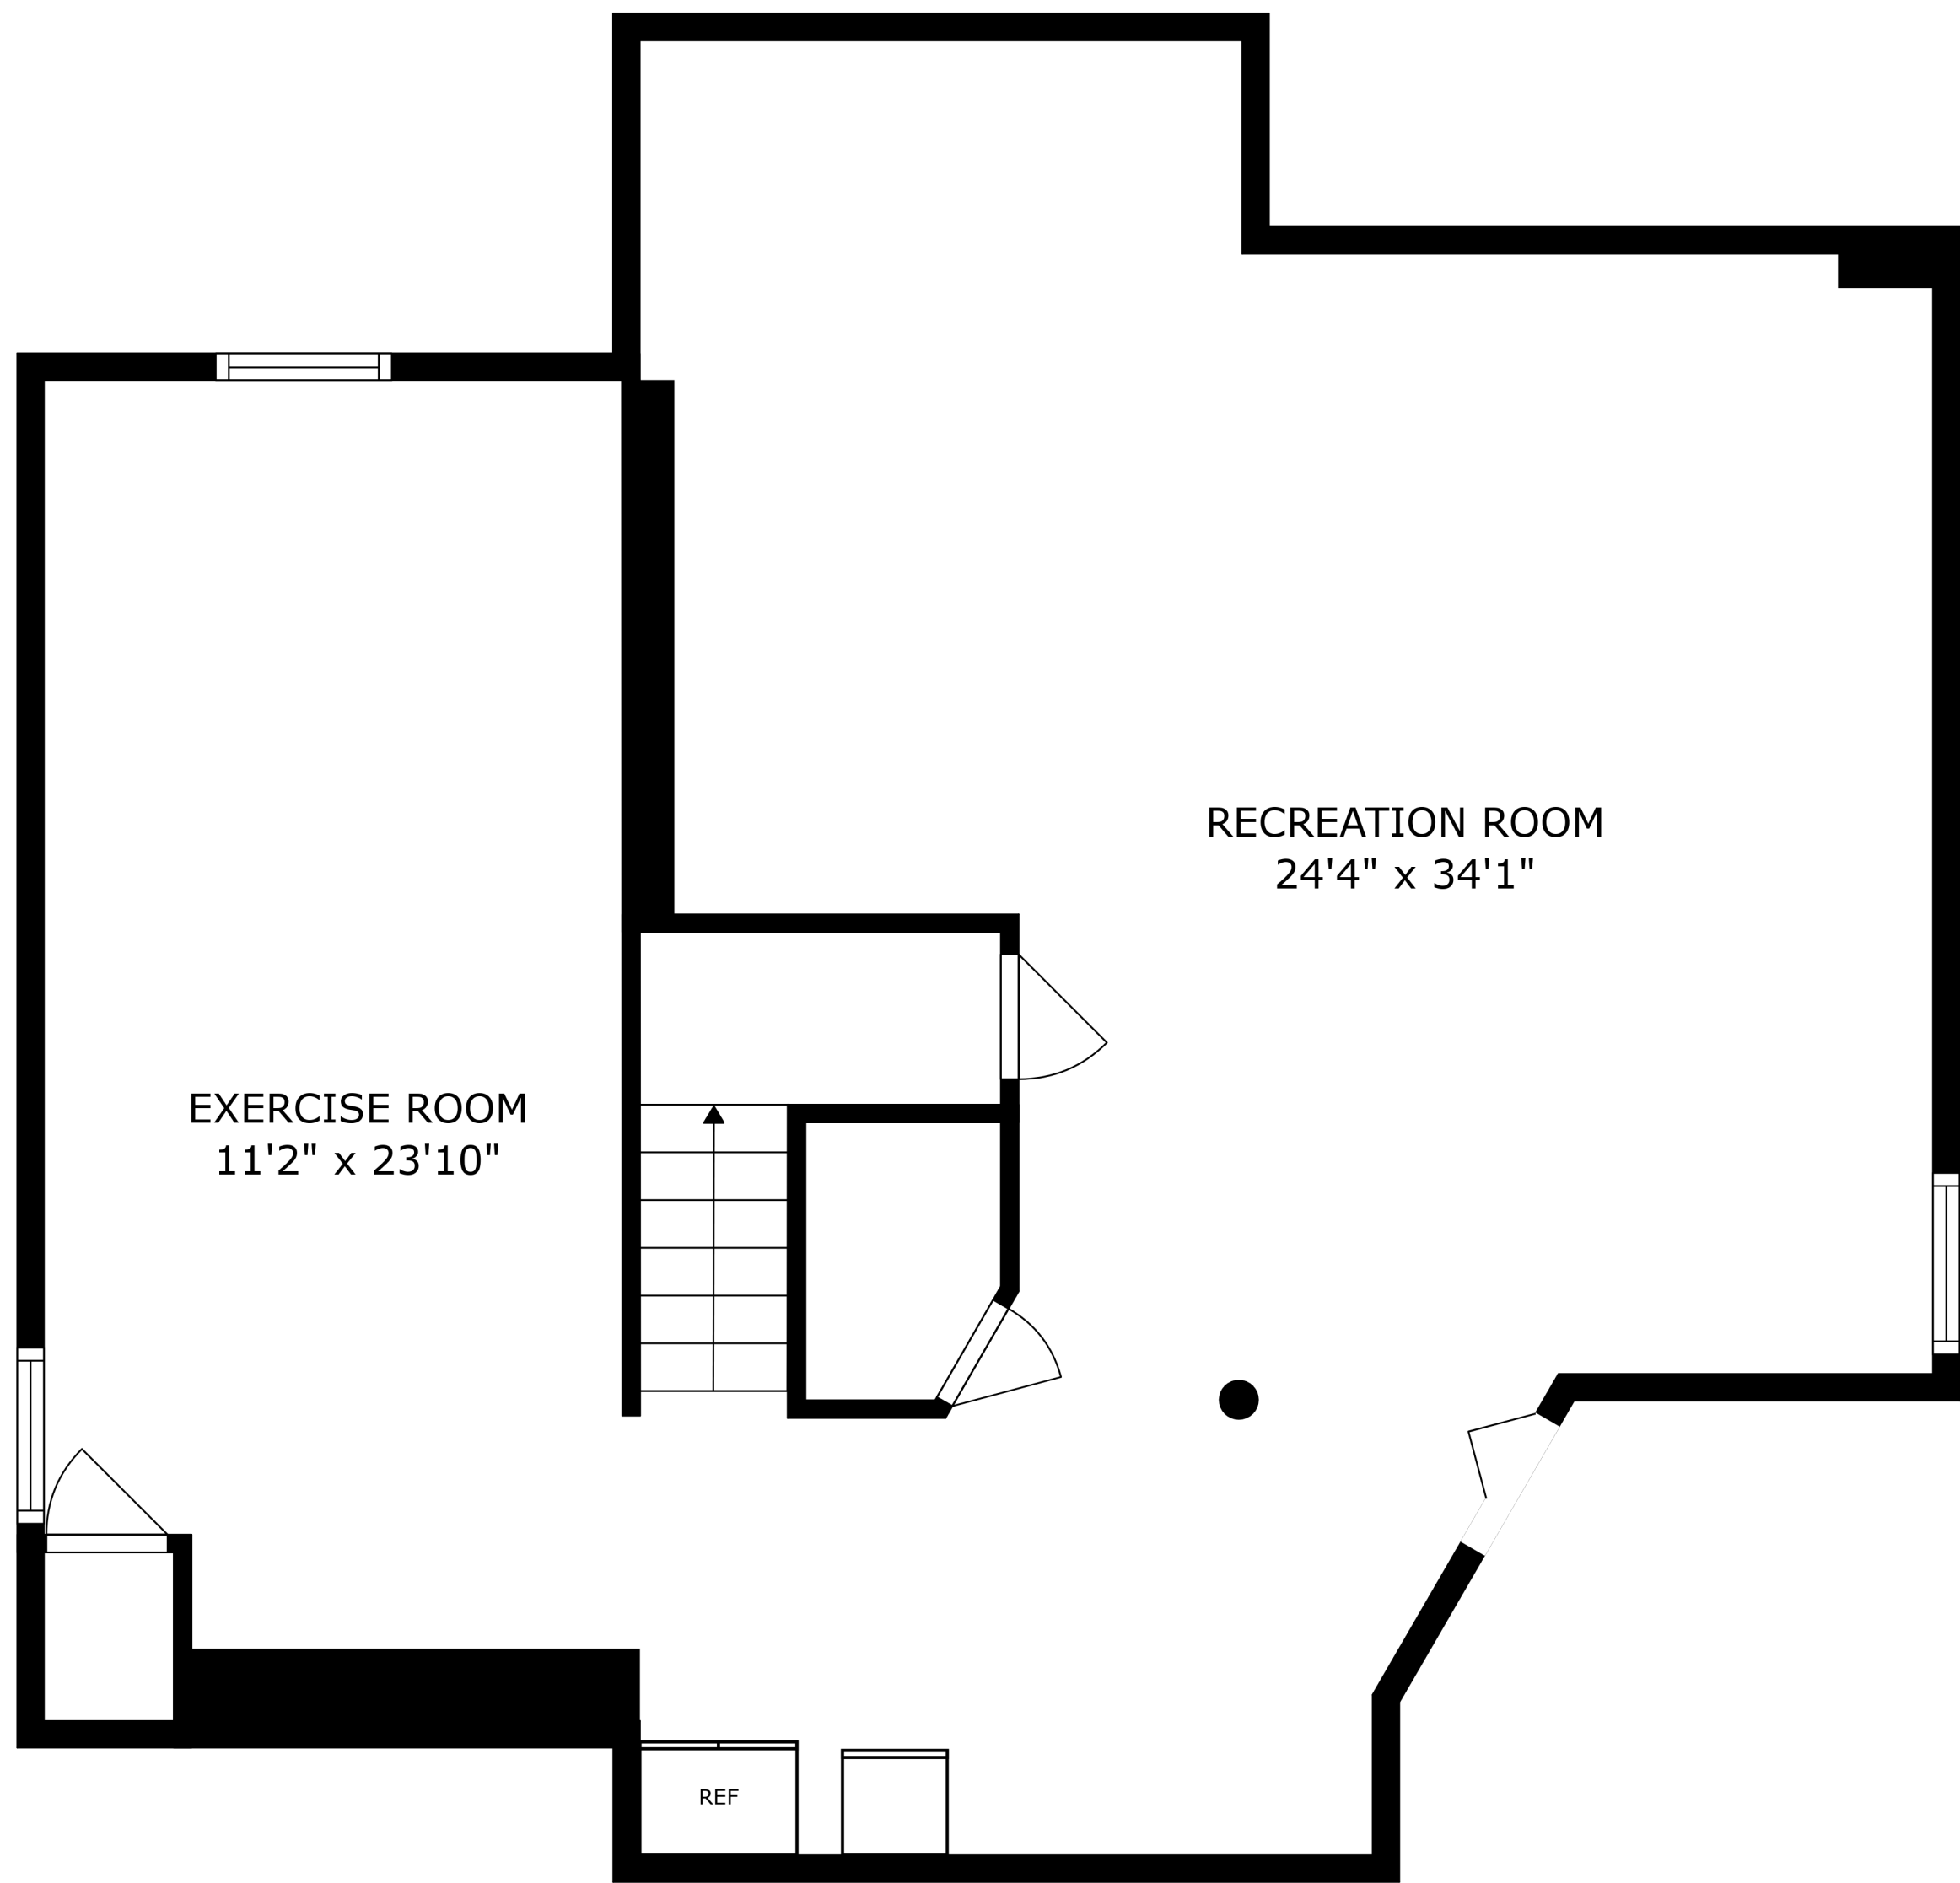

SIZES AND DIMENSIONS ARE APPROXIMATE, ACTUAL MAY VARY.

SIZES AND DIMENSIONS ARE APPROXIMATE, ACTUAL MAY VARY.

SIZES AND DIMENSIONS ARE APPROXIMATE, ACTUAL MAY VARY.

EXERCISE ROOM
11'2" x 23'10"

RECREATION ROOM
24'4" x 34'1"

REF

SIZES AND DIMENSIONS ARE APPROXIMATE, ACTUAL MAY VARY.