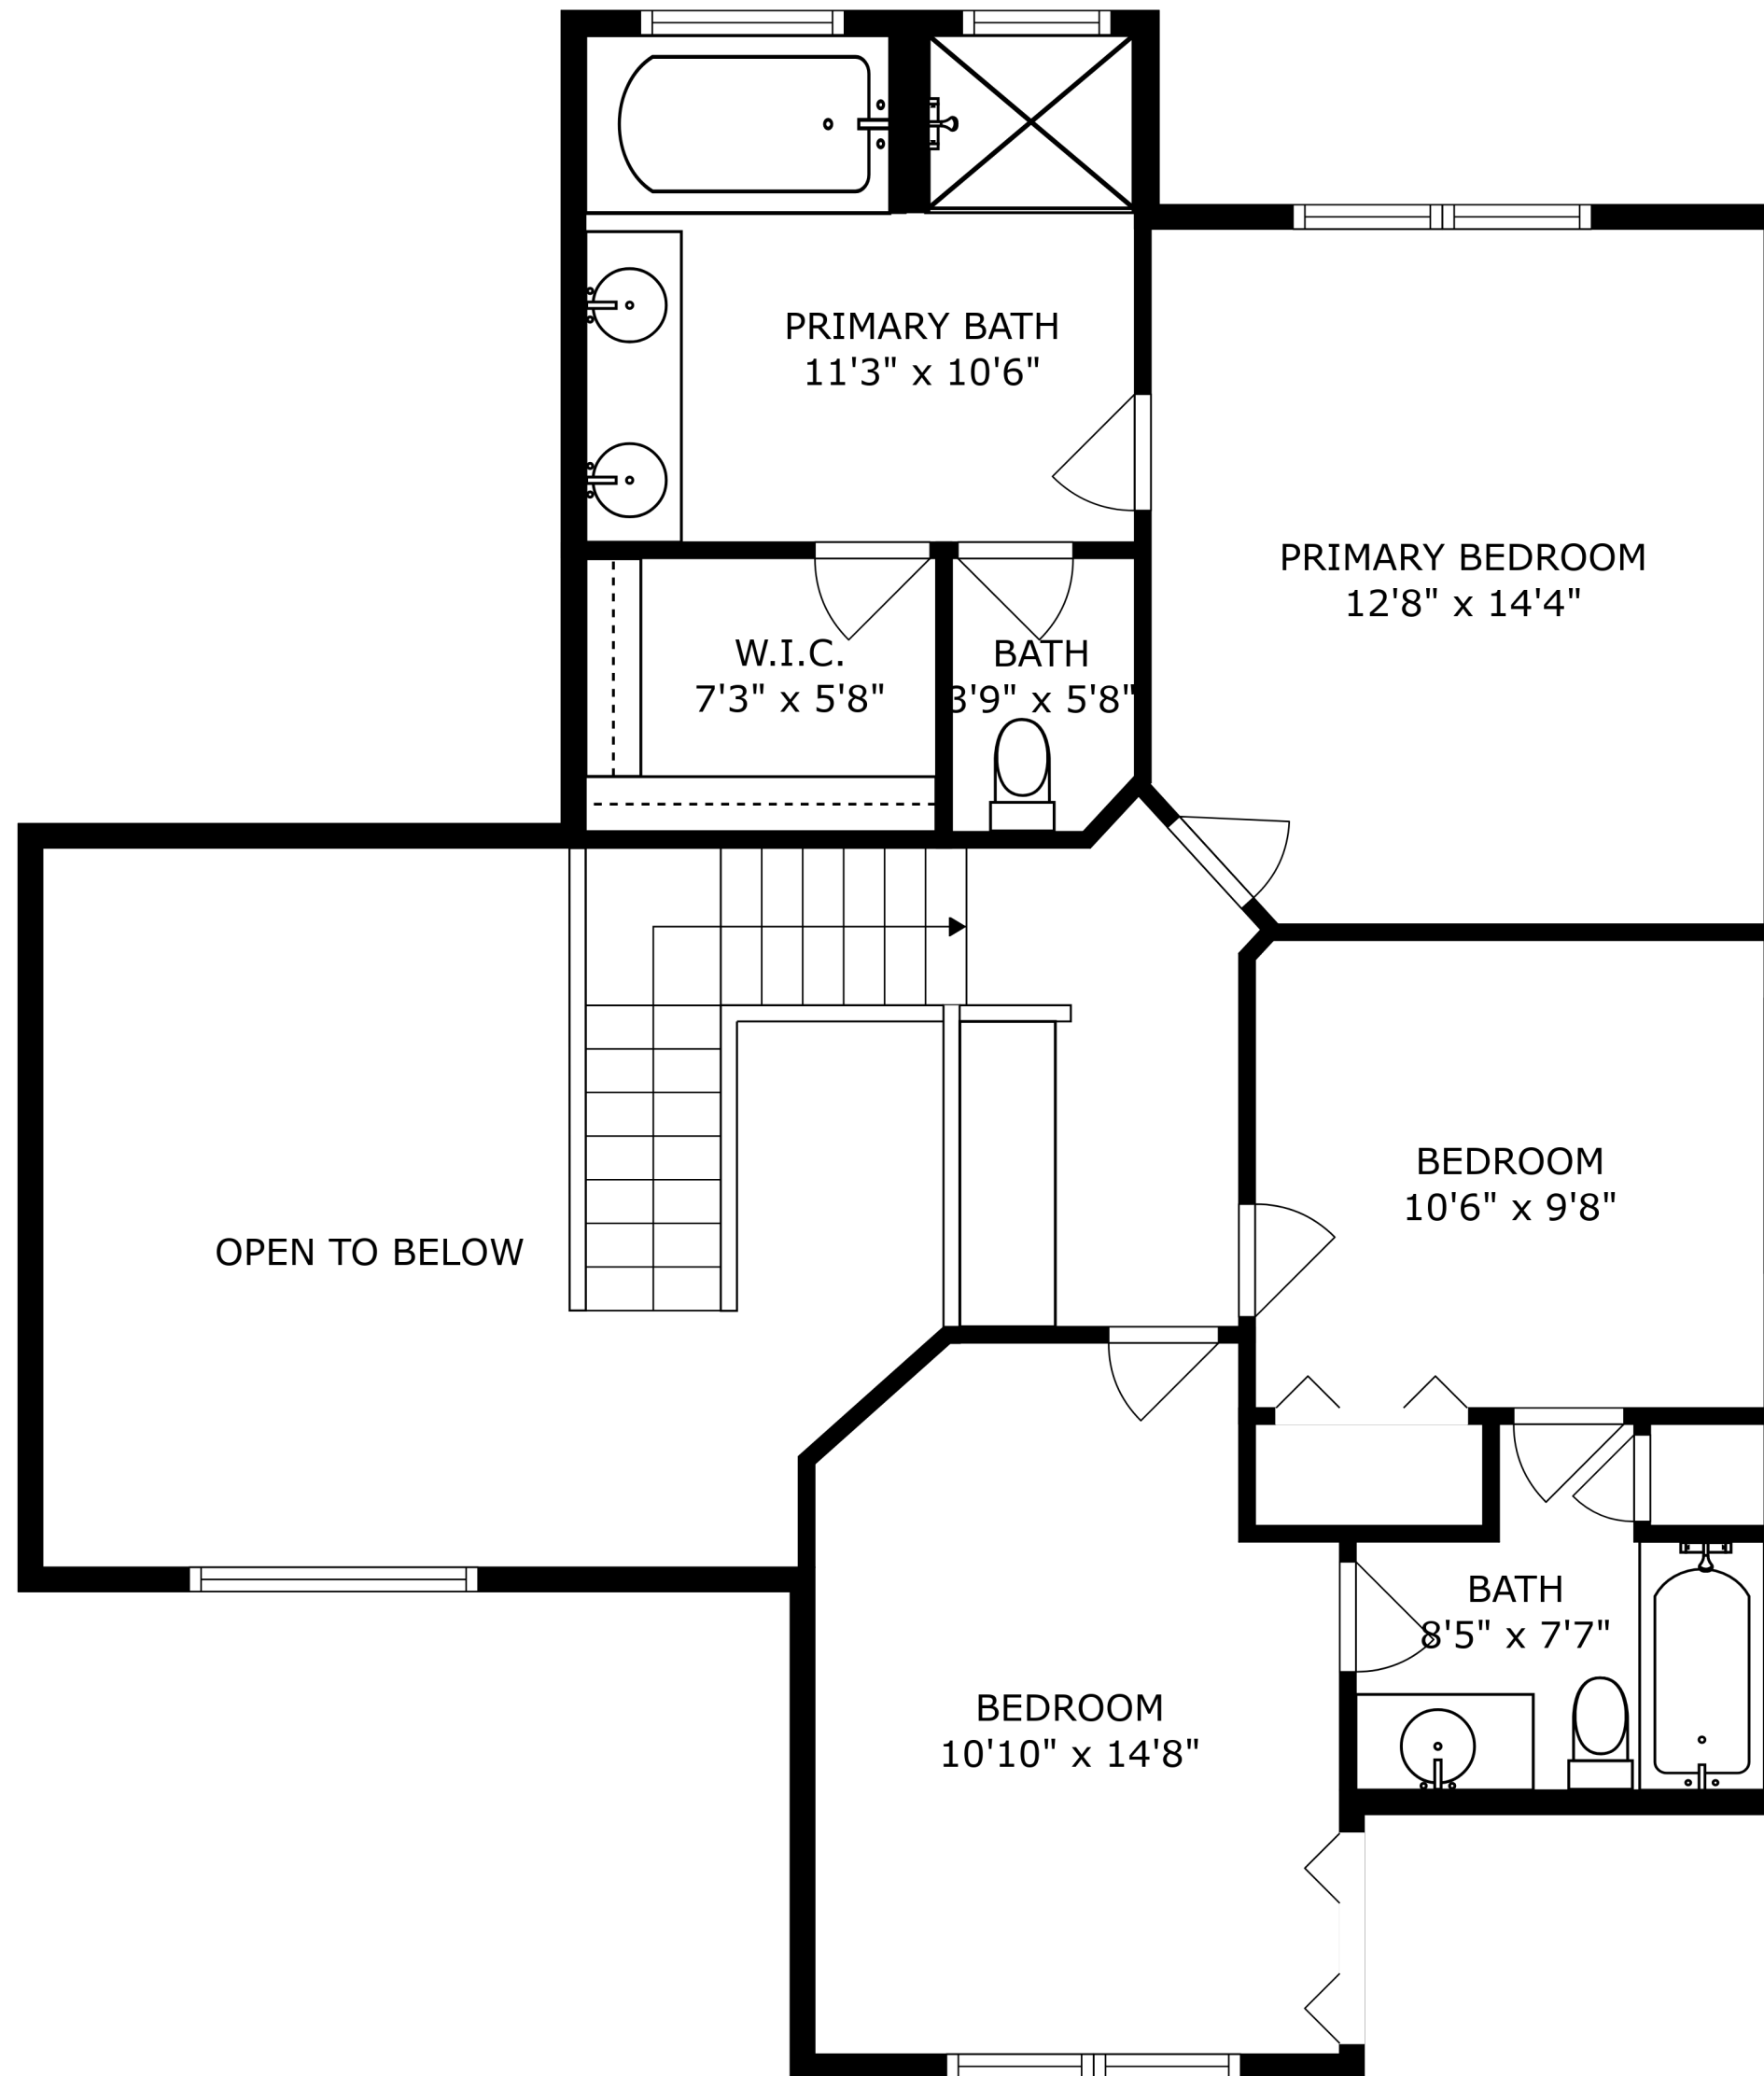

SIZES AND DIMENSIONS ARE APPROXIMATE, ACTUAL MAY VARY.

SIZES AND DIMENSIONS ARE APPROXIMATE, ACTUAL MAY VARY.

SIZES AND DIMENSIONS ARE APPROXIMATE, ACTUAL MAY VARY.

EXERCISE ROOM
11'2" x 23'10"

RECREATION ROOM
24'4" x 34'1"

REF

SIZES AND DIMENSIONS ARE APPROXIMATE, ACTUAL MAY VARY.