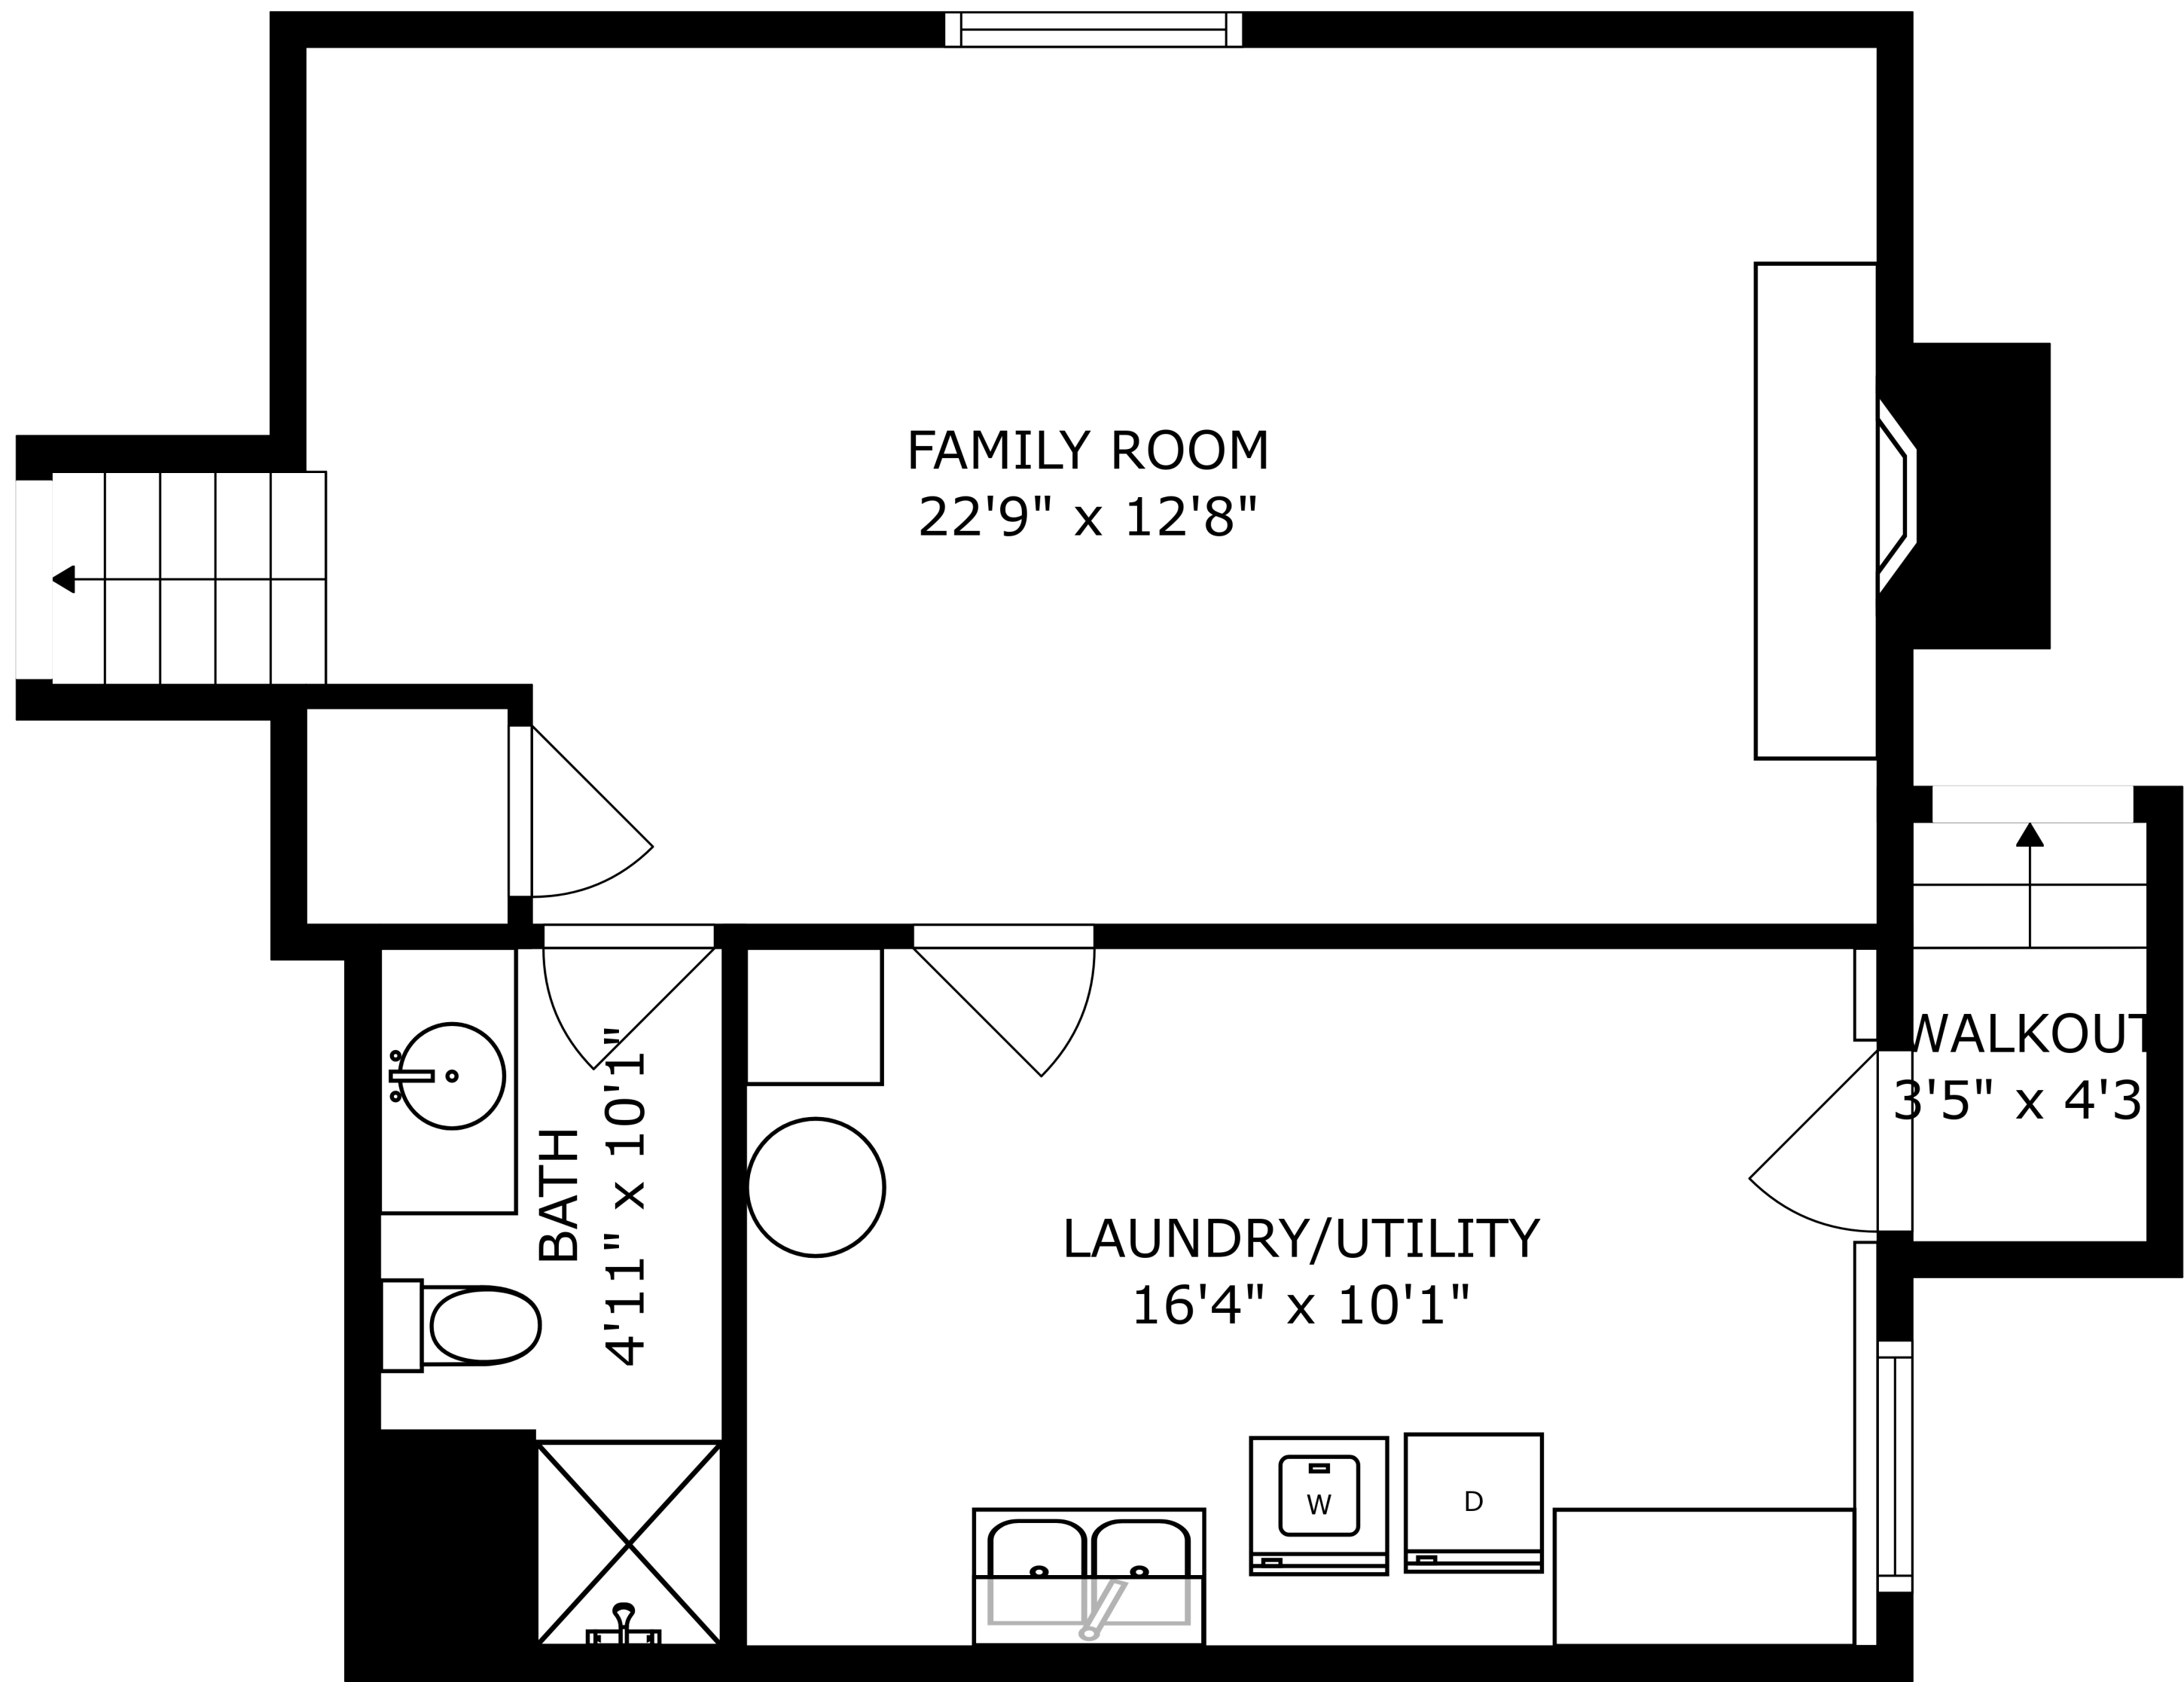

PATIO
26'6" x 16'9"

FLOOR 1

FLOOR 2

GARAGE
19'0" x 21'9"

FLOOR 3

SIZES AND DIMENSIONS ARE APPROXIMATE, ACTUAL MAY VARY.

SIZES AND DIMENSIONS ARE APPROXIMATE, ACTUAL MAY VARY.

PATIO
26'6" x 16'9"

SIZES AND DIMENSIONS ARE APPROXIMATE, ACTUAL MAY VARY.

SIZES AND DIMENSIONS ARE APPROXIMATE, ACTUAL MAY VARY.