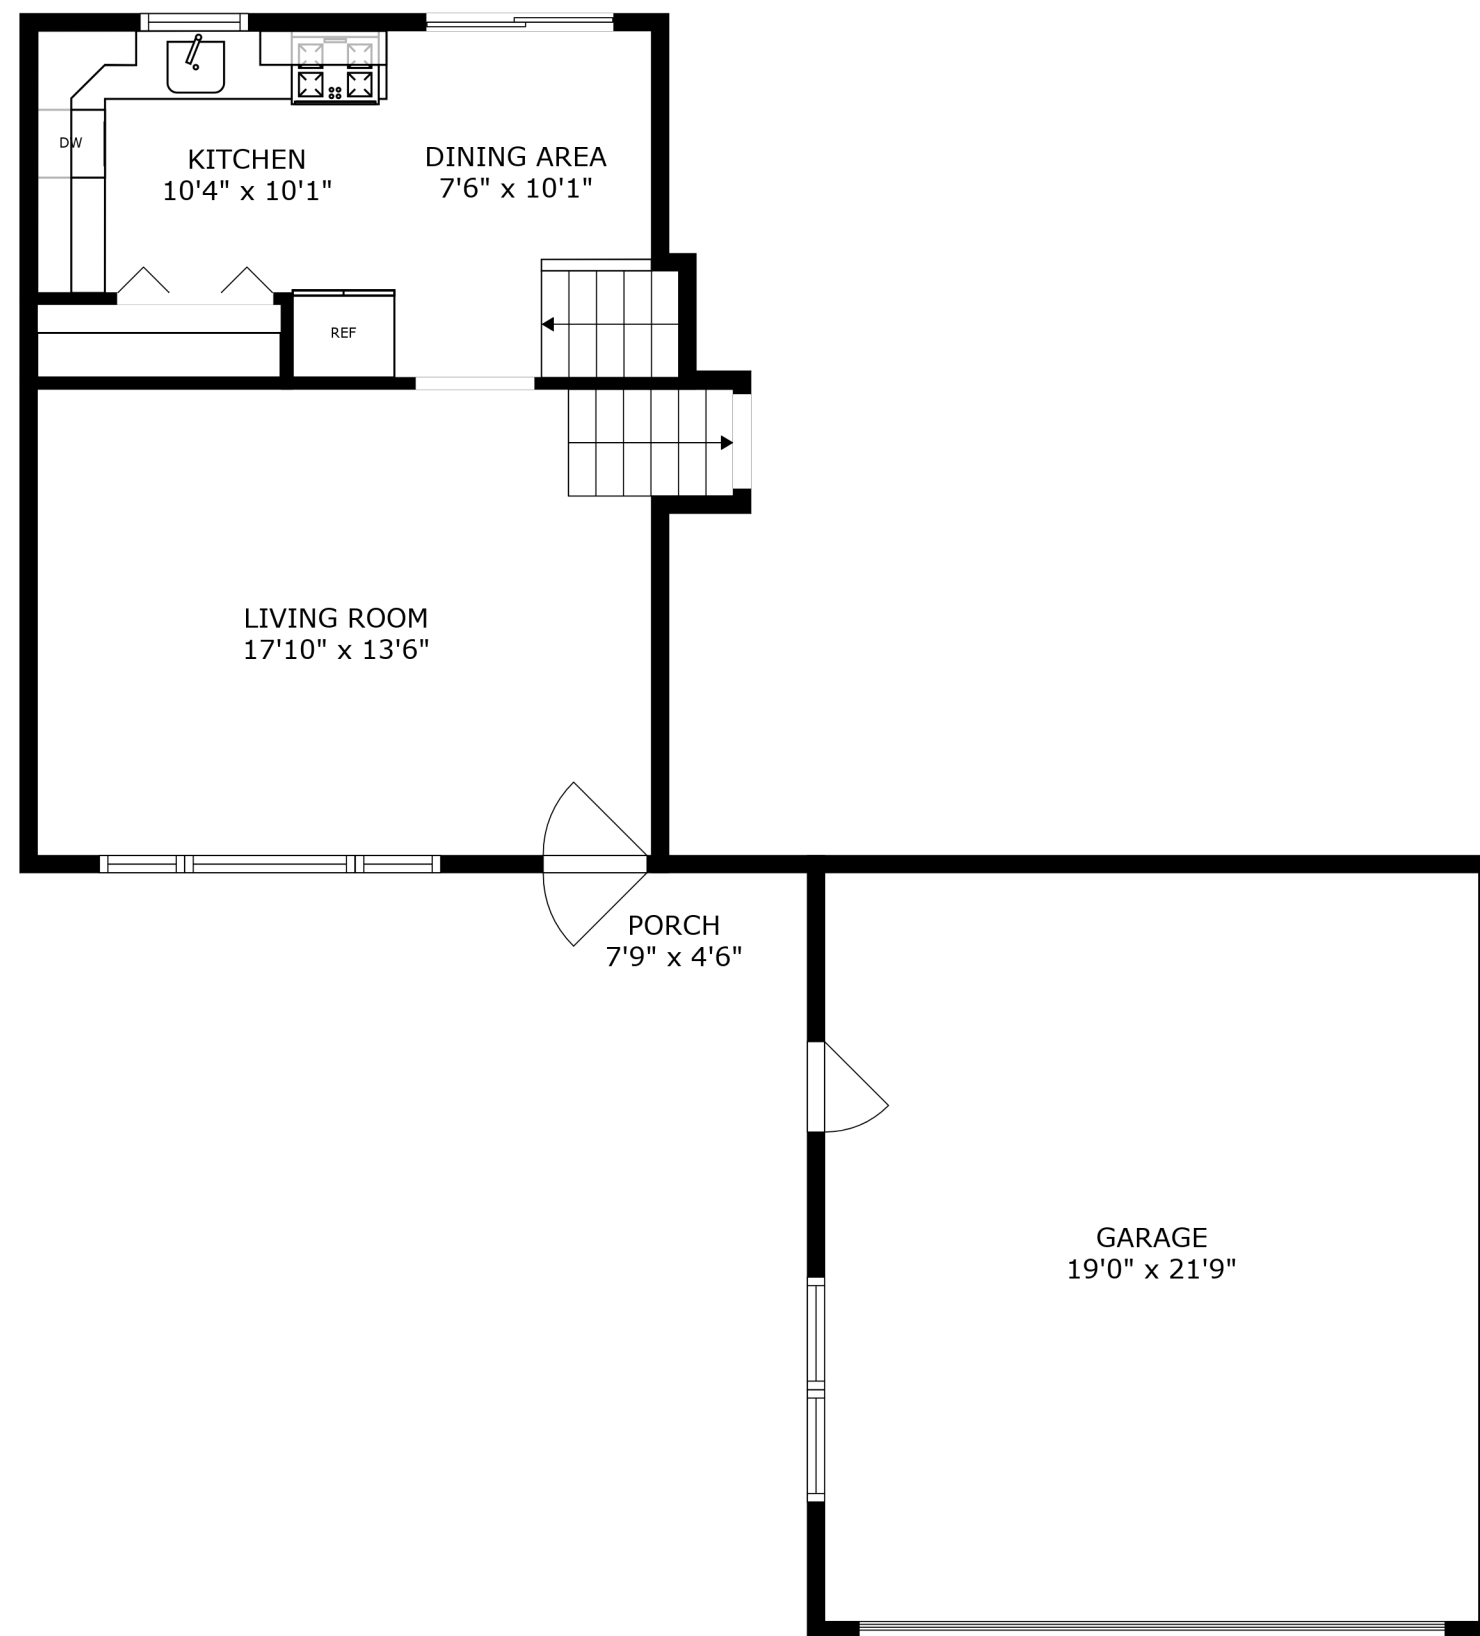

PATIO
26'6" x 16'9"

FLOOR 1

FLOOR 2

GARAGE
19'0" x 21'9"

FLOOR 3

SIZES AND DIMENSIONS ARE APPROXIMATE, ACTUAL MAY VARY.

SIZES AND DIMENSIONS ARE APPROXIMATE, ACTUAL MAY VARY.

PATIO
26'6" x 16'9"

SIZES AND DIMENSIONS ARE APPROXIMATE, ACTUAL MAY VARY.

SIZES AND DIMENSIONS ARE APPROXIMATE, ACTUAL MAY VARY.