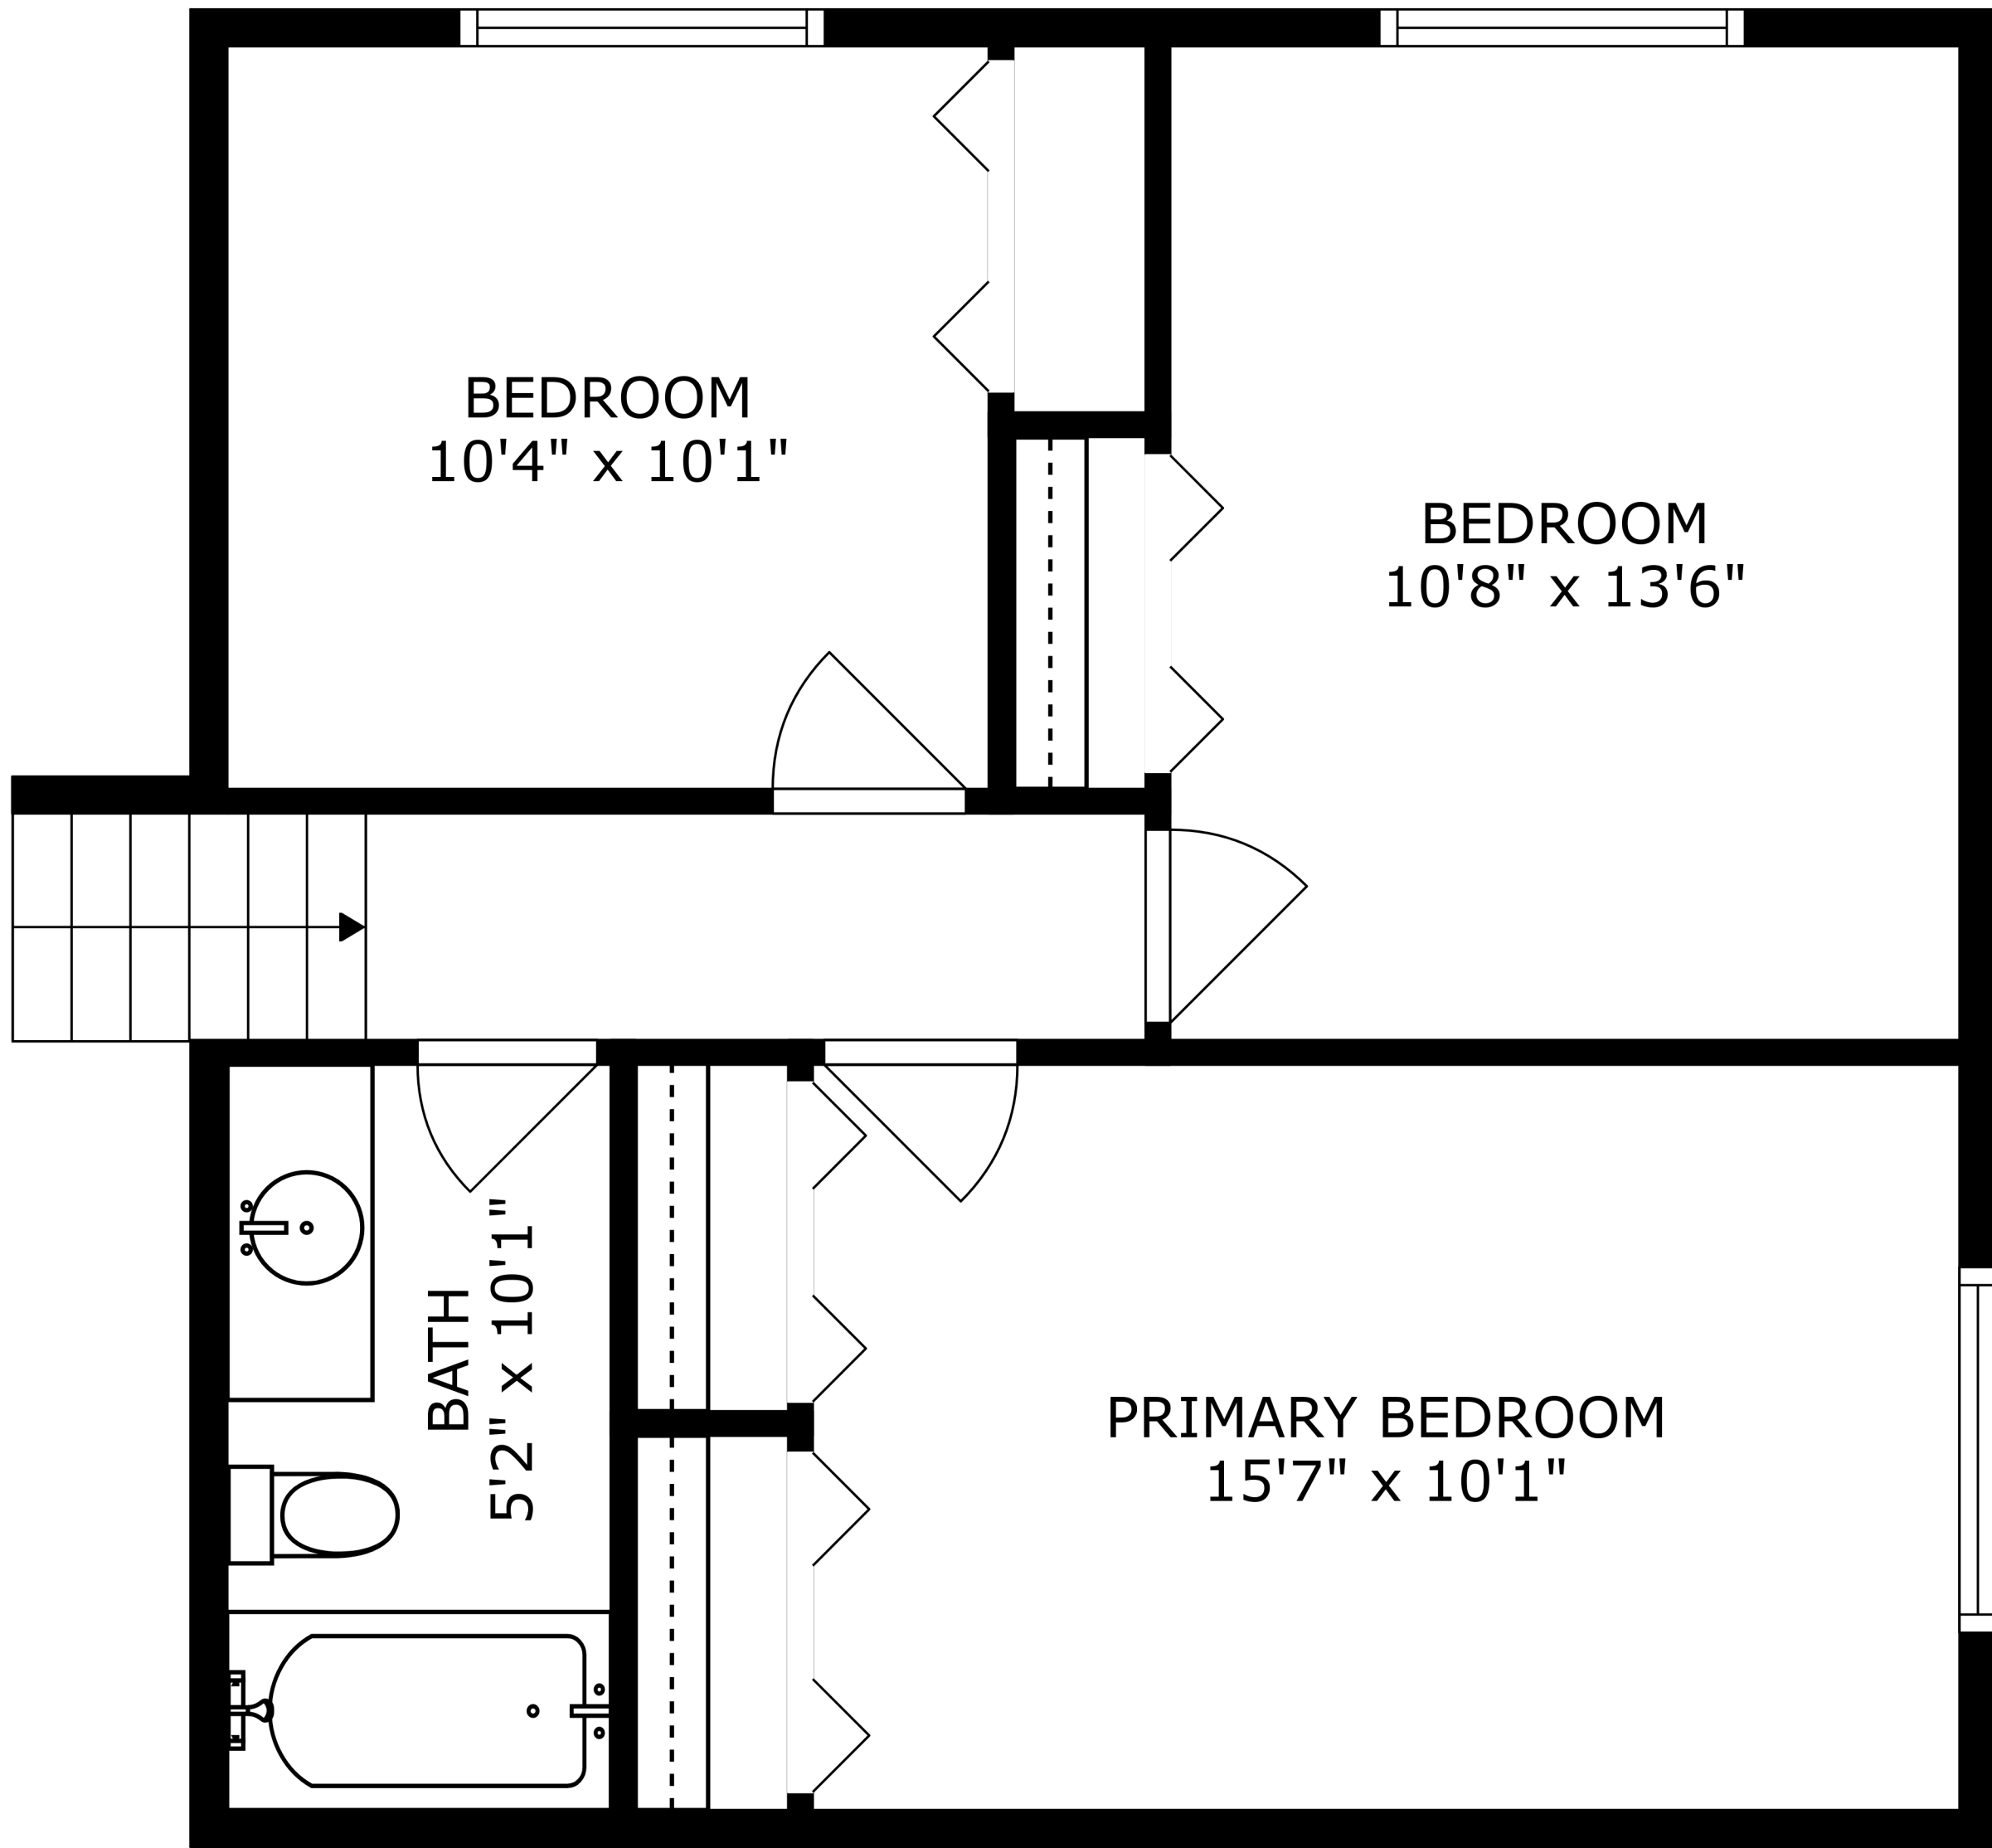

PATIO
26'6" x 16'9"

FLOOR 1

FLOOR 2

GARAGE
19'0" x 21'9"

FLOOR 3

SIZES AND DIMENSIONS ARE APPROXIMATE, ACTUAL MAY VARY.

SIZES AND DIMENSIONS ARE APPROXIMATE, ACTUAL MAY VARY.

PATIO
26'6" x 16'9"

SIZES AND DIMENSIONS ARE APPROXIMATE, ACTUAL MAY VARY.

SIZES AND DIMENSIONS ARE APPROXIMATE, ACTUAL MAY VARY.