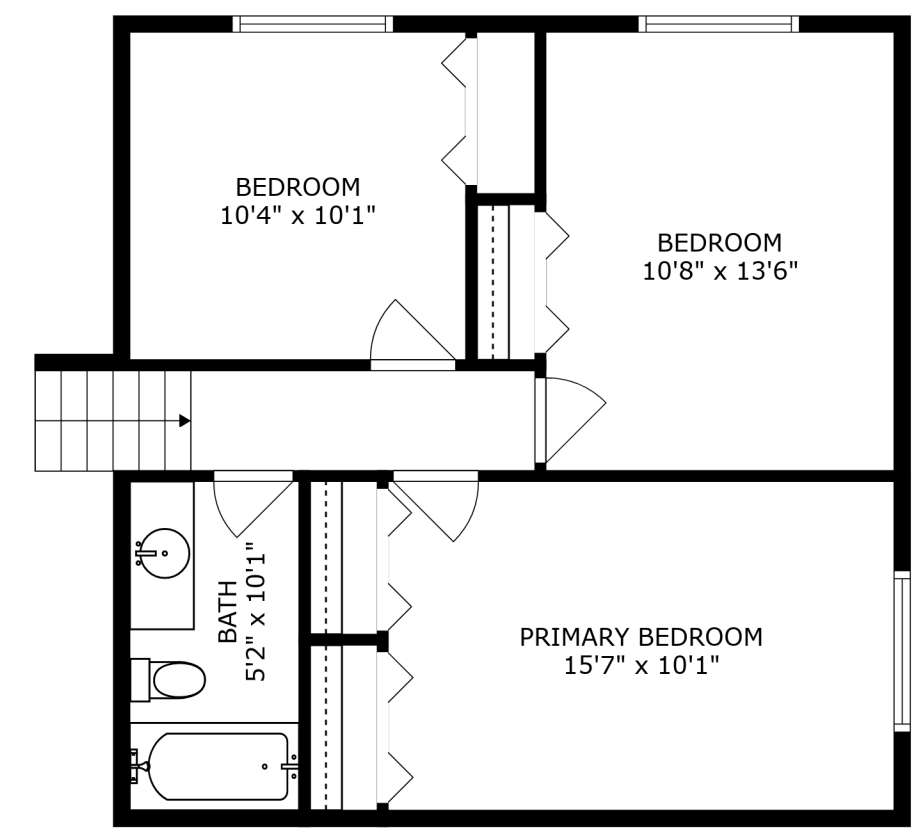

PATIO
26'6" x 16'9"

FLOOR 1

FLOOR 2

GARAGE
19'0" x 21'9"

FLOOR 3

SIZES AND DIMENSIONS ARE APPROXIMATE, ACTUAL MAY VARY.

SIZES AND DIMENSIONS ARE APPROXIMATE, ACTUAL MAY VARY.

PATIO
26'6" x 16'9"

SIZES AND DIMENSIONS ARE APPROXIMATE, ACTUAL MAY VARY.

SIZES AND DIMENSIONS ARE APPROXIMATE, ACTUAL MAY VARY.