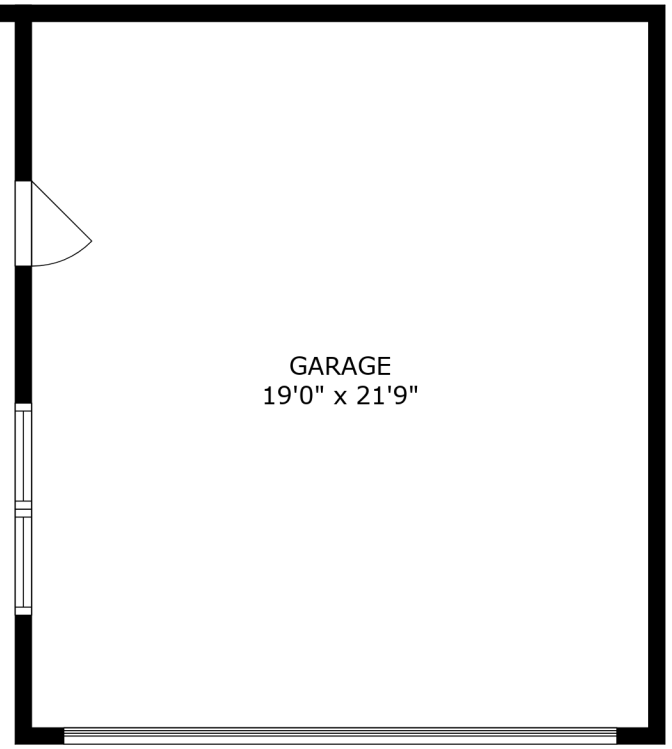

PATIO
26'6" x 16'9"

FLOOR 1

FLOOR 2

GARAGE
19'0" x 21'9"

FLOOR 3

SIZES AND DIMENSIONS ARE APPROXIMATE, ACTUAL MAY VARY.

SIZES AND DIMENSIONS ARE APPROXIMATE, ACTUAL MAY VARY.

PATIO
26'6" x 16'9"

SIZES AND DIMENSIONS ARE APPROXIMATE, ACTUAL MAY VARY.

SIZES AND DIMENSIONS ARE APPROXIMATE, ACTUAL MAY VARY.