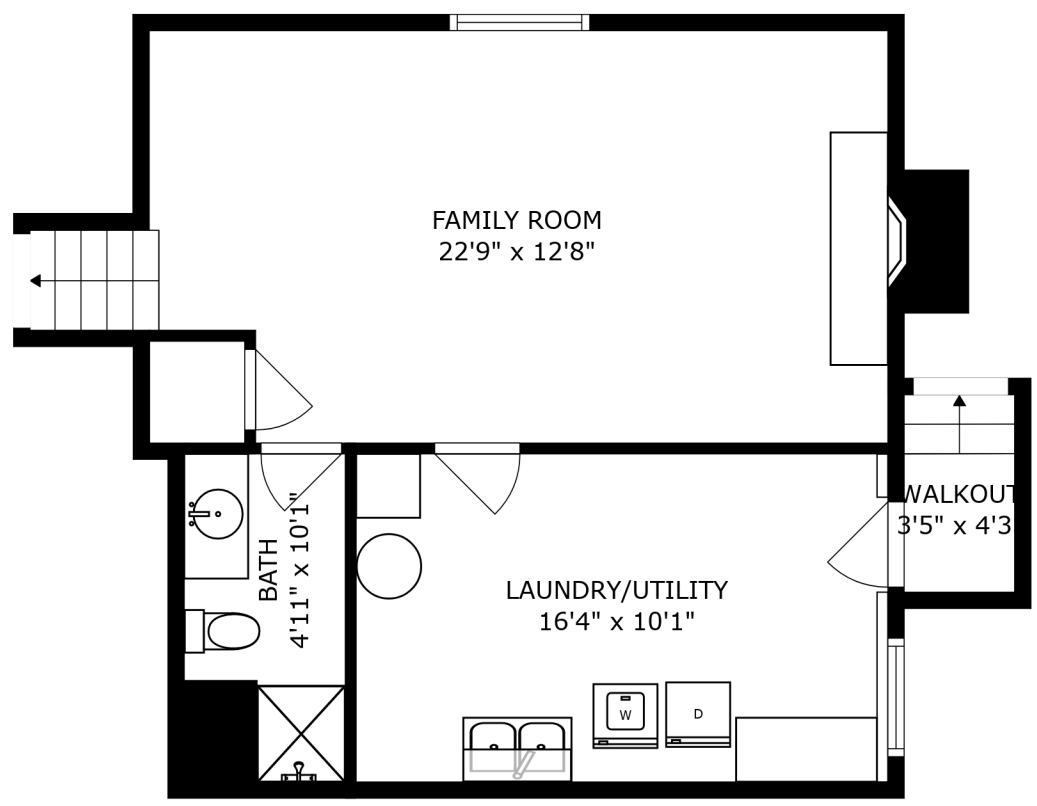

PATIO
26'6" x 16'9"

FLOOR 1

FLOOR 2

GARAGE
19'0" x 21'9"

FLOOR 3

SIZES AND DIMENSIONS ARE APPROXIMATE, ACTUAL MAY VARY.

SIZES AND DIMENSIONS ARE APPROXIMATE, ACTUAL MAY VARY.

PATIO
26'6" x 16'9"

SIZES AND DIMENSIONS ARE APPROXIMATE, ACTUAL MAY VARY.

SIZES AND DIMENSIONS ARE APPROXIMATE, ACTUAL MAY VARY.