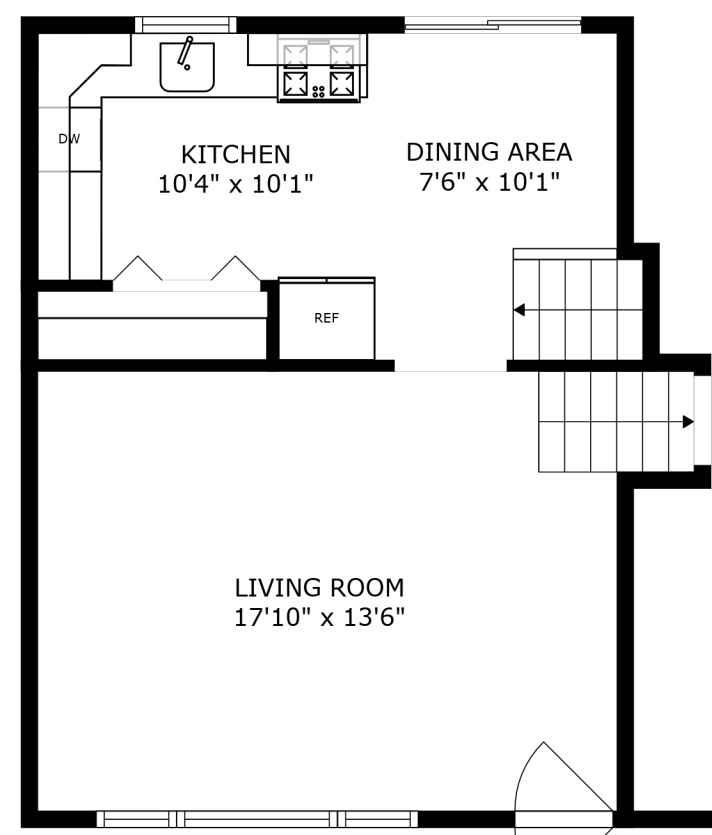

PATIO
26'6" x 16'9"

FLOOR 1

FLOOR 2

GARAGE
19'0" x 21'9"

FLOOR 3

SIZES AND DIMENSIONS ARE APPROXIMATE, ACTUAL MAY VARY.

SIZES AND DIMENSIONS ARE APPROXIMATE, ACTUAL MAY VARY.

PATIO
26'6" x 16'9"

SIZES AND DIMENSIONS ARE APPROXIMATE, ACTUAL MAY VARY.

SIZES AND DIMENSIONS ARE APPROXIMATE, ACTUAL MAY VARY.