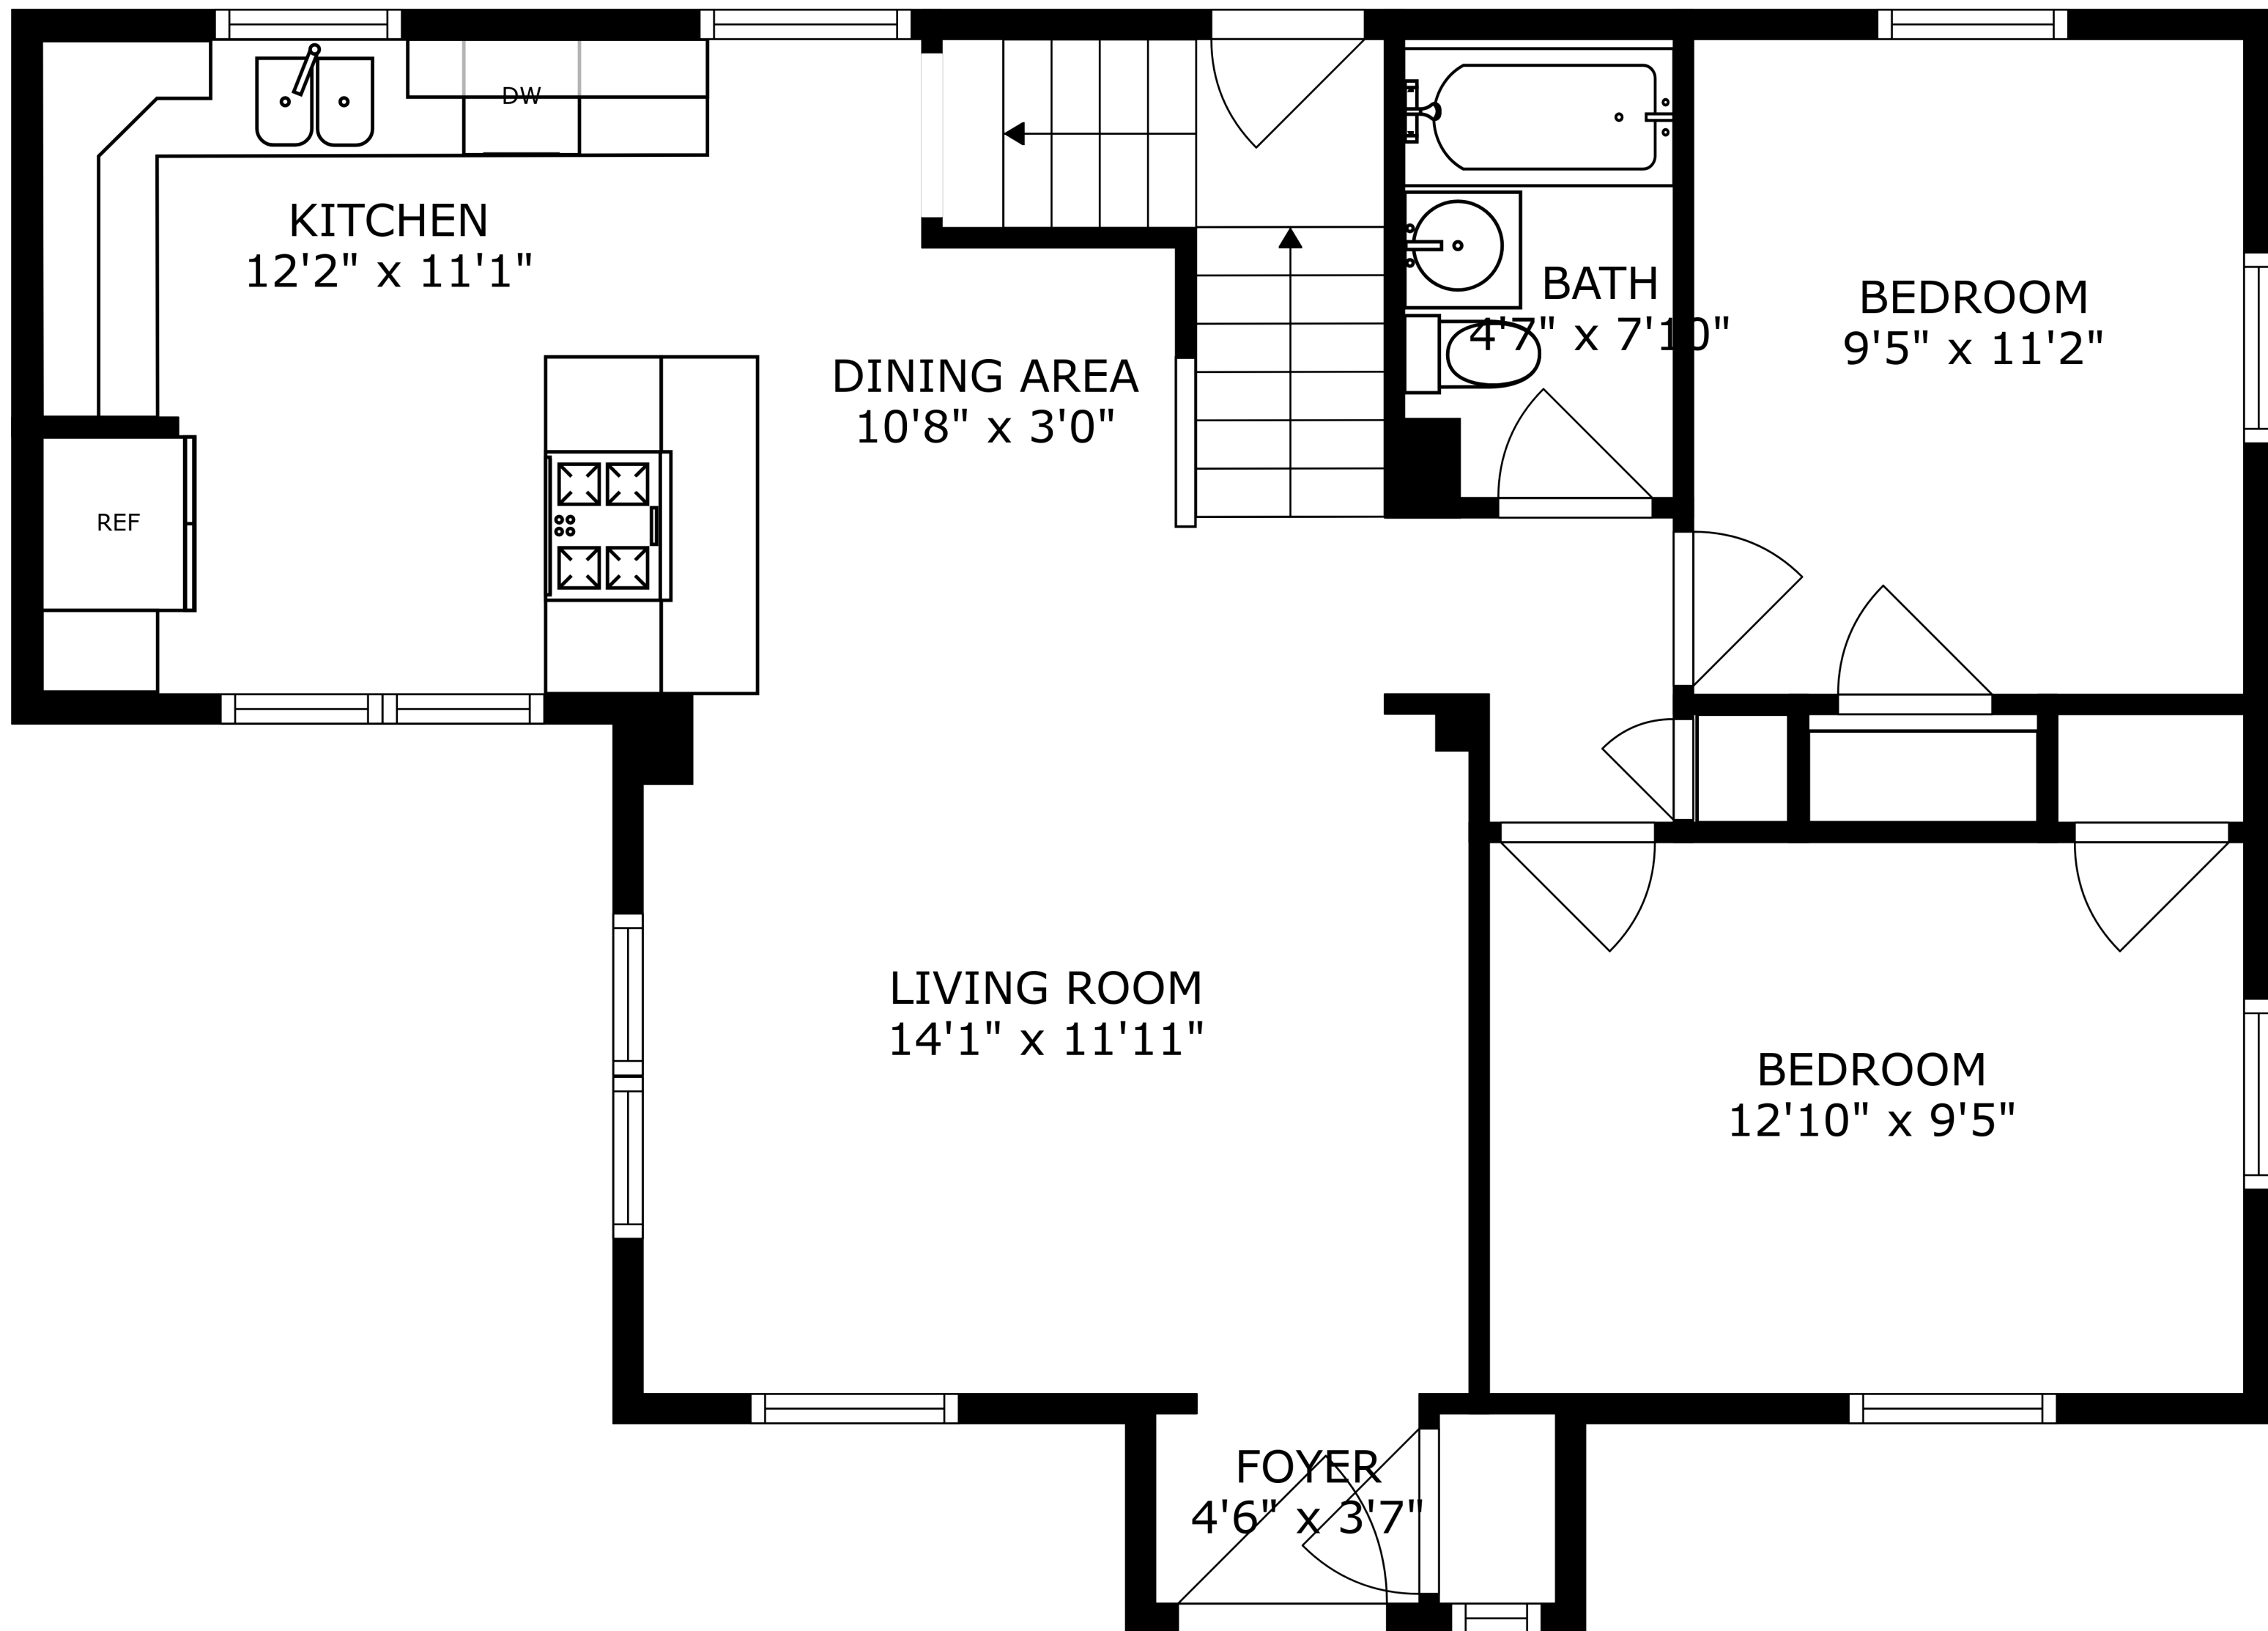

SIZES AND DIMENSIONS ARE APPROXIMATE, ACTUAL MAY VARY.

PRIMARY BATH  
11'8" x 13'7"

PRIMARY BEDROOM  
12'10" x 17'2"

SIZES AND DIMENSIONS ARE APPROXIMATE, ACTUAL MAY VARY.

SIZES AND DIMENSIONS ARE APPROXIMATE, ACTUAL MAY VARY.

LAUNDRY  
10'9" x 11'2"

BASEMENT  
26'4" x 18'6"

SIZES AND DIMENSIONS ARE APPROXIMATE, ACTUAL MAY VARY.