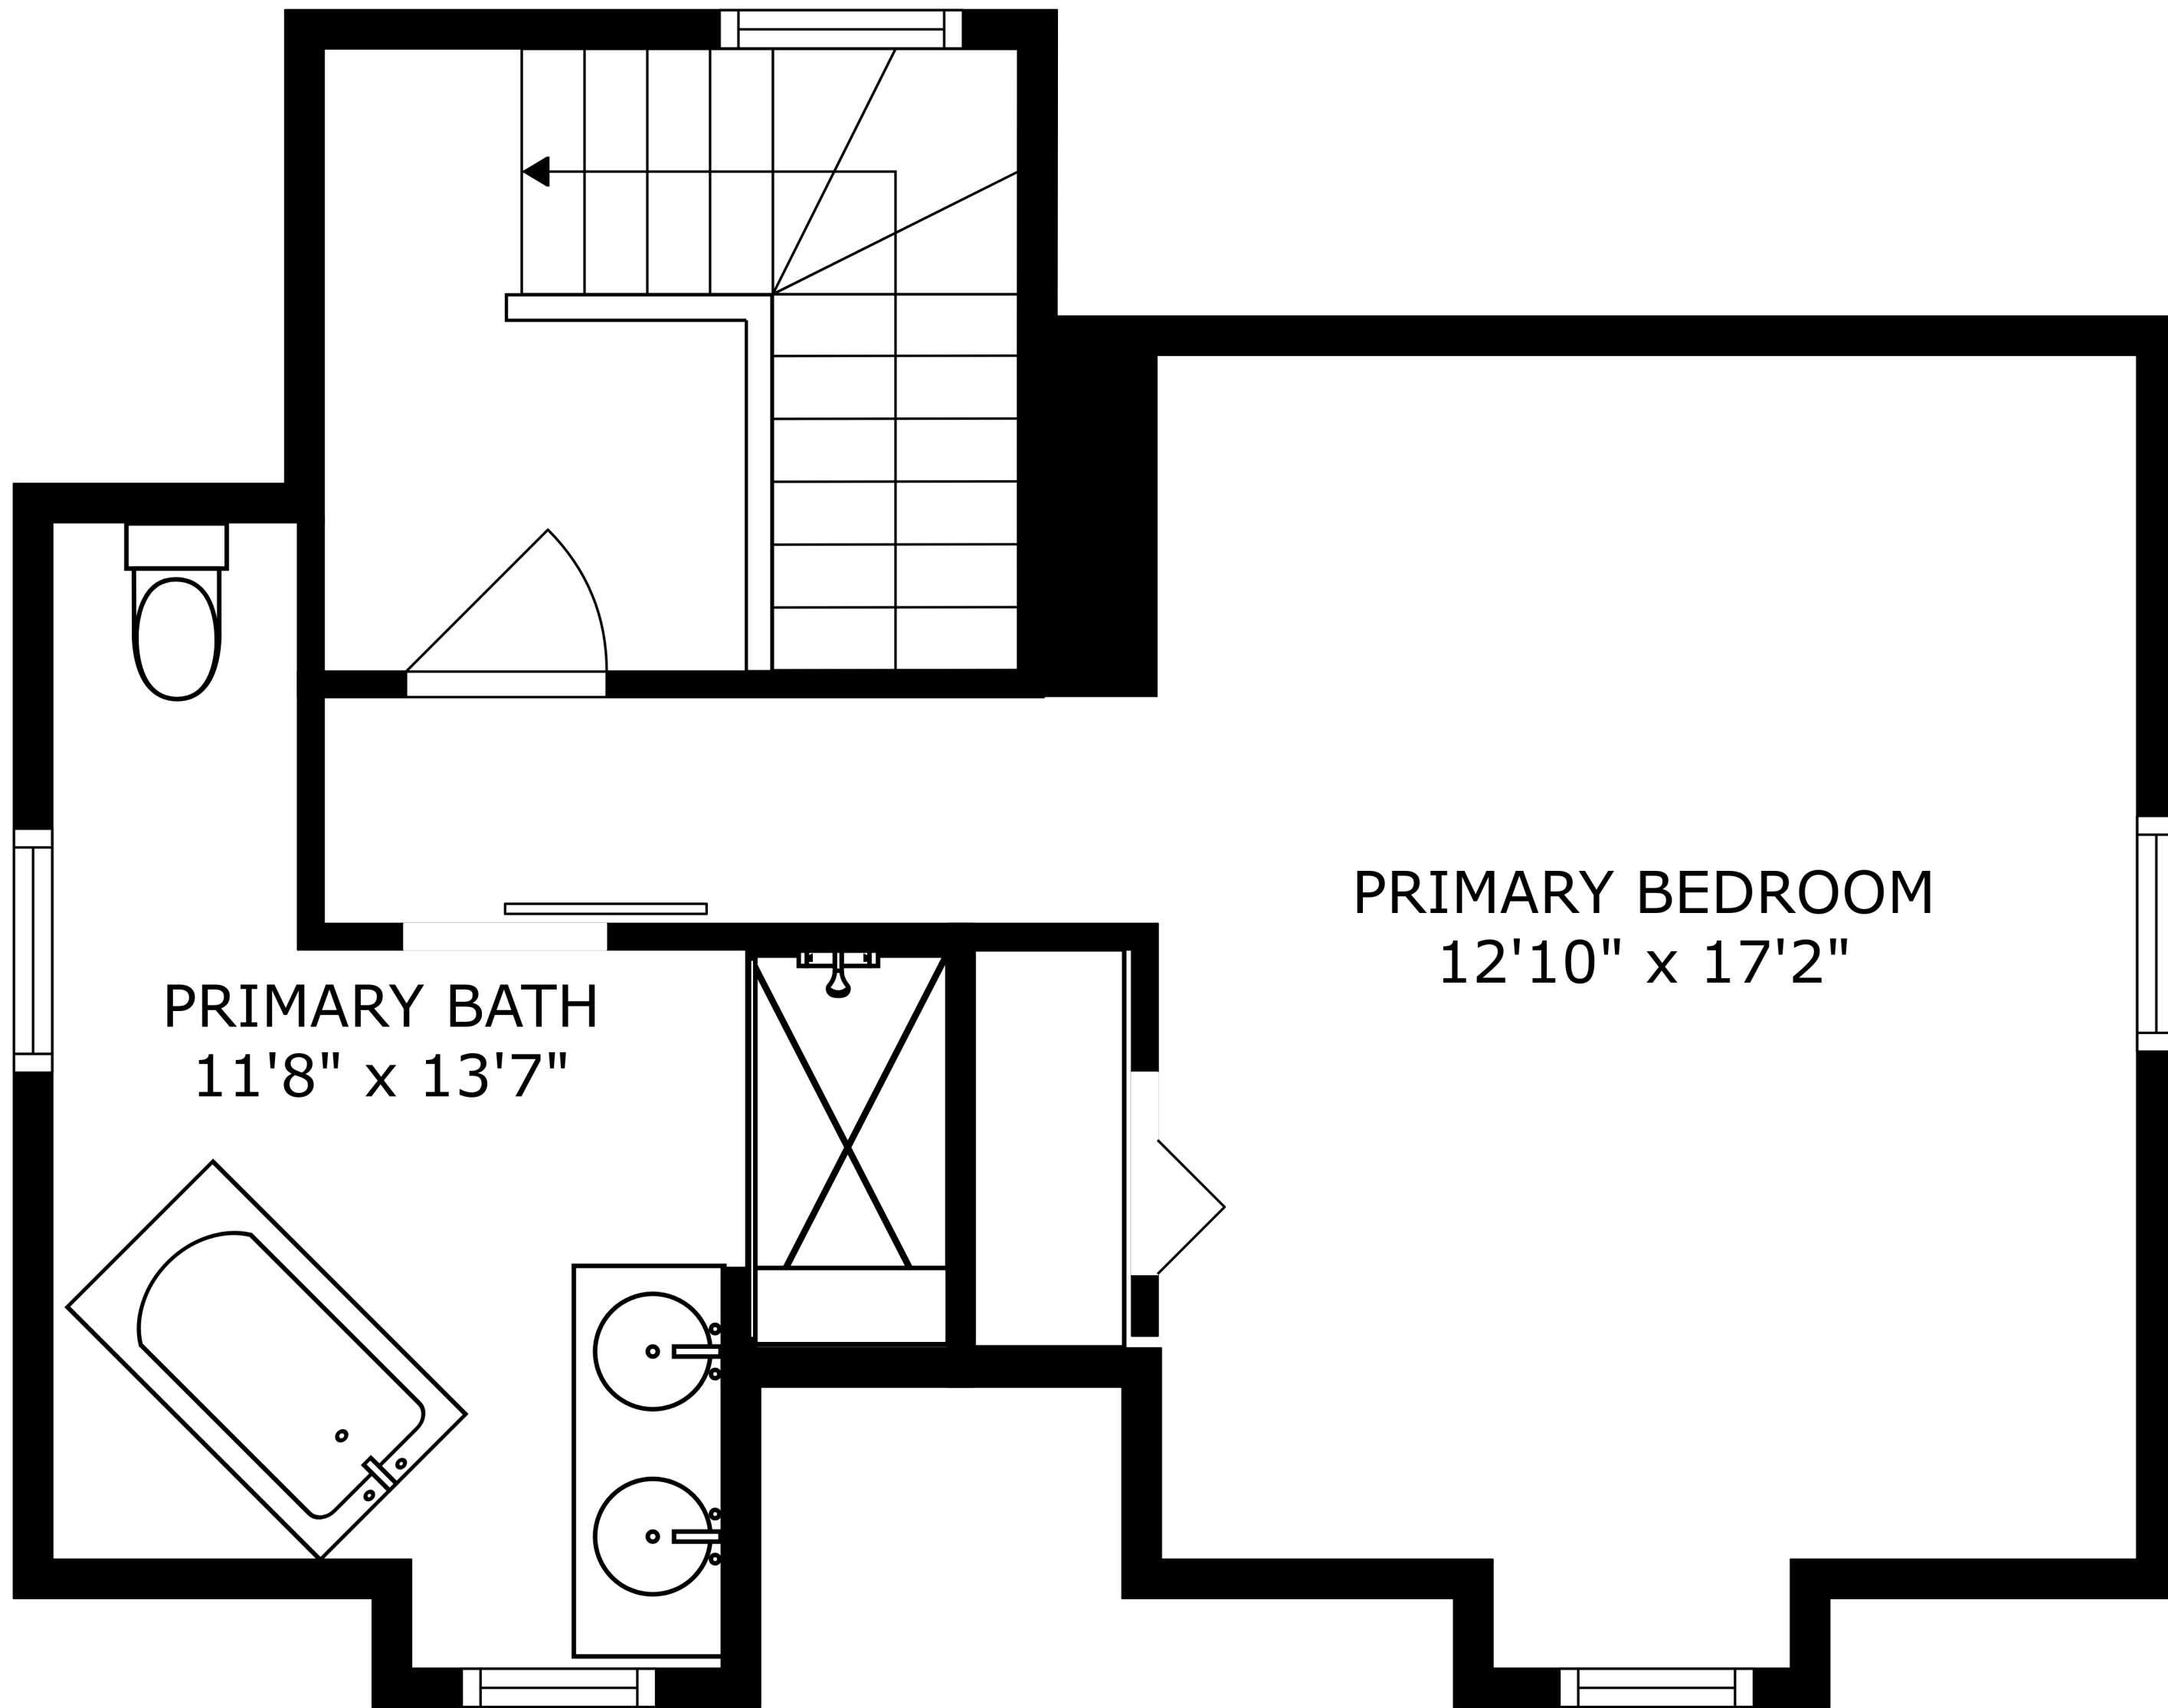

SIZES AND DIMENSIONS ARE APPROXIMATE, ACTUAL MAY VARY.

PRIMARY BATH  
11'8" x 13'7"

PRIMARY BEDROOM  
12'10" x 17'2"

SIZES AND DIMENSIONS ARE APPROXIMATE, ACTUAL MAY VARY.

SIZES AND DIMENSIONS ARE APPROXIMATE, ACTUAL MAY VARY.

LAUNDRY  
10'9" x 11'2"

BASEMENT  
26'4" x 18'6"

SIZES AND DIMENSIONS ARE APPROXIMATE, ACTUAL MAY VARY.