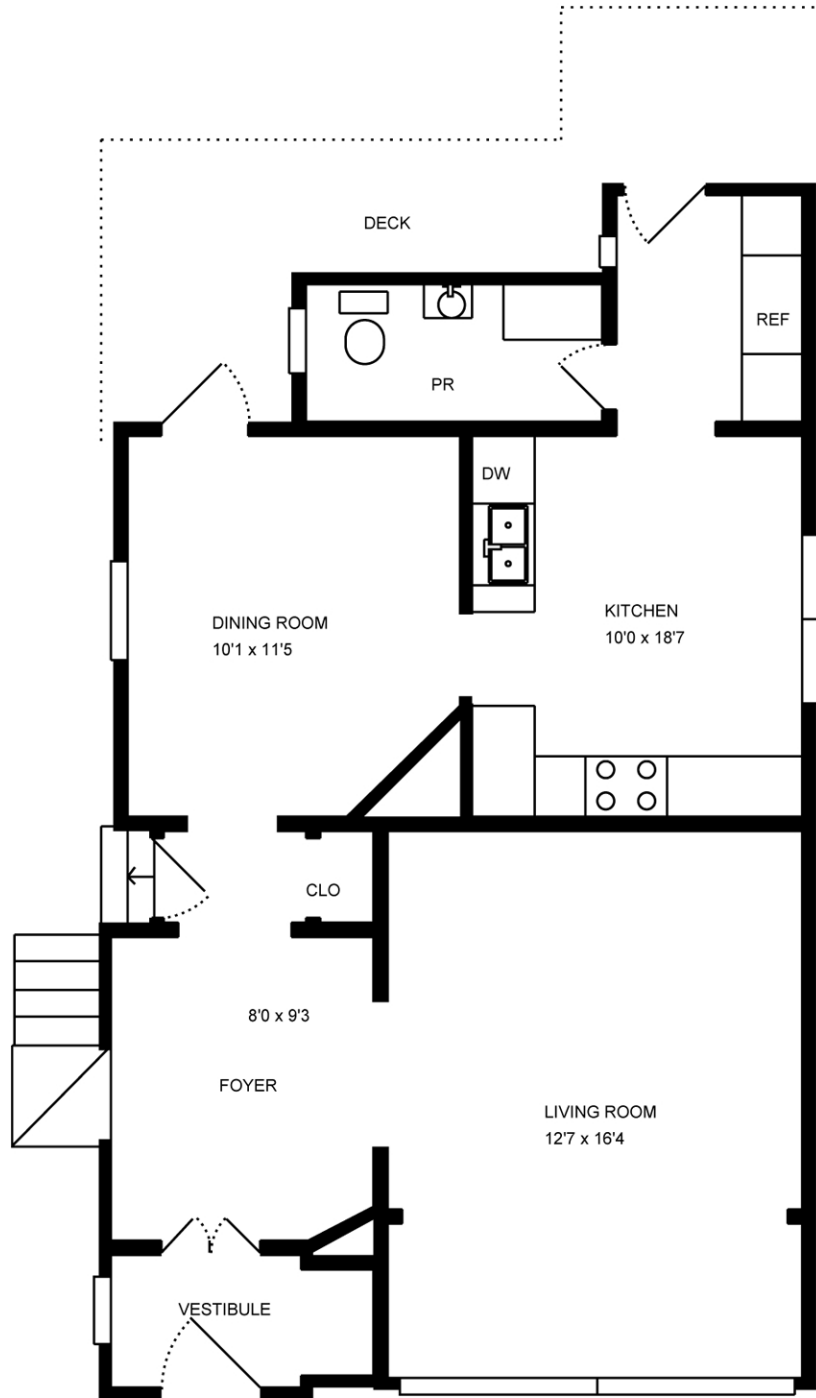

# FLOOR PLAN

Property Address:  
2010 W Eastwood  
Chicago, IL 60625

## FIRST LEVEL

## LOWER LEVEL