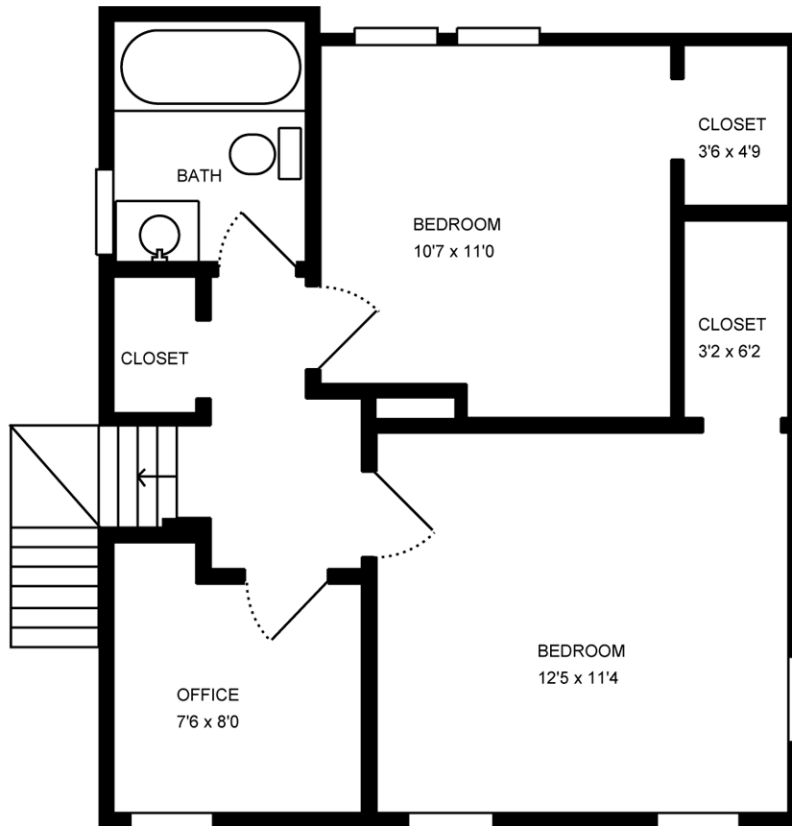

FLOOR PLAN

Property Address:
2010 W Eastwood
Chicago, IL 60625

SECOND LEVEL