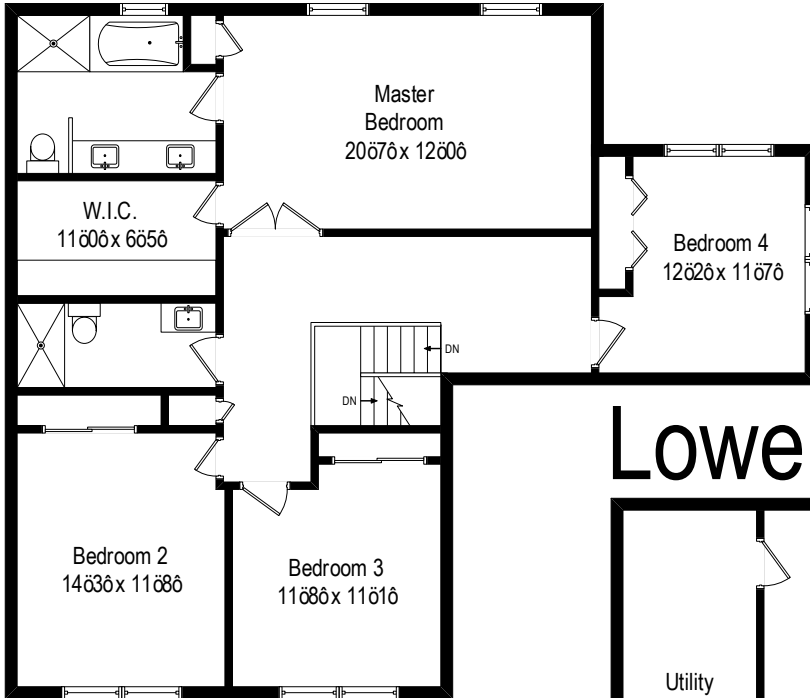

32 Greyhound Court – Kendall Park, NJ 08824

First Level

All dimensions are approximate. This plan is for marketing purposes only.

32 Greyhound Court – Kendall Park, NJ 08824

Second Level

All dimensions are approximate. This plan is for marketing purposes only.

32 Greyhound Court – Kendall Park, NJ 08824

Lower Level

All dimensions are approximate. This plan is for marketing purposes only.

Second Level

Lower Level

First Level

32 Greyhound Court – Kendall Park, NJ 08824

All dimensions are approximate. This plan is for marketing purposes only.