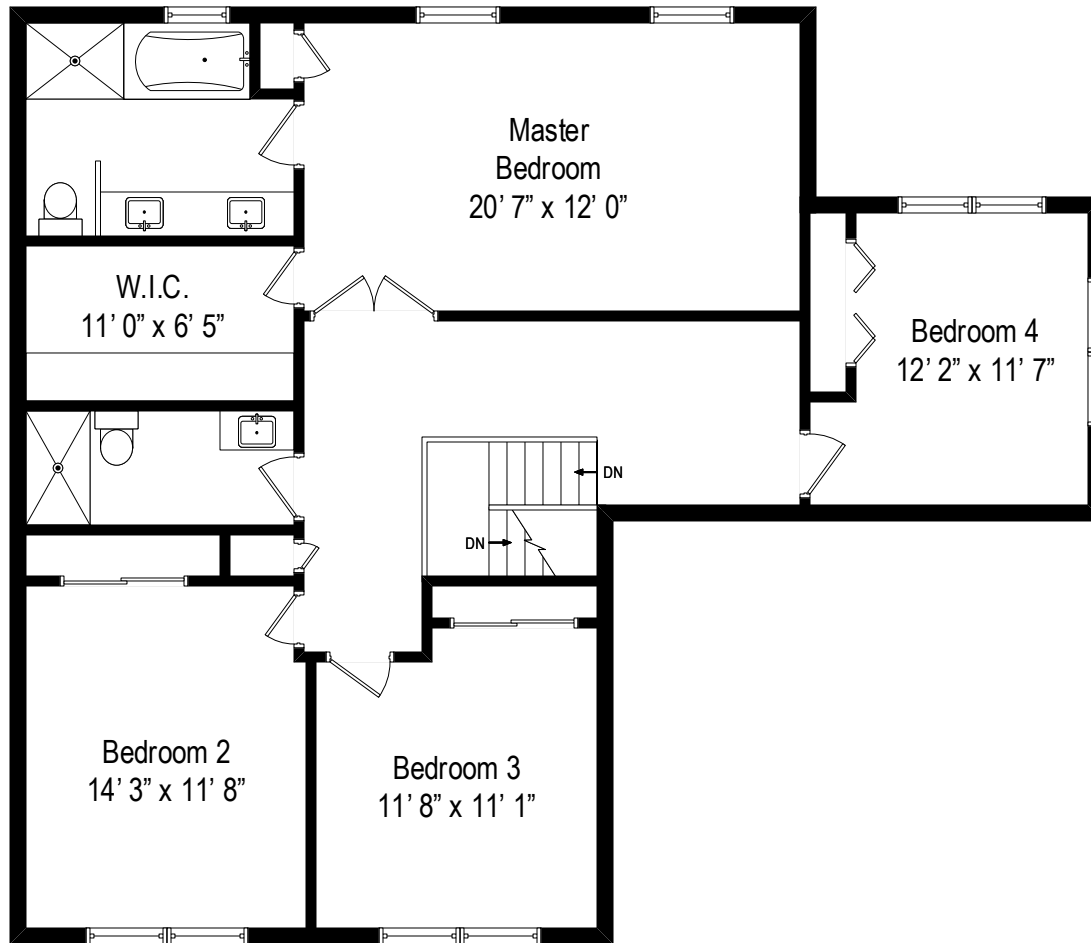

32 Greyhound Court – Kendall Park, NJ 08824

First Level

All dimensions are approximate. This plan is for marketing purposes only.

32 Greyhound Court – Kendall Park, NJ 08824

Second Level

All dimensions are approximate. This plan is for marketing purposes only.

32 Greyhound Court – Kendall Park, NJ 08824

Lower Level

All dimensions are approximate. This plan is for marketing purposes only.

Second Level

Lower Level

First Level

32 Greyhound Court – Kendall Park, NJ 08824

All dimensions are approximate. This plan is for marketing purposes only.