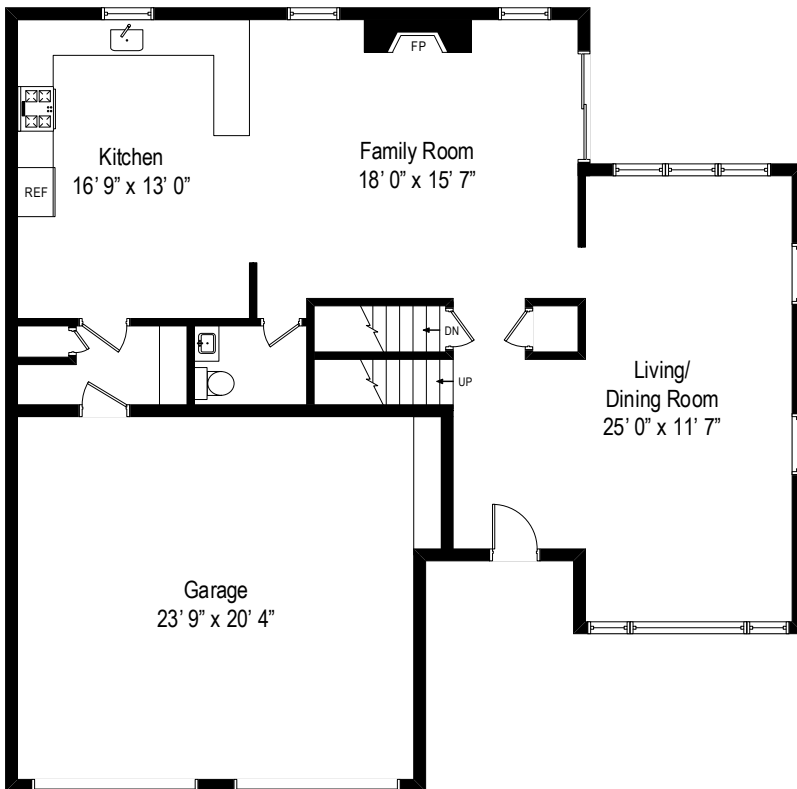

32 Greyhound Court – Kendall Park, NJ 08824

First Level

All dimensions are approximate. This plan is for marketing purposes only.

32 Greyhound Court – Kendall Park, NJ 08824

Second Level

All dimensions are approximate. This plan is for marketing purposes only.

32 Greyhound Court – Kendall Park, NJ 08824

Lower Level

All dimensions are approximate. This plan is for marketing purposes only.

Second Level

Lower Level

First Level

32 Greyhound Court – Kendall Park, NJ 08824

All dimensions are approximate. This plan is for marketing purposes only.