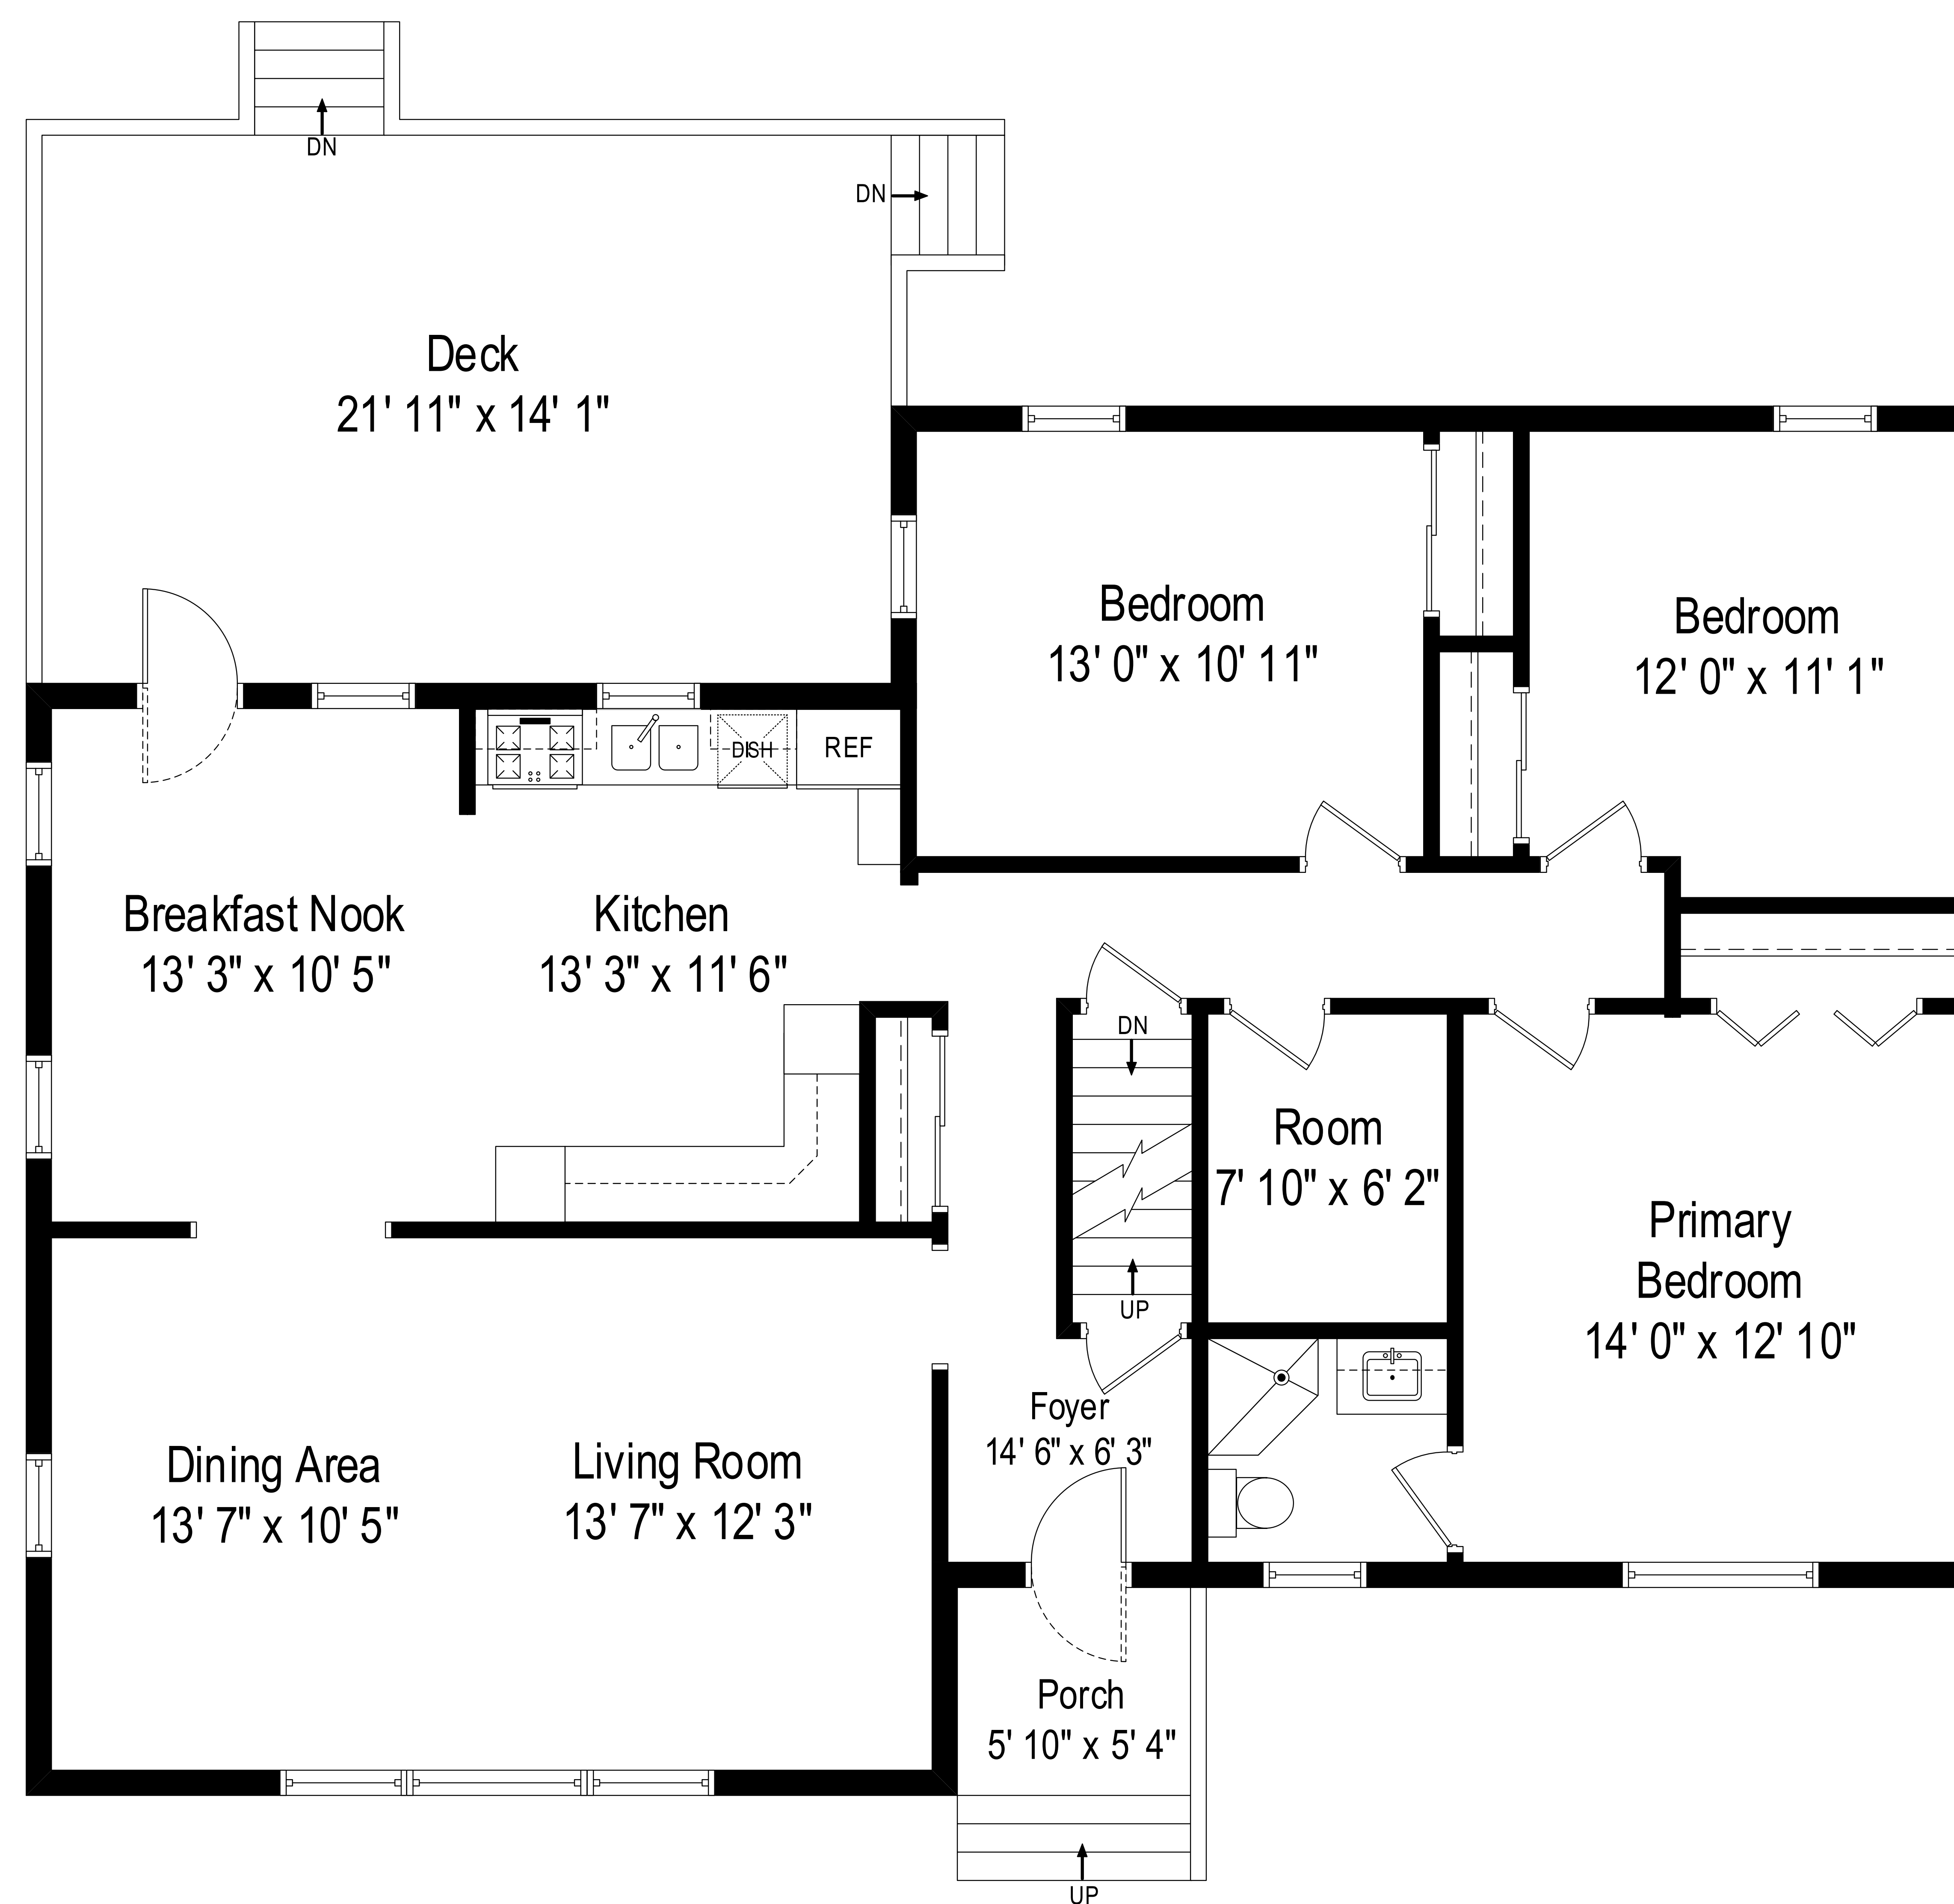

39 Mt Olive Road - Budd Lake, NJ 07828

First Level

39 Mt Olive Road - Budd Lake, NJ 07828

Second Level

All dimensions are approximate. This plan is for marketing purposes only.

39 Mt Olive Road - Budd Lake, NJ 07828

Lower Level

# Second Level

# First Level