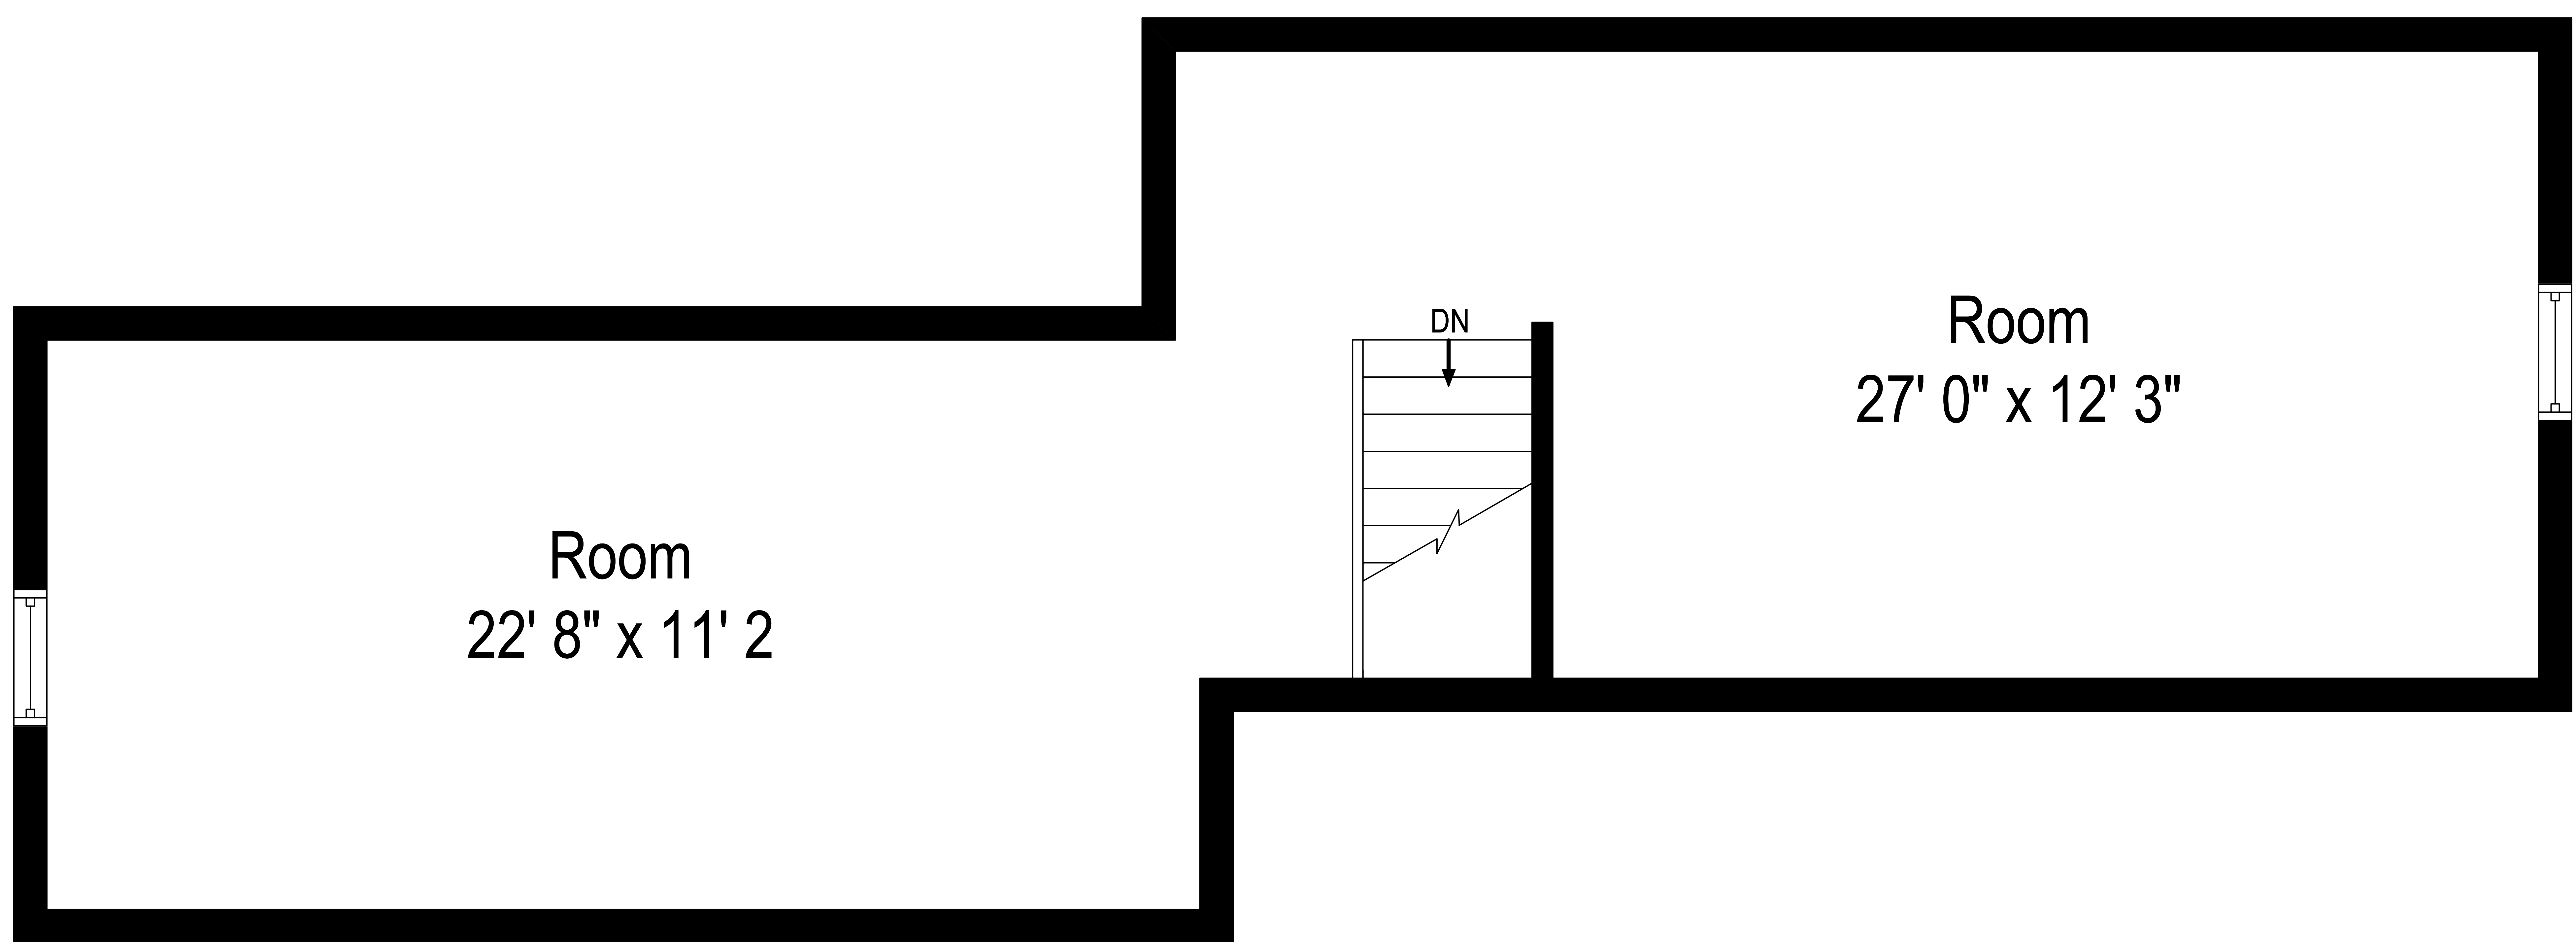

39 Mt Olive Road - Budd Lake, NJ 07828

First Level

39 Mt Olive Road - Budd Lake, NJ 07828

Second Level

All dimensions are approximate. This plan is for marketing purposes only.

39 Mt Olive Road - Budd Lake, NJ 07828

Lower Level