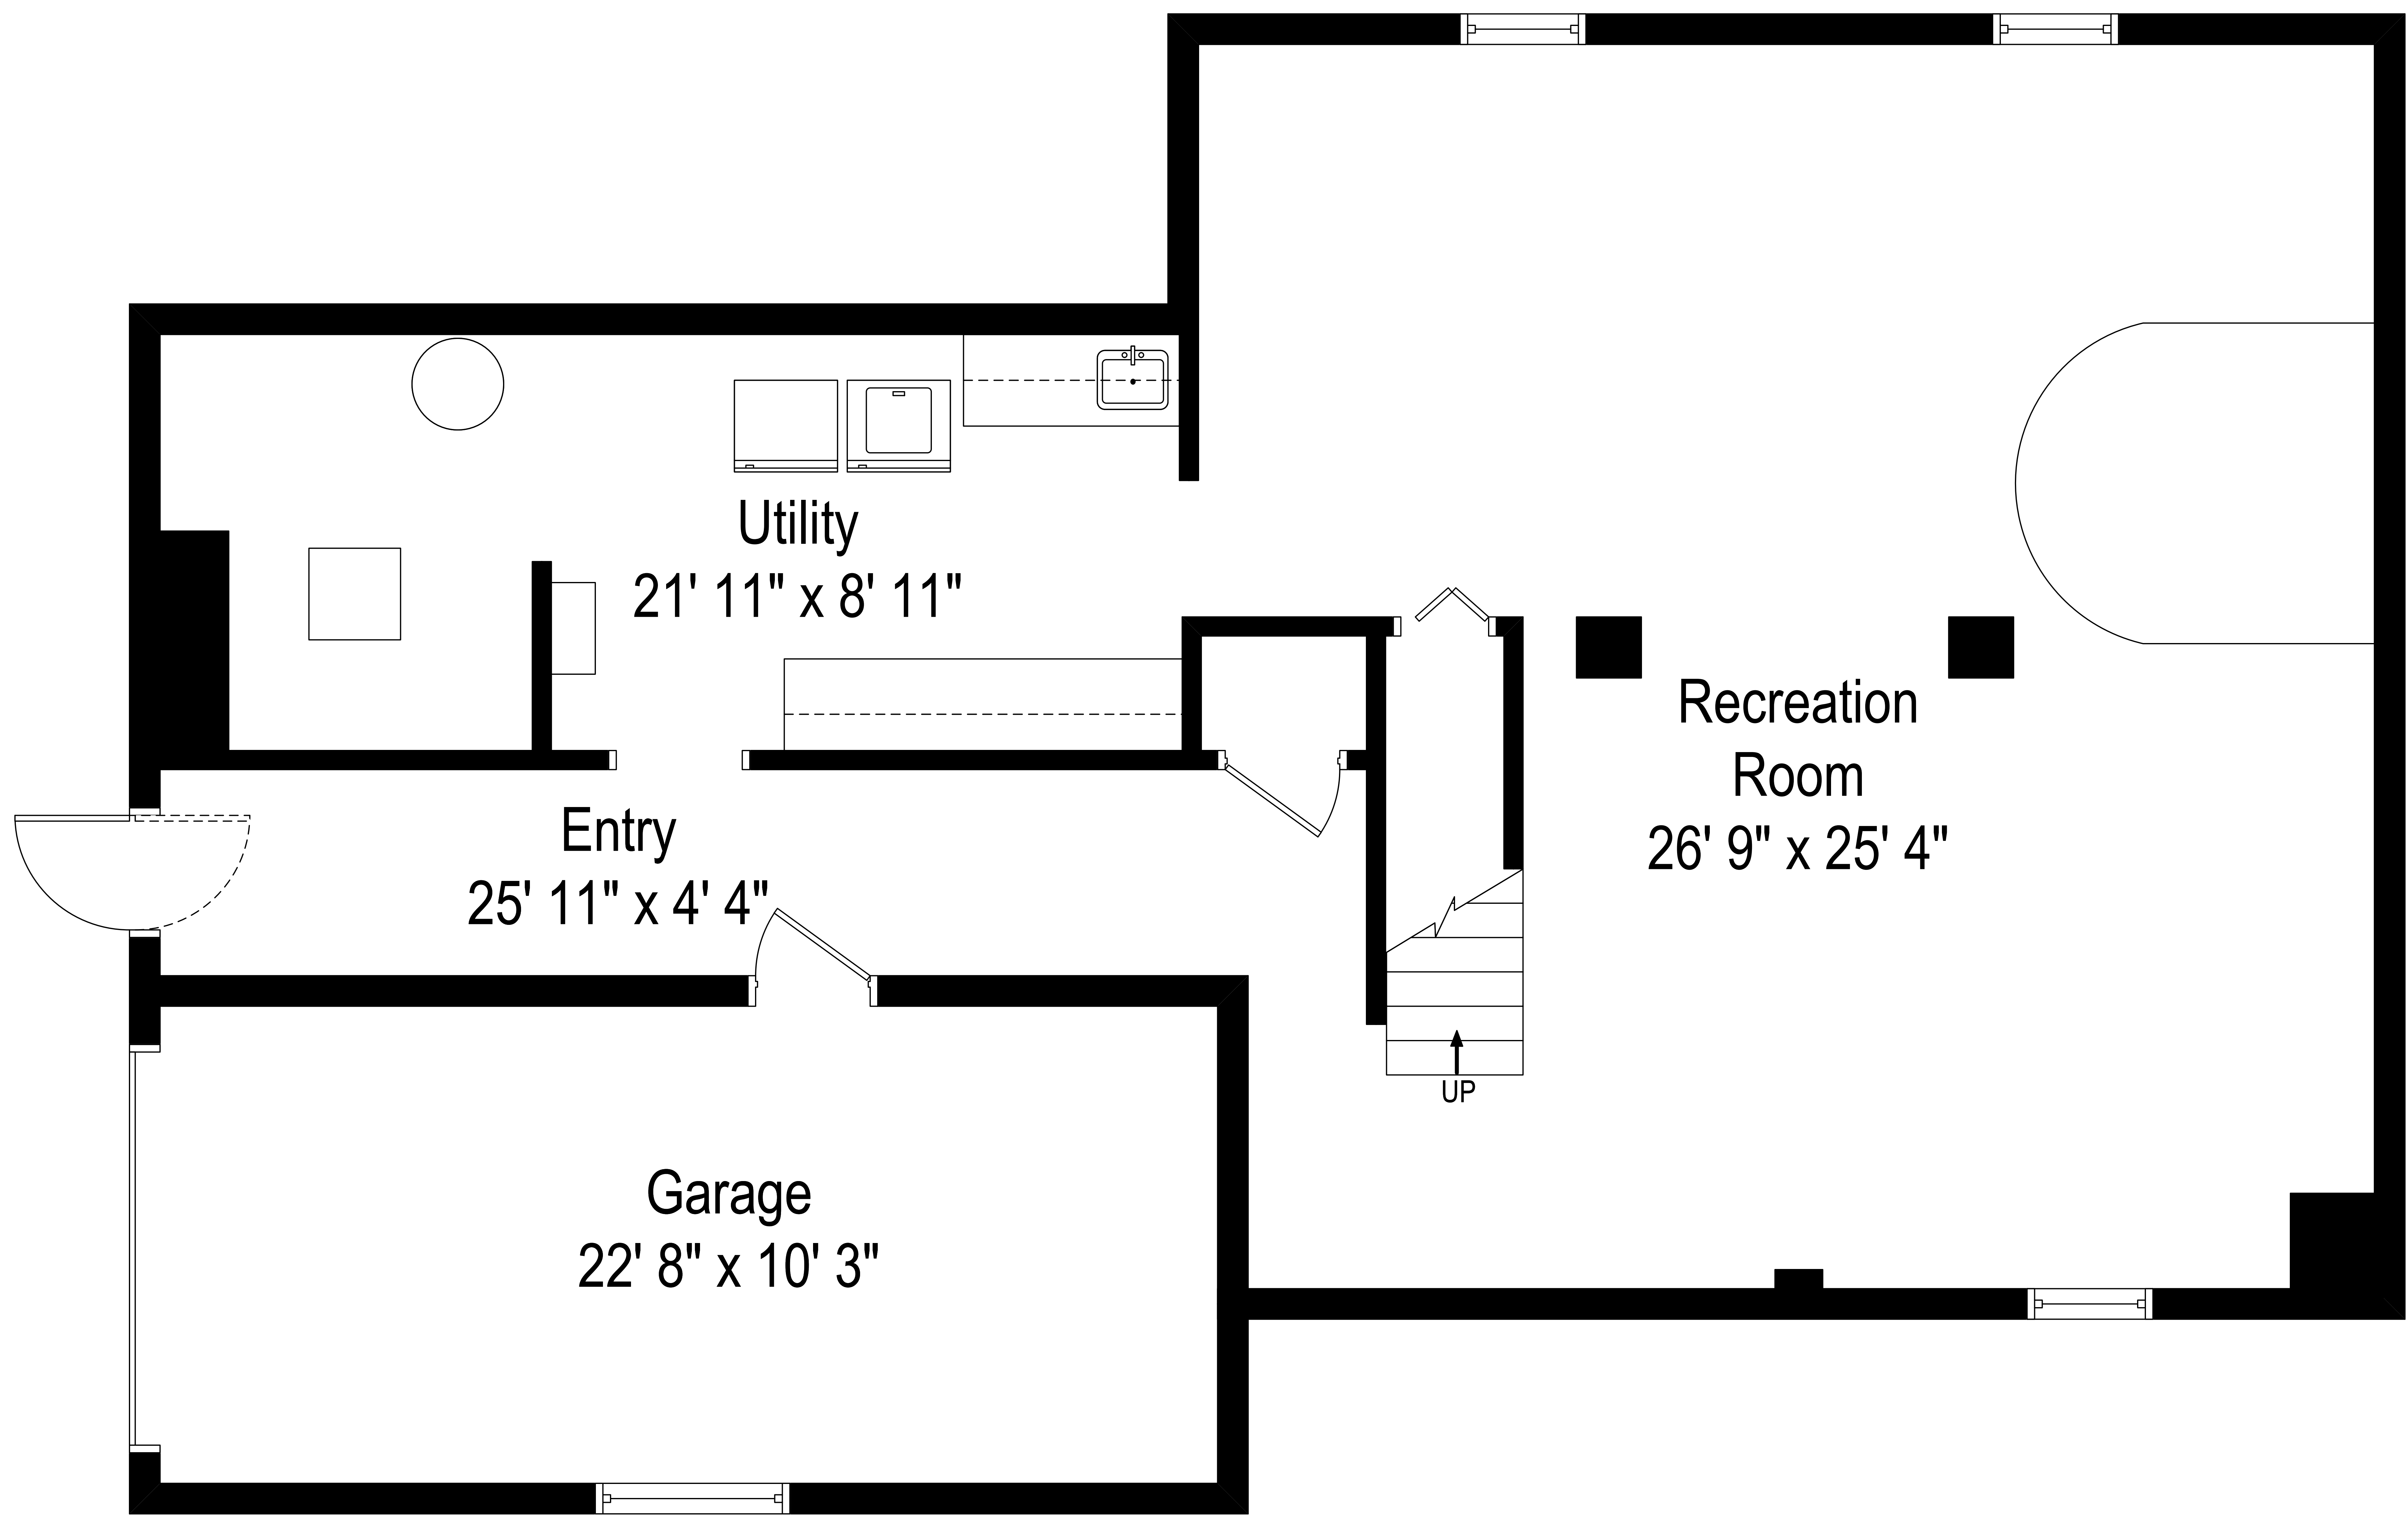

39 Mt Olive Road - Budd Lake, NJ 07828

First Level

39 Mt Olive Road - Budd Lake, NJ 07828

Second Level

All dimensions are approximate. This plan is for marketing purposes only.

39 Mt Olive Road - Budd Lake, NJ 07828

Lower Level