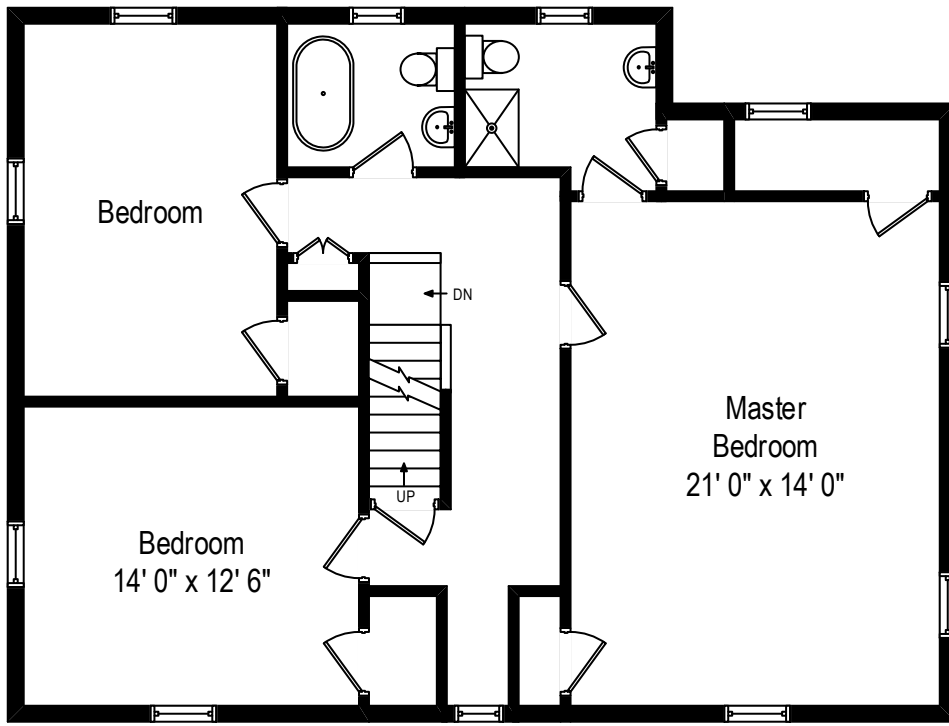

507 Ridgewood Avenue – Glen Ridge, NJ 07028

First Level

All dimensions are approximate. This plan is for marketing purposes only.

507 Ridgewood Avenue – Glen Ridge, NJ 07028

Second Level

All dimensions are approximate. This plan is for marketing purposes only.

507 Ridgewood Avenue – Glen Ridge, NJ 07028

Third Level

All dimensions are approximate. This plan is for marketing purposes only.

507 Ridgewood Avenue – Glen Ridge, NJ 07028

Lower Level

All dimensions are approximate. This plan is for marketing purposes only.

Second Level

Third Level

First Level

Lower Level