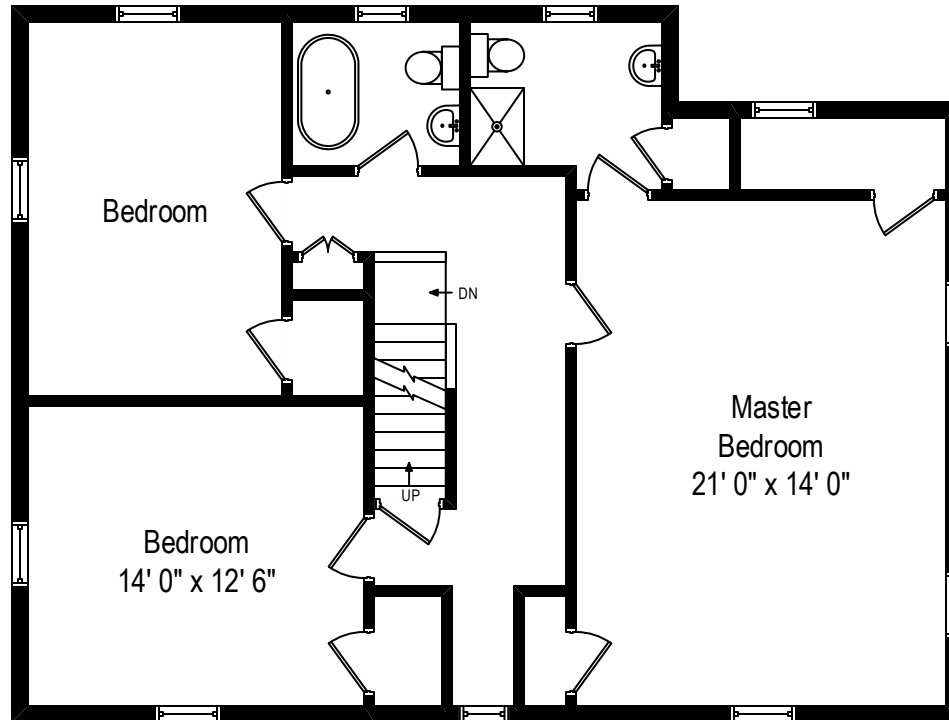

507 Ridgewood Avenue – Glen Ridge, NJ 07028

First Level

All dimensions are approximate. This plan is for marketing purposes only.

507 Ridgewood Avenue – Glen Ridge, NJ 07028

Second Level

All dimensions are approximate. This plan is for marketing purposes only.

507 Ridgewood Avenue – Glen Ridge, NJ 07028

Third Level

All dimensions are approximate. This plan is for marketing purposes only.

507 Ridgewood Avenue – Glen Ridge, NJ 07028

Lower Level

All dimensions are approximate. This plan is for marketing purposes only.

Second Level

Third Level

First Level

Lower Level