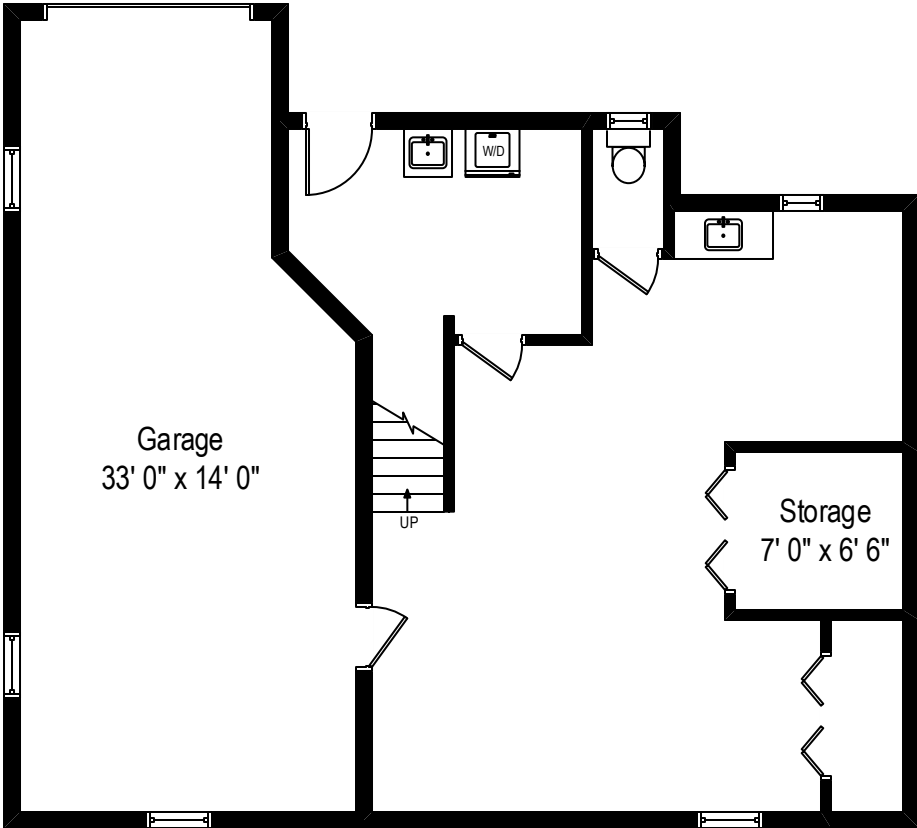

507 Ridgewood Avenue – Glen Ridge, NJ 07028

First Level

All dimensions are approximate. This plan is for marketing purposes only.

507 Ridgewood Avenue – Glen Ridge, NJ 07028

Second Level

All dimensions are approximate. This plan is for marketing purposes only.

507 Ridgewood Avenue – Glen Ridge, NJ 07028

Third Level

All dimensions are approximate. This plan is for marketing purposes only.

507 Ridgewood Avenue – Glen Ridge, NJ 07028

Lower Level

All dimensions are approximate. This plan is for marketing purposes only.

Second Level

Third Level

First Level

Lower Level