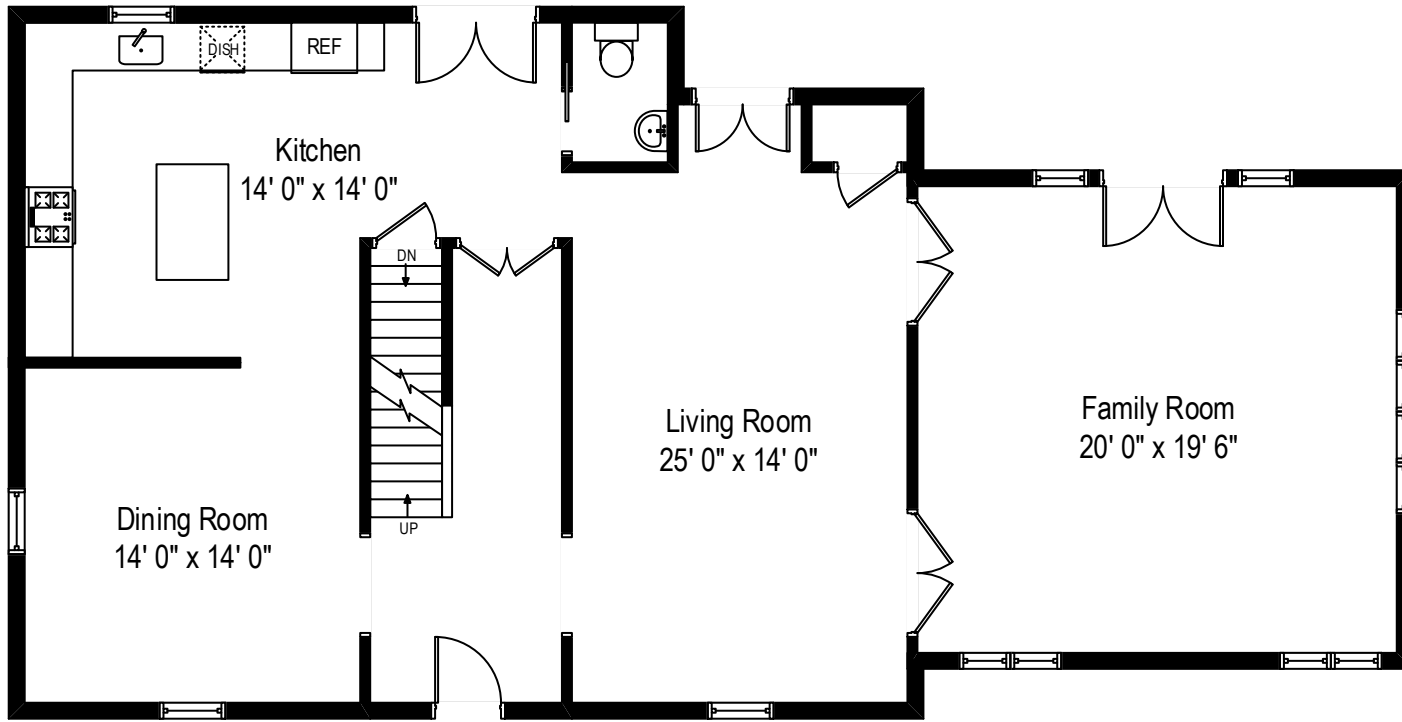

507 Ridgewood Avenue – Glen Ridge, NJ 07028

First Level

All dimensions are approximate. This plan is for marketing purposes only.

507 Ridgewood Avenue – Glen Ridge, NJ 07028

Second Level

All dimensions are approximate. This plan is for marketing purposes only.

507 Ridgewood Avenue – Glen Ridge, NJ 07028

Third Level

All dimensions are approximate. This plan is for marketing purposes only.

507 Ridgewood Avenue – Glen Ridge, NJ 07028

Lower Level

All dimensions are approximate. This plan is for marketing purposes only.

Second Level

Third Level

First Level

Lower Level