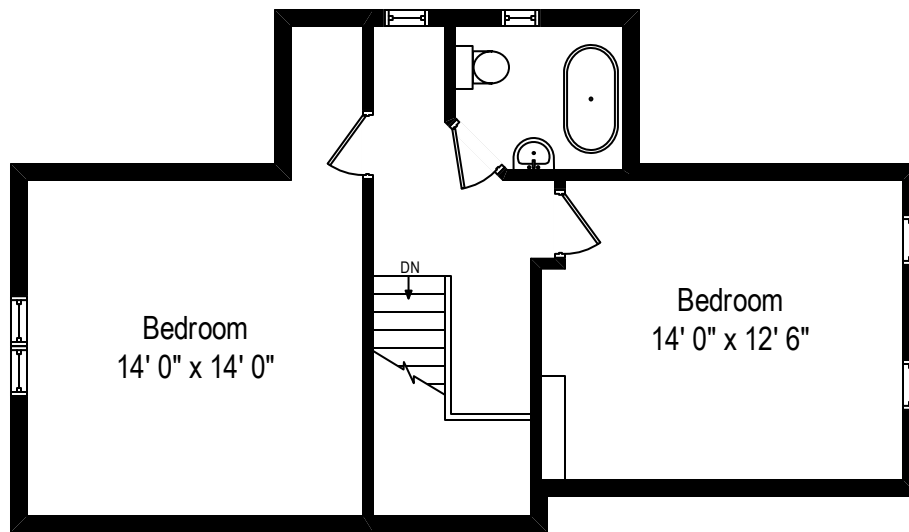

507 Ridgewood Avenue – Glen Ridge, NJ 07028

First Level

All dimensions are approximate. This plan is for marketing purposes only.

507 Ridgewood Avenue – Glen Ridge, NJ 07028

Second Level

All dimensions are approximate. This plan is for marketing purposes only.

507 Ridgewood Avenue – Glen Ridge, NJ 07028

Third Level

All dimensions are approximate. This plan is for marketing purposes only.

507 Ridgewood Avenue – Glen Ridge, NJ 07028

Lower Level

All dimensions are approximate. This plan is for marketing purposes only.

Second Level

Third Level

First Level

Lower Level