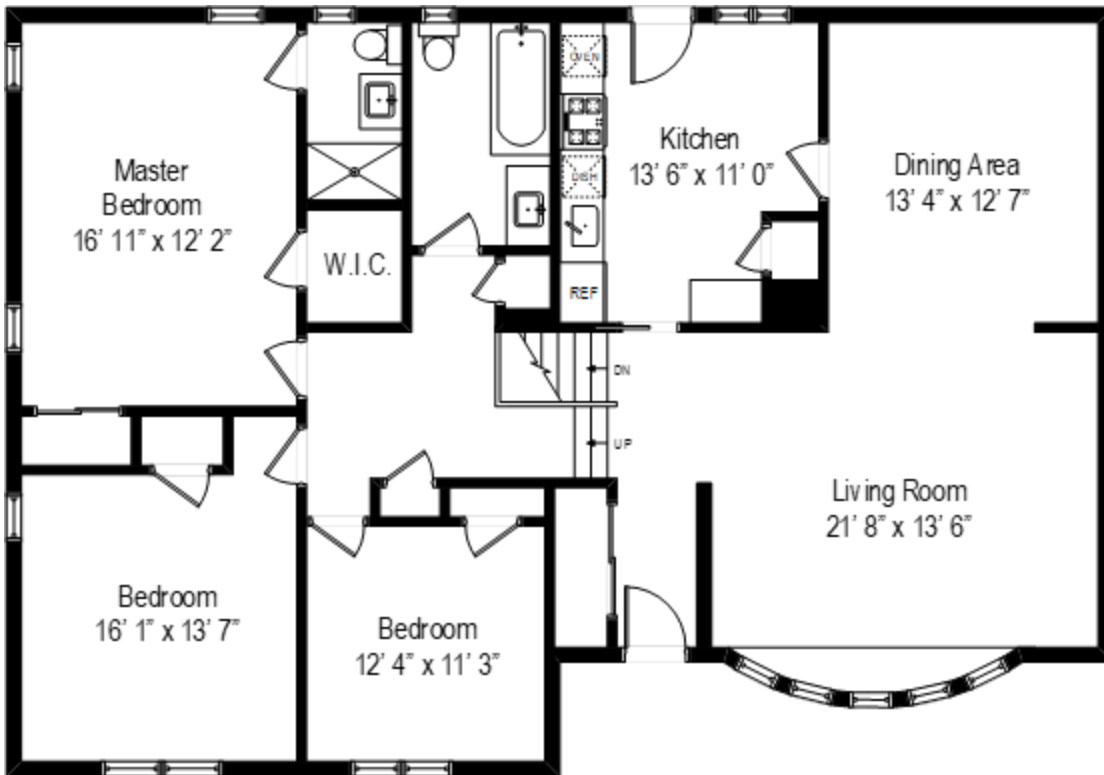

8 Stephen Court Upper – Montclair, NJ 07043

First + Second Level

All dimensions are approximate. This plan is for marketing purposes only.

8 Stephen Court Upper – Montclair, NJ 07043

Lower Level

First + Second Level