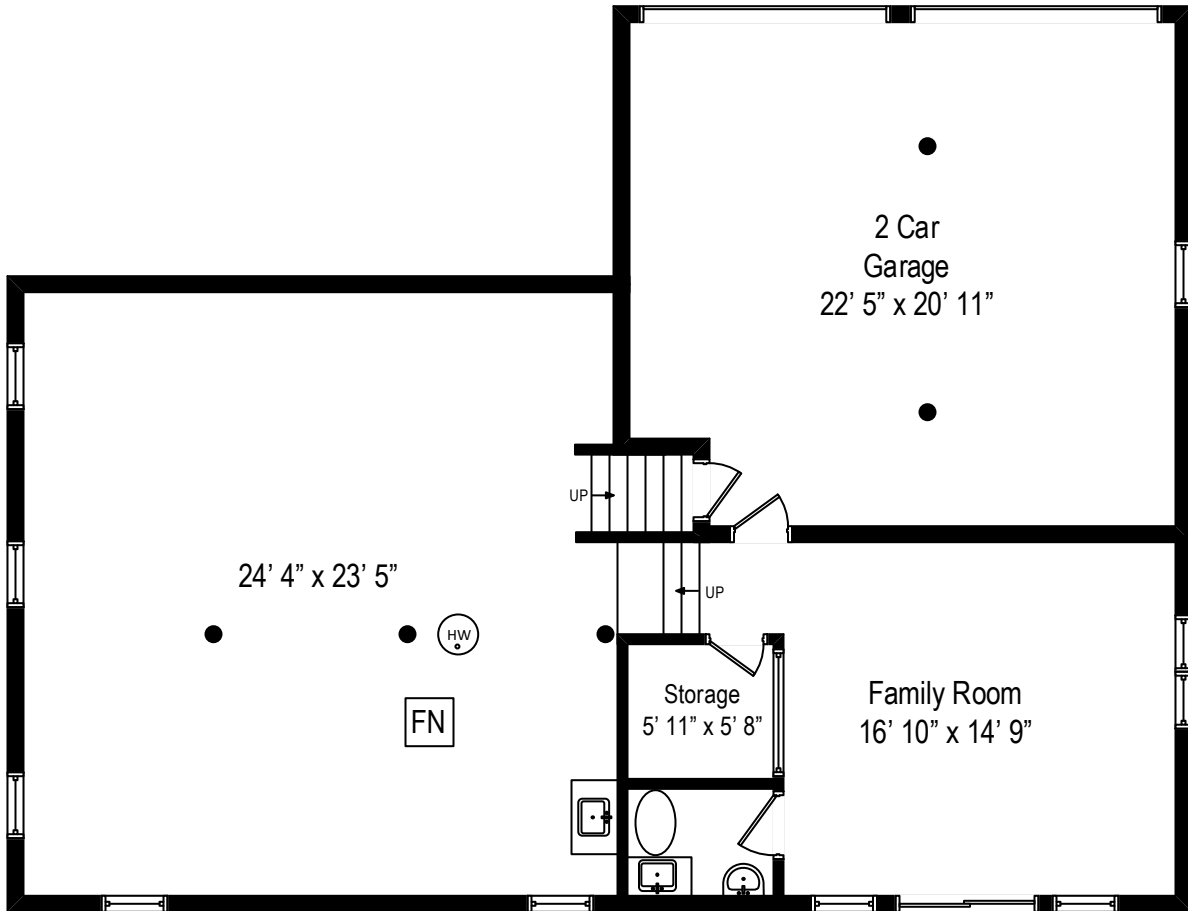

8 Stephen Court Upper – Montclair, NJ 07043

First + Second Level

All dimensions are approximate. This plan is for marketing purposes only.

8 Stephen Court Upper – Montclair, NJ 07043

Lower Level

First + Second Level

Lower Level

8 Stephen Court Upper – Montclair, NJ 07043