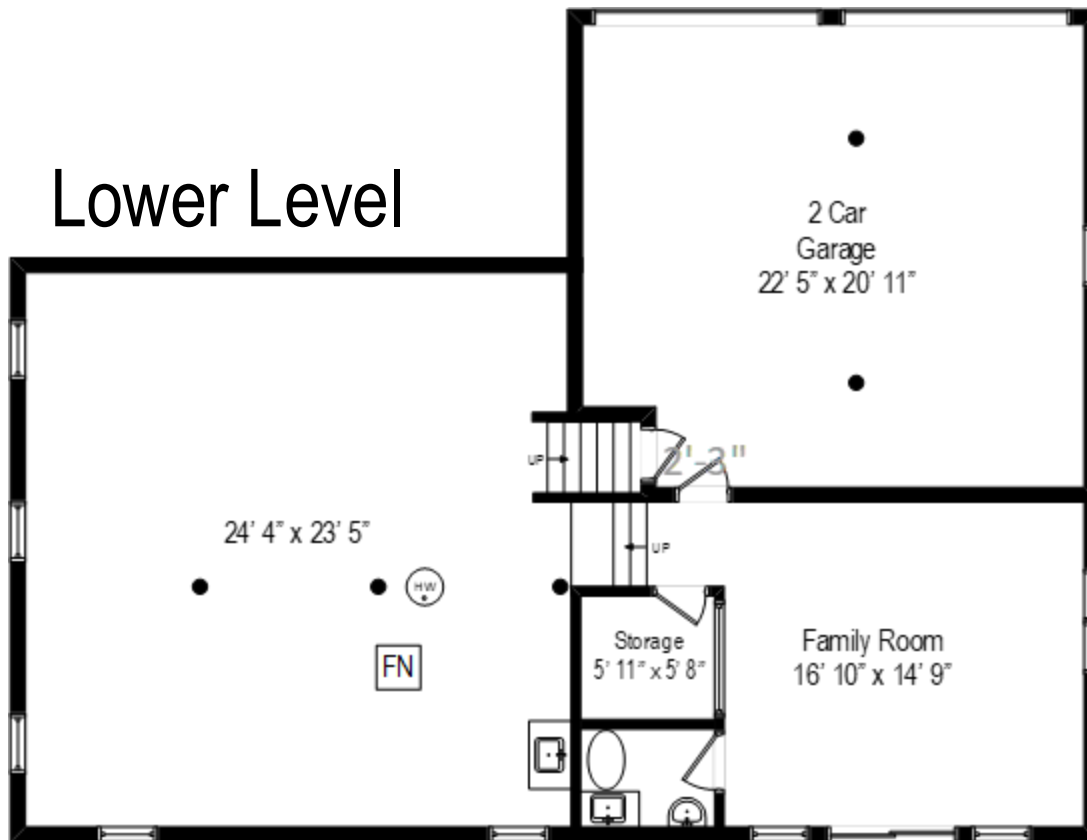

8 Stephen Court Upper – Montclair, NJ 07043

First + Second Level

All dimensions are approximate. This plan is for marketing purposes only.

8 Stephen Court Upper – Montclair, NJ 07043

Lower Level

First + Second Level

Lower Level

8 Stephen Court Upper – Montclair, NJ 07043