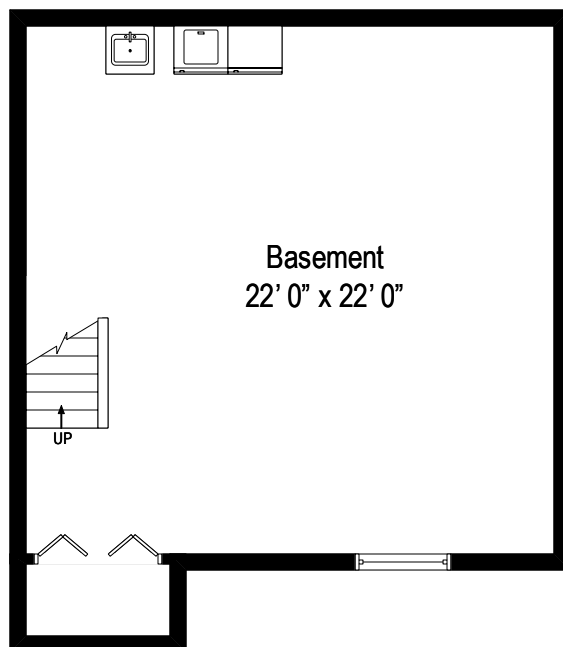

16 Stonehenge Road – Montclair, NJ 07043

First Level

All dimensions are approximate. This plan is for marketing purposes only.

16 Stonehenge Road – Montclair, NJ 07043

Second Level

All dimensions are approximate. This plan is for marketing purposes only.