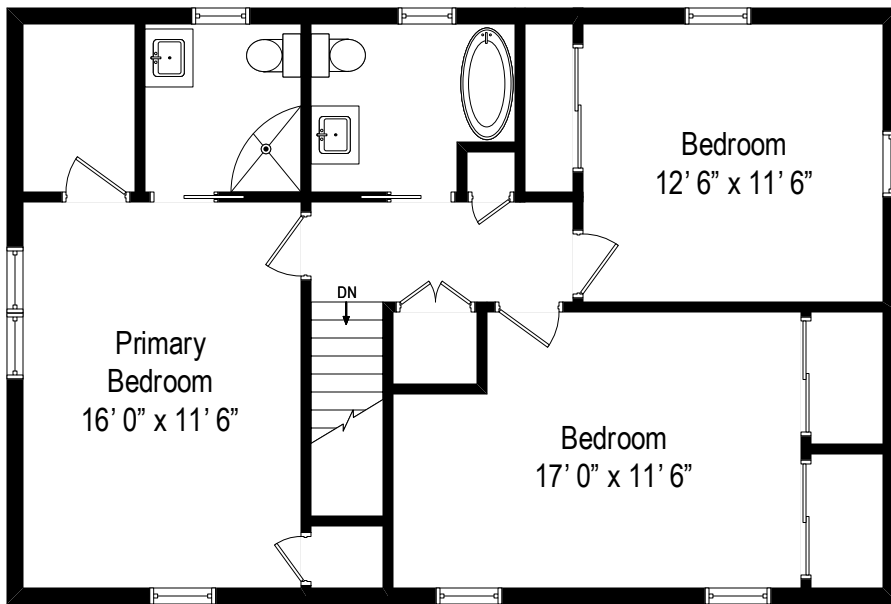

16 Stonehenge Road – Montclair, NJ 07043

First Level

All dimensions are approximate. This plan is for marketing purposes only.

16 Stonehenge Road – Montclair, NJ 07043

Second Level

All dimensions are approximate. This plan is for marketing purposes only.