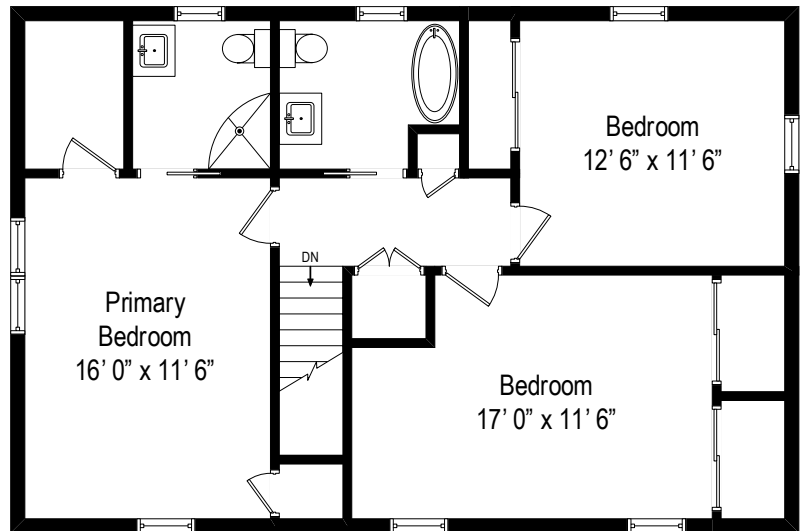

Second Level