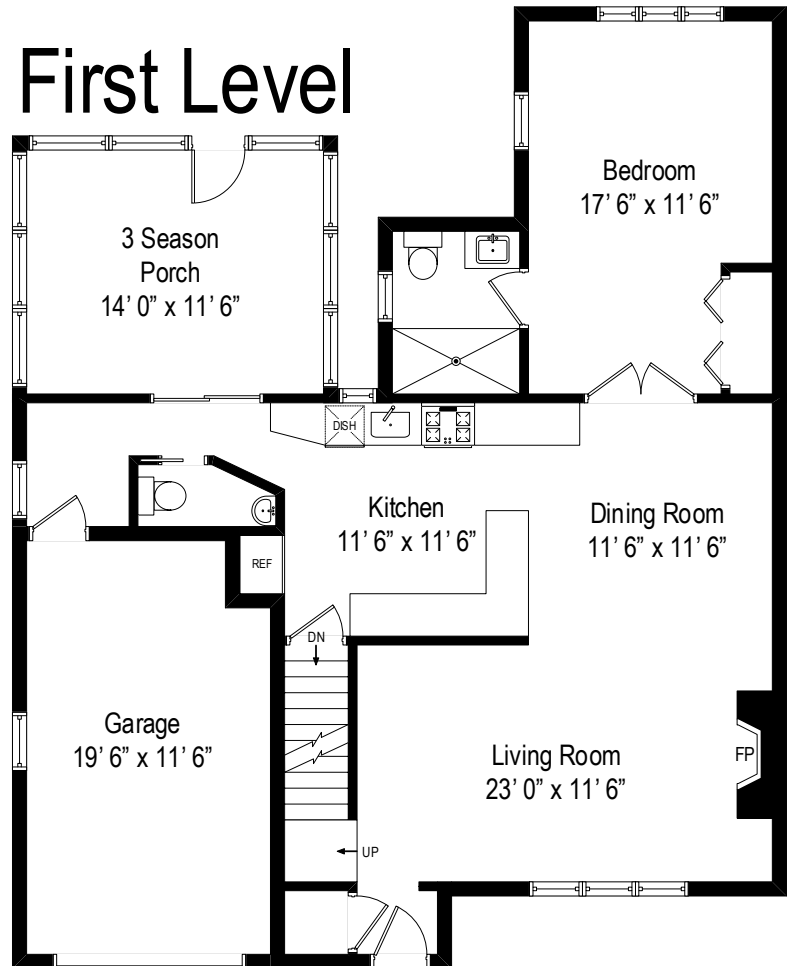

16 Stonehenge Road – Montclair, NJ 07043

Lower Level

All dimensions are approximate. This plan is for marketing purposes only.

Second Level

Lower Level

First Level

16 Stonehenge Road – Montclair, NJ 07043