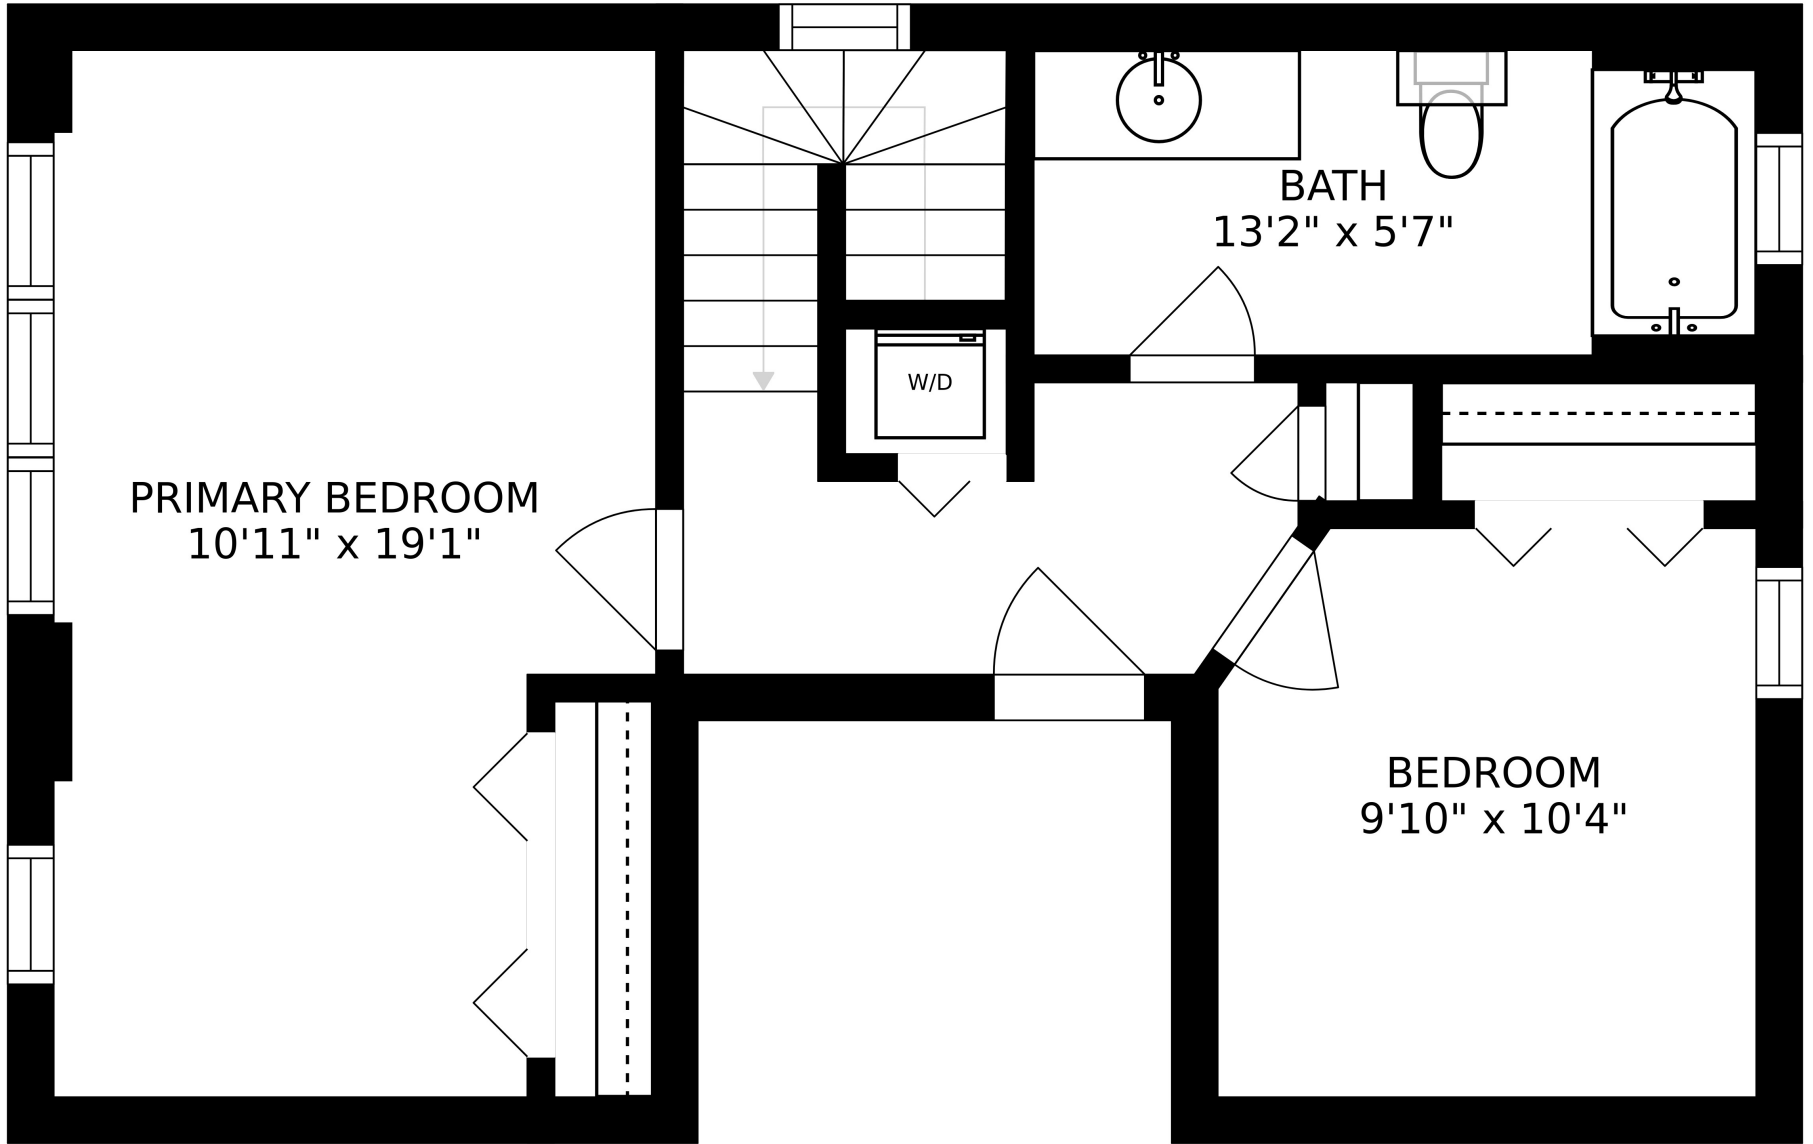

FLOOR 2

FLOOR 1

SIZES AND DIMENSIONS ARE APPROXIMATE, ACTUAL MAY VARY.

PRIMARY BEDROOM  
10'11" x 19'1"

BATH  
13'2" x 5'7"

W/D

BEDROOM  
9'10" x 10'4"

SIZES AND DIMENSIONS ARE APPROXIMATE, ACTUAL MAY VARY.

SIZES AND DIMENSIONS ARE APPROXIMATE, ACTUAL MAY VARY.