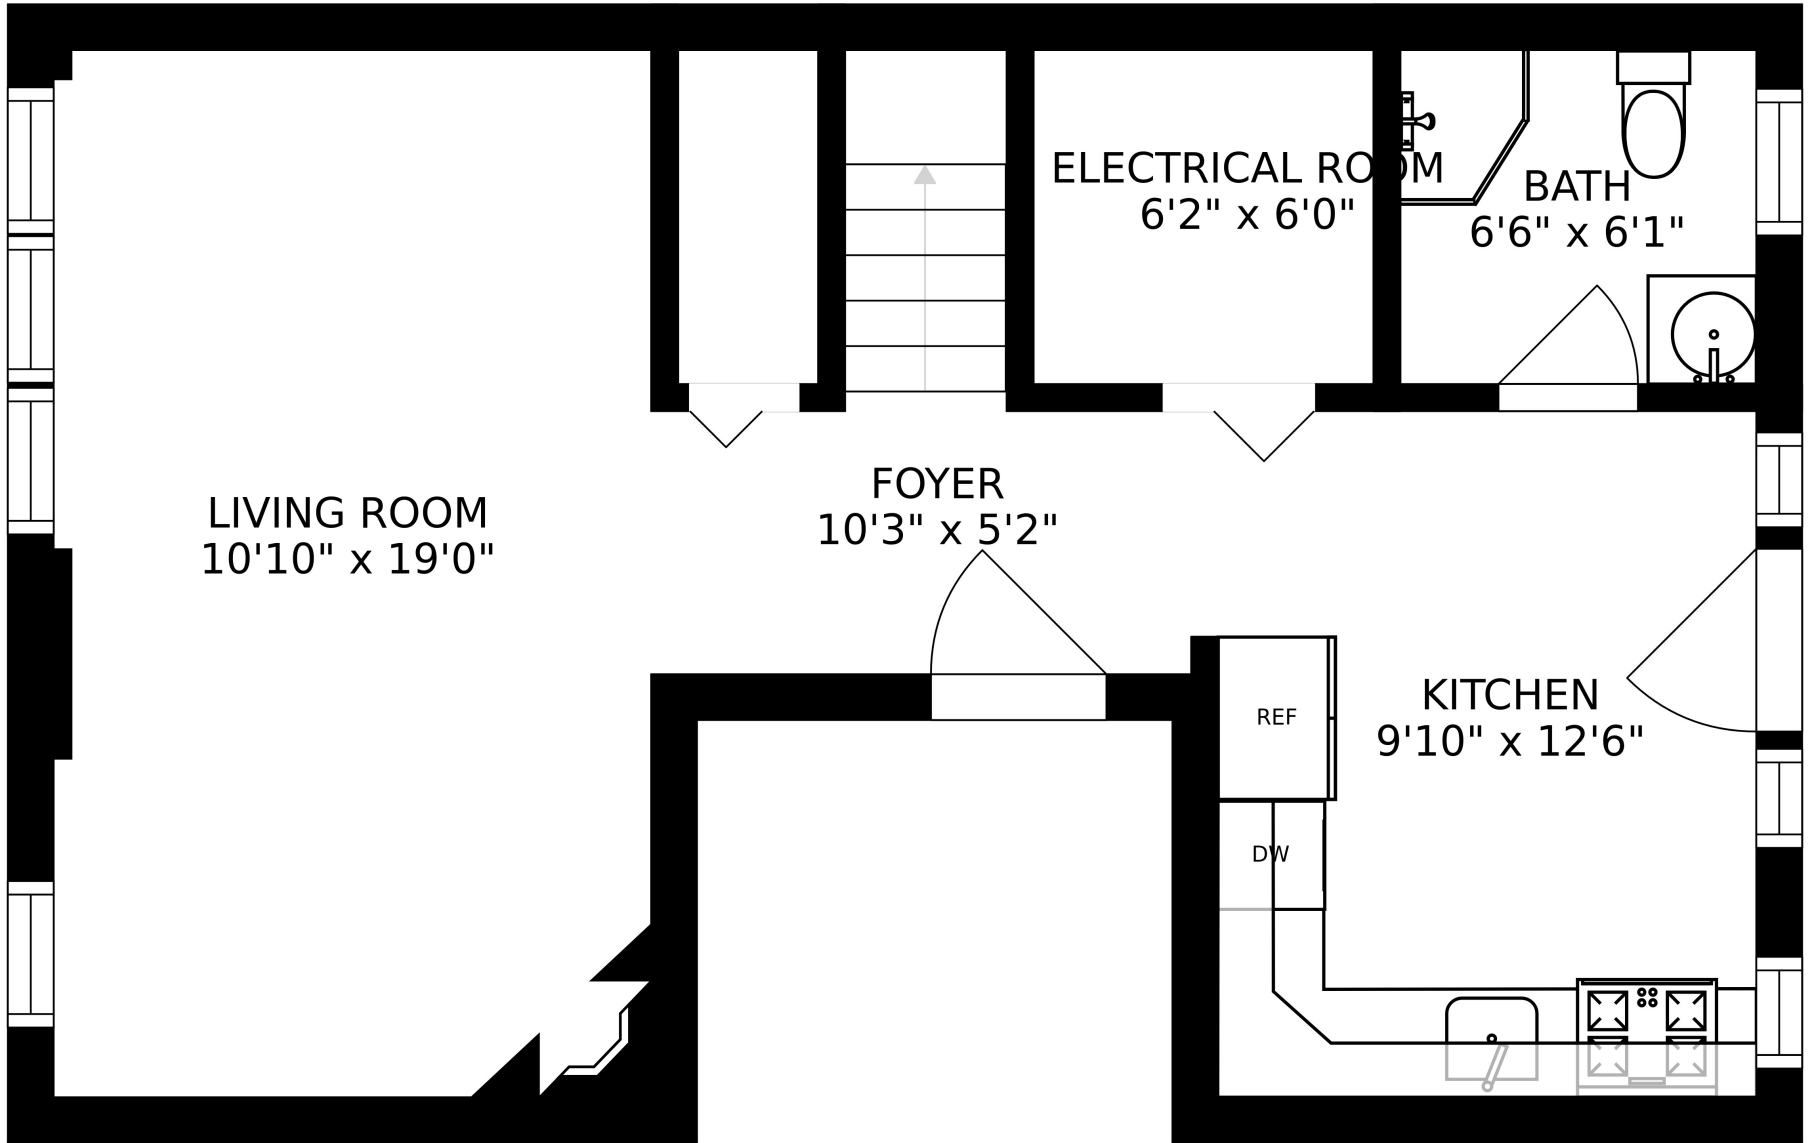

FLOOR 2

FLOOR 1

SIZES AND DIMENSIONS ARE APPROXIMATE, ACTUAL MAY VARY.

PRIMARY BEDROOM  
10'11" x 19'1"

BATH  
13'2" x 5'7"

W/D

BEDROOM  
9'10" x 10'4"

SIZES AND DIMENSIONS ARE APPROXIMATE, ACTUAL MAY VARY.

SIZES AND DIMENSIONS ARE APPROXIMATE, ACTUAL MAY VARY.